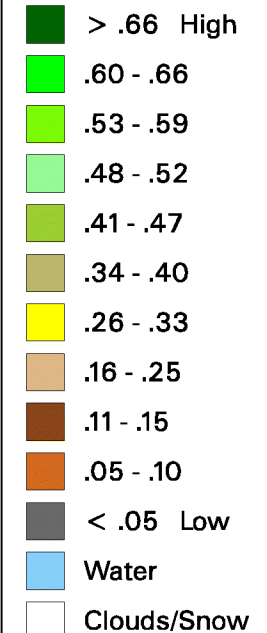

Conterminous U.S. Vegetation Condition - 2008

Period 24 (6/3 - 6/16)

No Water Vapor
Correction Applied

Vegetation Index

Agricultural Statistics Districts

1:15,000,000

Original Imagery: NOAA-17 AVHRR
Resolution: 1 Kilometer
Composite Imagery: USGS EROS Data Center
Questions email: hq_rdd_glb@nass.usda.gov