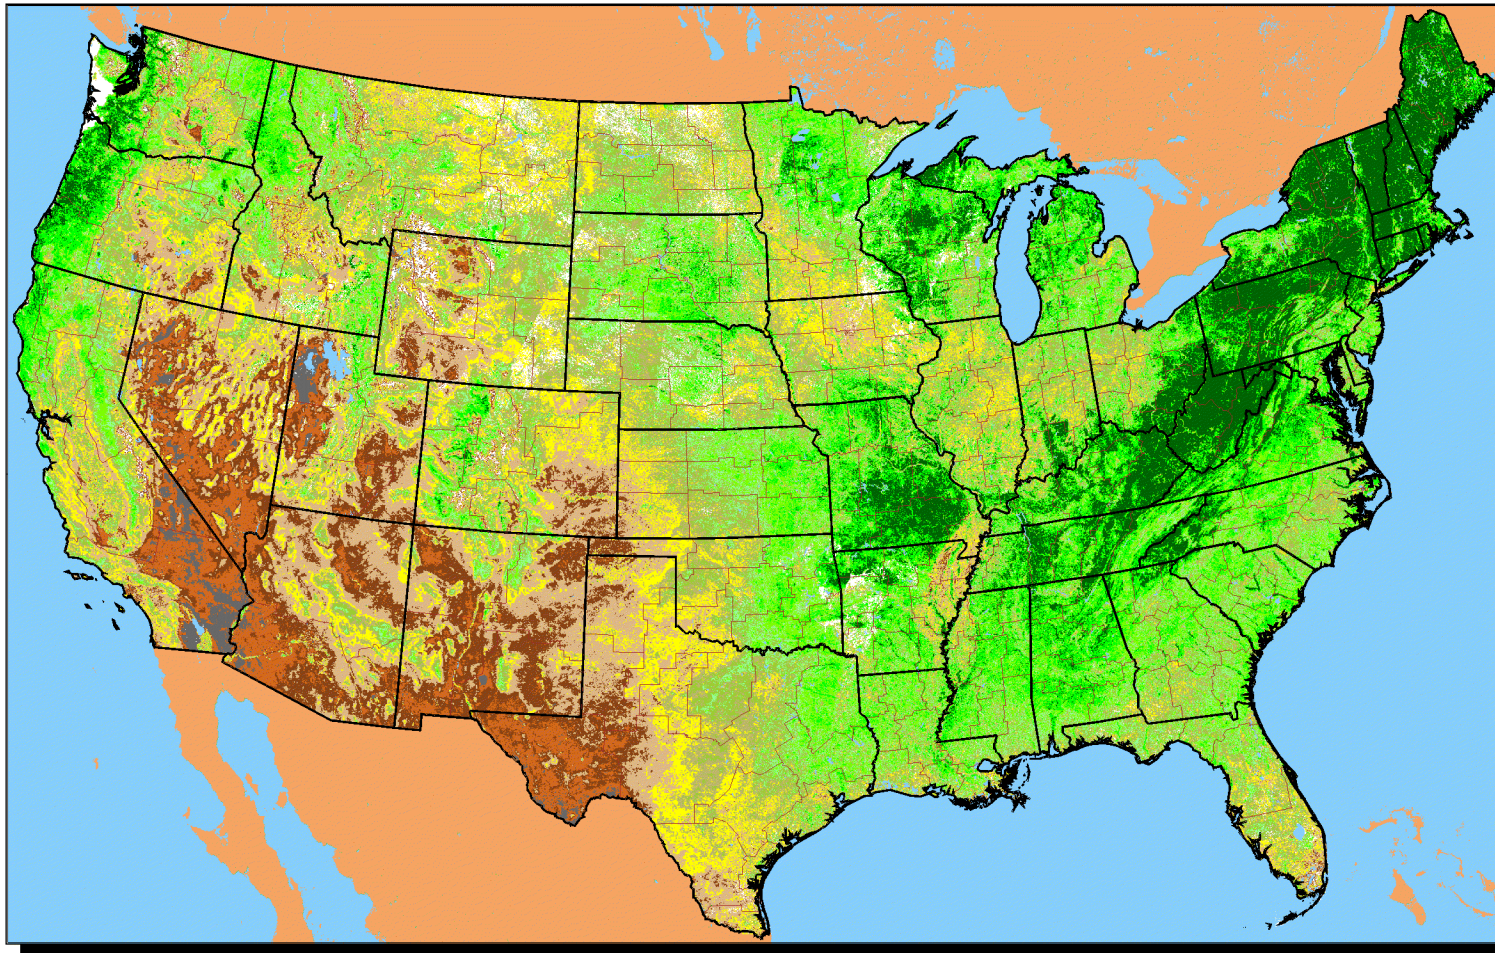

Conterminous U.S. Vegetation Condition - 2008

Period 24 (6/3 - 6/16)

No Water Vapor
Correction Applied

Vegetation Index

Agricultural Statistics Districts

1:15,000,000

Original Imagery: NOAA-17 AVHRR
Resolution: 1 Kilometer
Composite Imagery: USGS EROS Data Center
Questions email: hq_rdd_glb@nass.usda.gov

For Additional Images Please See:
<http://www.nass.usda.gov/research>
To Download Raw Images:
<http://www.nass.usda.gov/research/avhrr/scene-ftp/>