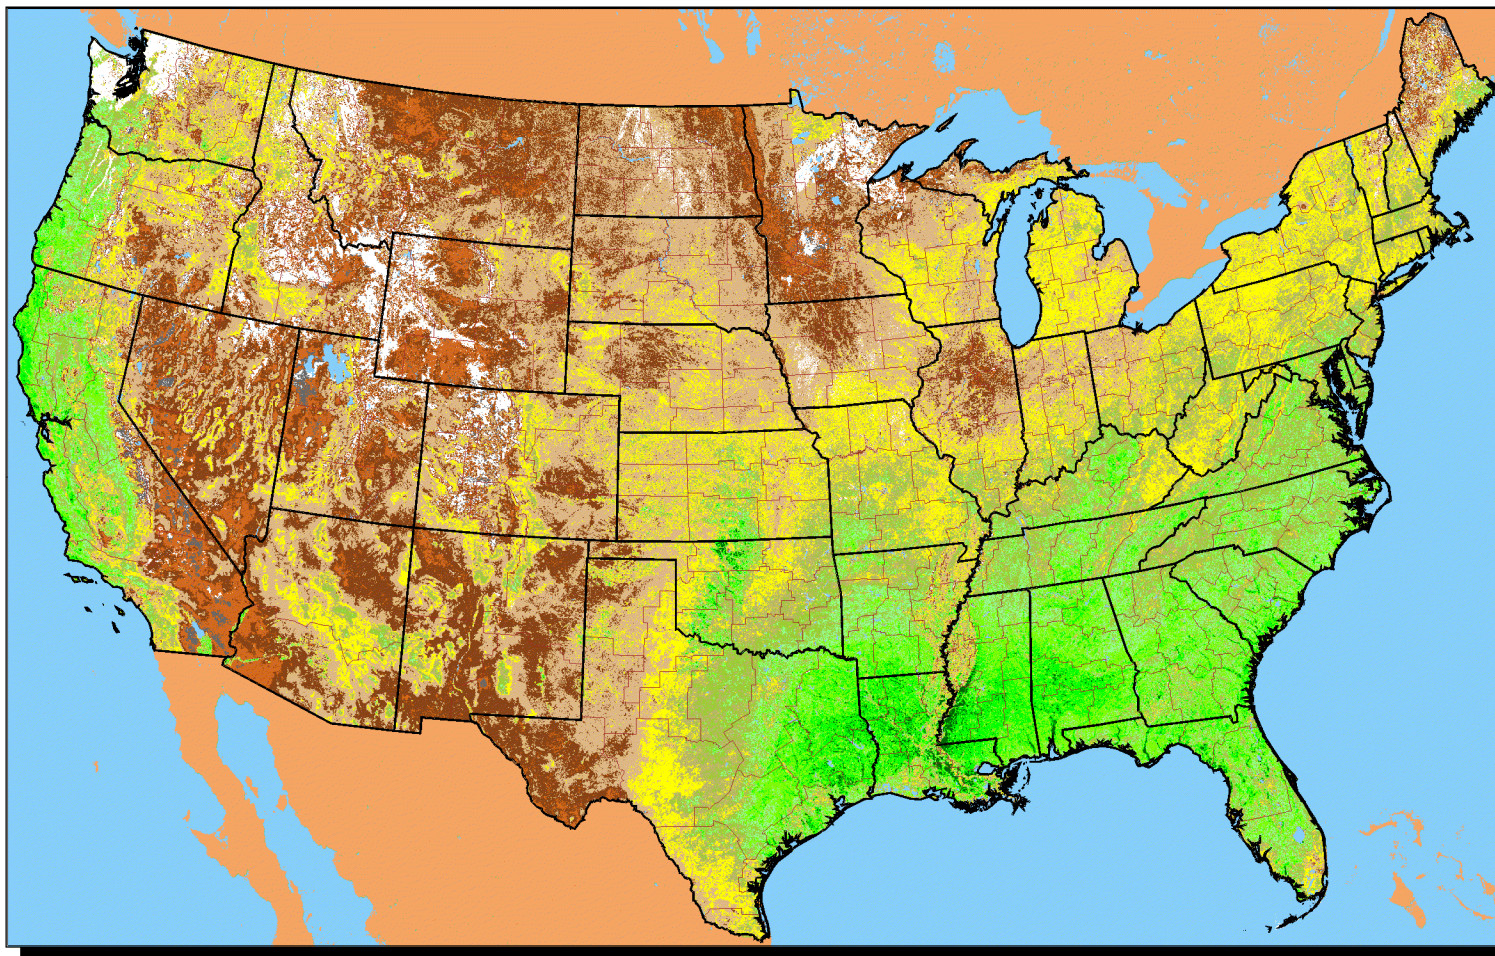

Conterminous U.S. Vegetation Condition - 2008

Period 16 (4/8 - 4/21)

No Water Vapor
Correction Applied

Vegetation Index

Agricultural Statistics Districts

1:15,000,000

Original Imagery: NOAA-17 AVHRR
Resolution: 1 Kilometer
Composite Imagery: USGS EROS Data Center
Questions email: hq_rdd_glb@nass.usda.gov

For Additional Images Please See:
<http://www.nass.usda.gov/research>
To Download Raw Images:
<http://www.nass.usda.gov/research/avhrr/scene-ftp/>