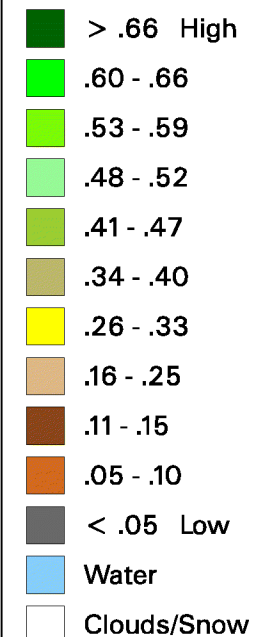

Conterminous U.S. Vegetation Condition - 2008

Period 16 (4/8 - 4/21)

No Water Vapor
Correction Applied

Vegetation Index

Agricultural Statistics Districts

1:15,000,000

Original Imagery: NOAA-17 AVHRR
Resolution: 1 Kilometer
Composite Imagery: USGS EROS Data Center
Questions email: hq_rdd_glb@nass.usda.gov