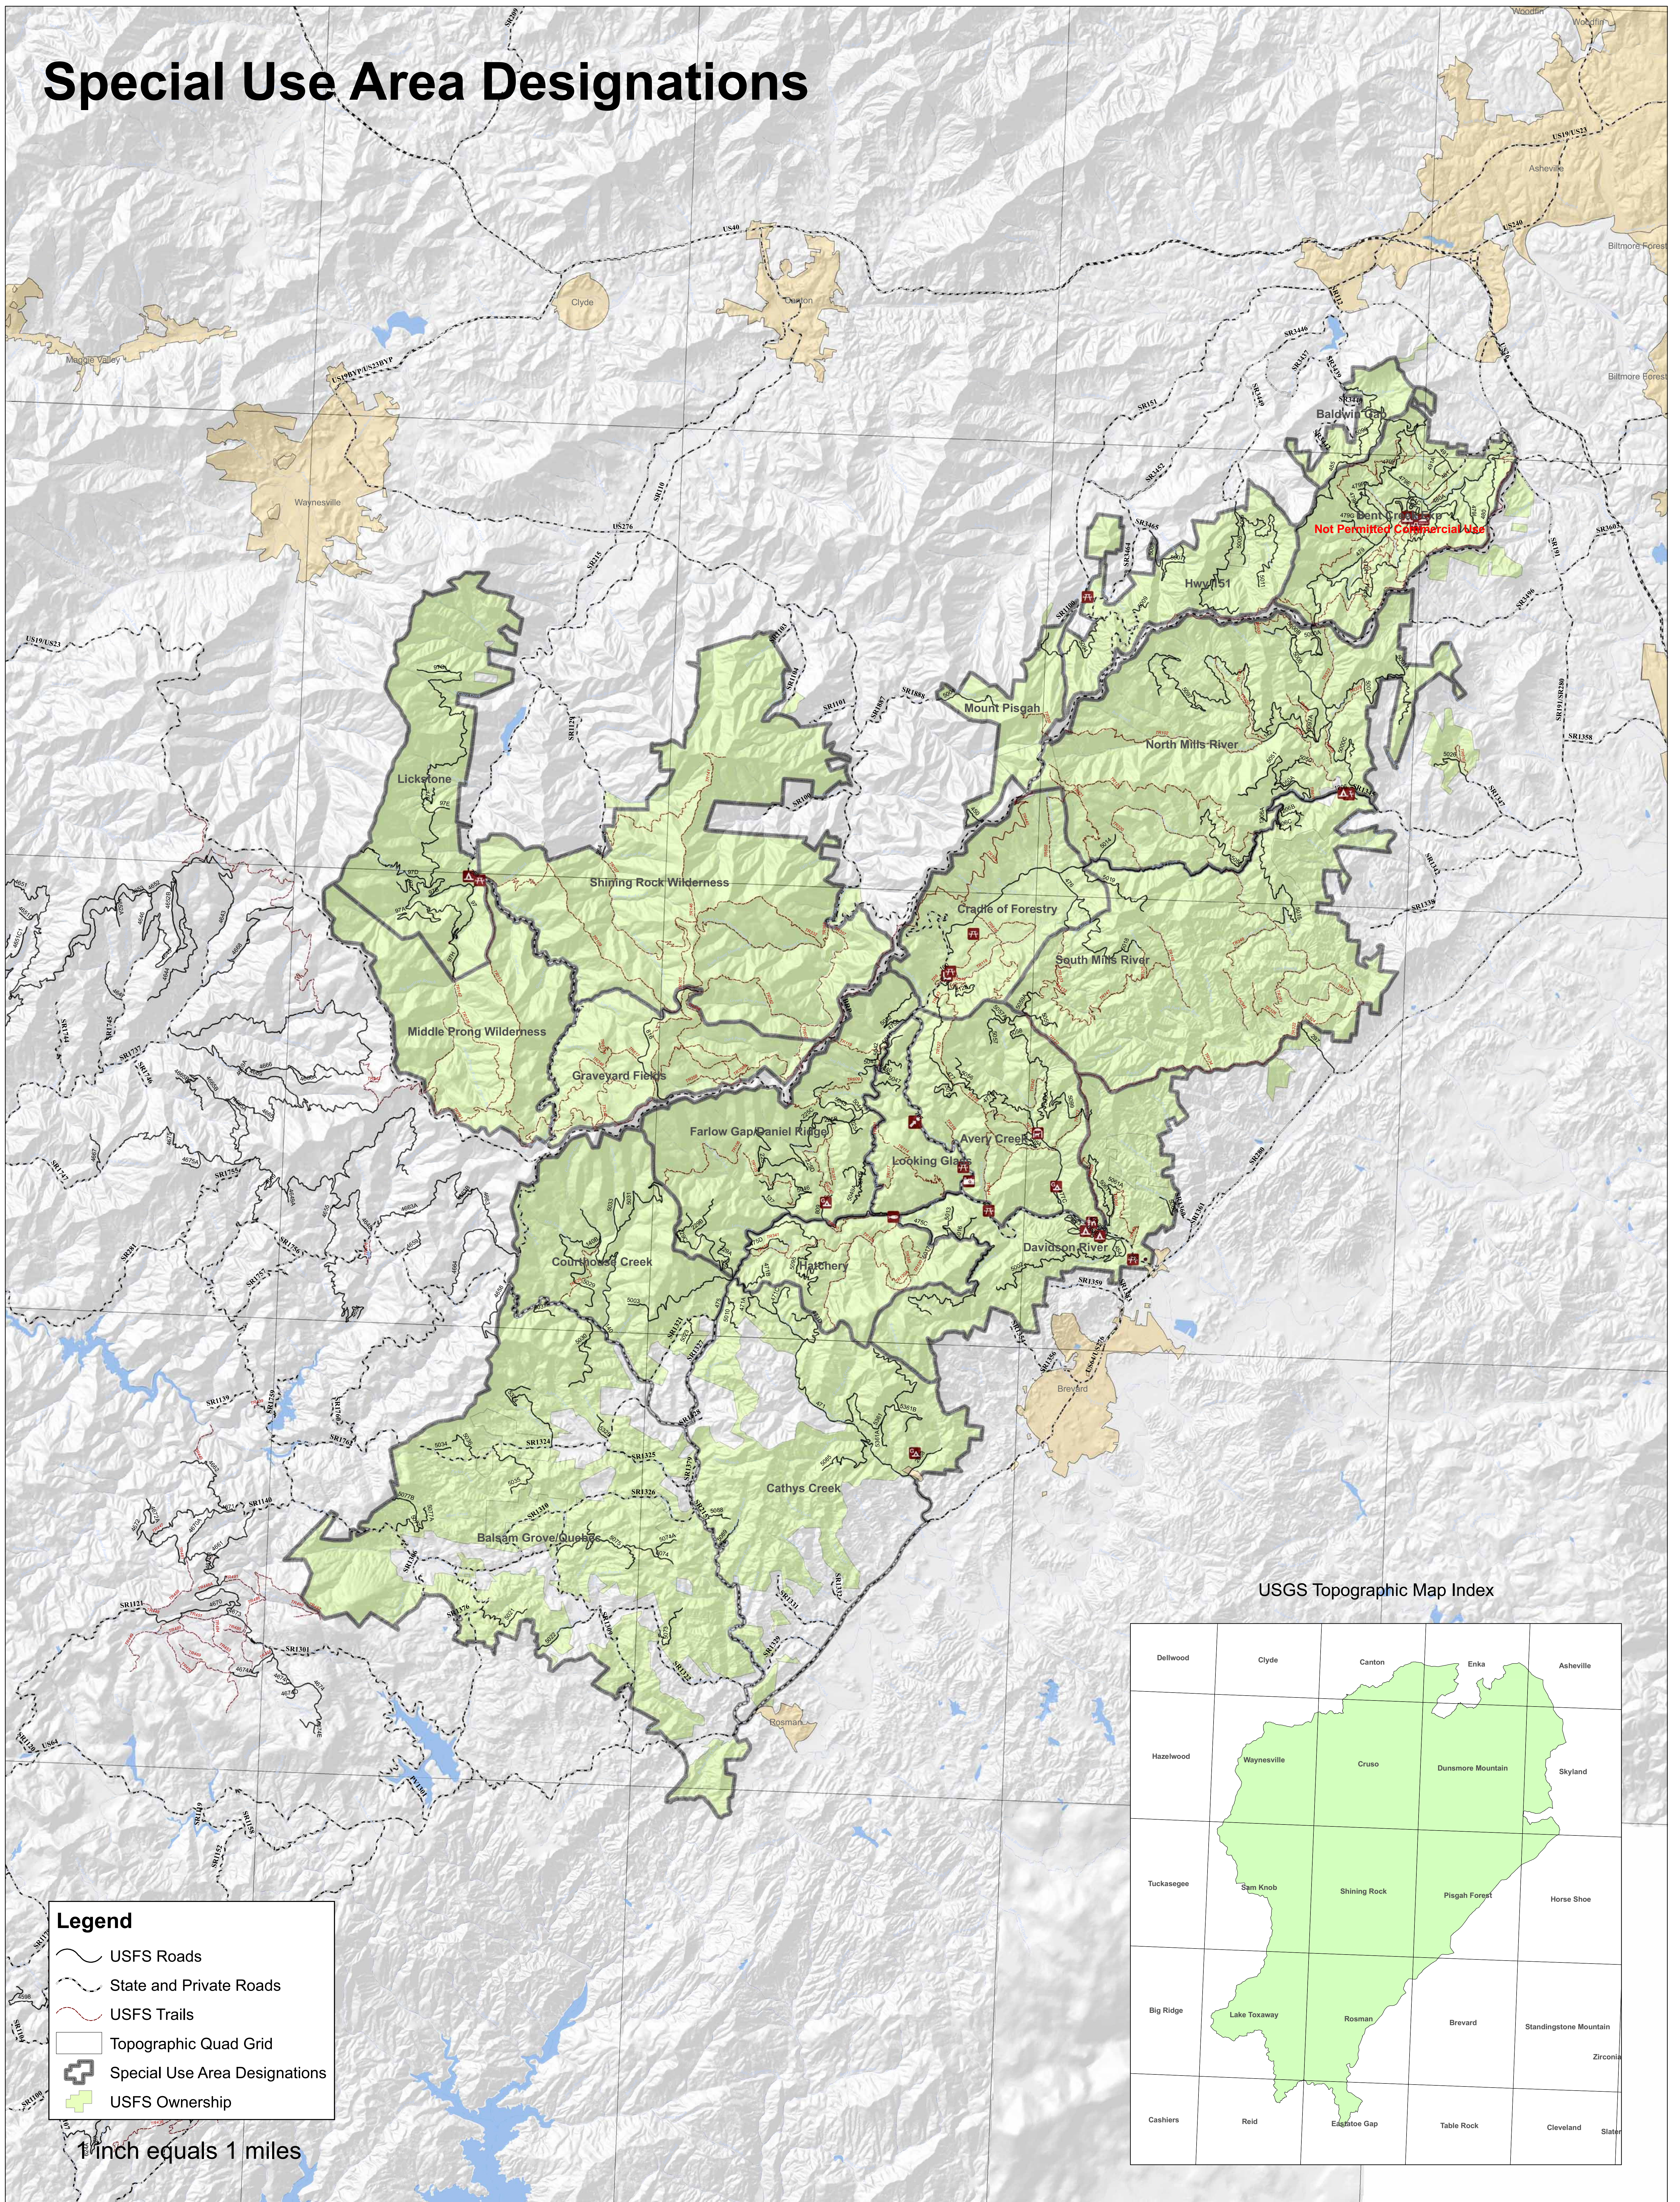

Special Use Area Designations

USGS Topographic Map Index

Dellwood	Clyde	Canton	Enka	Asheville
Hazelwood	Waynesville	Cruso	Dunsmore Mountain	Skyland
Tuckasegee	Sam Knob	Shining Rock	Pisgah Forest	Horse Shoe
Big Ridge	Lake Toxaway	Rosman	Brevard	Standingstone Mountain
Cashiers	Reid	Eagles Gap	Table Rock	Cleveland

- Legend**
- USFS Roads
 - State and Private Roads
 - USFS Trails
 - Topographic Quad Grid
 - Special Use Area Designations
 - USFS Ownership

1 inch equals 1 miles