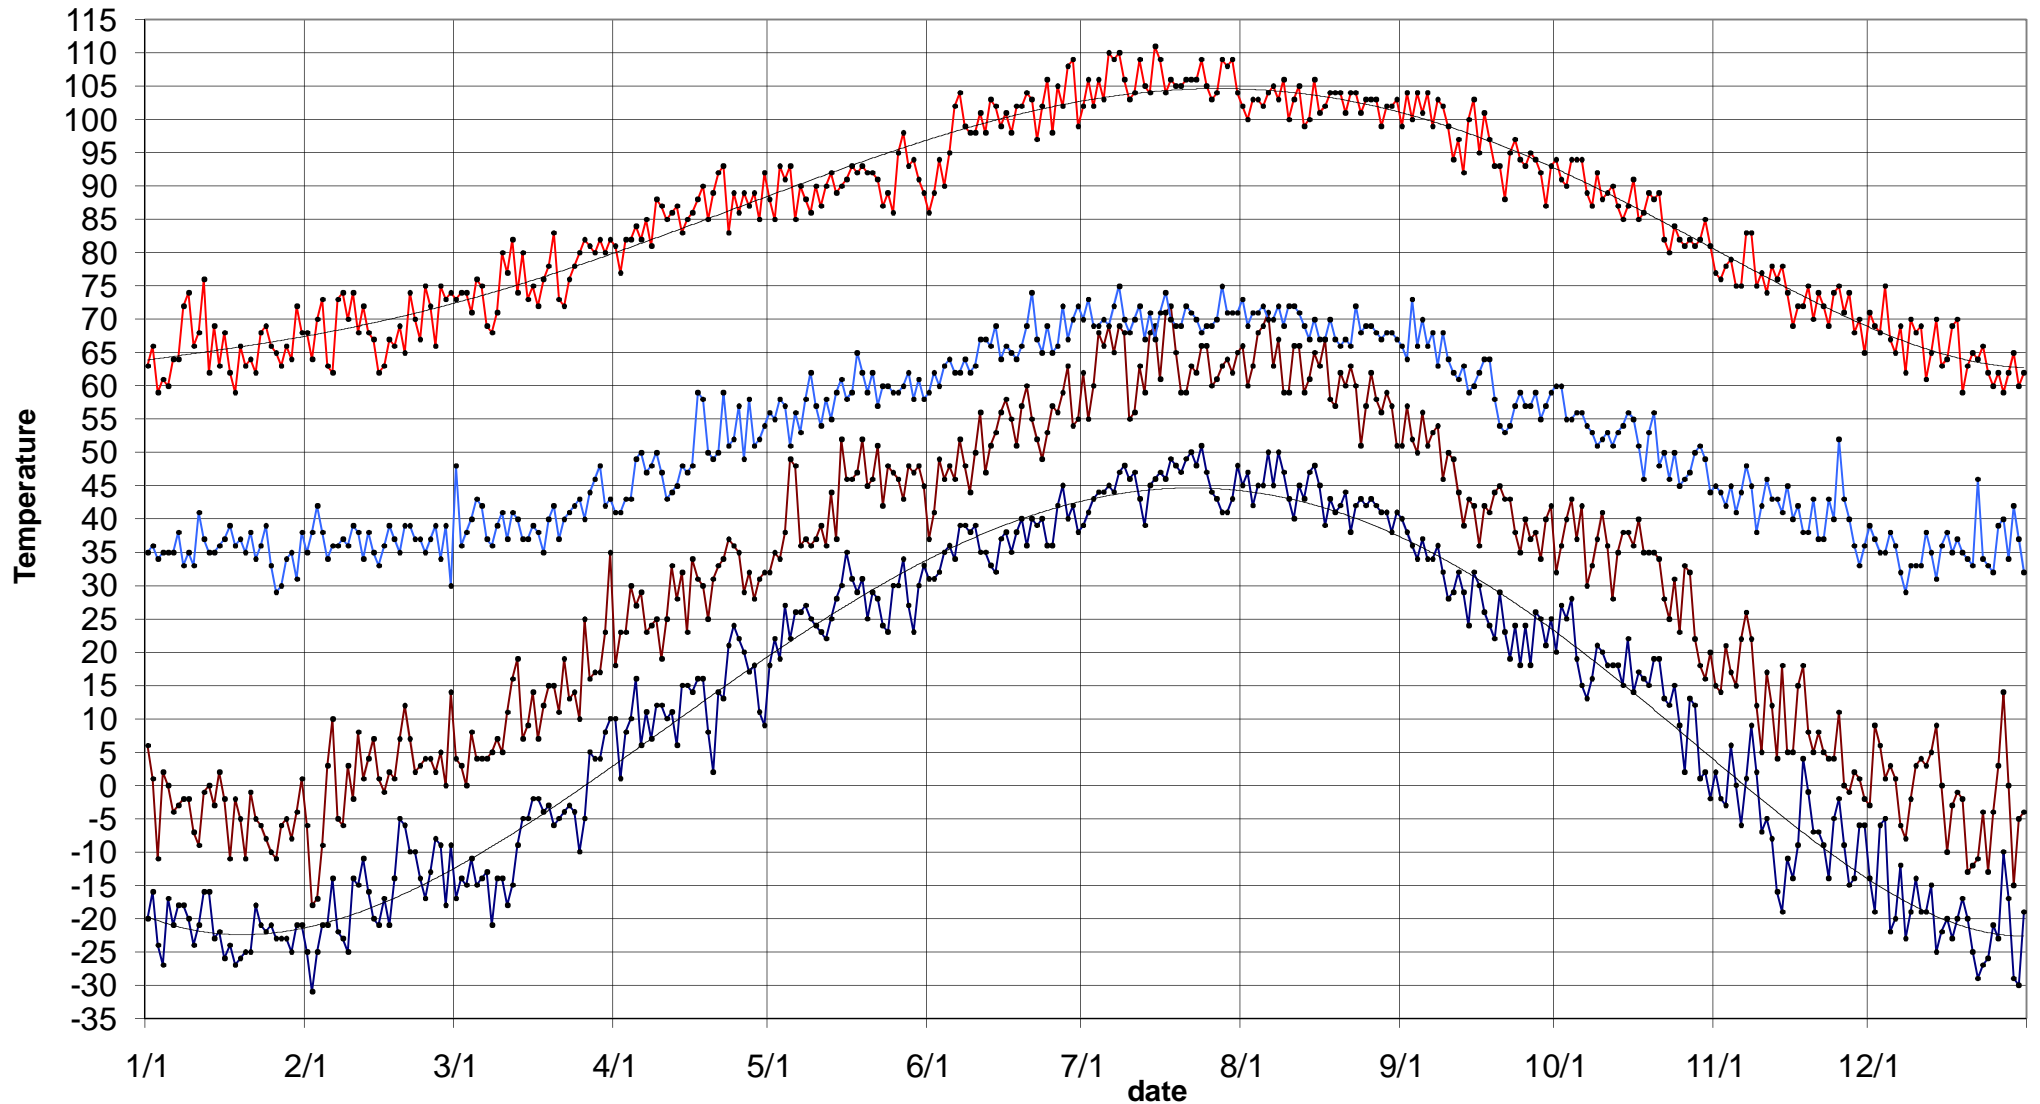

Rapid City, SD Record Temperatures

—•— High Max —•— Low Min —•— Low Max —•— High Min — Trend (high max) — Trend (low min)