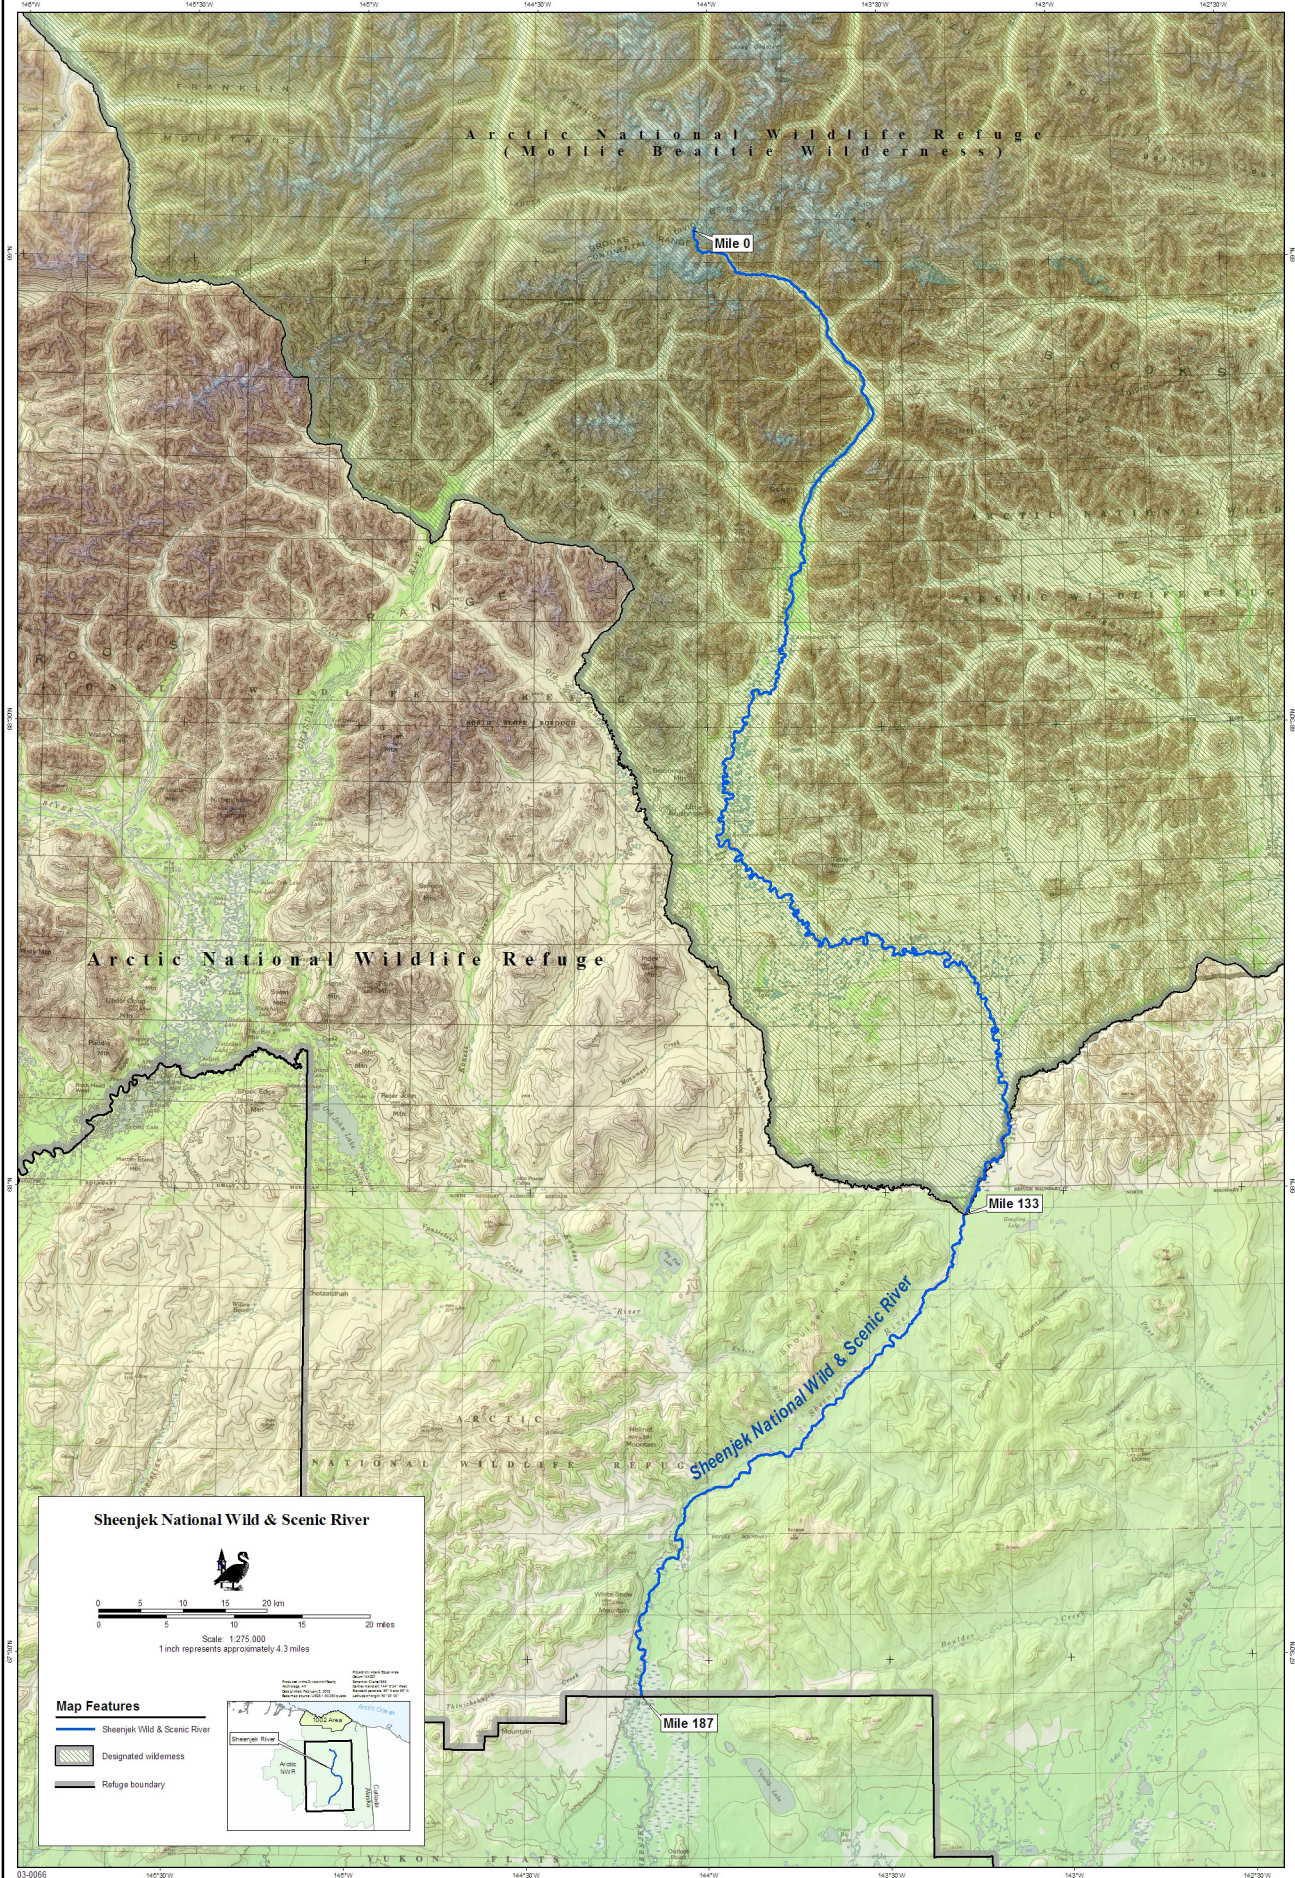

U.S. Fish & Wildlife Service

Arctic National Wildlife Refuge
Alaska

Sheenjek National Wild & Scenic River

Sheenjek National Wild & Scenic River

Map Features

- Sheenjek Wild & Scenic River
- Designated wilderness
- Refuge boundary