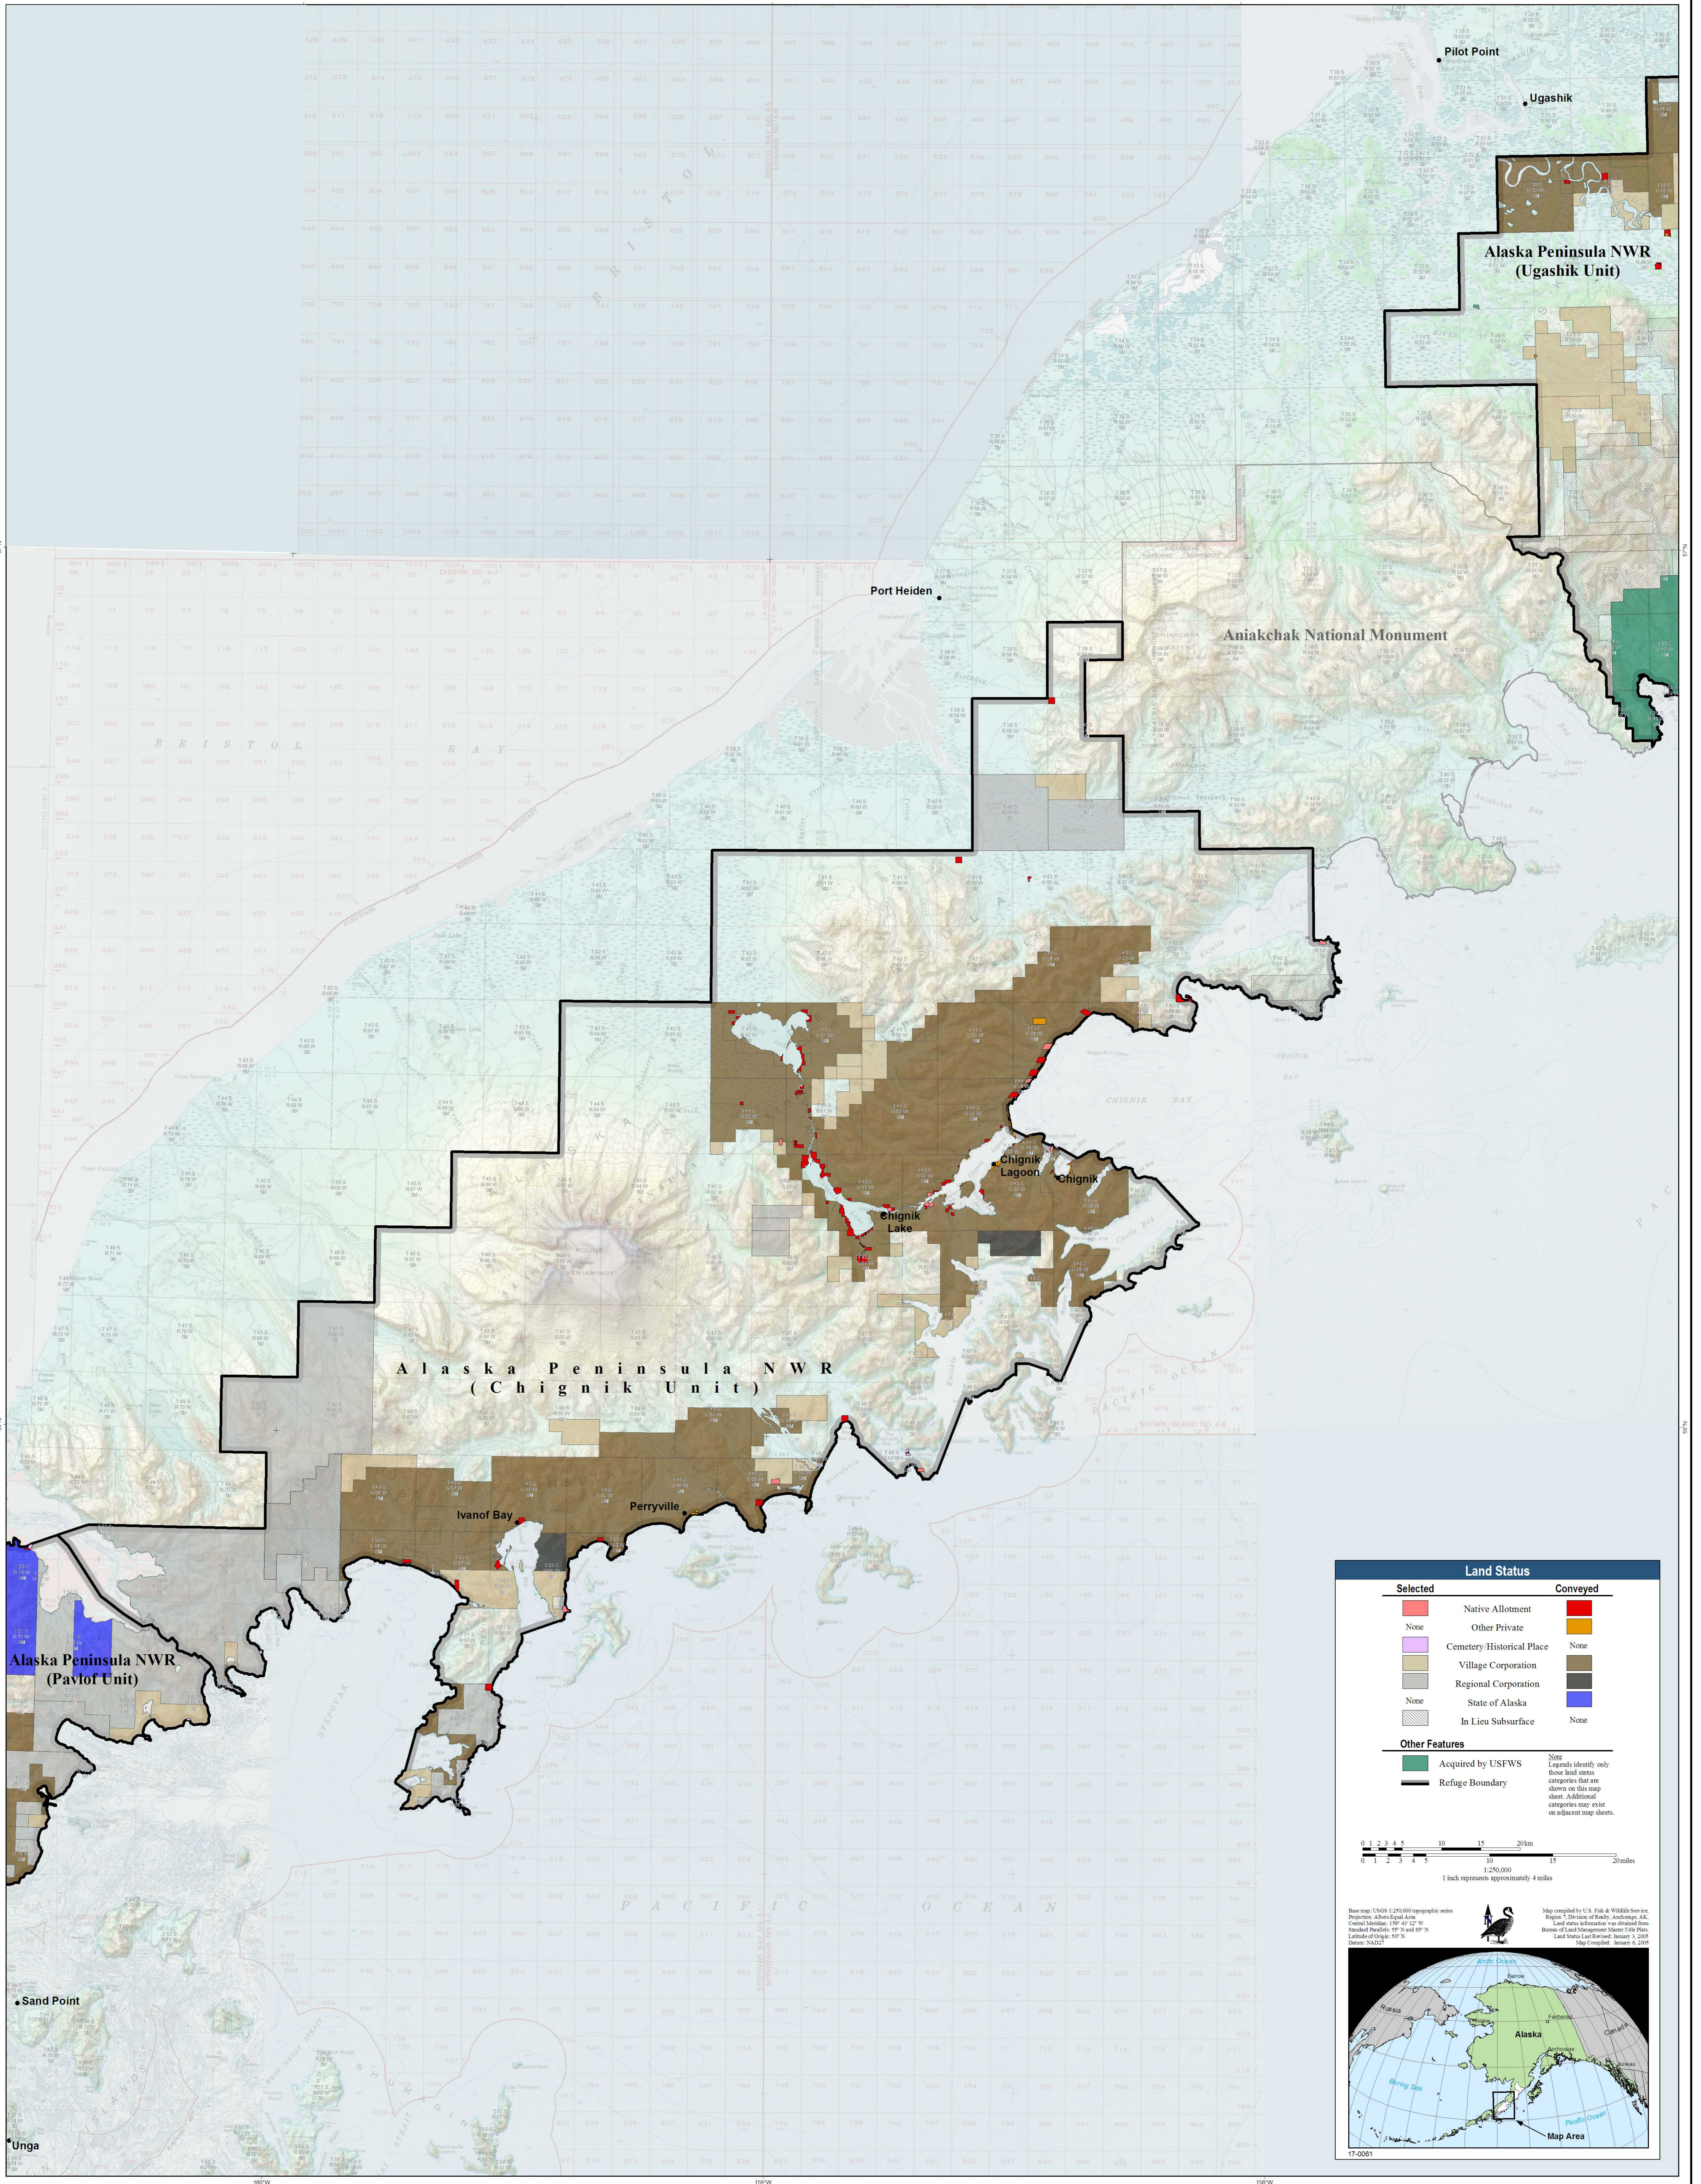

Alaska Peninsula NWR, including Chignik and Ugashik Units, and Becharof NWR

Generalized Land Status

Alaska

Land Status

Selected	Conveyed
Native Allotment	None
None	Other Private
Cemetery/Historical Place	None
Village Corporation	Regional Corporation
None	State of Alaska
In Lieu Subsurface	None

Other Features

- Acquired by USFWS
- Refuge Boundary

Note: Legend identifies only those land status categories that are shown on this map sheet. Additional categories may exist on adjacent map sheets.