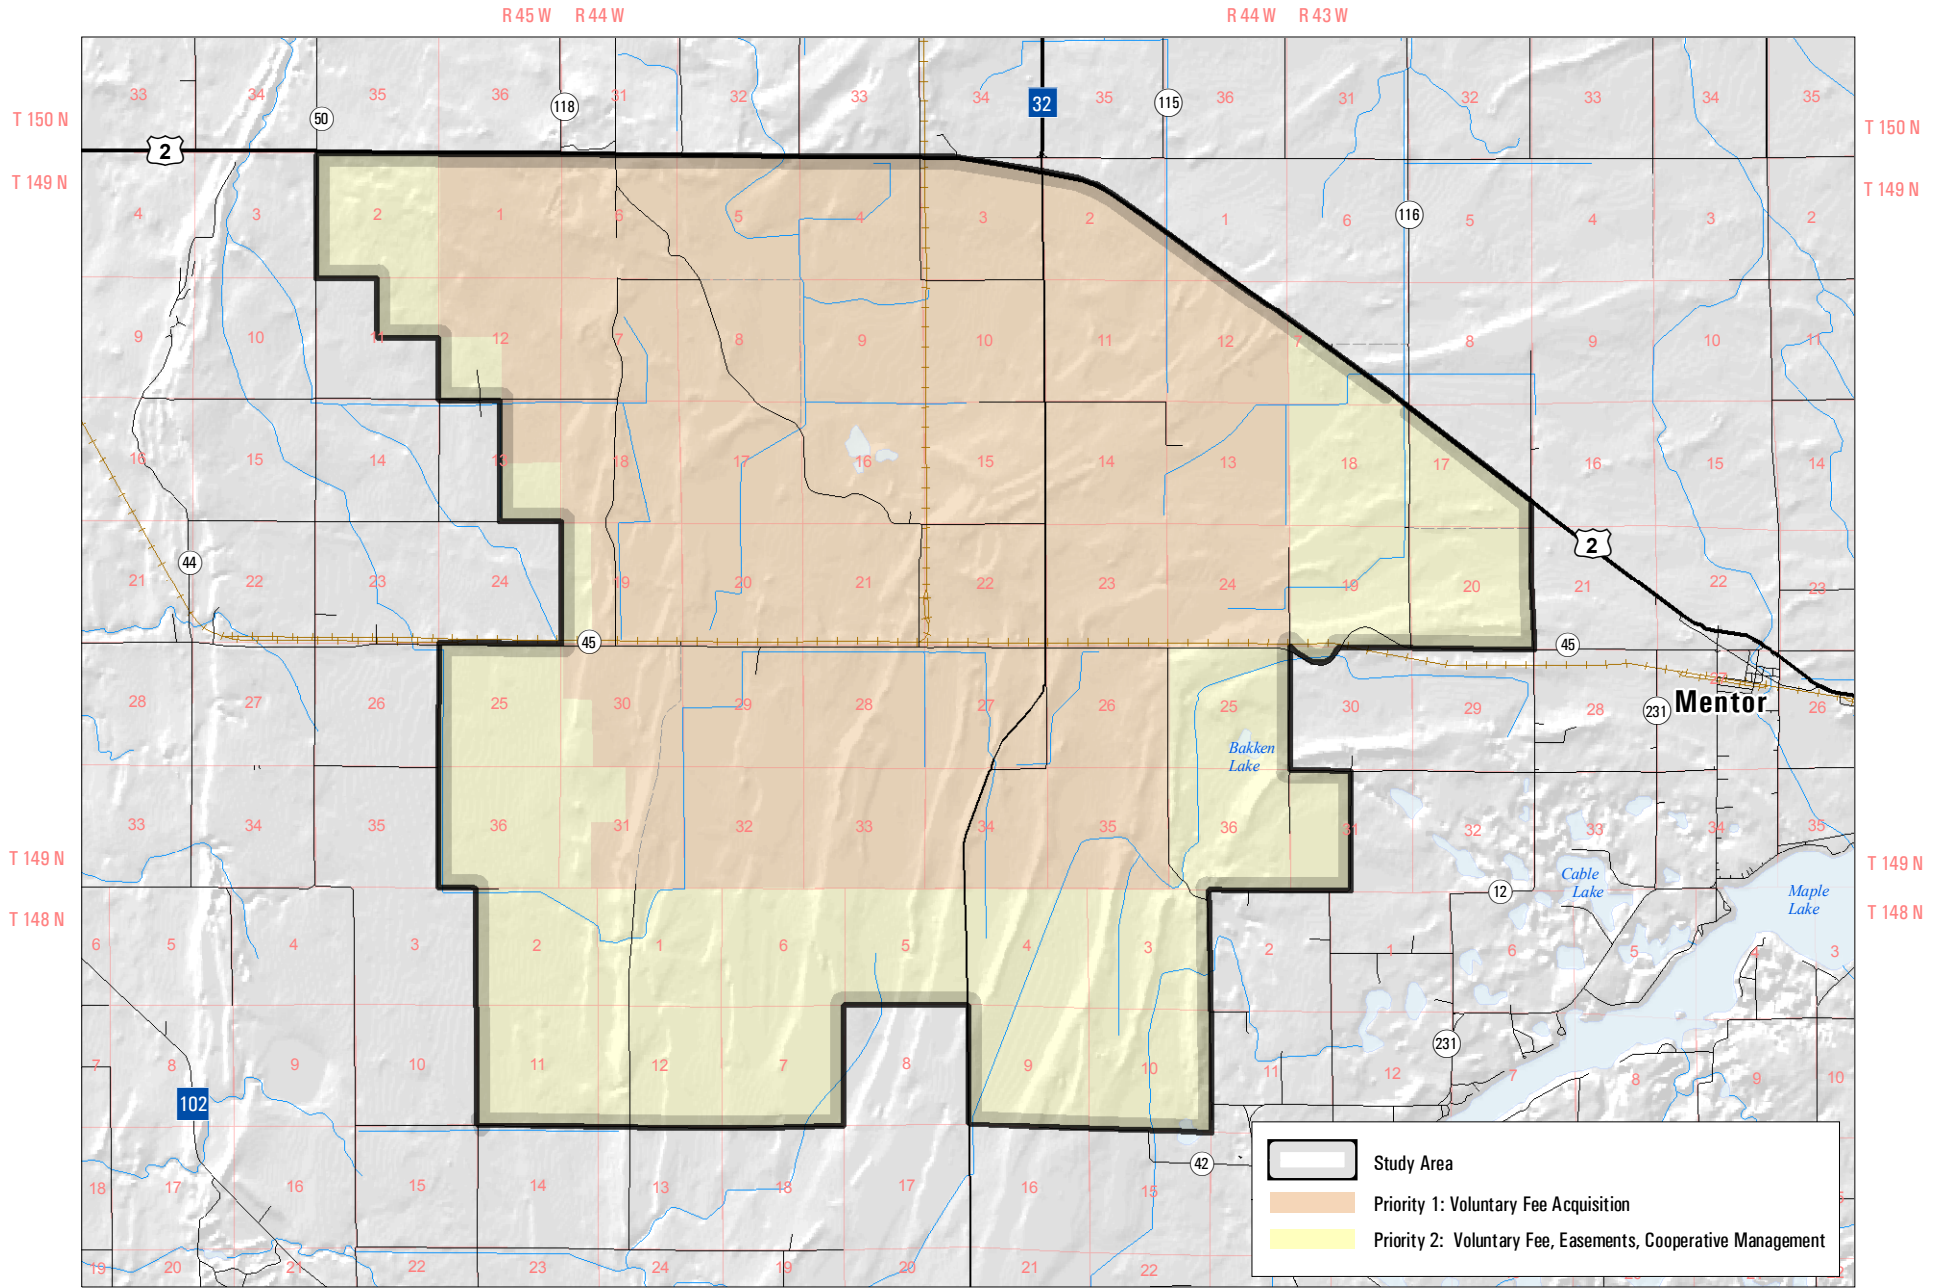

# Glacial Ridge National Wildlife Refuge

Polk County, Minnesota

Land Protection Priorities - Study Area

Produced in the Division of Realty  
 Fort Snelling, MN  
 Land Status Current to: 10/26/04  
 Base Map Source: ESRI Streetmap

Region 3 Locator