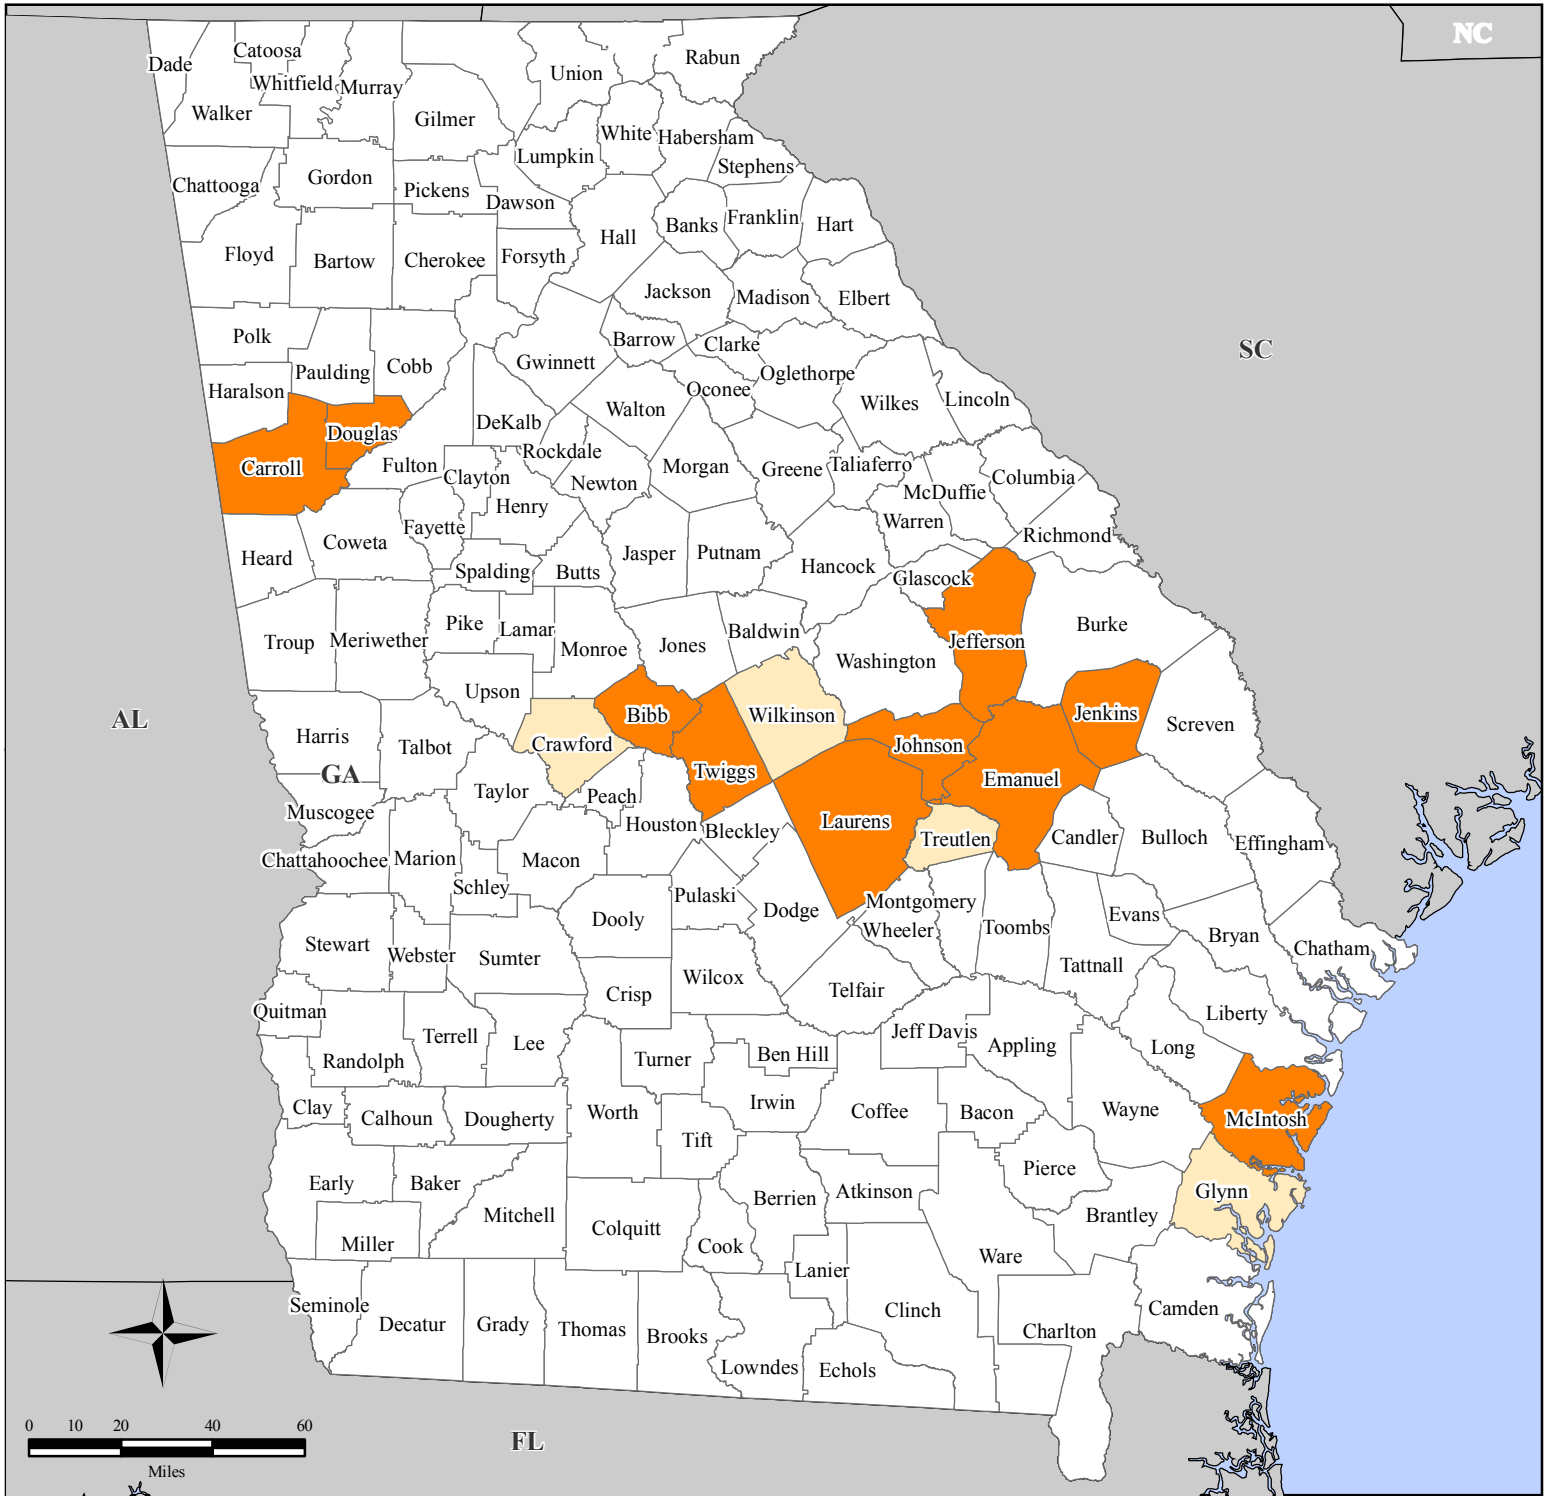

FEMA-1761-DR, Georgia

Disaster Declaration as of 06/16/2008

Location Map

Legend

Designated Counties

- No Designation
- Public Assistance
- Individual Assistance and Public Assistance

All counties are eligible for Hazard Mitigation

FEMA

*ITS Mapping & Analysis Center
Washington, DC*

06/16/08 -- 12:56 PM EDT

*Source: Disaster Federal Registry Notice
Amendment No.1 - 06/16/2008*