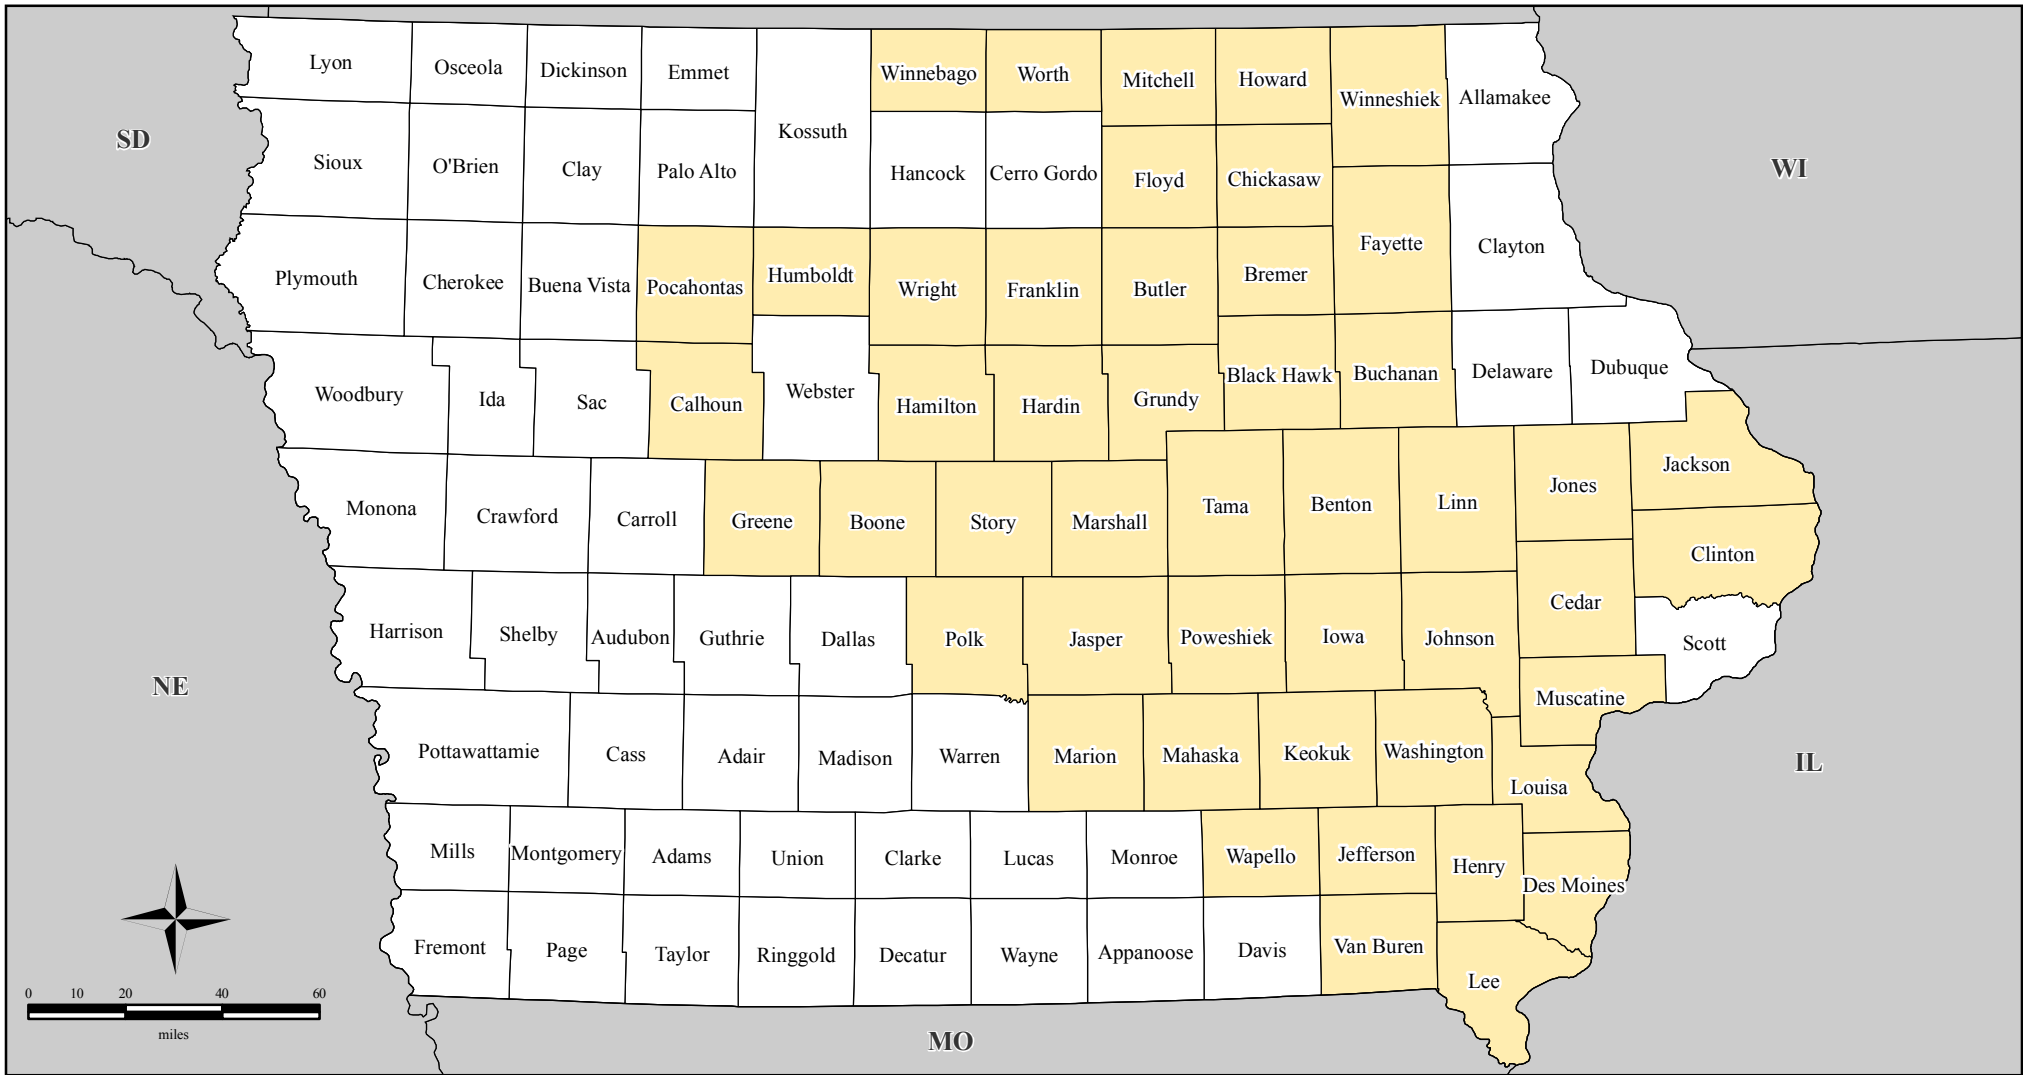

# FEMA-1688-DR, Iowa

## Disaster Declaration as of 03/26/2007

**Location Map**

**Legend**

- Designated Counties**
- No Designation
  - Public Assistance

*All counties are eligible for Hazard Mitigation*

**FEMA**

*ITS Mapping & Analysis Center  
Washington, DC  
03/27/07 - 08:30 AM EDT*