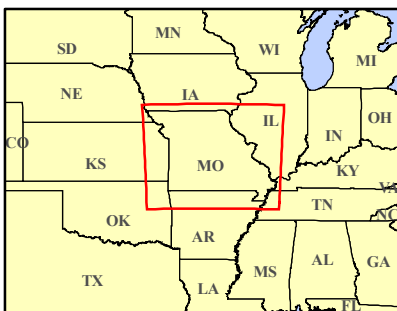

FEMA-1728-DR, Missouri

Disaster Declaration as of 09/21/2007

Location Map

Legend

All counties are eligible for Hazard Mitigation

FEMA

*ITS Mapping & Analysis Center
Washington, DC*

09/24/07 -- 09:32 AM EDT