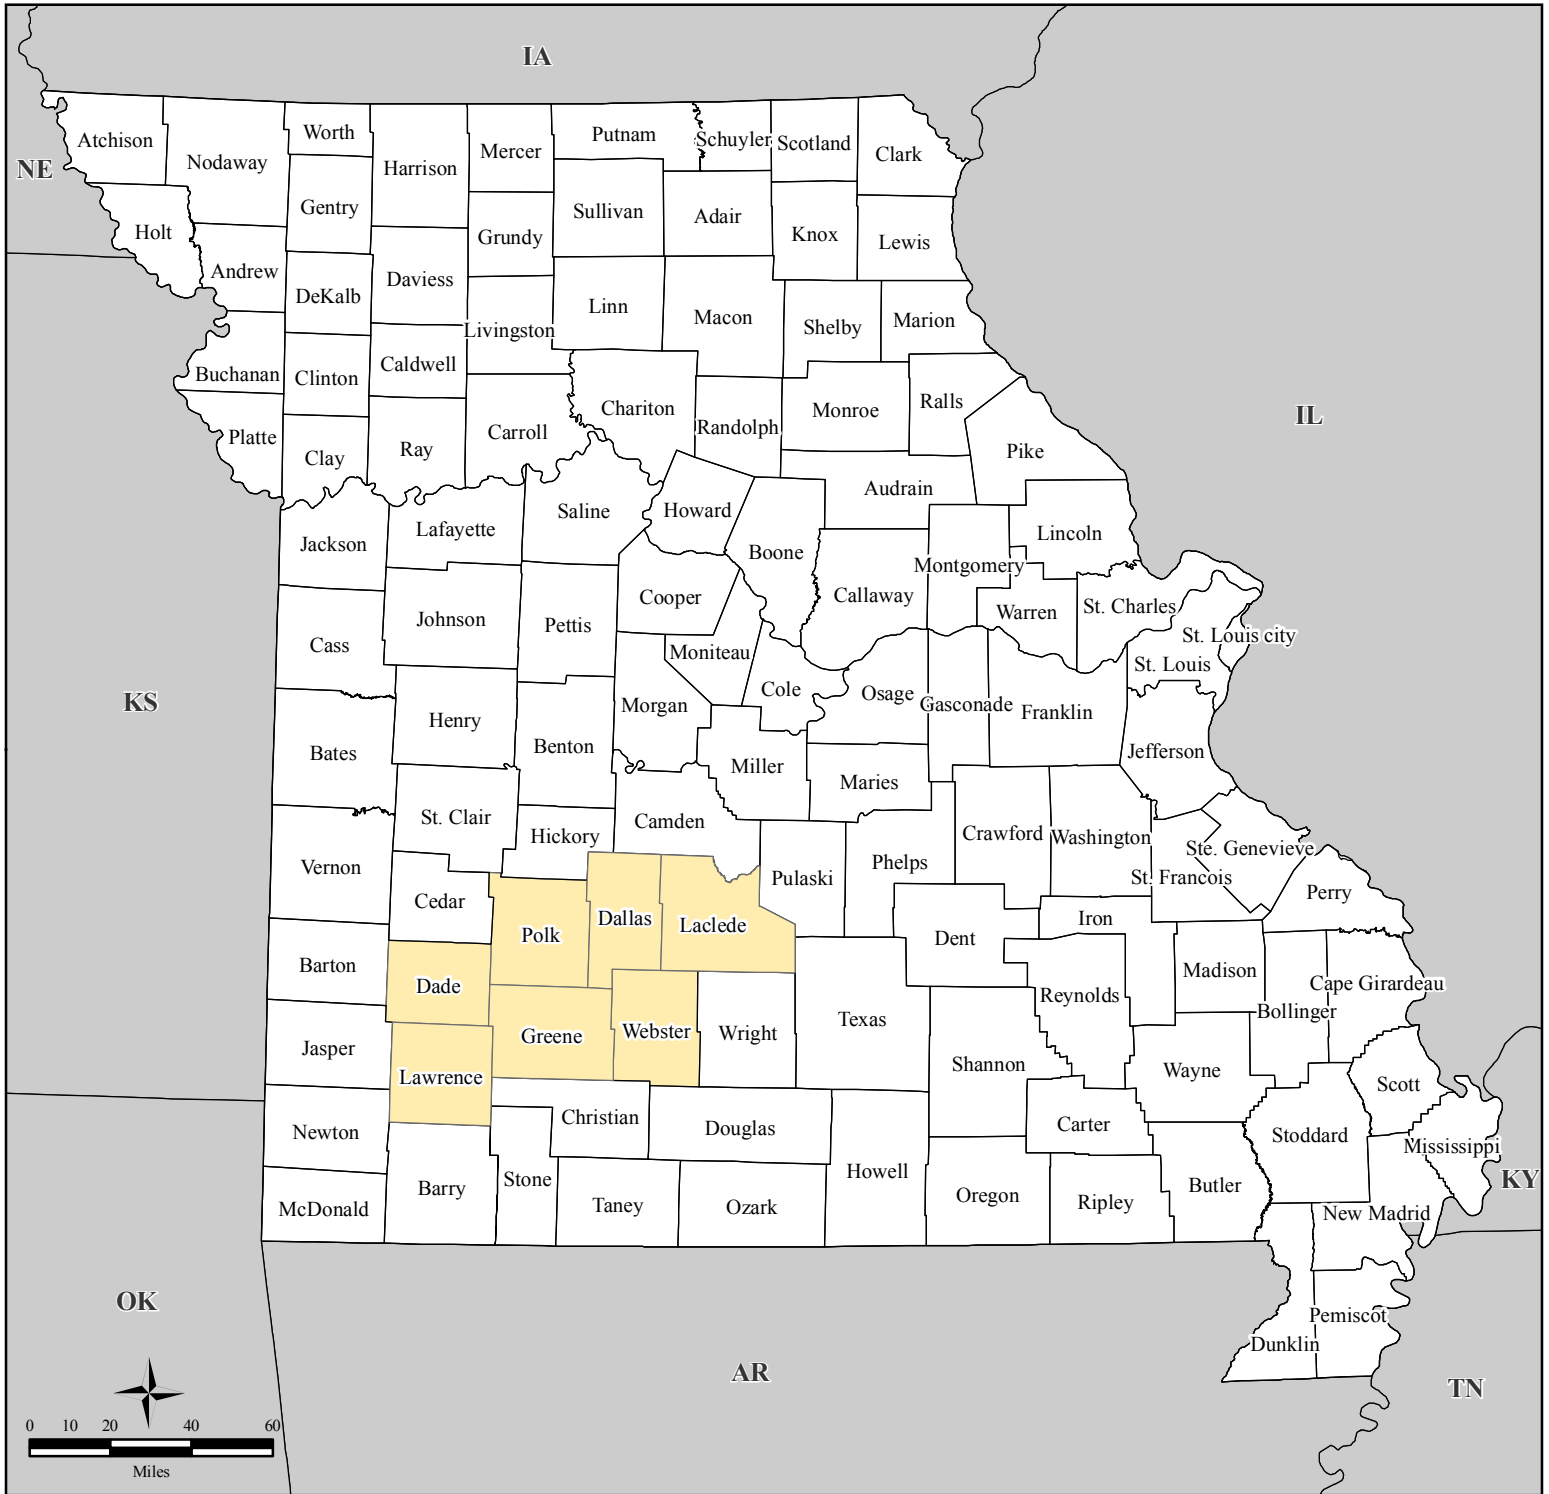

FEMA-1728-DR, Missouri

Disaster Declaration as of 09/21/2007

Location Map

Legend

All counties are eligible for Hazard Mitigation

FEMA

*ITS Mapping & Analysis Center
Washington, DC*

09/24/07 -- 09:32 AM EDT