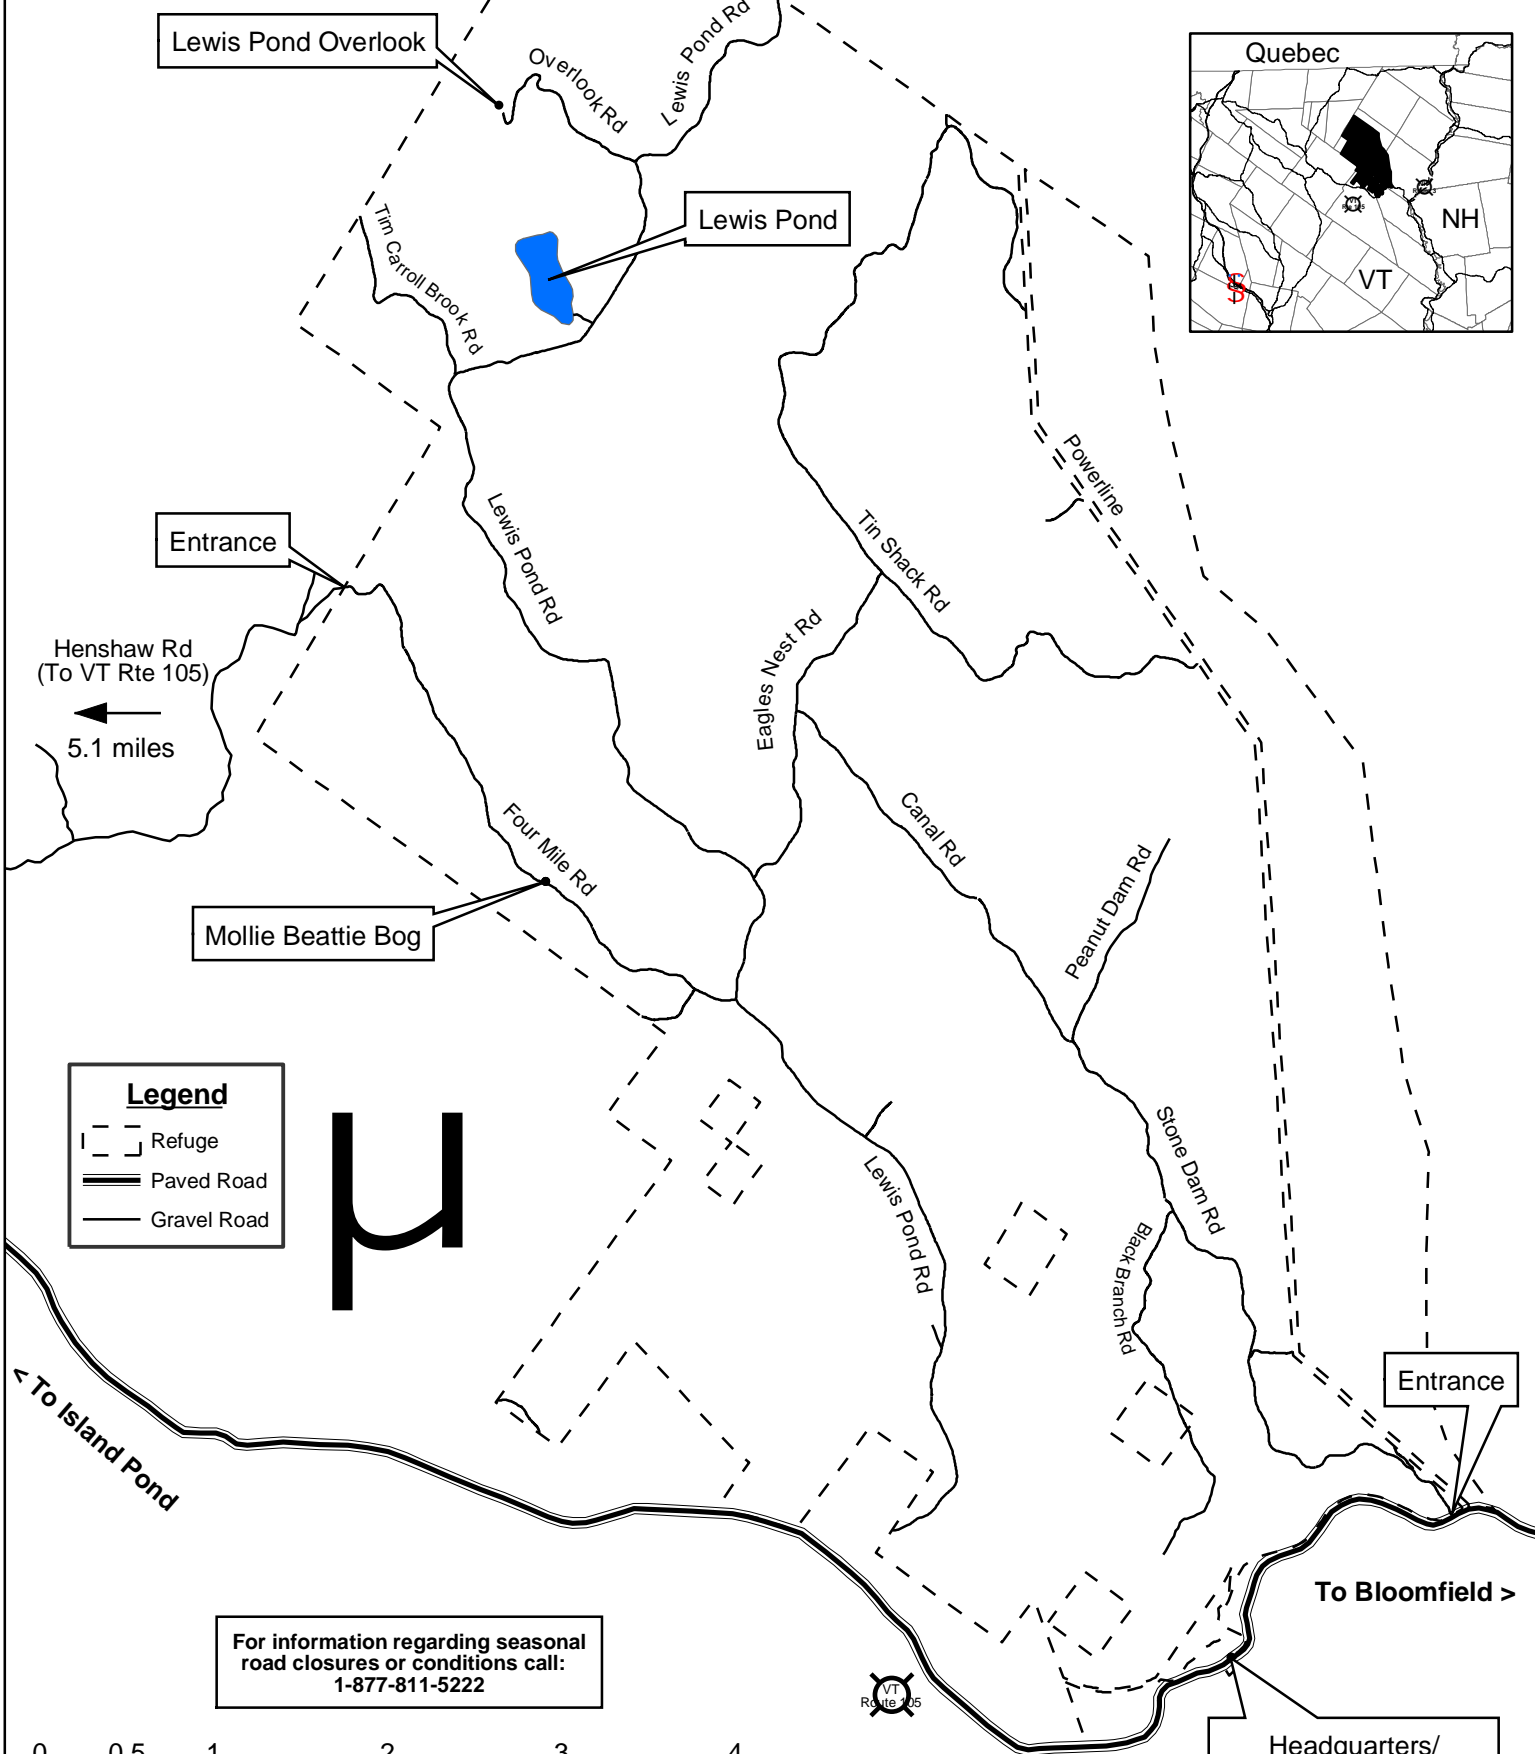

# Silvio O. Conte NFWR Nulhegan Basin Division

**Legend**

- Refuge
- Paved Road
- Gravel Road

For information regarding seasonal road closures or conditions call:  
1-877-811-5222

1:70,000