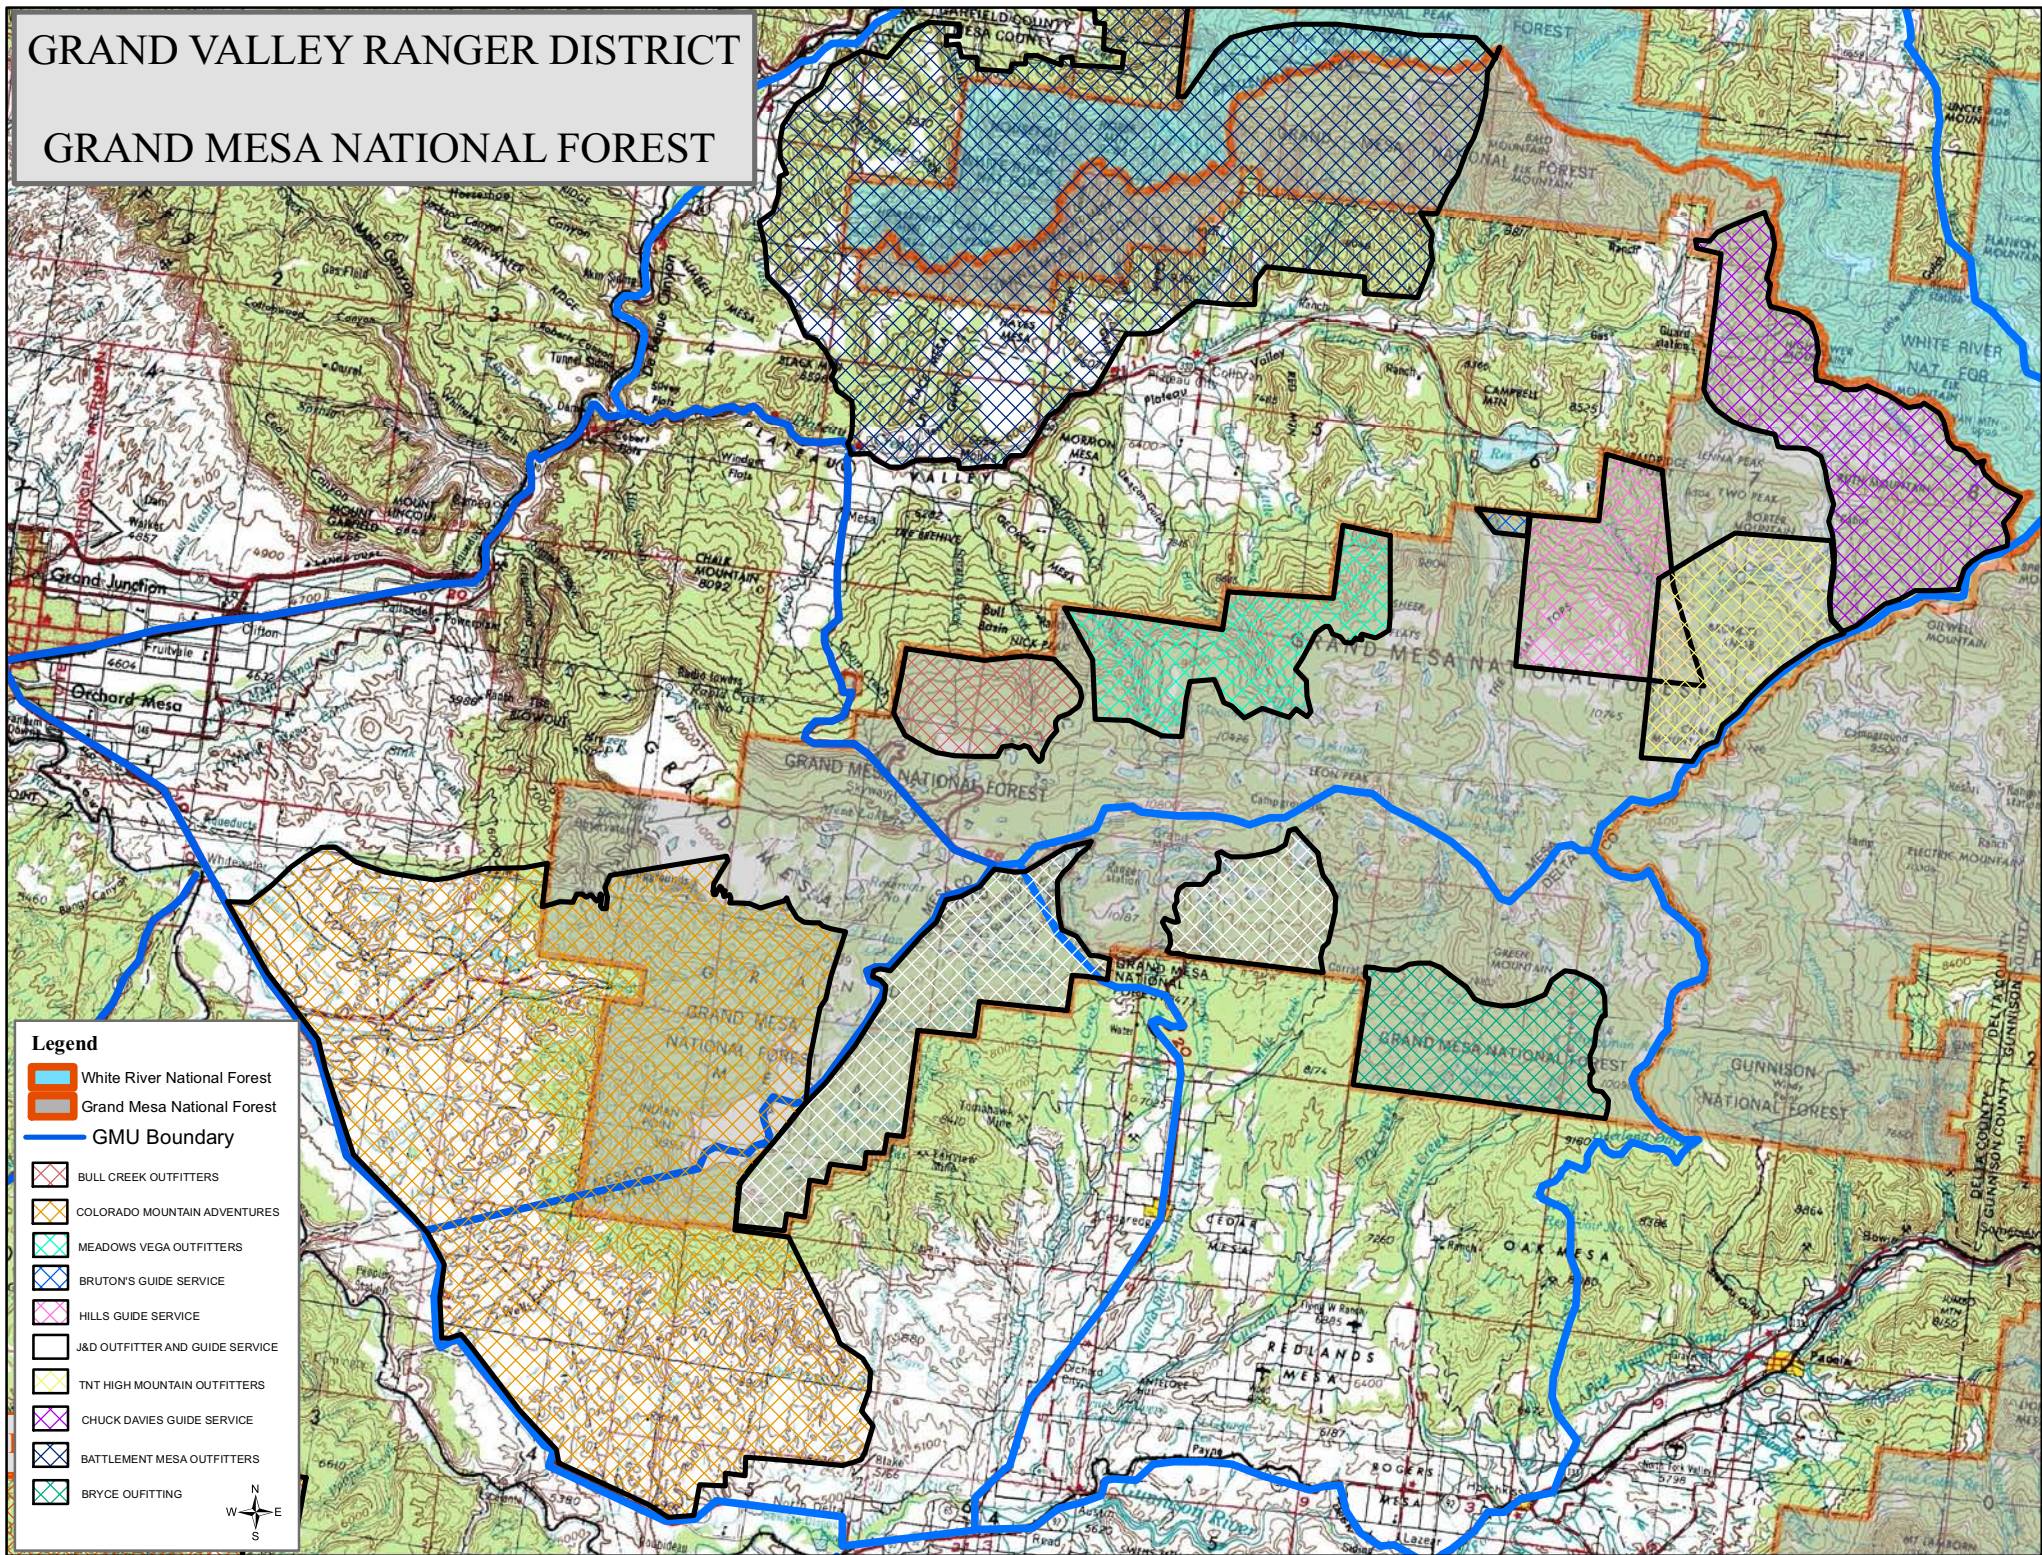

GRAND VALLEY RANGER DISTRICT

GRAND MESA NATIONAL FOREST

- Legend**
-  White River National Forest
 -  Grand Mesa National Forest
 -  GMU Boundary
 -  BULL CREEK OUTFITTERS
 -  COLORADO MOUNTAIN ADVENTURES
 -  MEADOWS VEGA OUTFITTERS
 -  BRUTON'S GUIDE SERVICE
 -  HILLS GUIDE SERVICE
 -  J&D OUTFITTER AND GUIDE SERVICE
 -  TNT HIGH MOUNTAIN OUTFITTERS
 -  CHUCK DAVIES GUIDE SERVICE
 -  BATTLEMENT MESA OUTFITTERS
 -  BRYCE OUTFITTING