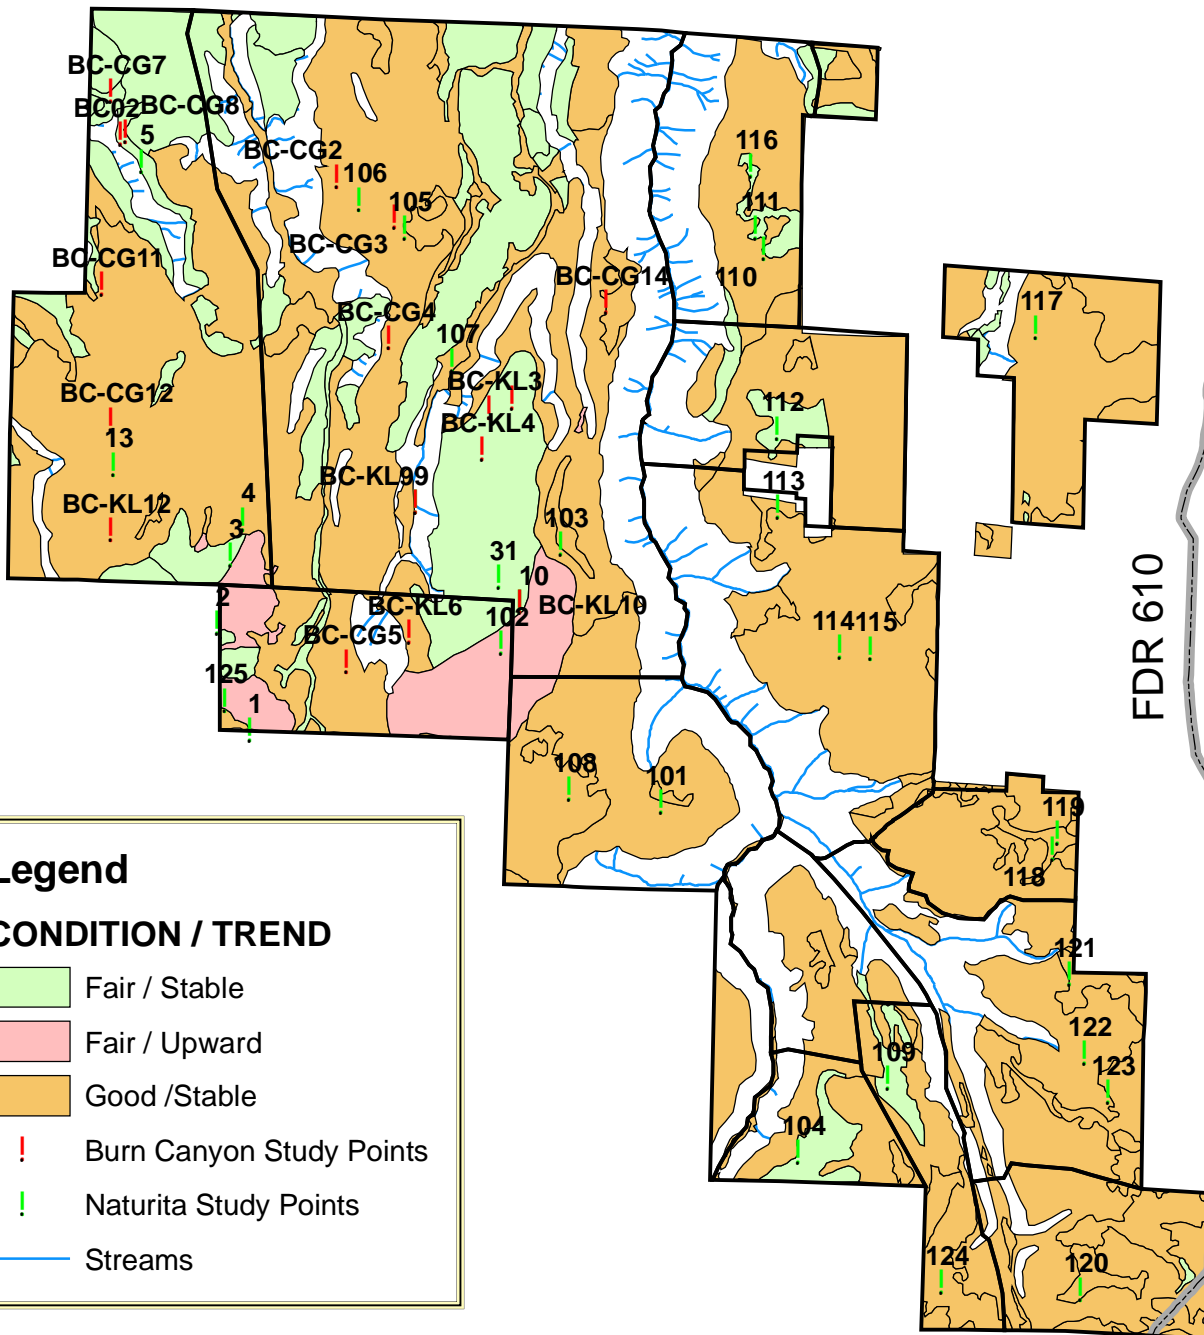

Range Condition and Trend

Legend

CONDITION / TREND

- Fair / Stable
- Fair / Upward
- Good /Stable
- ! Burn Canyon Study Points
- ! Naturita Study Points
- Streams

Created:
Feb. 13, 2007