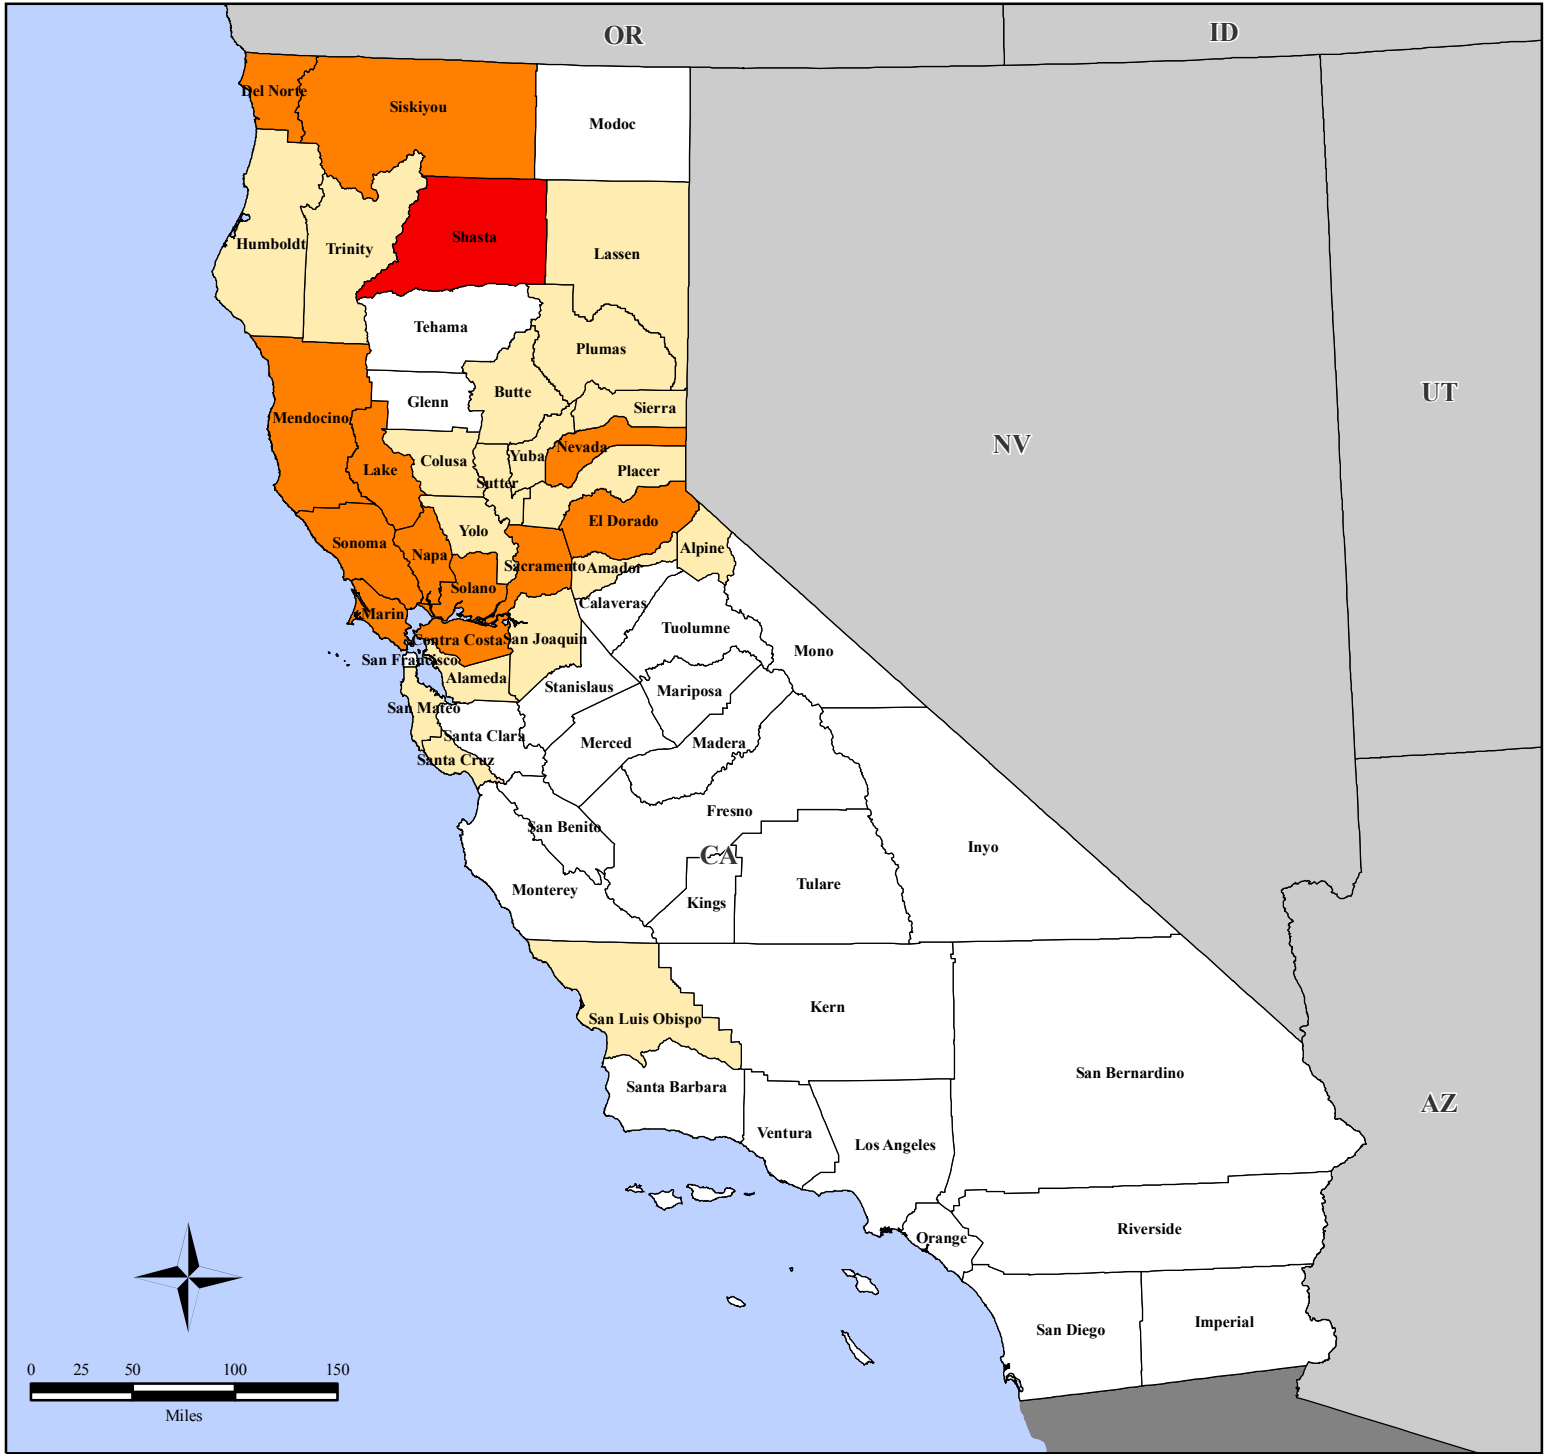

FEMA-1628-DR, California

Disaster Declaration as of 02/23/2006

Location Map

Legend

FEMA

ITS Mapping and Analysis Center
Washington, DC
02/24/2006 -- 08:46:00 EST