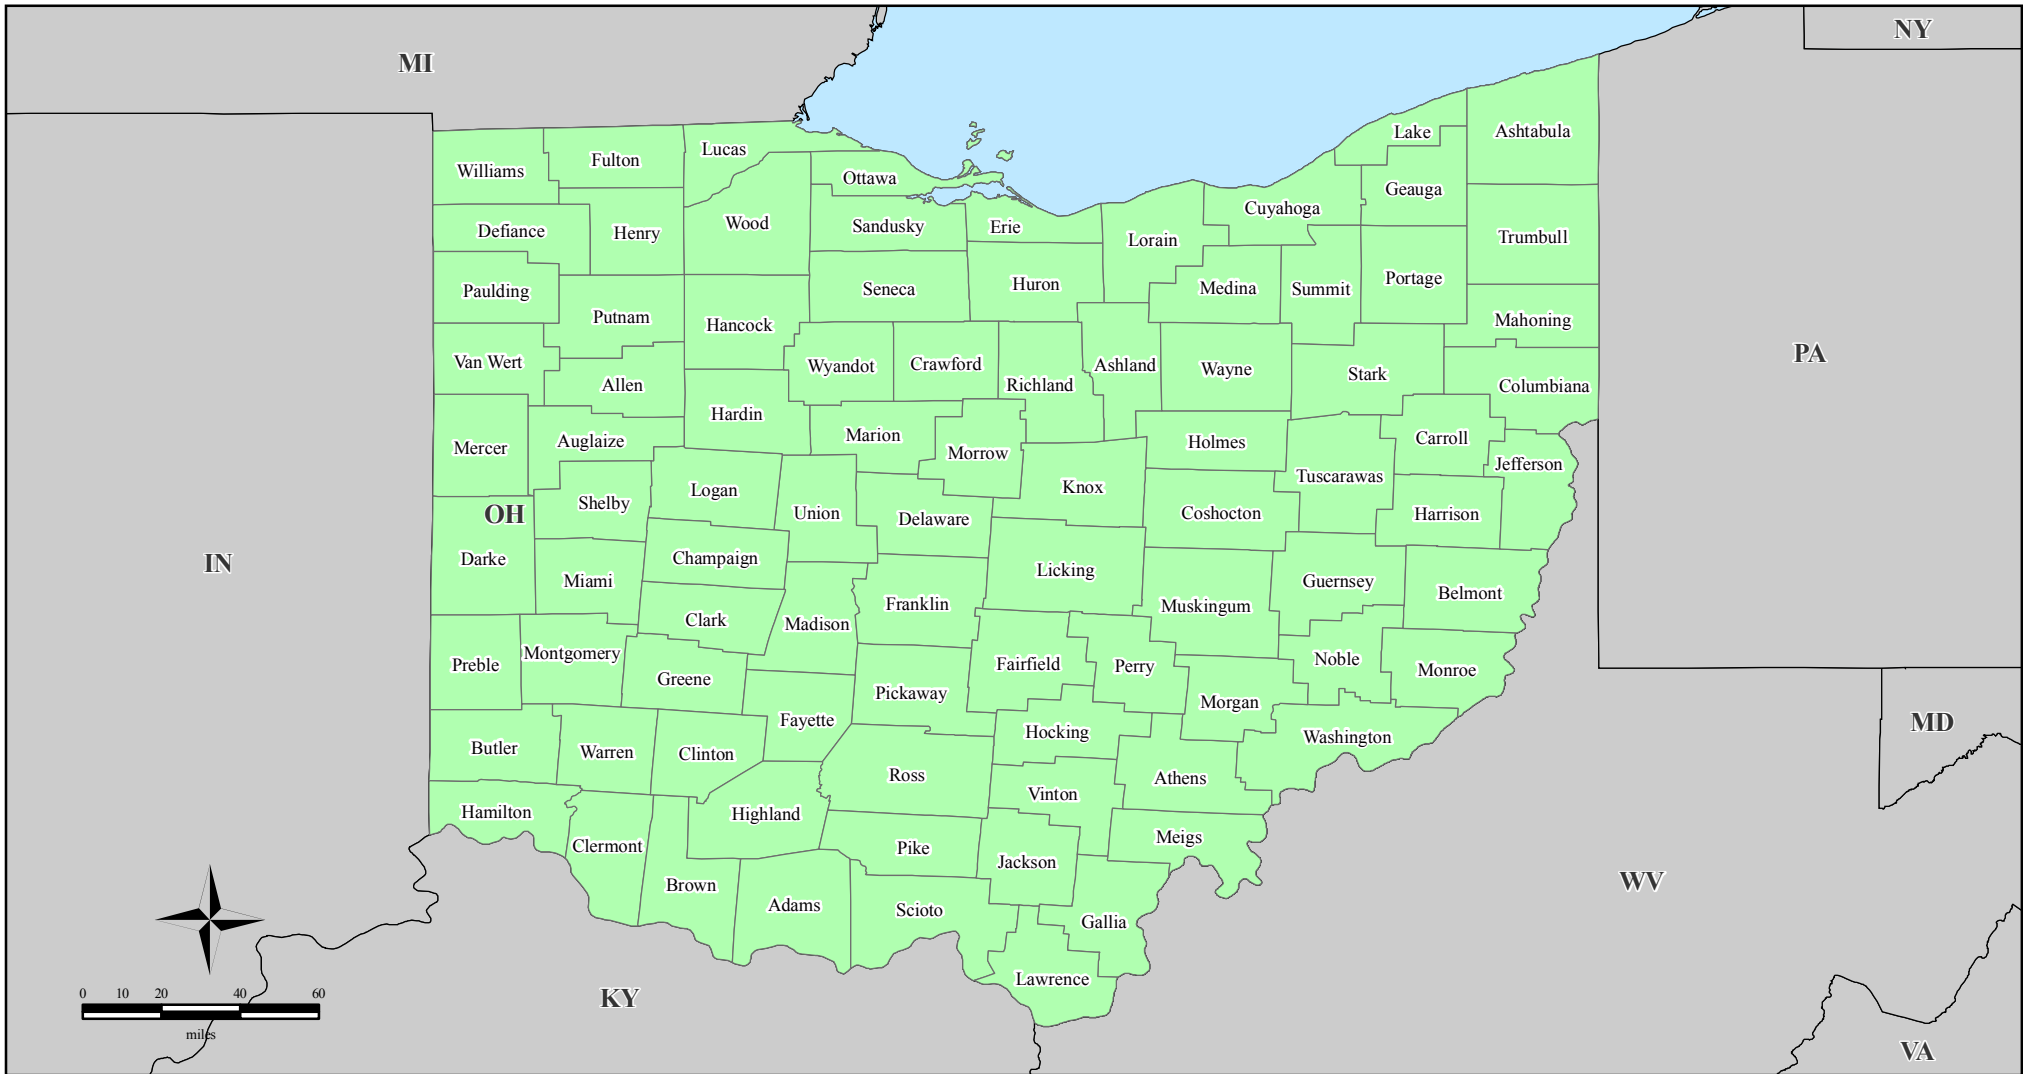

FEMA-3250-EM, Ohio

Emergency Declaration as of 09/13/2005

Location Map

Legend

FEMA

ITS Mapping & Analysis Center
Washington, DC
09/14/05 -- 18:00:00 EDT