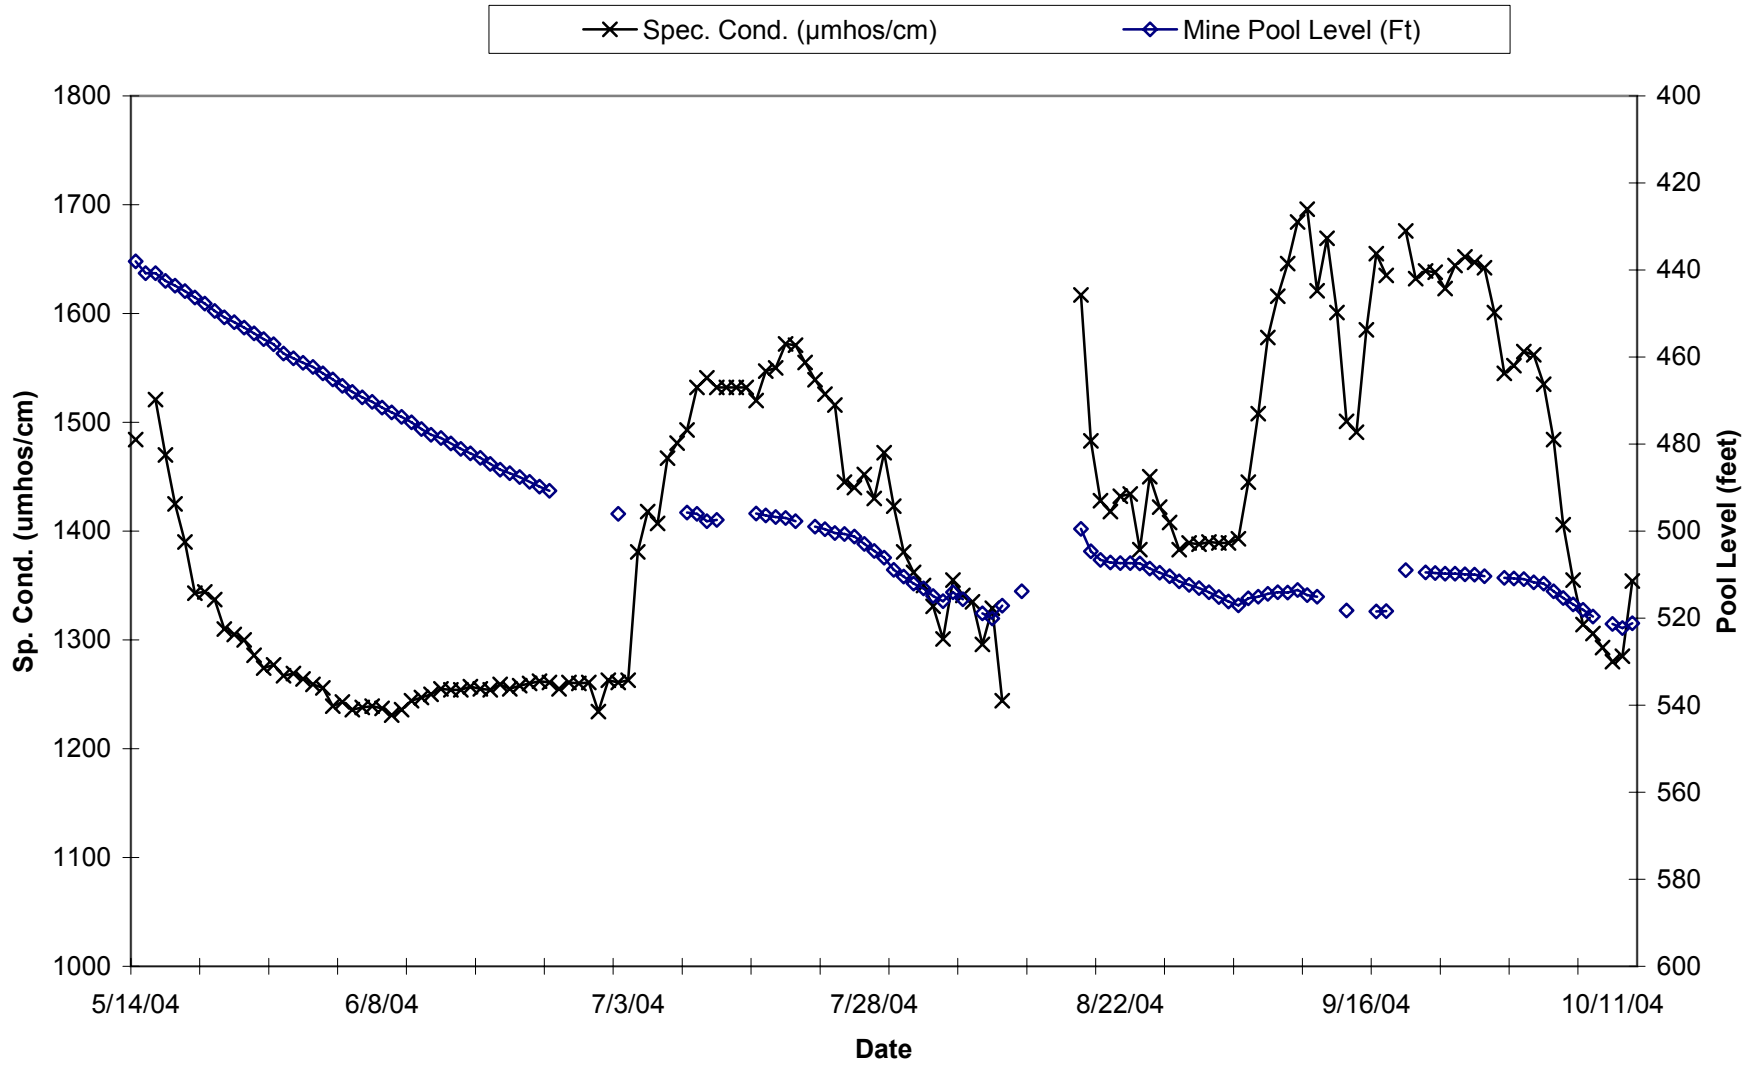

Wadesville Mine Water Conductance and Pool Level

Wadesville Mine Water Temperature and pH

Wadesville Mine Water Pumped Volume and Pool Level