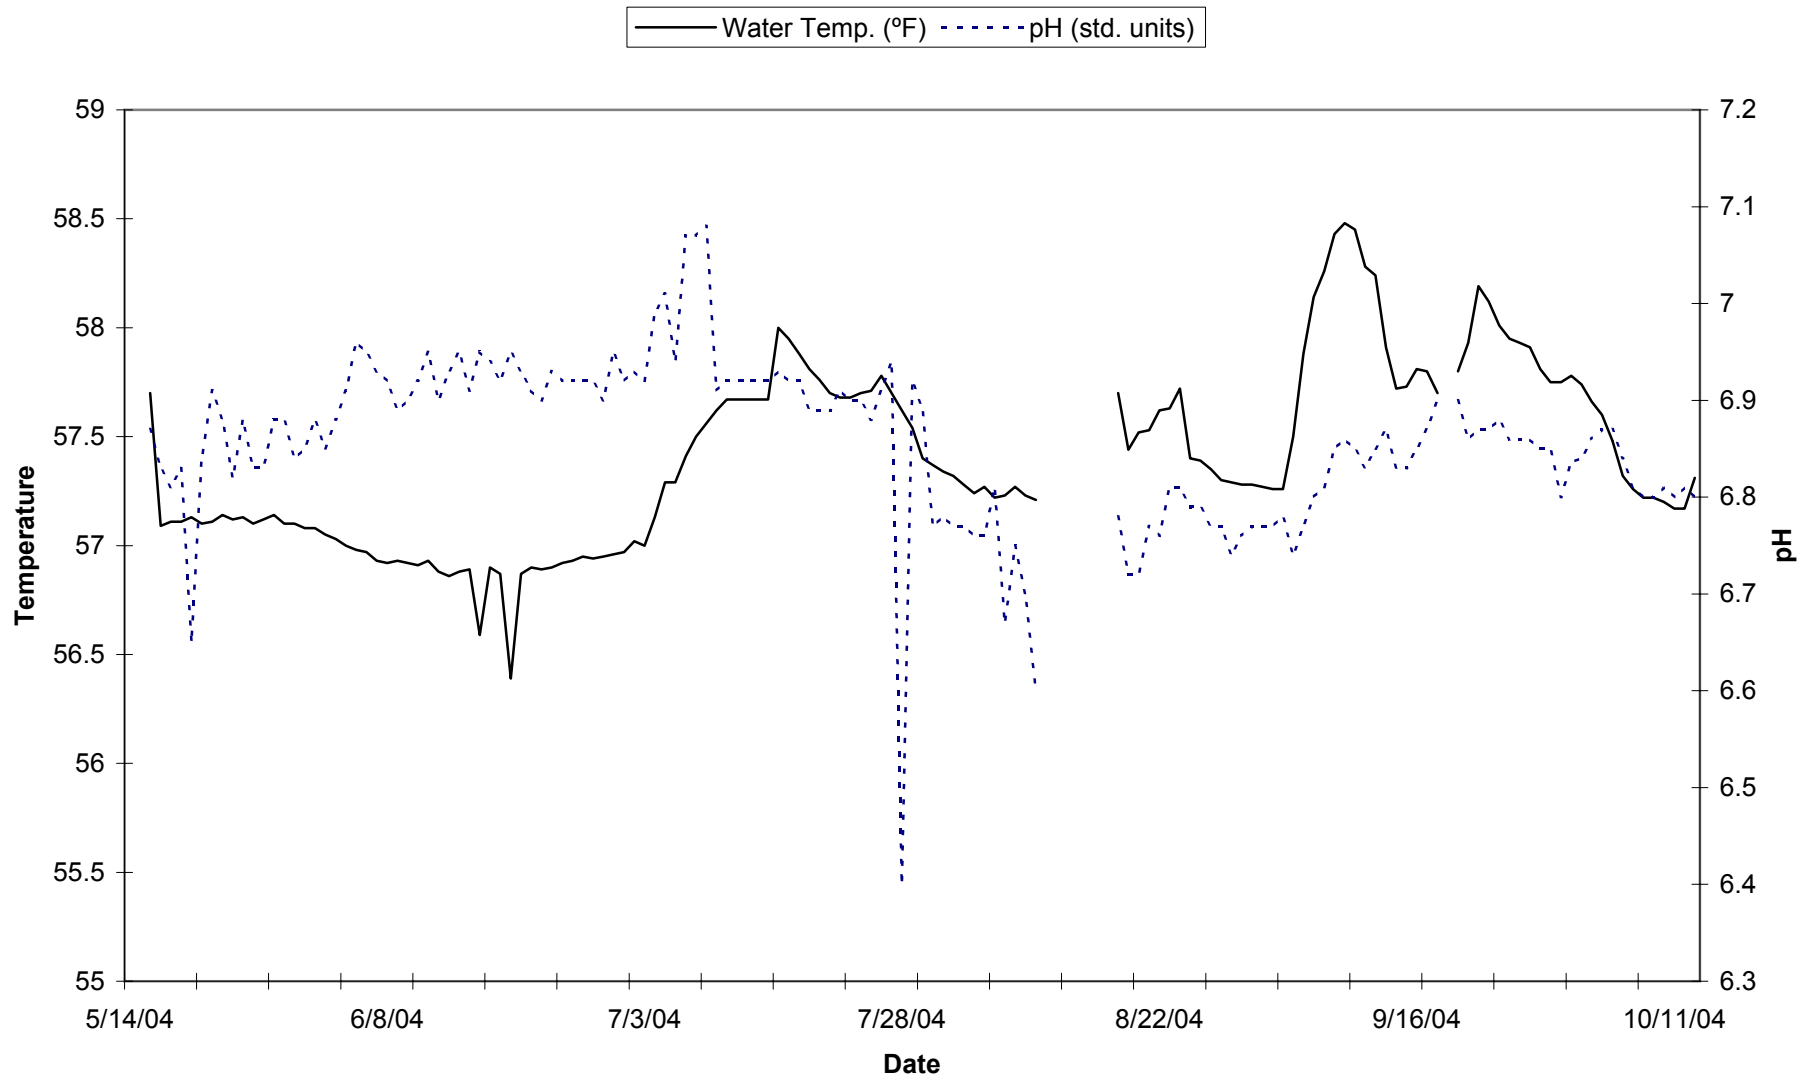

Wadesville Mine Water Conductance and Pool Level

Wadesville Mine Water Temperature and pH

Wadesville Mine Water Pumped Volume and Pool Level