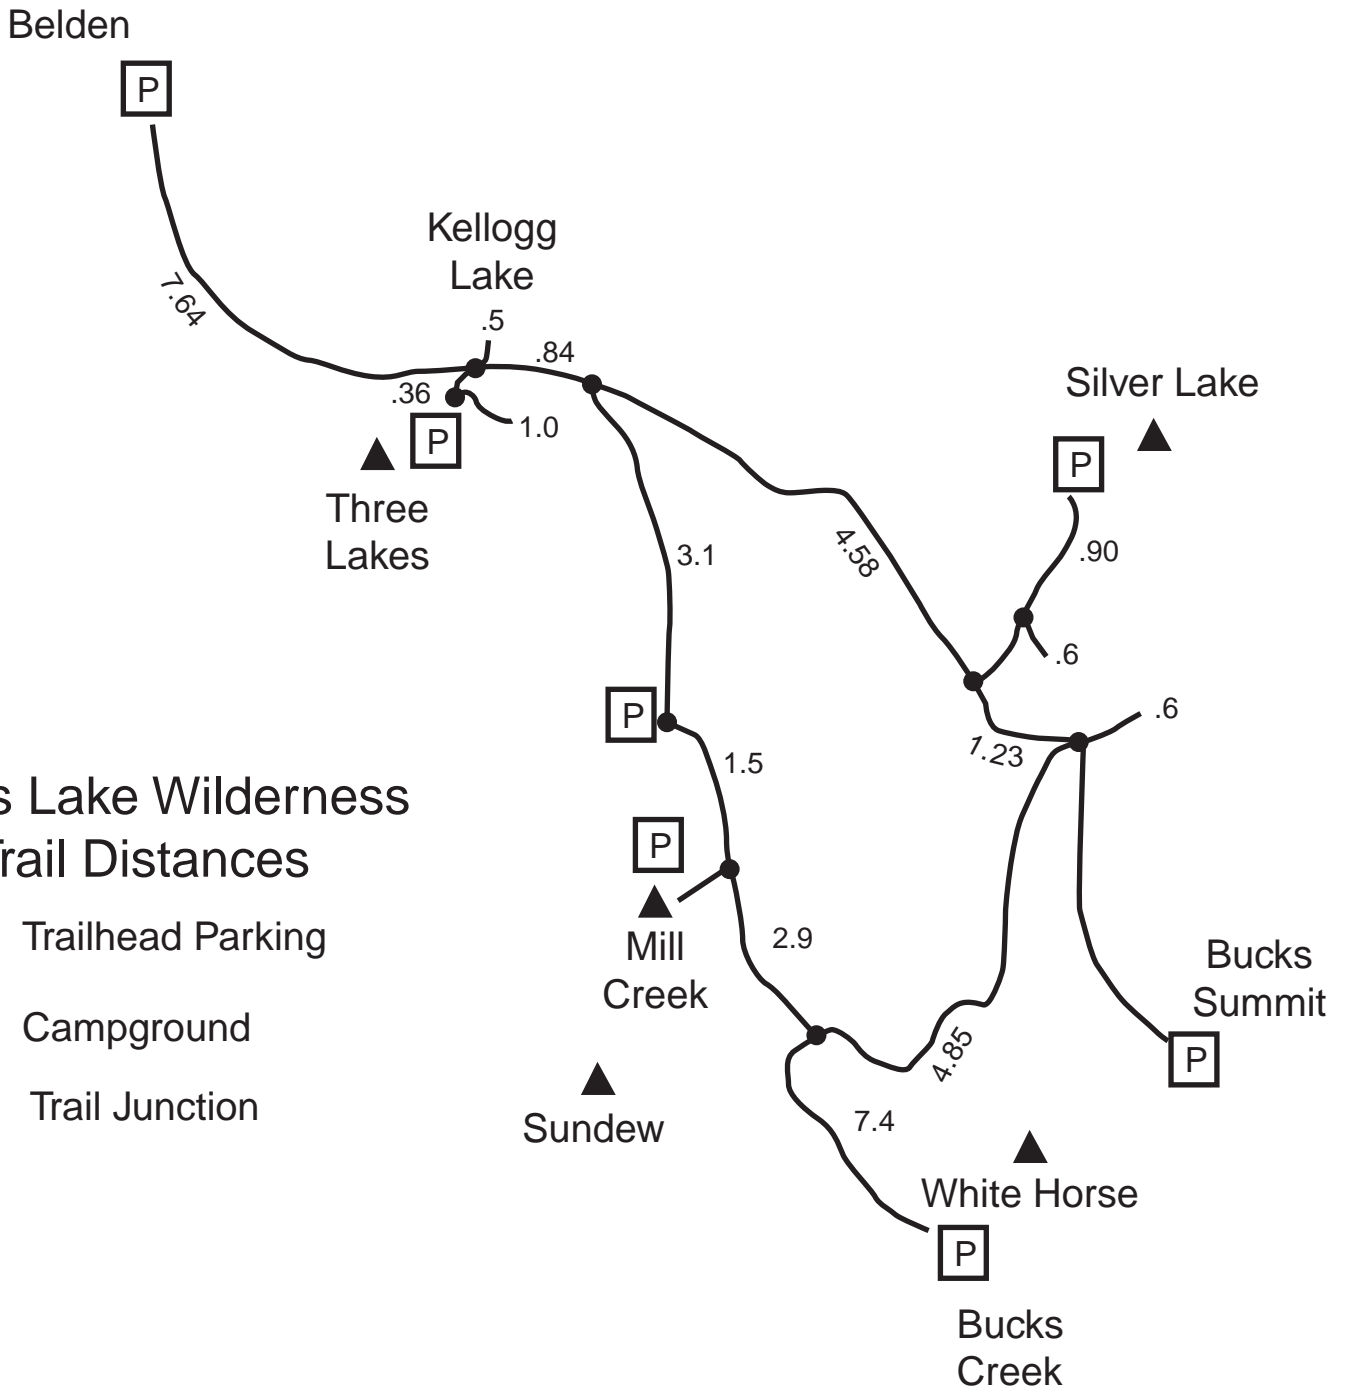

Bucks Lake Wilderness Trails

Bucks Lake Wilderness Trail Distances

- P Trailhead Parking
- ▲ Campground
- Trail Junction