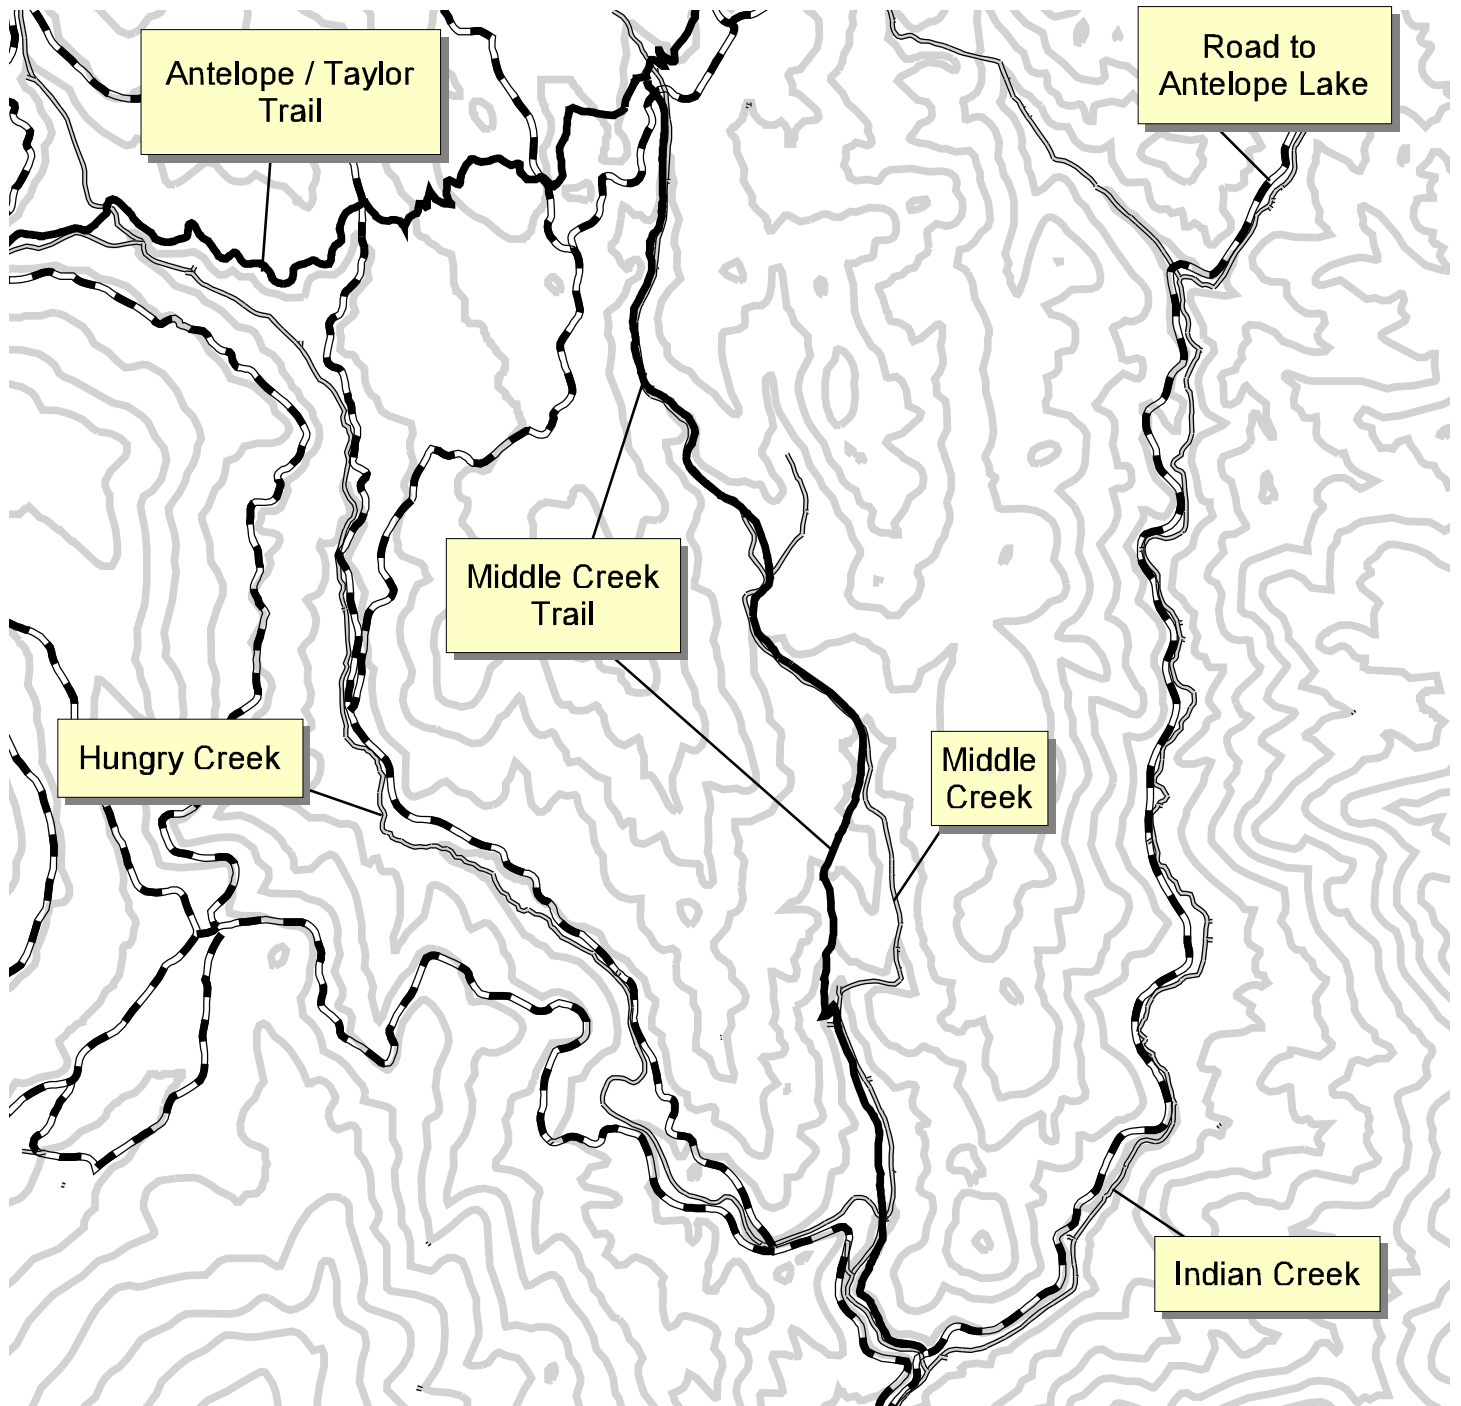

# Middle Creek Trail

-  Trail
-  200 ft. Contour
-  Road
-  River / Stream