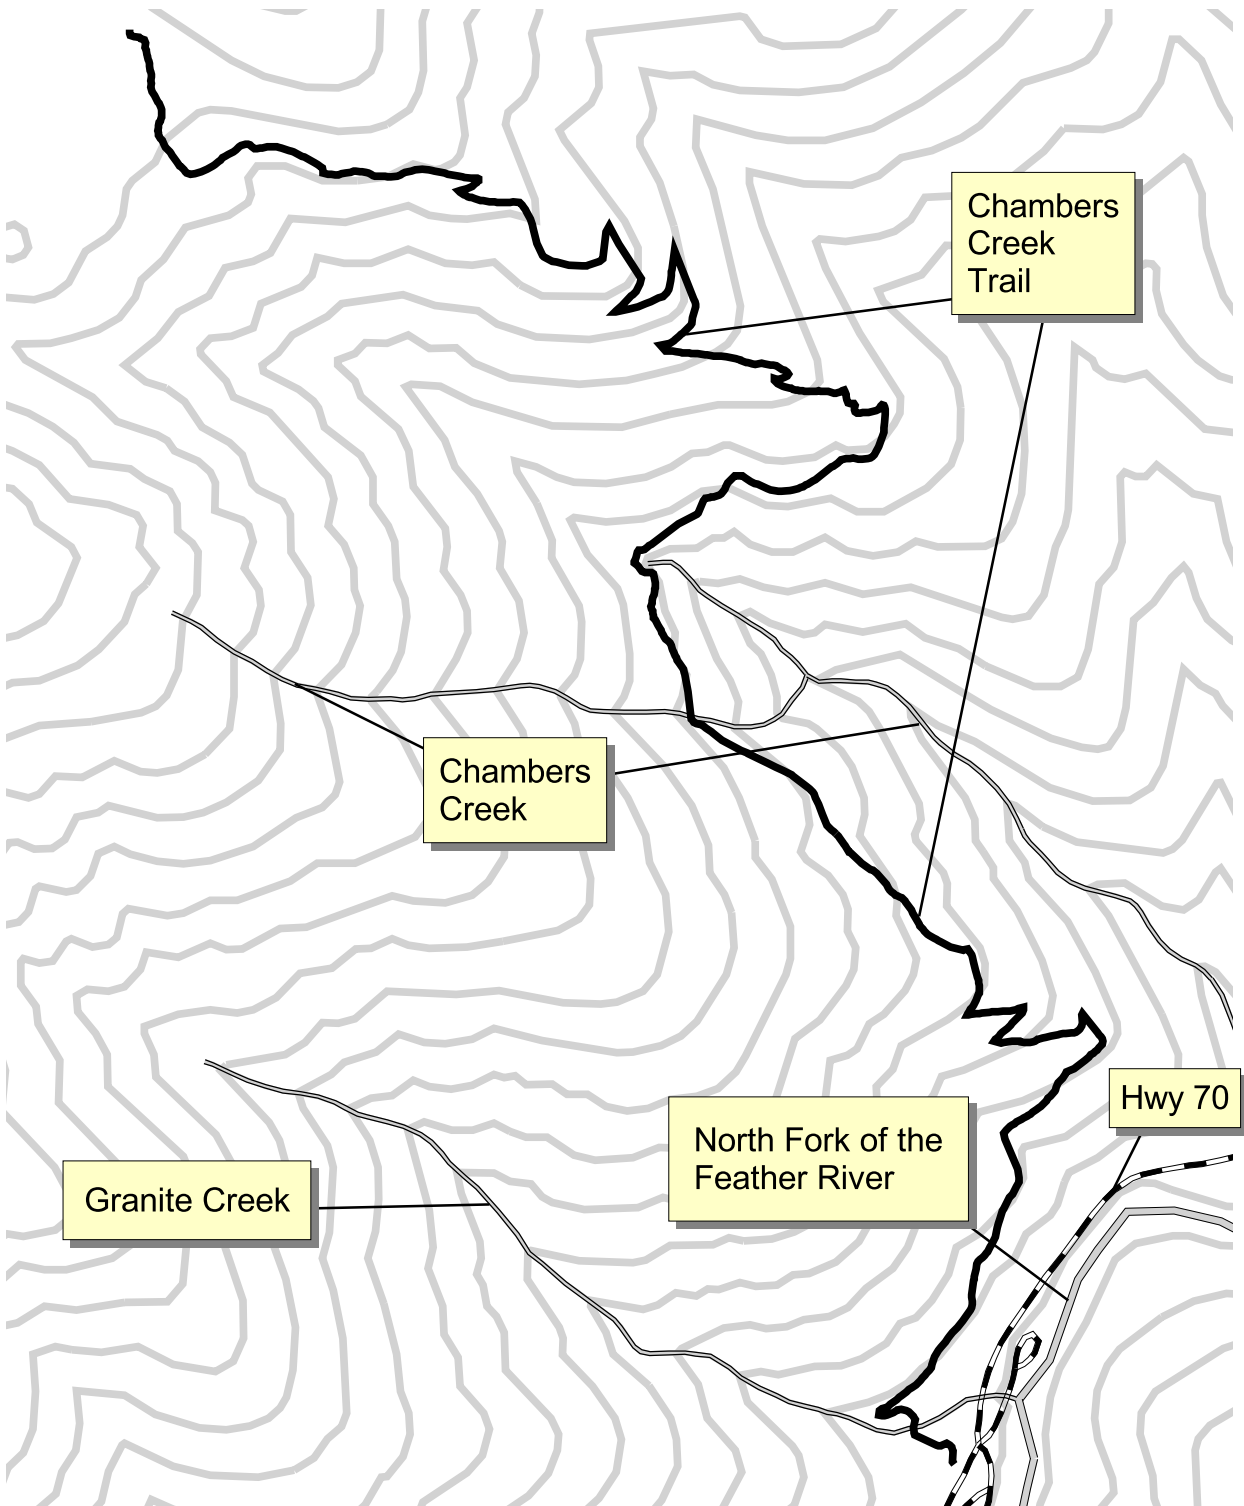

Chambers Creek Trail

Chambers
Creek
Trail

Chambers
Creek

Granite Creek

North Fork of the
Feather River

Hwy 70

-  Trail
-  200 ft. Contour
-  Road
-  River / Stream