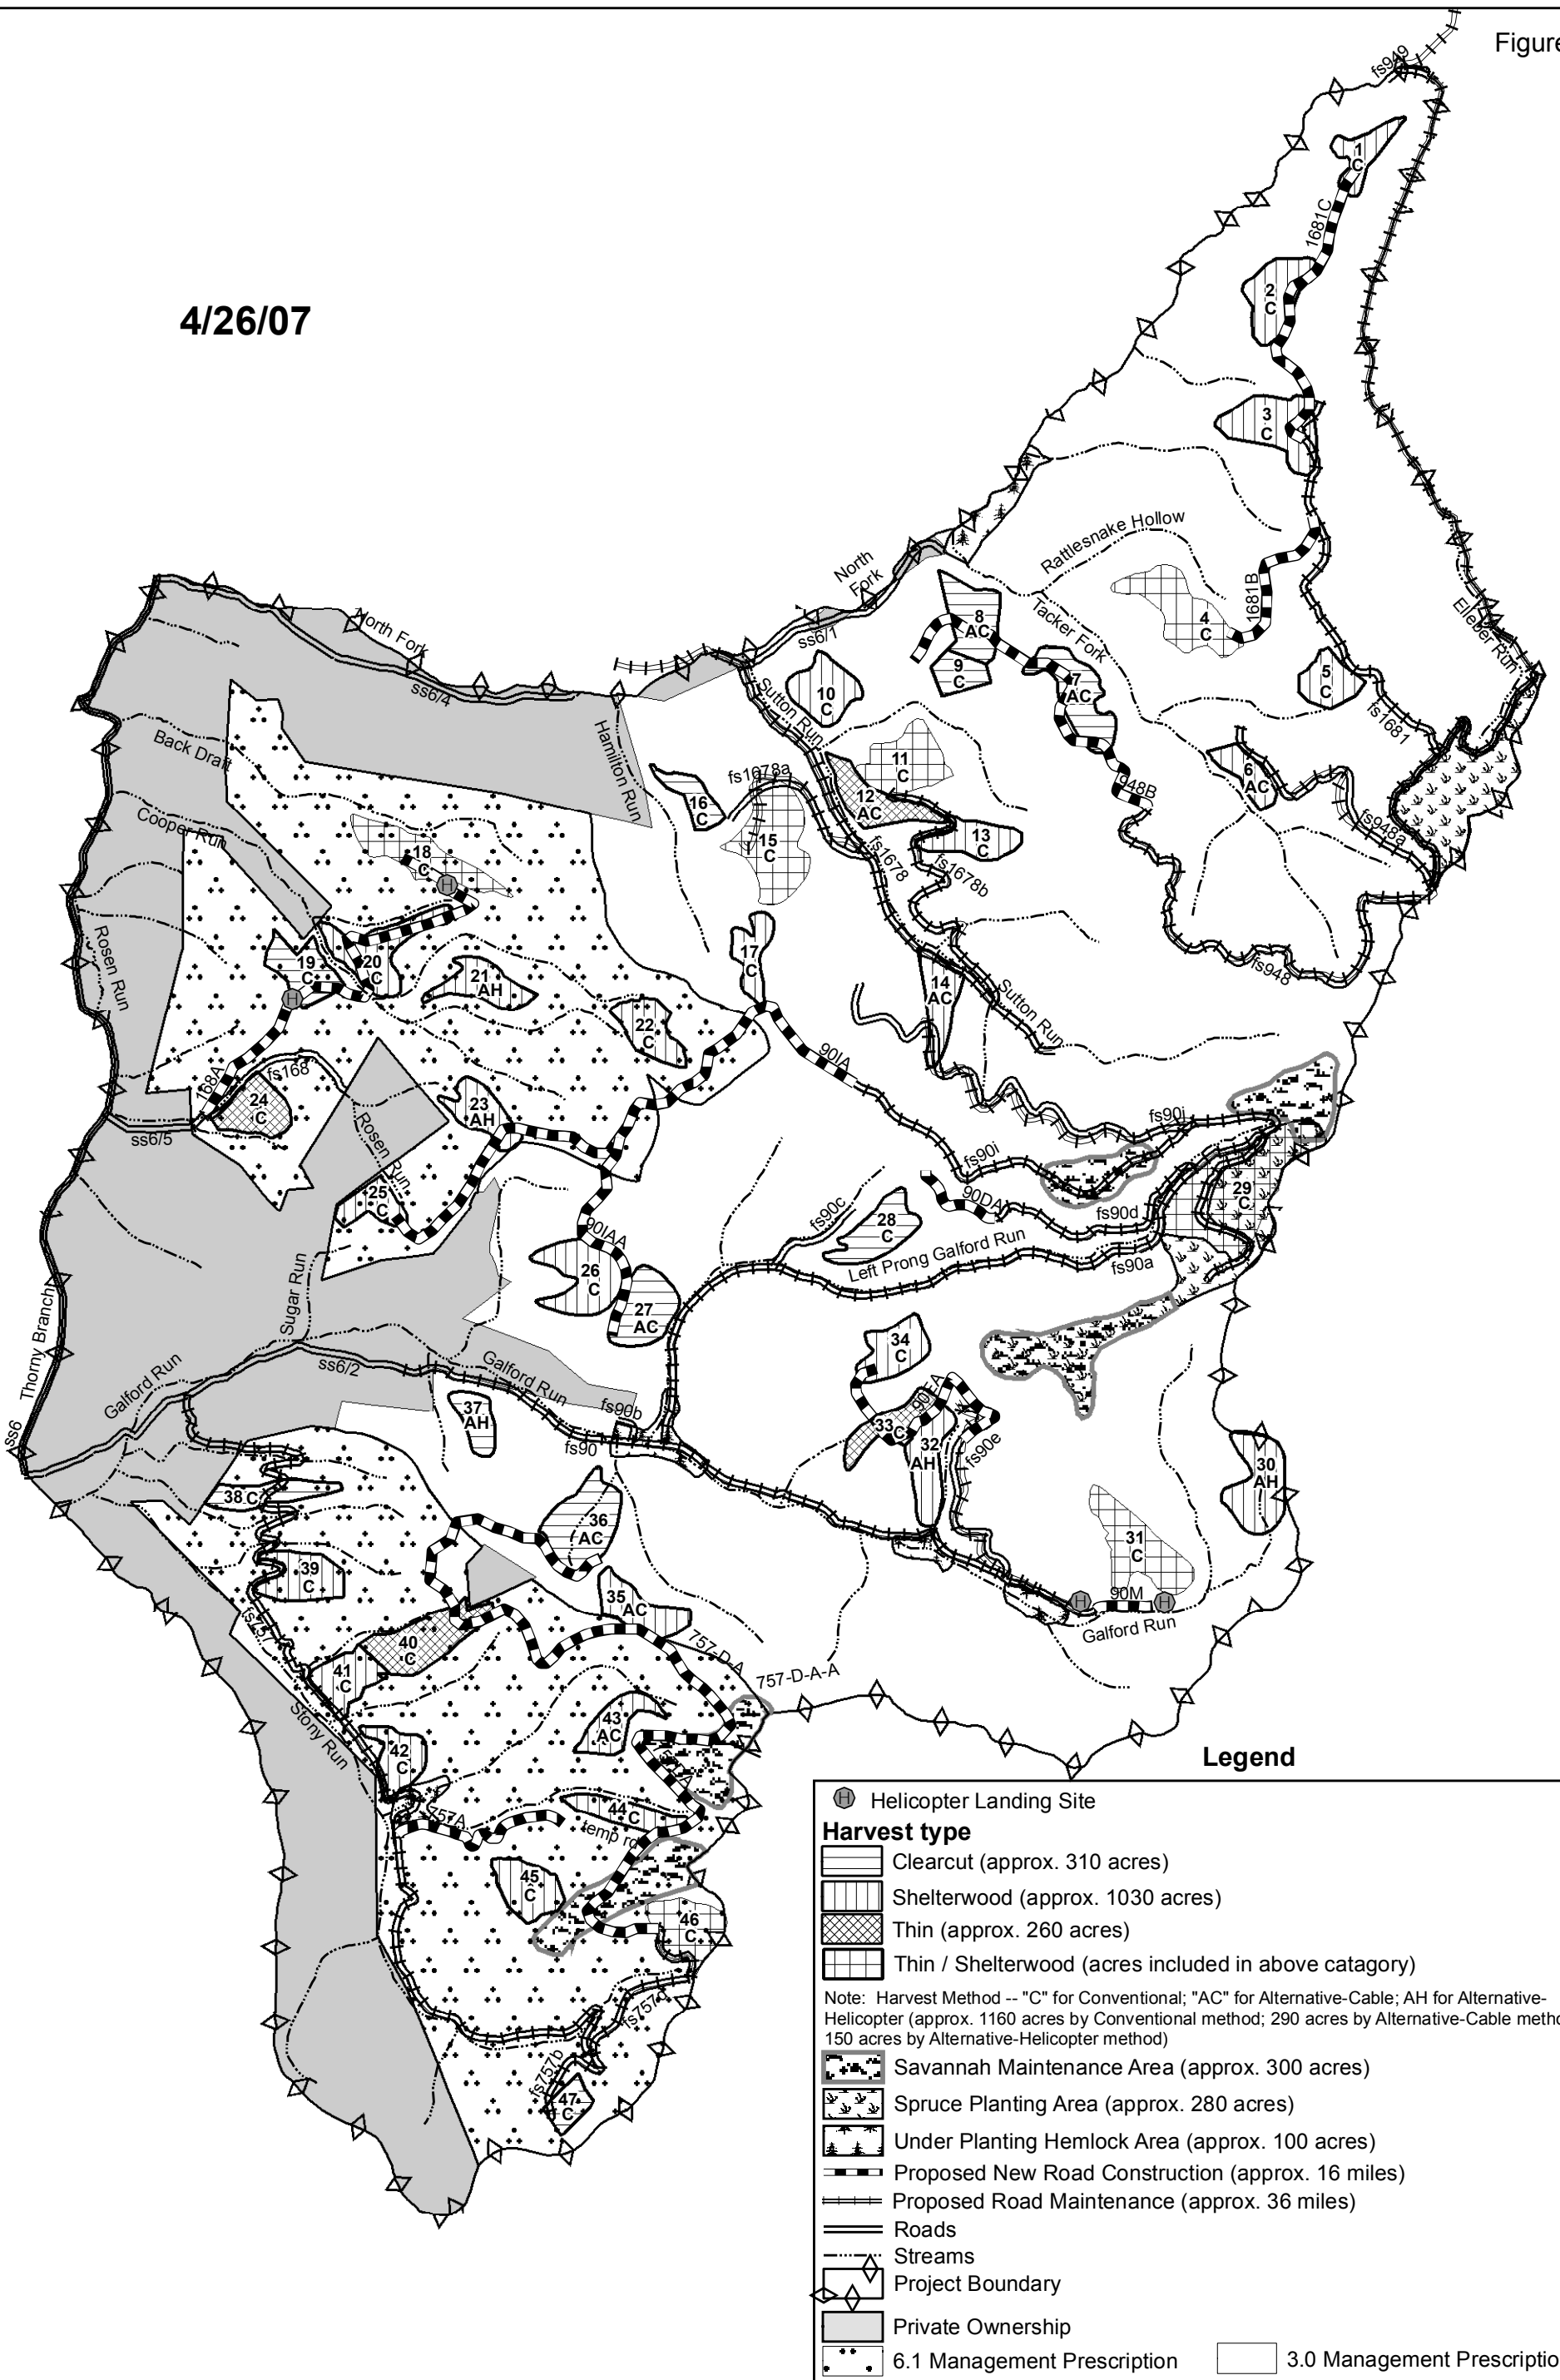

4/26/07

MNF GIS Staff
UTM, Zone 17, NAD 83

Monongahela National Forest
Ramshorn Project Area
Proposed Action

J:\files\office\nepe_team\project\ramshorn\gis_data\av_projects\ramshorn_pa_scoping\11X17_gdrive.mxd pnf 4/26/07

DISCLAIMER:
Original data were compiled from multiple source data and may not meet the U.S. National Map Accuracy Standards of the Office of the Management and Budget. This map has no warranties as to its contents or accuracy.