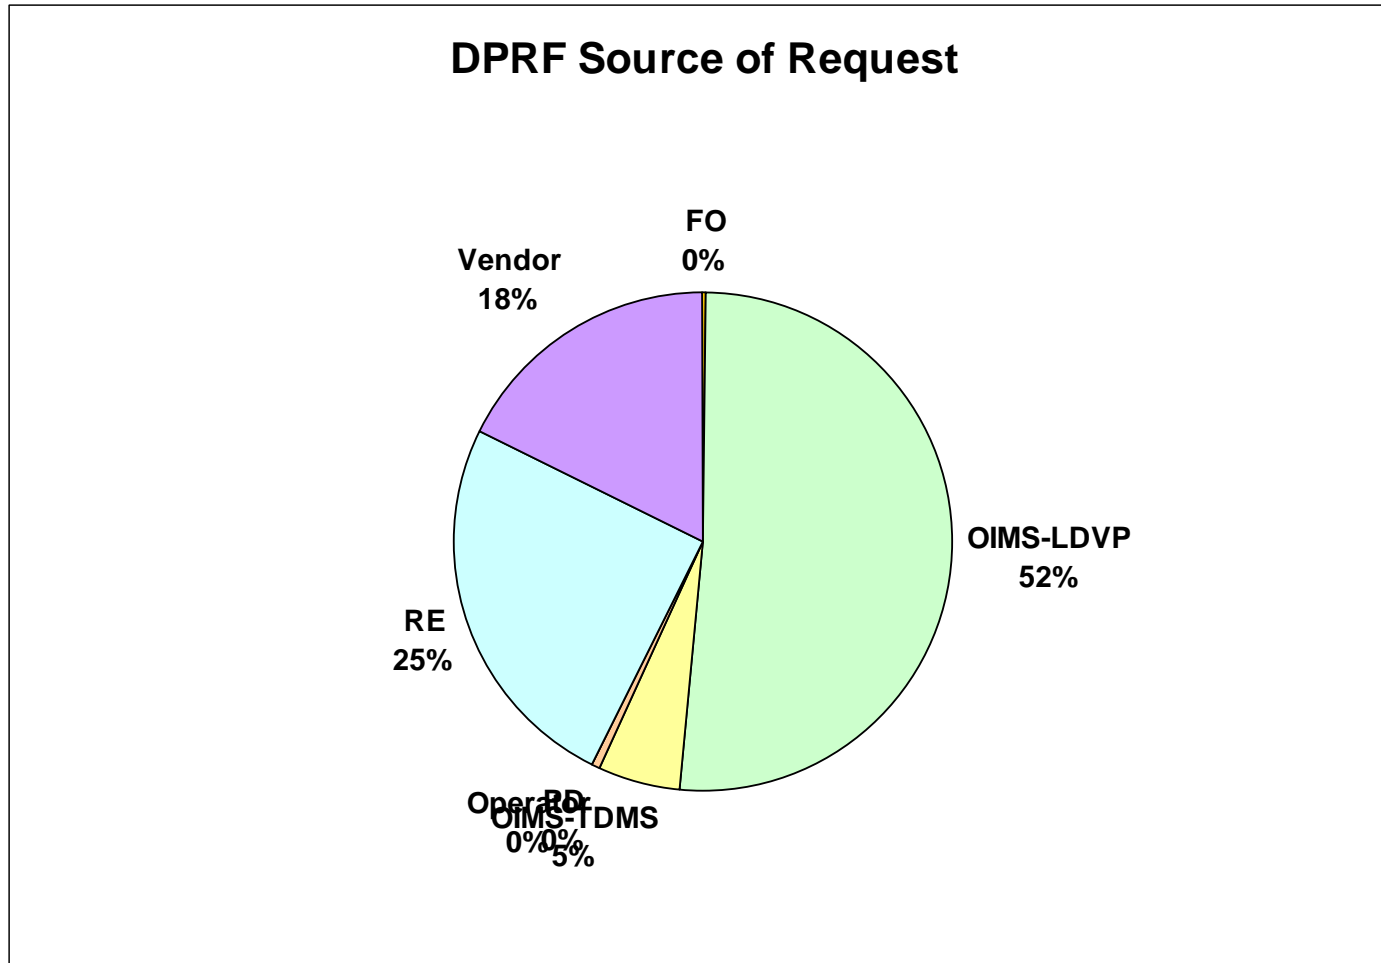

Legacy Data Verification

Data Problem Reports

- An internal system for documenting and tracking data problems from initial report through to final solution.
- Accessible to all MMS users
 - *Intranet web form (DPRF)*
- External/industry users
 - *Email: TDMS@mms.gov*
 - *TDMS enter DPRF*
- DPRF activity
 - *120 problems/month in 2007*

Legacy Data Verification

DPRF Activity

Legacy Data Verification

DPRF Sources

Legacy Data Verification

DPRF Data Types

Legacy Data Verification

Directional Surveys