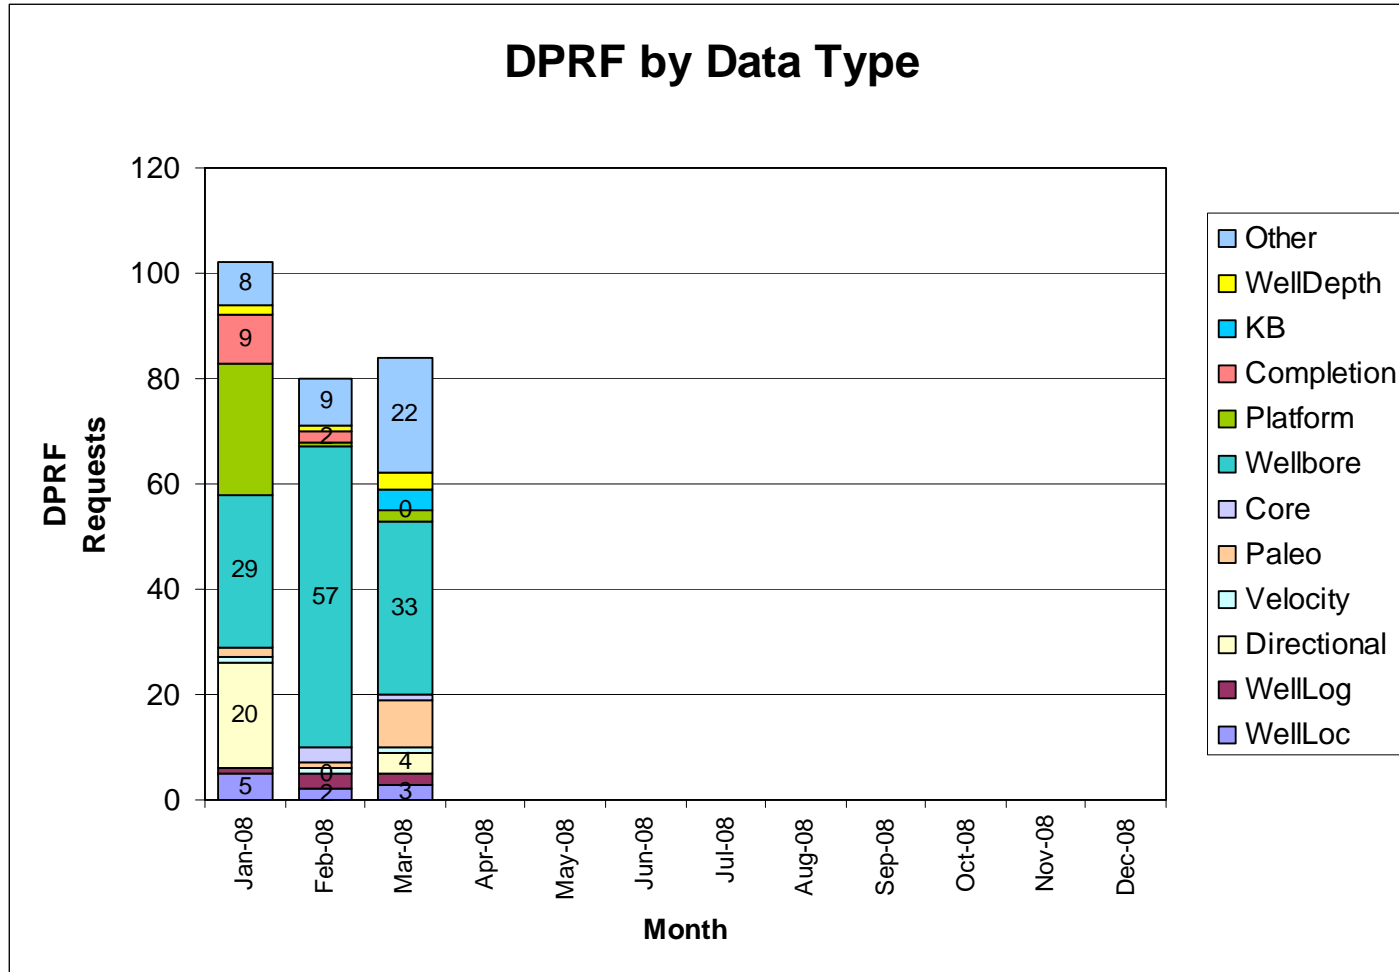

Legacy Data Verification

Data Problem Reports

- An internal system for documenting and tracking data problems from initial report through to final solution.
- Accessible to all MMS users
 - *Intranet web form (DPRF)*
- External/industry users
 - *Email: TDMS@mms.gov*
 - *TDMS enter DPRF*
- DPRF activity
 - *120 problems/month in 2007*

Legacy Data Verification

DPRF Activity

Legacy Data Verification

DPRF Sources

Legacy Data Verification

DPRF Data Types

Legacy Data Verification

Directional Surveys

Legacy Data Verification

70-series Activity

Legacy Data Verification

70-series Target

Legacy Data Verification

70-series Performance