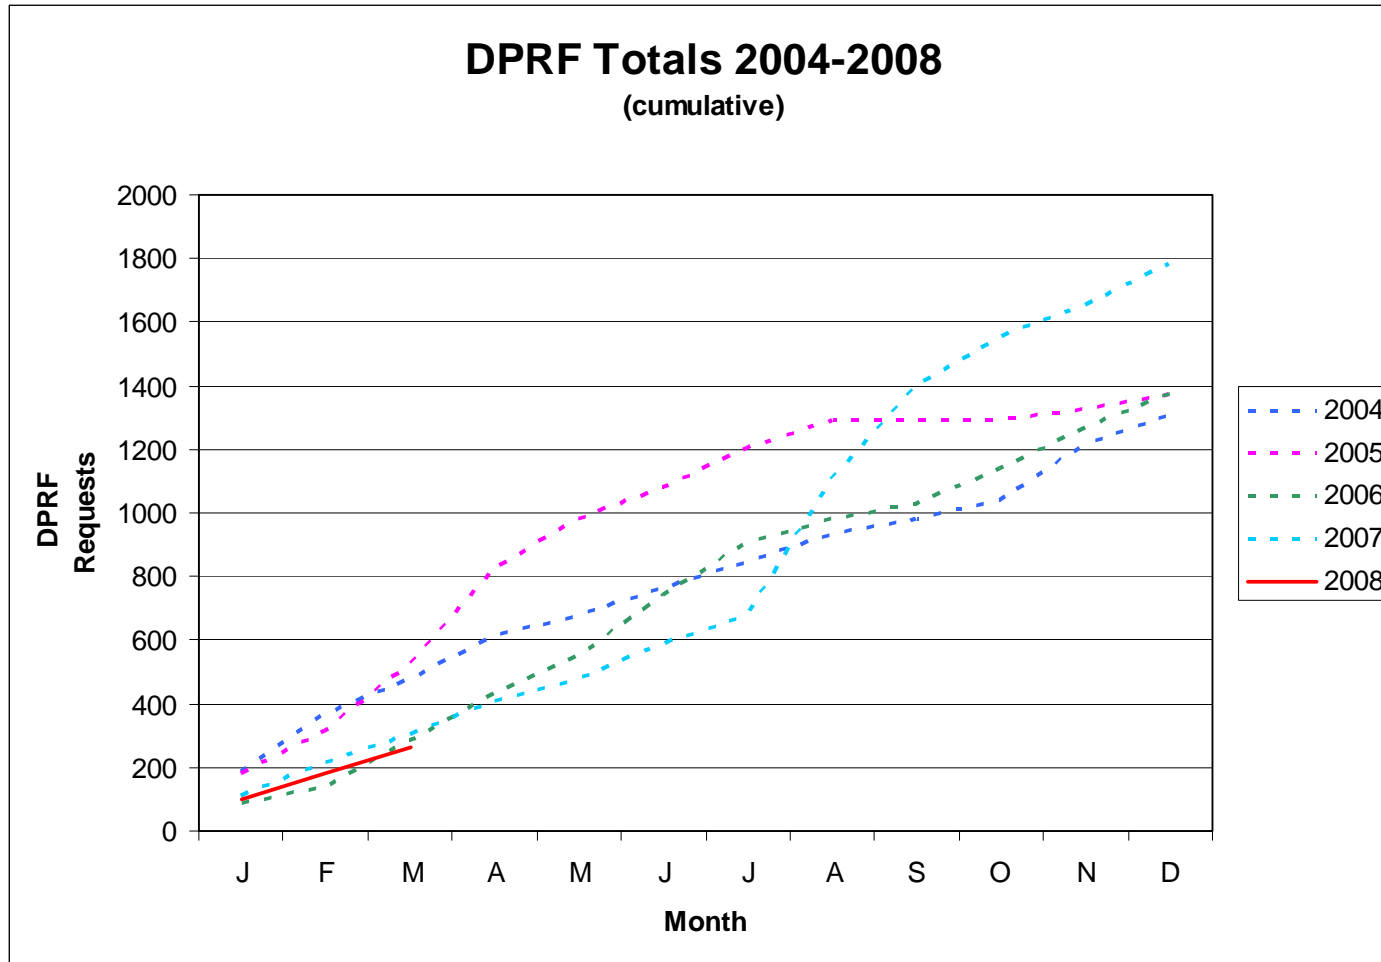

Legacy Data Verification

Data Problem Reports

- An internal system for documenting and tracking data problems from initial report through to final solution.
- Accessible to all MMS users
 - *Intranet web form (DPRF)*
- External/industry users
 - *Email: TDMS@mms.gov*
 - *TDMS enter DPRF*
- DPRF activity
 - *120 problems/month in 2007*

Legacy Data Verification

DPRF Activity

Legacy Data Verification

DPRF Sources

Legacy Data Verification

DPRF Data Types

Legacy Data Verification

Directional Surveys