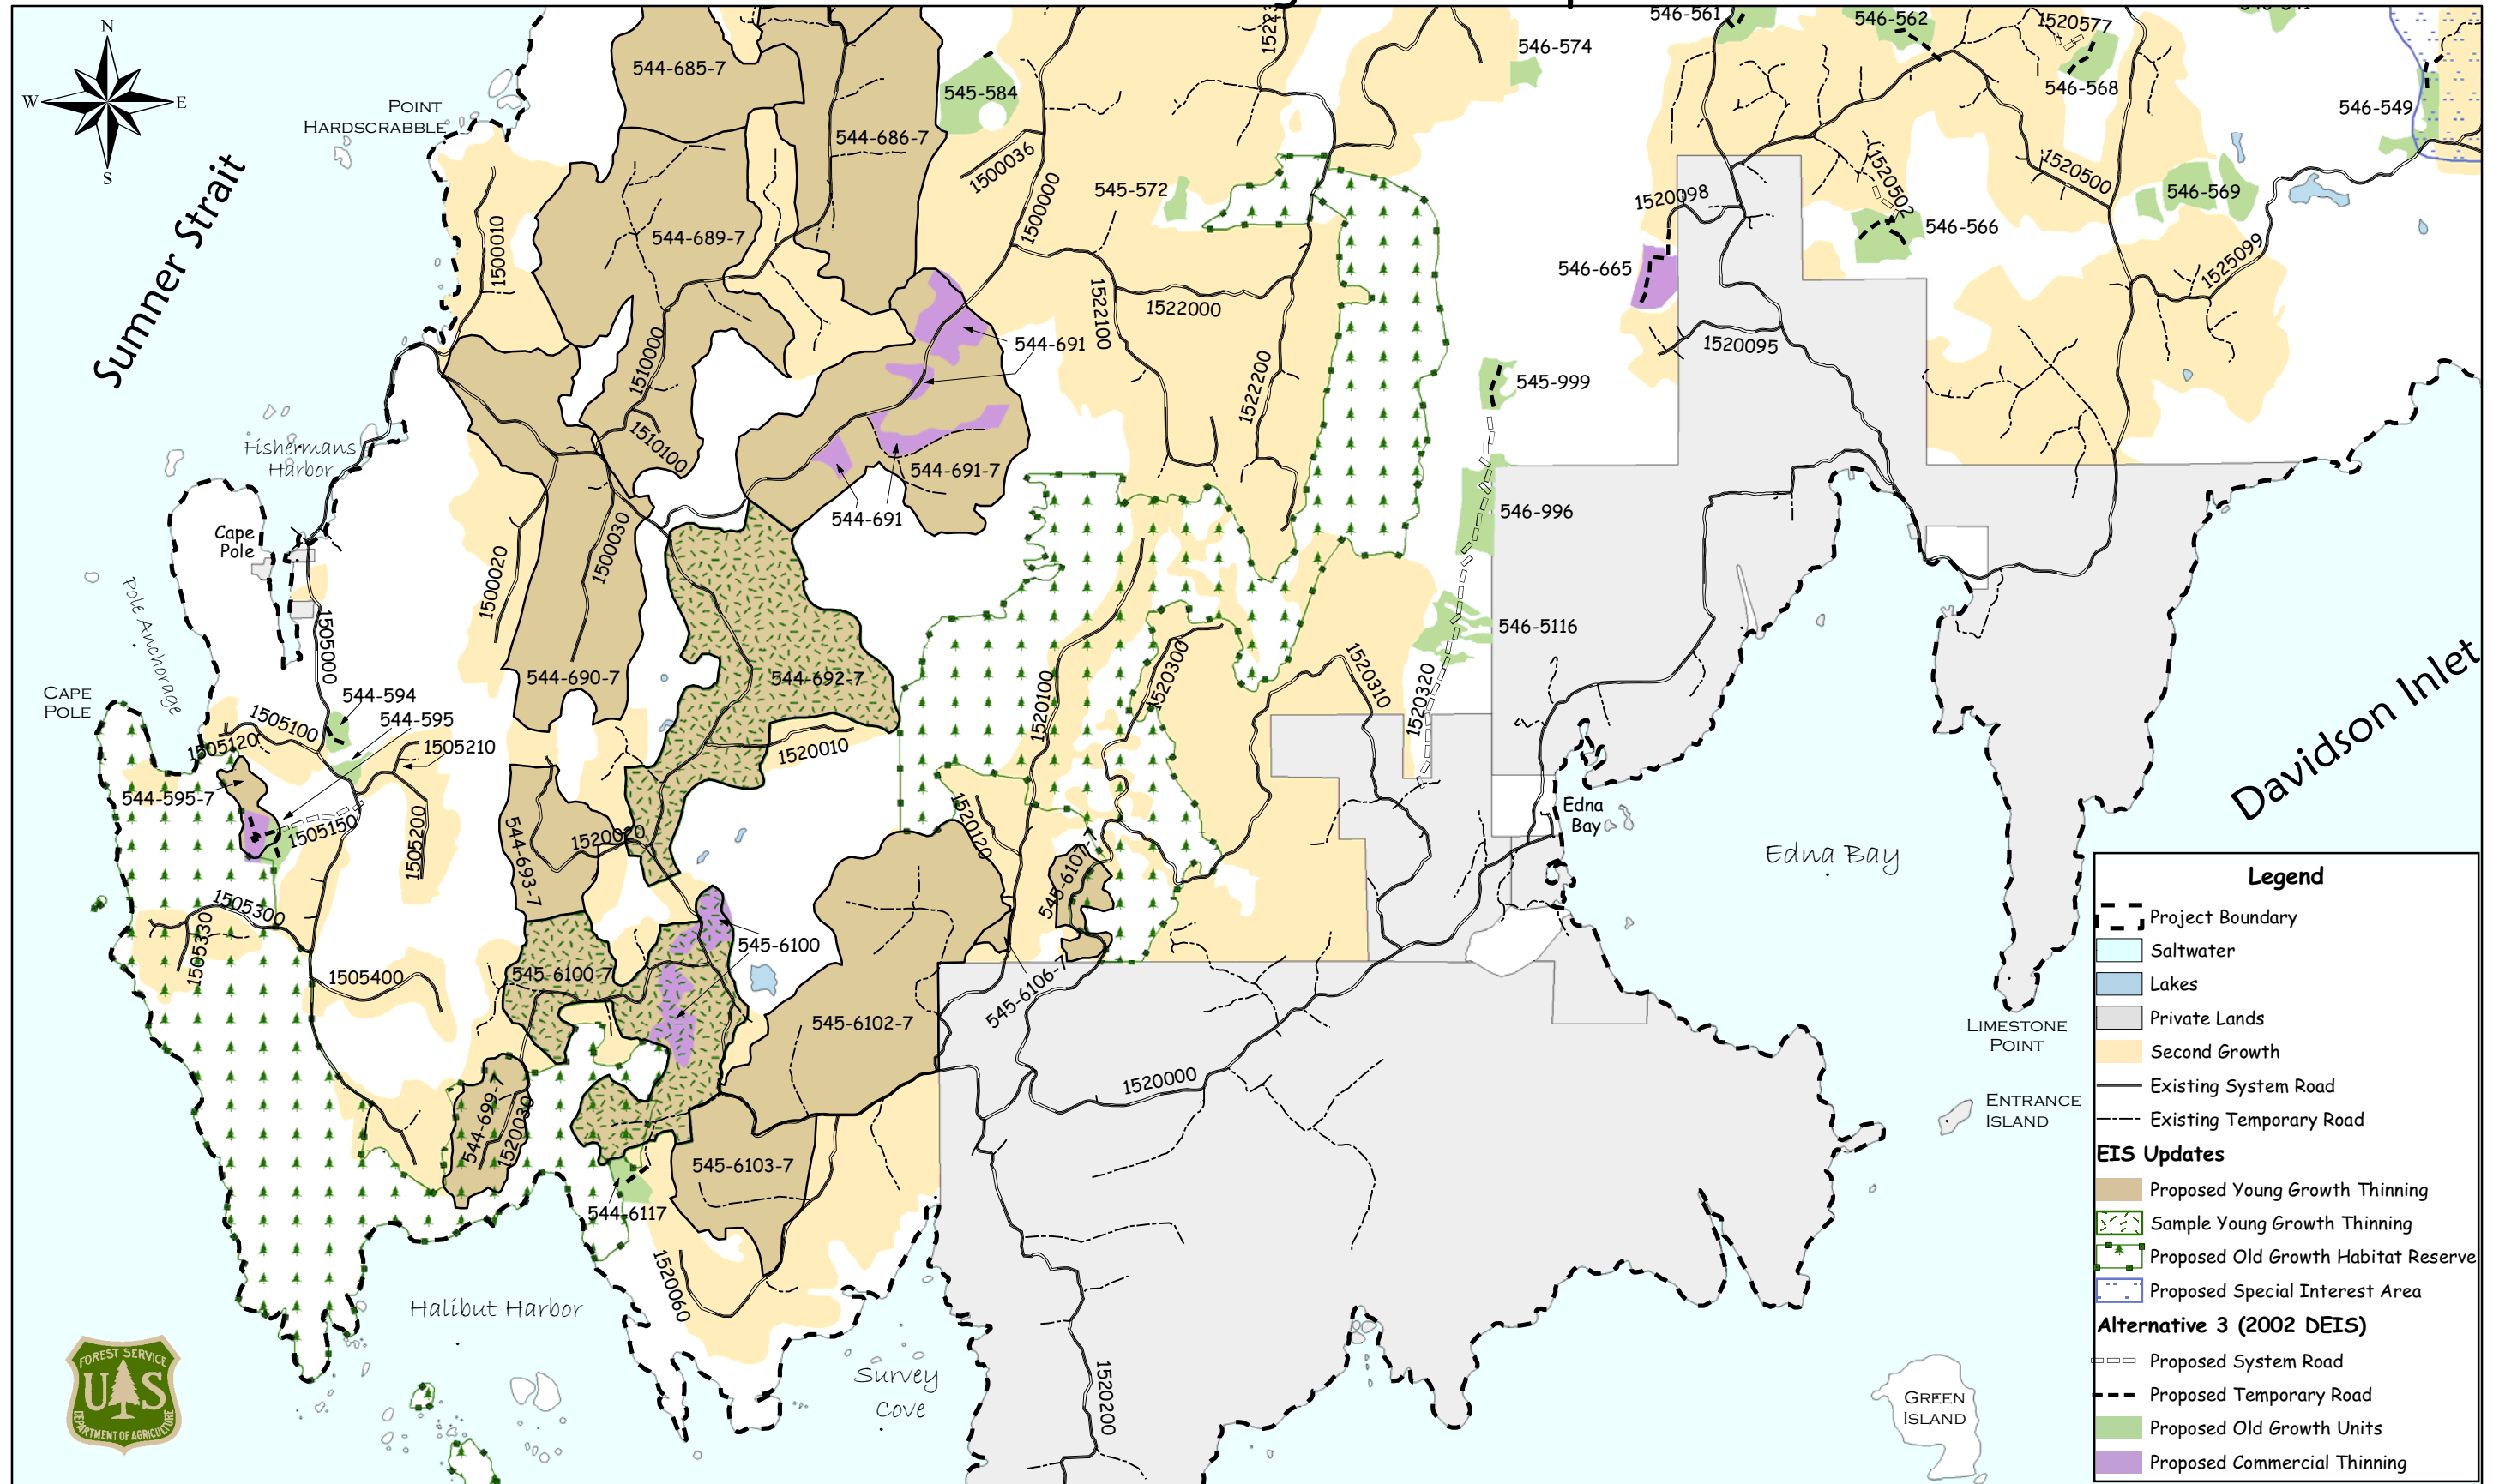

DRAFT - Kosciusko EIS Young Growth Update - DRAFT

South Project Area

Legend

- Project Boundary
- Saltwater
- Lakes
- Private Lands
- Second Growth
- Existing System Road
- Existing Temporary Road
- EIS Updates**
- Proposed Young Growth Thinning
- Sample Young Growth Thinning
- Proposed Old Growth Habitat Reserve
- Proposed Special Interest Area
- Alternative 3 (2002 DEIS)**
- Proposed System Road
- Proposed Temporary Road
- Proposed Old Growth Units
- Proposed Commercial Thinning

Note: This map is compiled from various digital geographic data and may not meet National Map Accuracy Standards.

Map is for display purposes only, and is not intended as a field guide.

j:/fsfiles/office/gis/kosciusko/FEIS/maps/jay_08292007south.pdf, syb, 8/29/2007

DRAFT - Kosciusko EIS Young Growth Update - DRAFT

North Project Area

Note: This map is compiled from various digital geographic data and may not meet National Map Accuracy Standards.

Map is for display purposes only, and is not intended as a field guide.

2,640 0 2,640
Feet

j:/fsfiles/office/gis/kosciusko/FEIS/maps/jay_08292007north.pdf, syb, 8/29/2007

Map 2 of 2