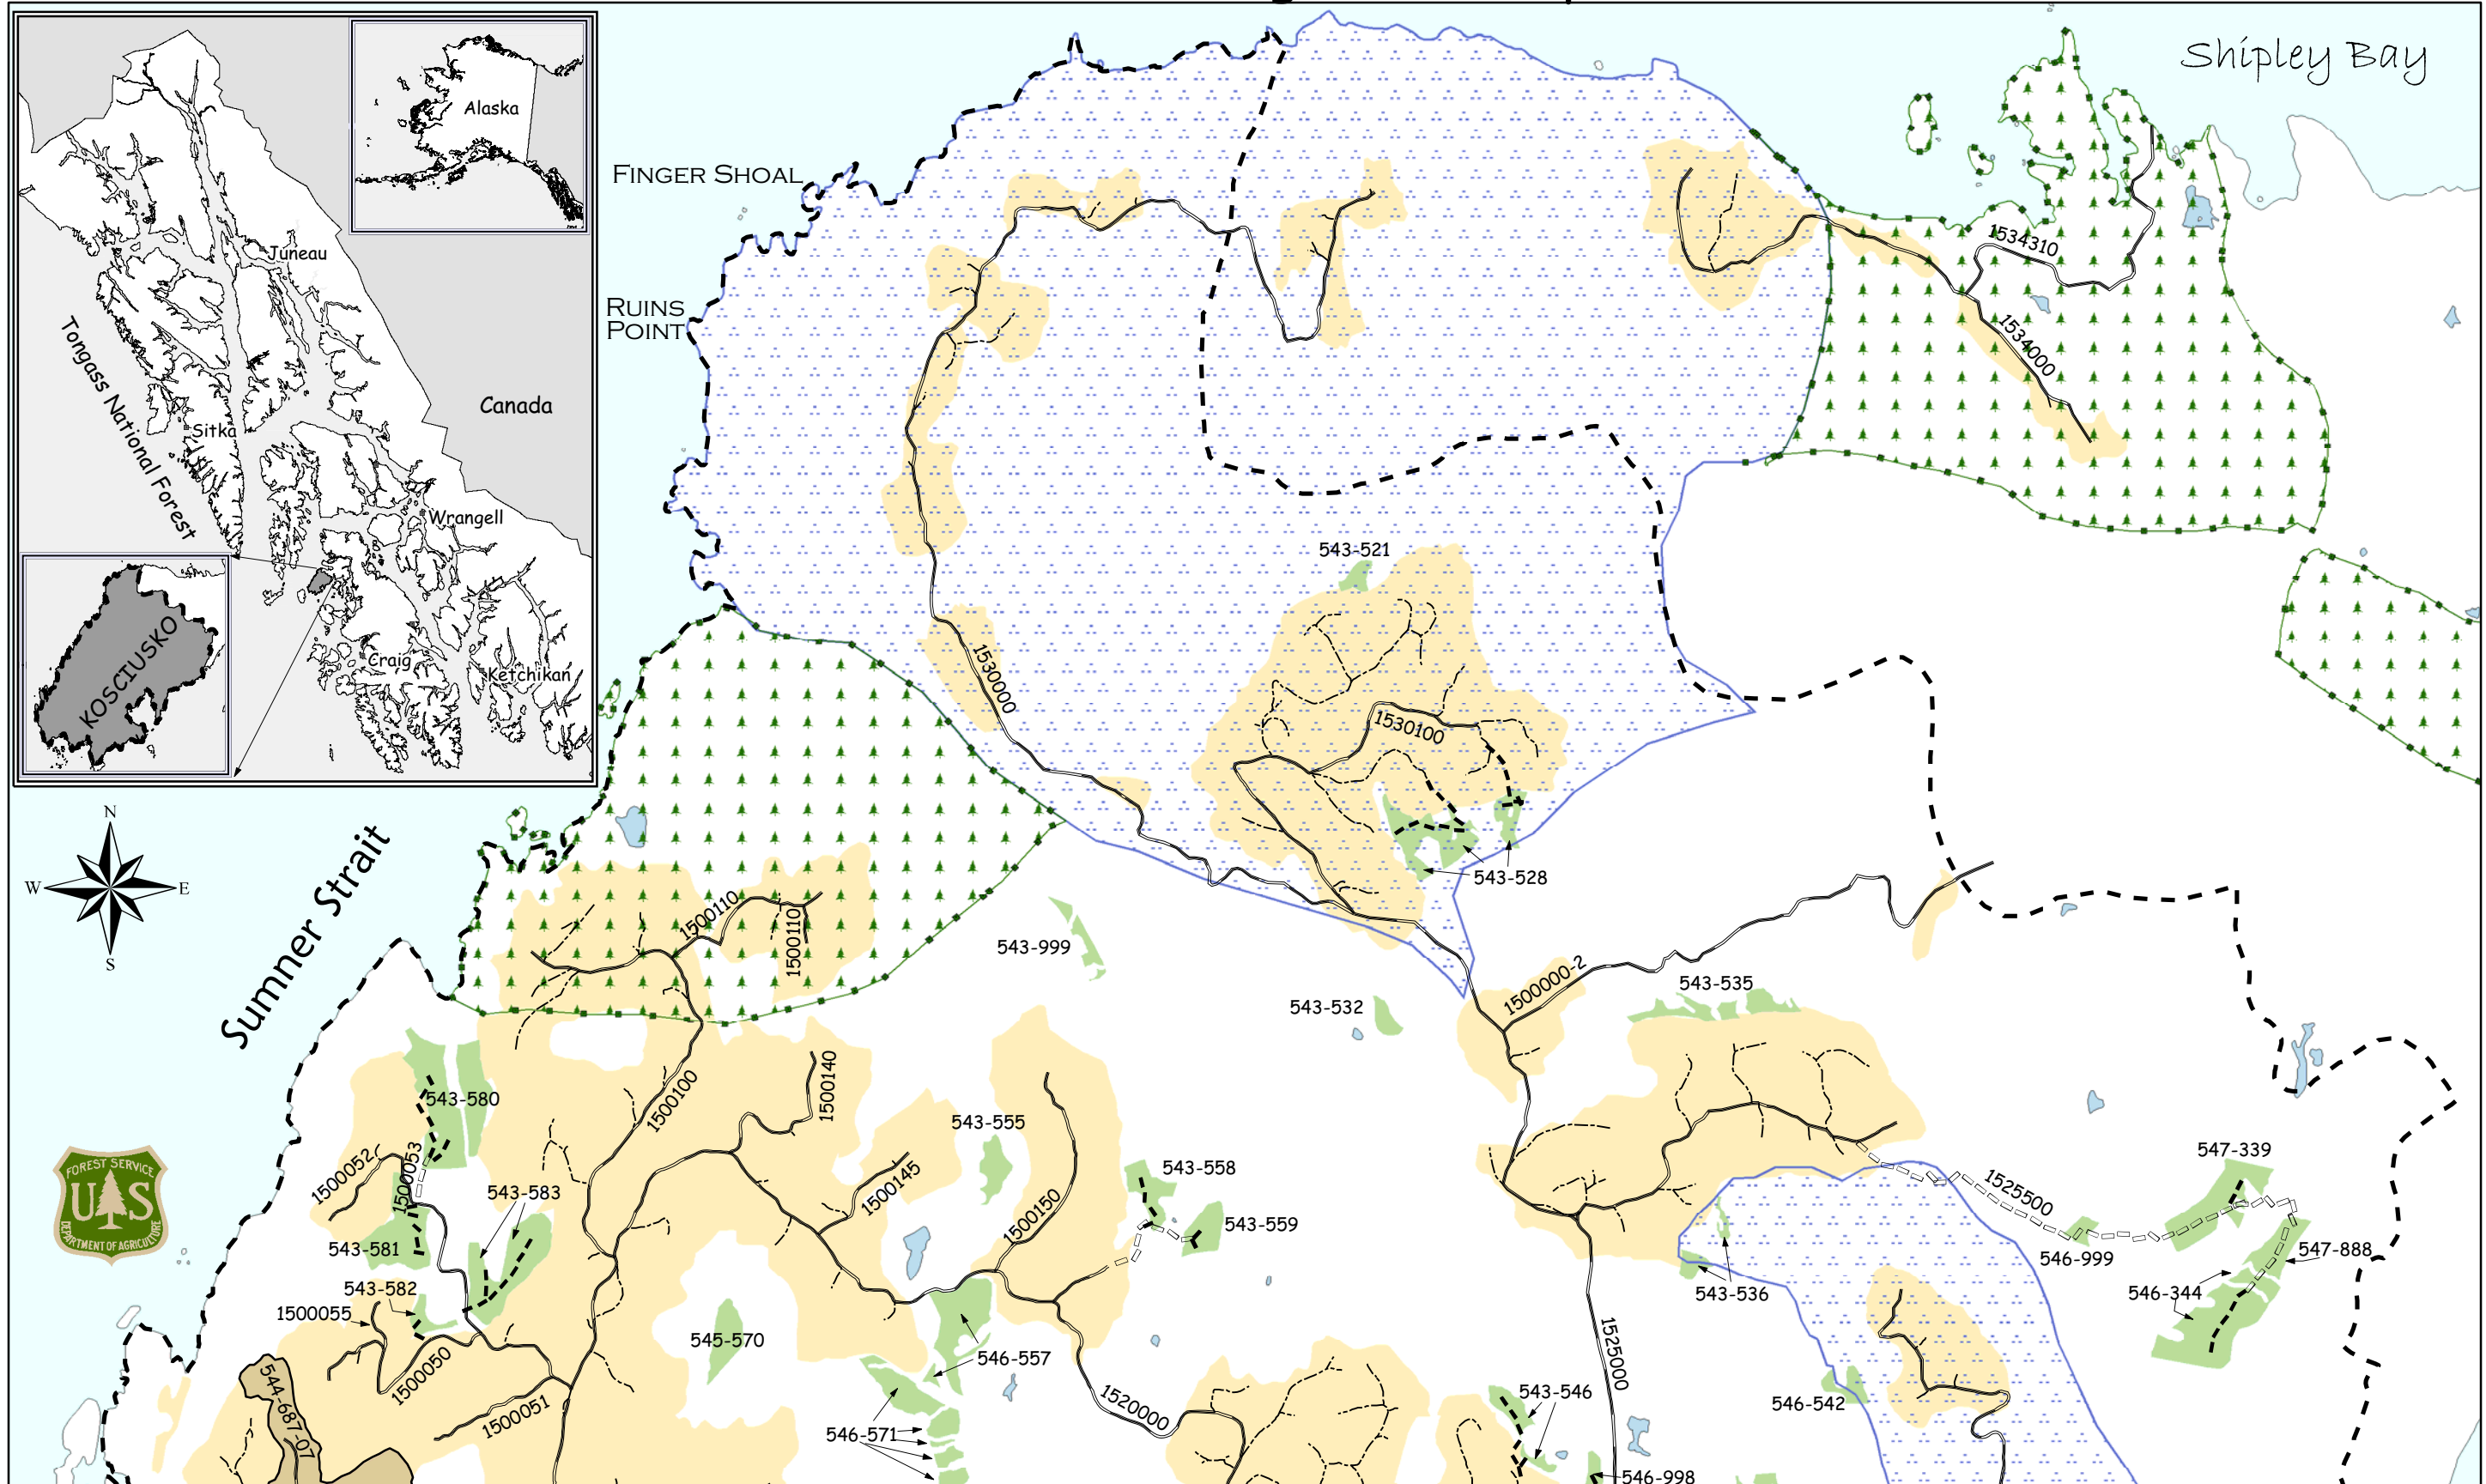

DRAFT - Kosciusko EIS Young Growth Update - DRAFT

South Project Area

Legend

- Project Boundary
- Saltwater
- Lakes
- Private Lands
- Second Growth
- Existing System Road
- Existing Temporary Road
- EIS Updates**
- Proposed Young Growth Thinning
- Sample Young Growth Thinning
- Proposed Old Growth Habitat Reserve
- Proposed Special Interest Area
- Alternative 3 (2002 DEIS)**
- Proposed System Road
- Proposed Temporary Road
- Proposed Old Growth Units
- Proposed Commercial Thinning

Note: This map is compiled from various digital geographic data and may not meet National Map Accuracy Standards.

Map is for display purposes only, and is not intended as a field guide.

j:/fsfiles/office/gis/kosciusko/FEIS/maps/jay_08292007south.pdf, syb, 8/29/2007

DRAFT - Kosciusko EIS Young Growth Update - DRAFT

North Project Area

Note: This map is compiled from various digital geographic data and may not meet National Map Accuracy Standards.

Map is for display purposes only, and is not intended as a field guide.

2,640 0 2,640
Feet

j:/fsfiles/office/gis/kosciusko/FEIS/maps/jay_08292007north.pdf, syb, 8/29/2007

Map 2 of 2