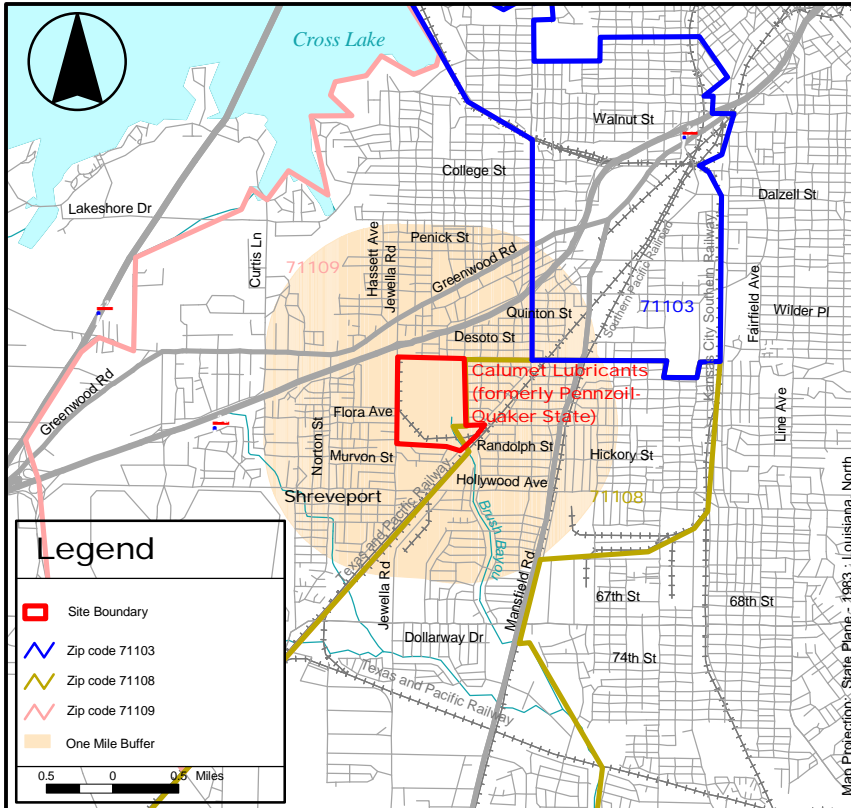

Calumet Lubricants (formerly Pennzoil-Quaker State)

Shreveport, Louisiana

EPA Facility ID LAD008052334

Caddo Parish, Louisiana

Demographic Statistics

Within Area of Concern*

	.25mi	.5mi	1mi
Total Population	3417	7501	20532
White alone	453	1066	3027
Black alone	2920	6337	17211
Am. Indian & Alaska Native alone	4	8	46
Asian alone	3	6	26
Native Hawaiian and Other Pacific Islander alone	0	0	0
Some other race alone	6	19	49
Two or More races	33	66	177
Hispanic or Latino	33	73	21
Children Aged 6 & Younger	396	838	2273
Adults Aged 65 & Older	282	753	2359
Females Aged 15 - 44	813	1761	4618
Total Housing Units	1263	2943	8158

Base Map Source: 1995 TIGER/Line Files

Demographics Statistics Source: 2000 US Census
*Calculated using an area-proportion spatial analysis technique