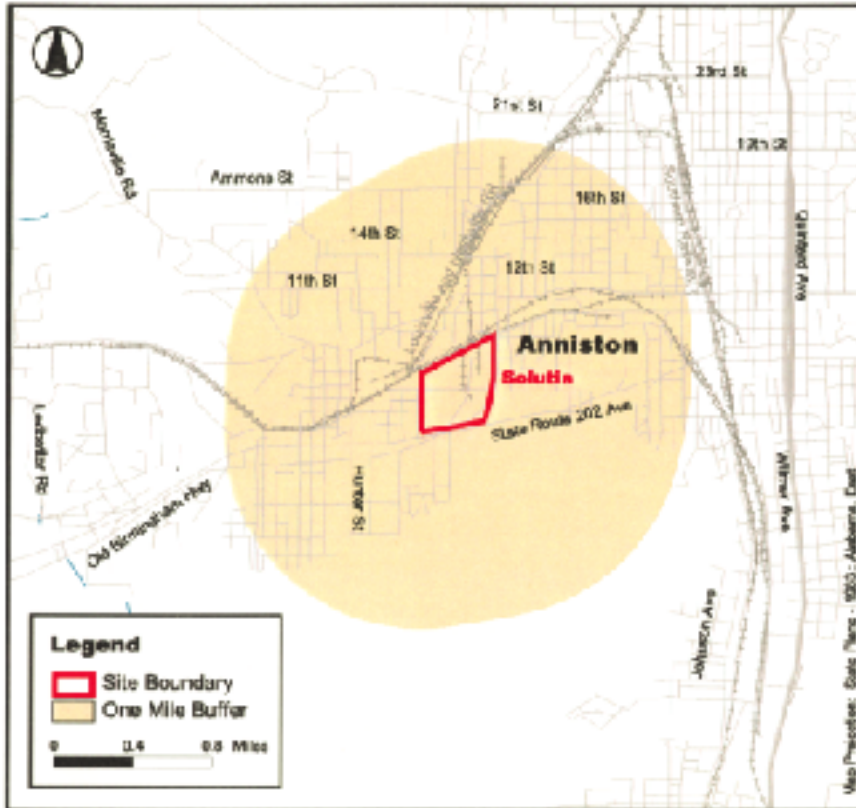

Figure 1: Solutia

Anniston, Alabama
CERCLIS No. ALD004019048

INTRO MAP

Site Location

Calhoun County, Alabama

Demographic Statistics Within One Mile of Site*

Total Population	6539
White	2799
Black	3721
American Indian, Eskimo, Aleut	15
Asian or Pacific Islander	2
Other Race	2
Hispanic Origin	15
Children Aged 6 and Younger	548
Adults Aged 65 and Older	1202
Females Aged 15 - 44	1400
Total Housing Units	2814

Base Map Source: 1987 TIGER/Line Files

Demographic Statistics Source: 1990 US Census
 *Calculated using an area-proportion spatial analysis technique