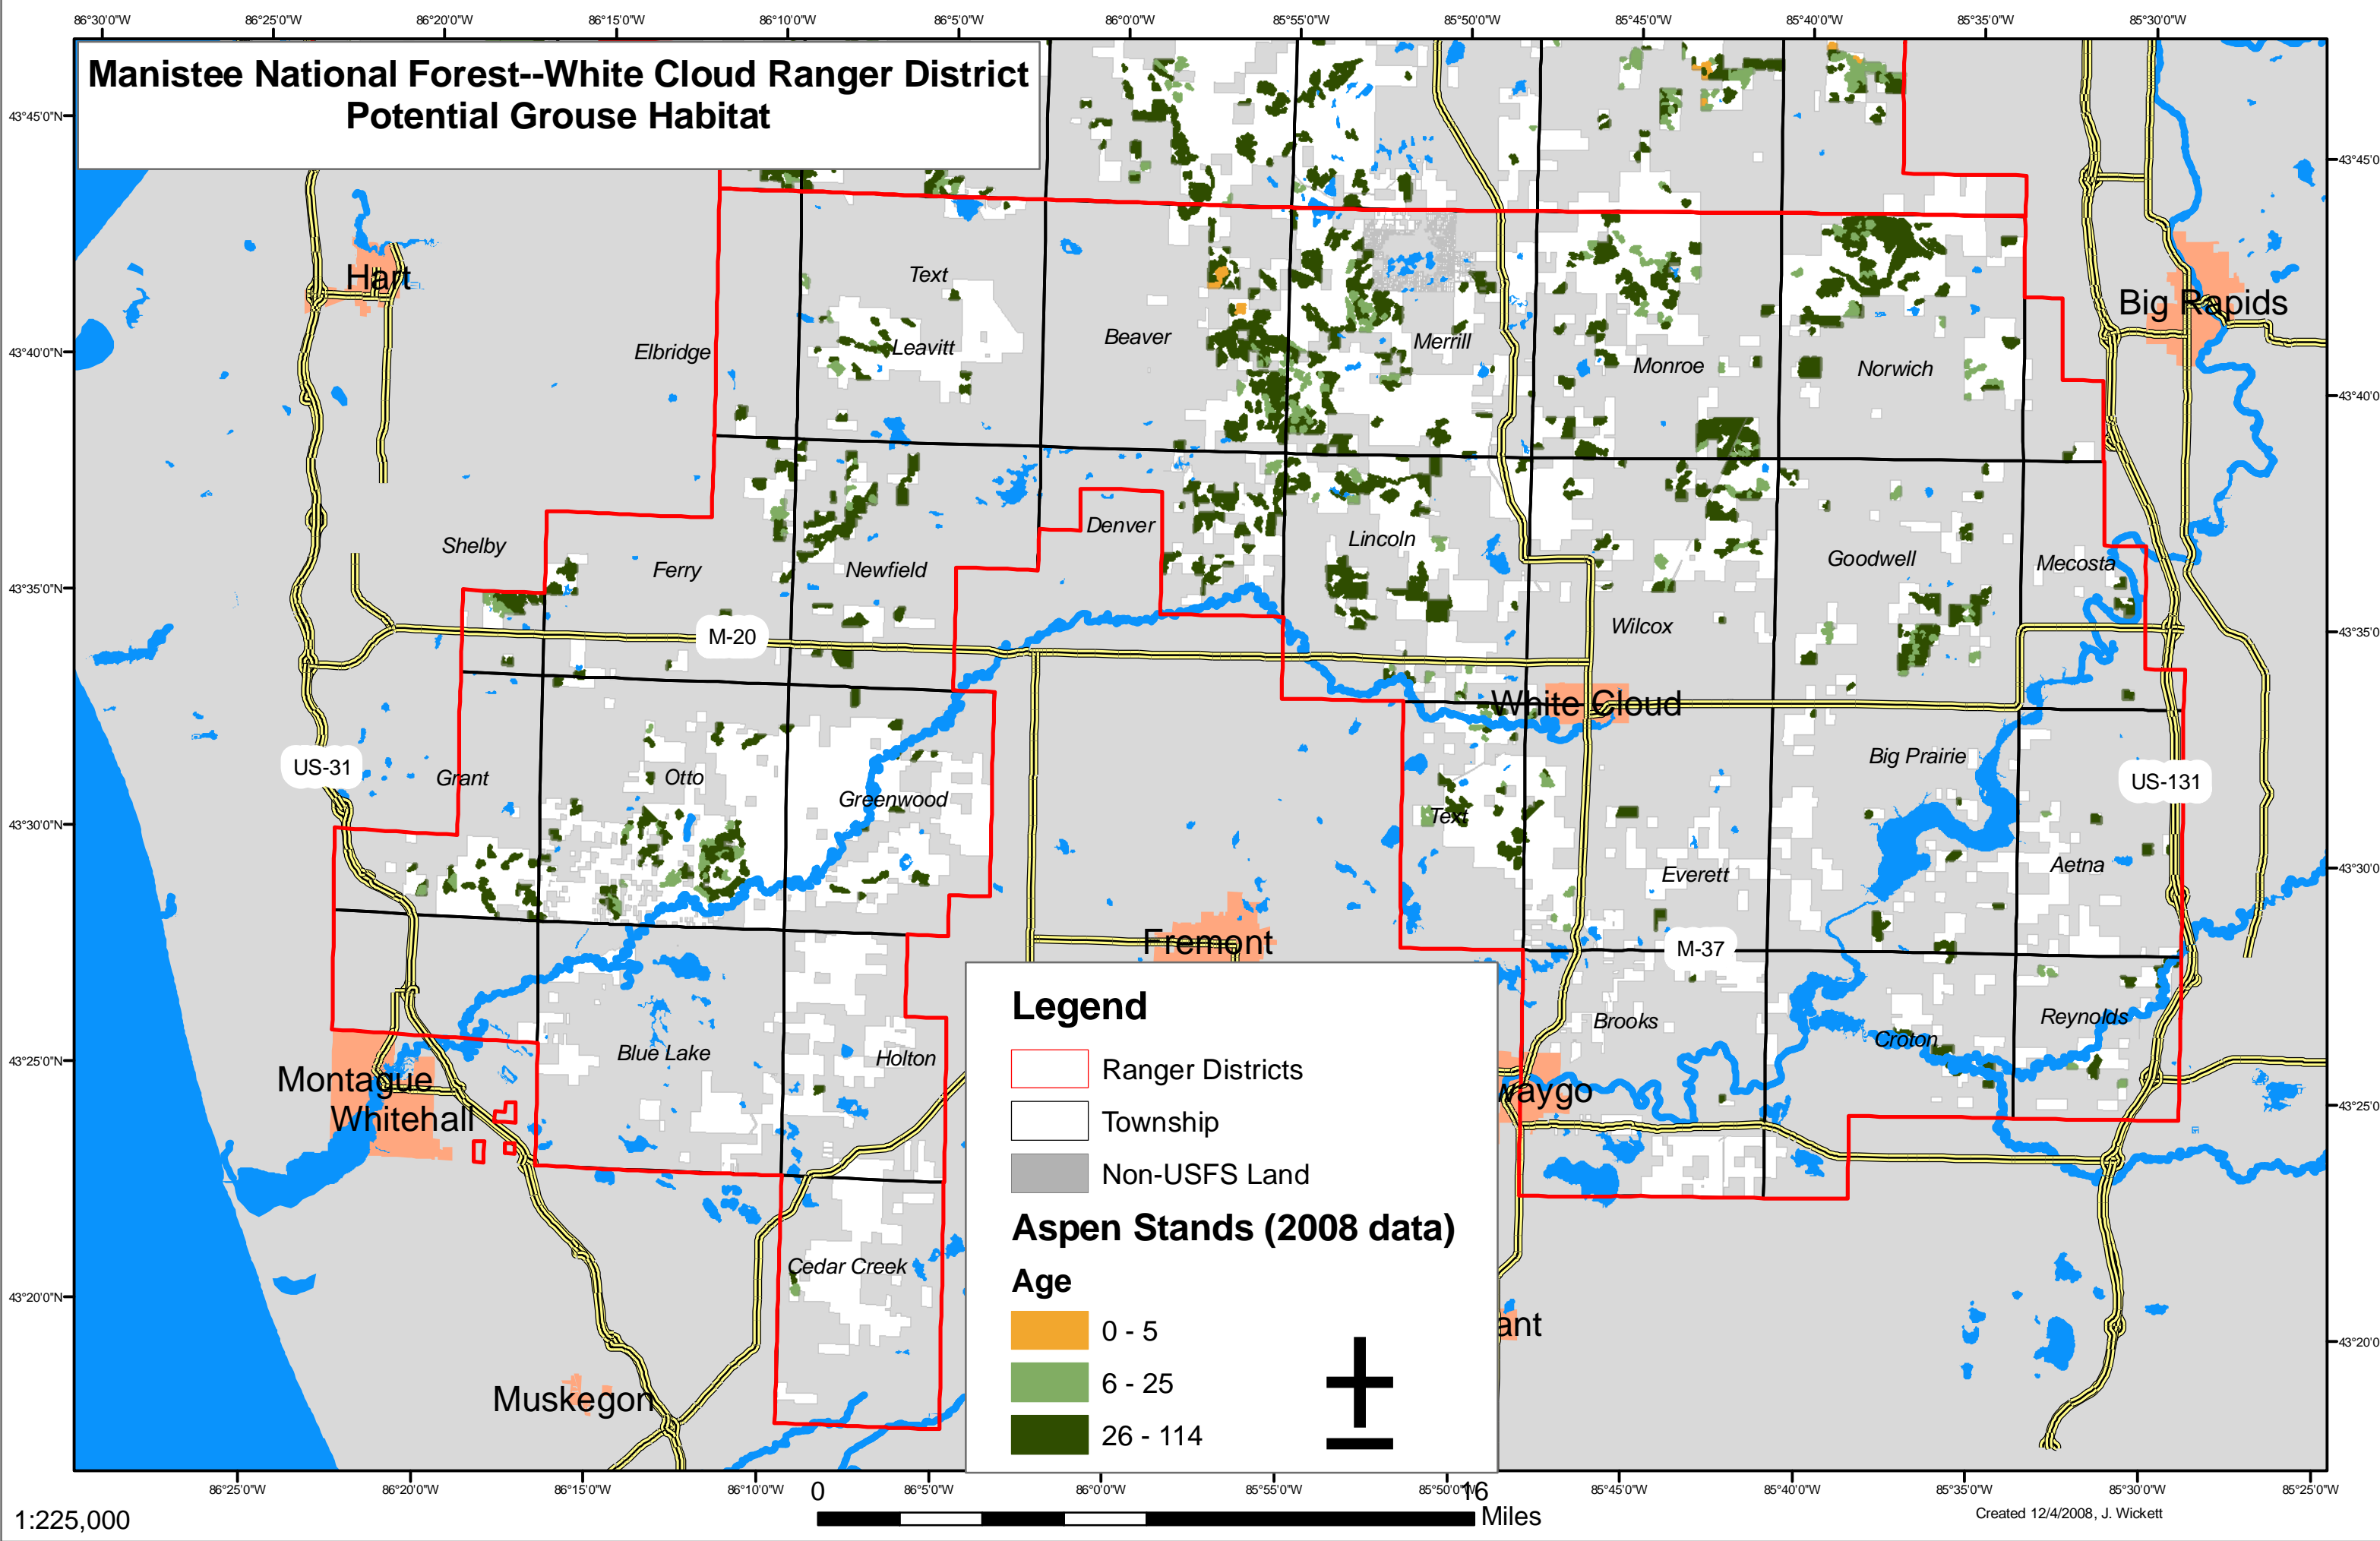

# Manistee National Forest--White Cloud Ranger District Potential Grouse Habitat

**Legend**

- Ranger Districts
- Township
- Non-USFS Land

**Aspen Stands (2008 data)**

**Age**

- 0 - 5
- 6 - 25
- 26 - 114

1:225,000