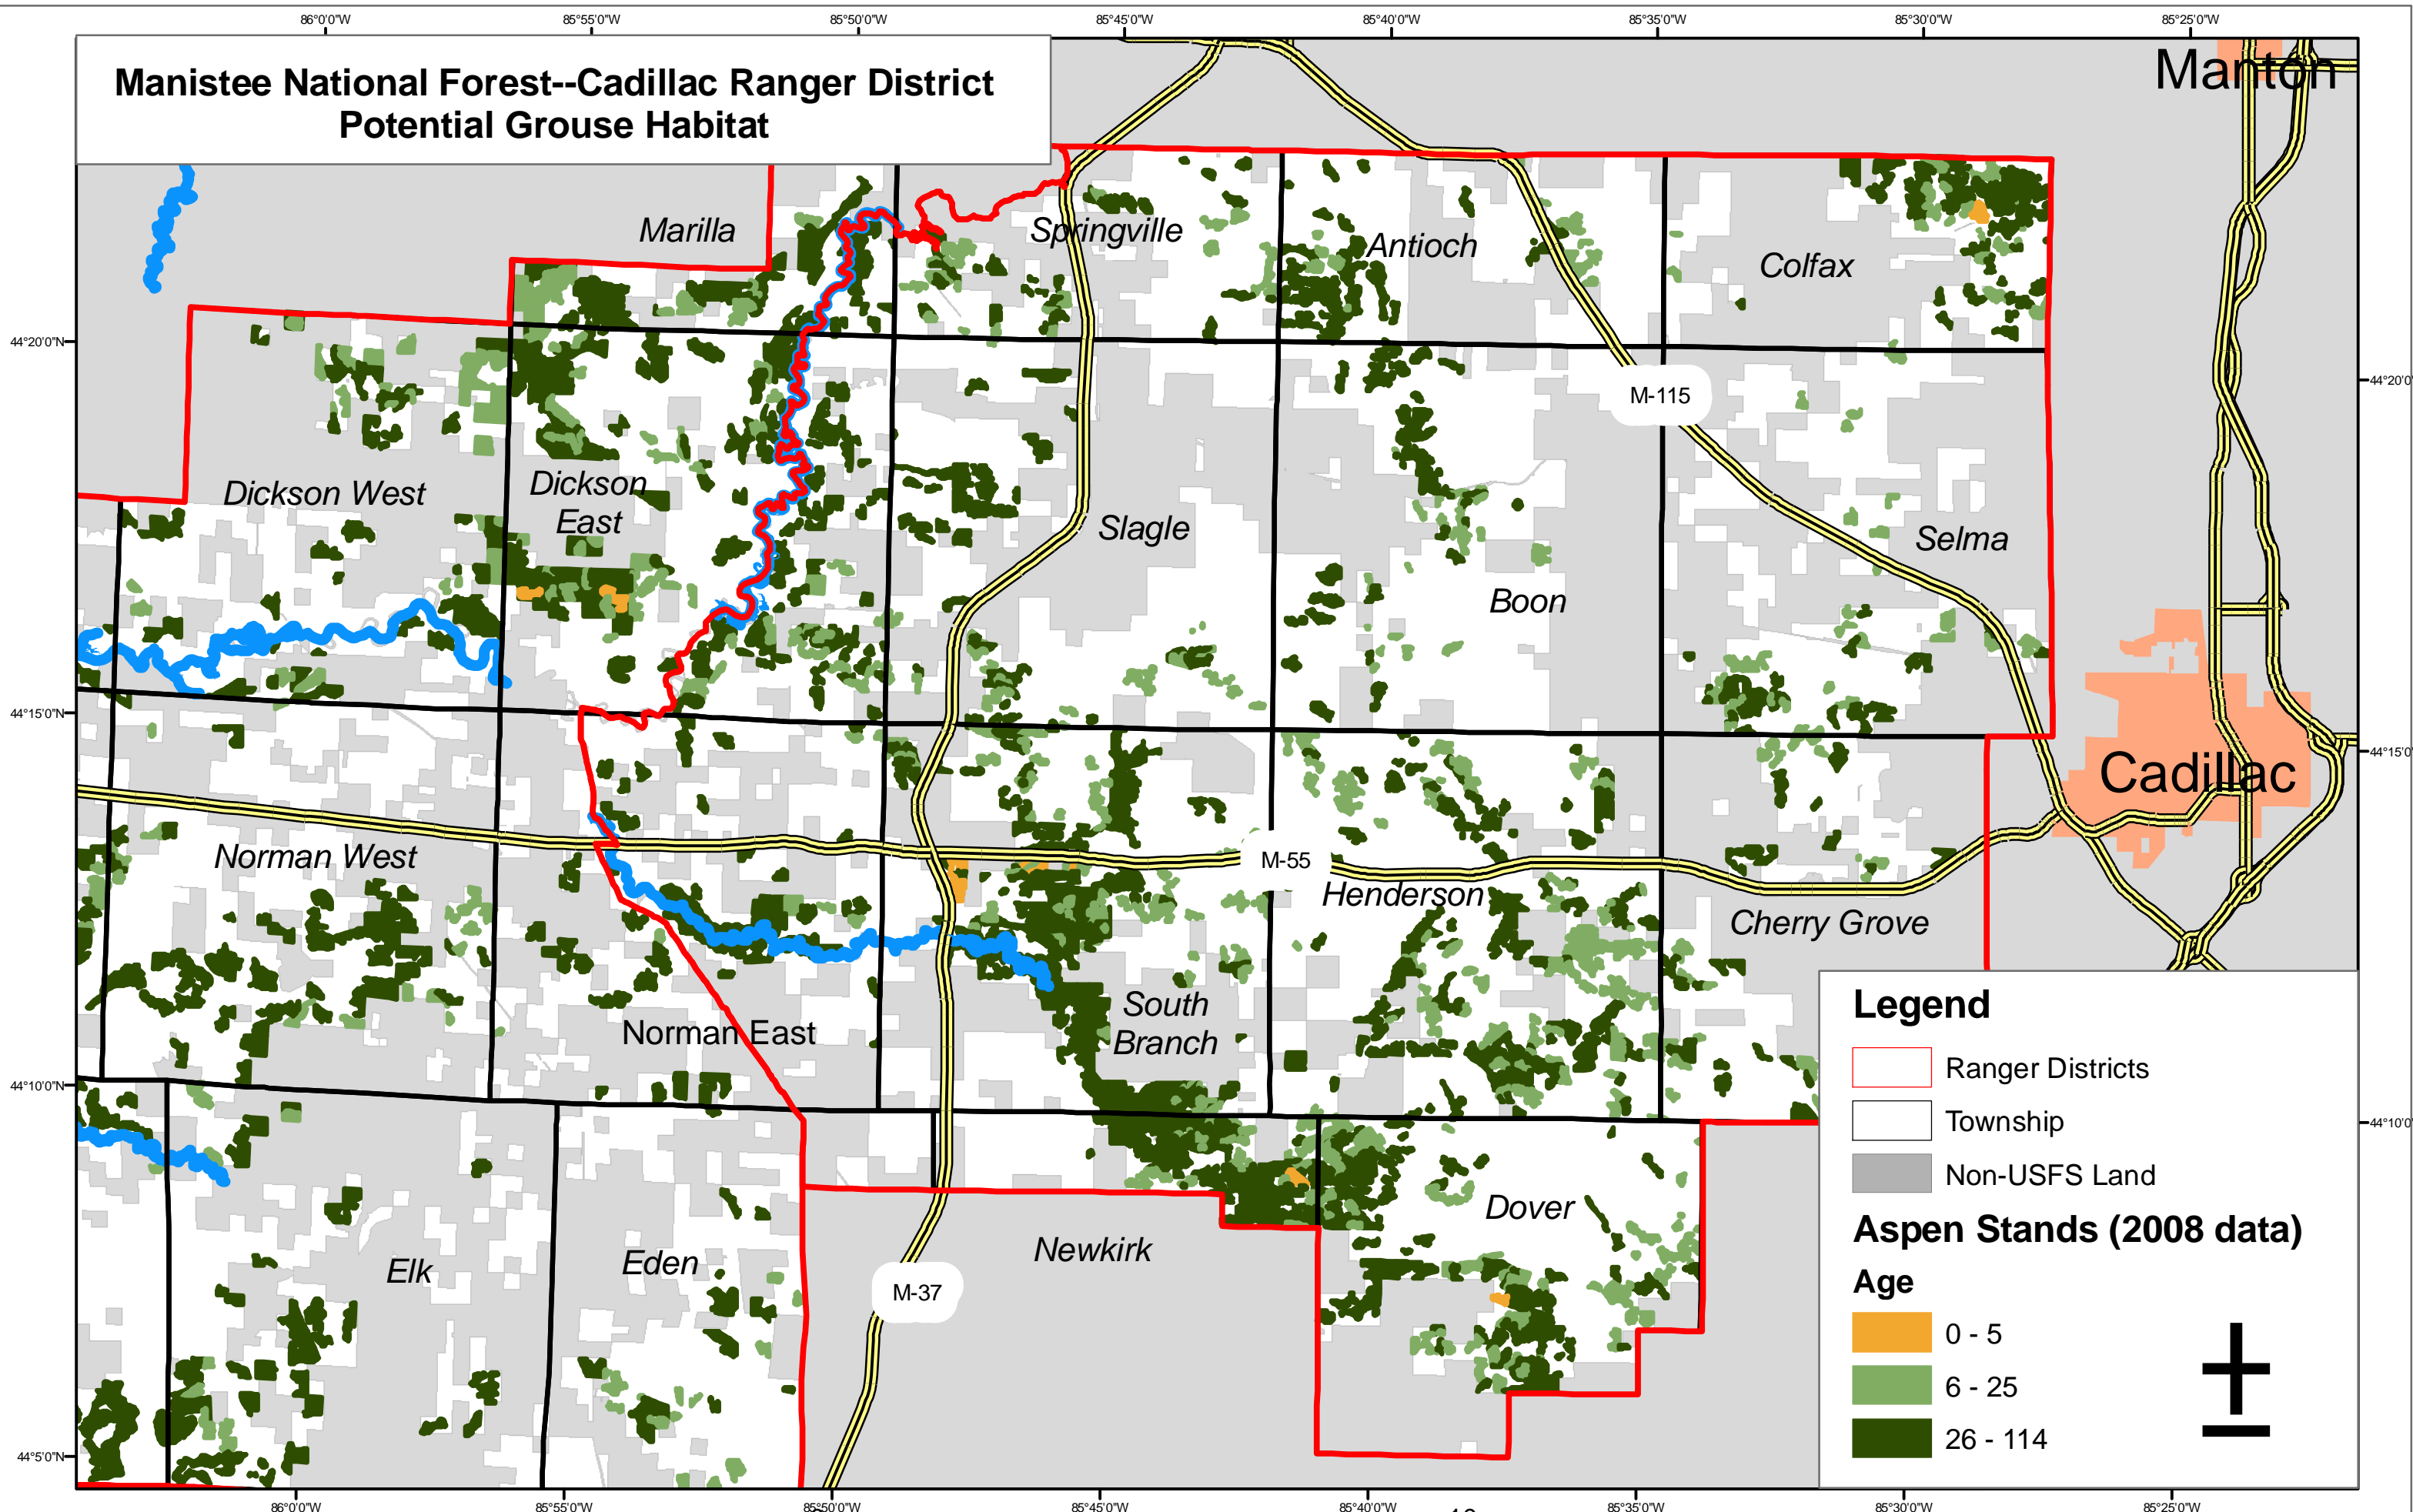

Manistee National Forest--Cadillac Ranger District Potential Grouse Habitat

Legend

- Ranger Districts
- Township
- Non-USFS Land

Aspen Stands (2008 data)

Age

- 0 - 5
- 6 - 25
- 26 - 114

1:145,000

Created 12/4/2008, J. Wickett