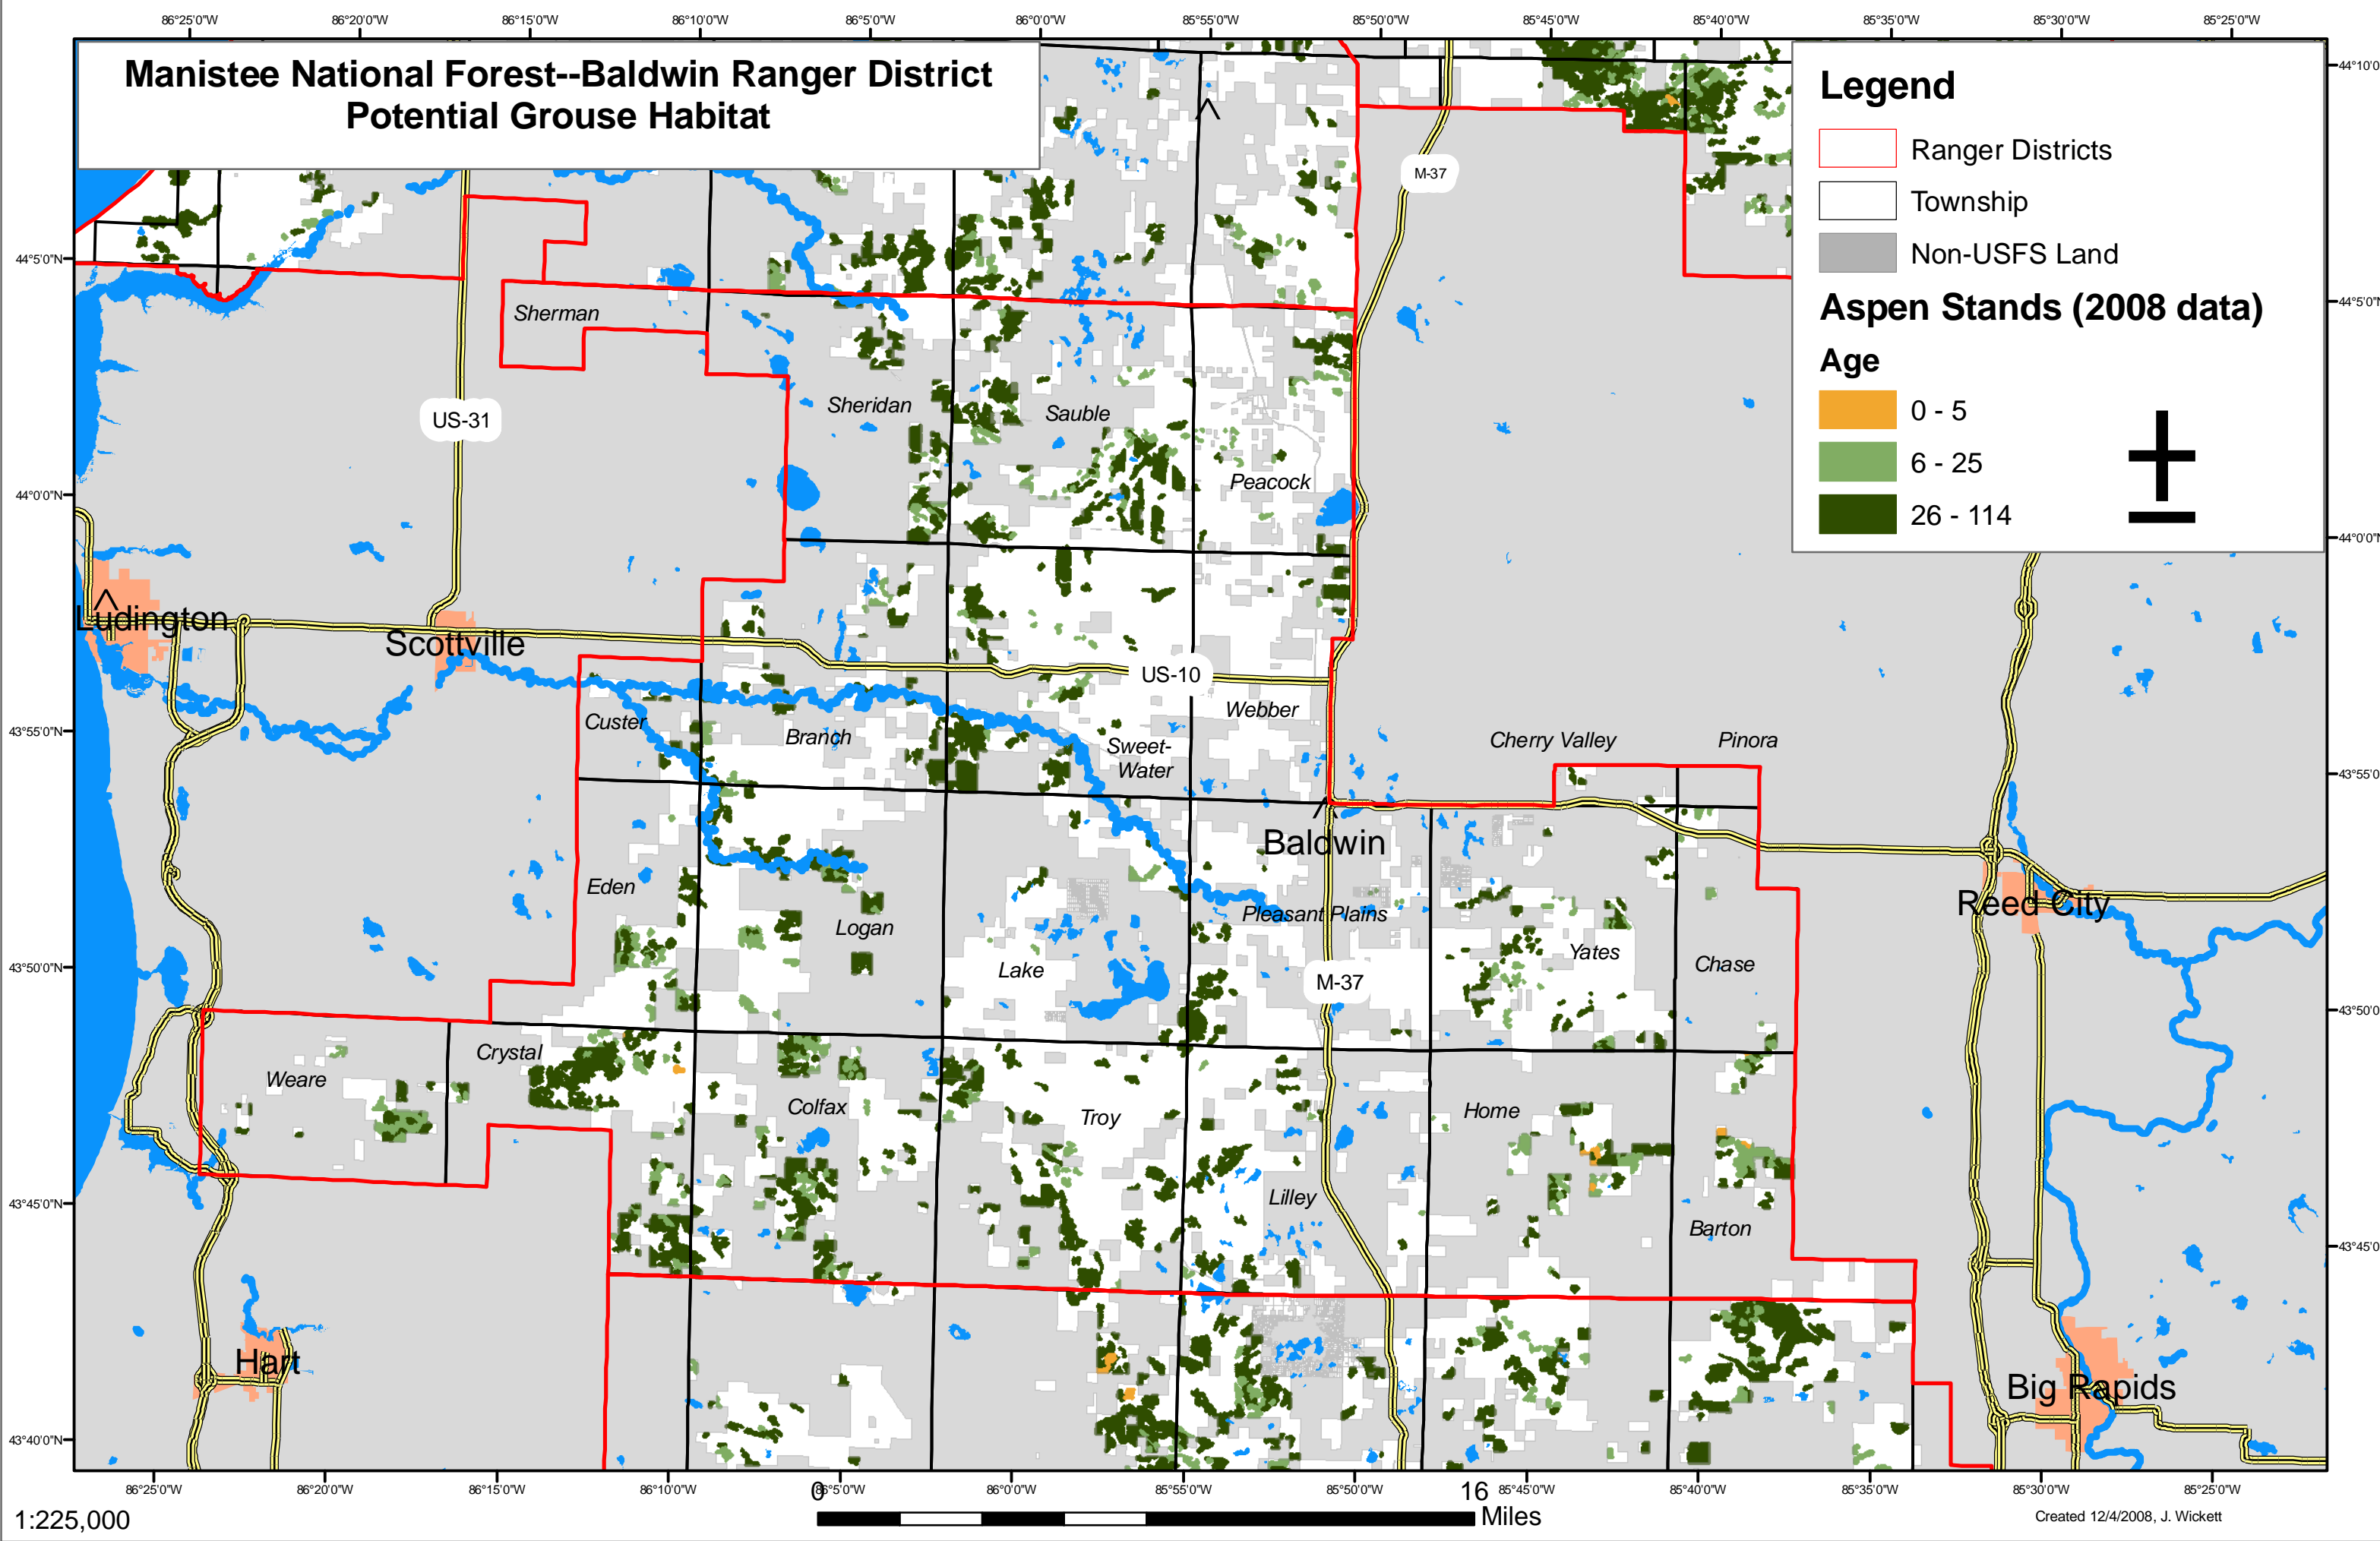

# Manistee National Forest--Baldwin Ranger District Potential Grouse Habitat

## Legend

- Ranger Districts
- Township
- Non-USFS Land

## Aspen Stands (2008 data)

- Age**
- 0 - 5
  - 6 - 25
  - 26 - 114

1:225,000

16 Miles

Created 12/4/2008, J. Wickett