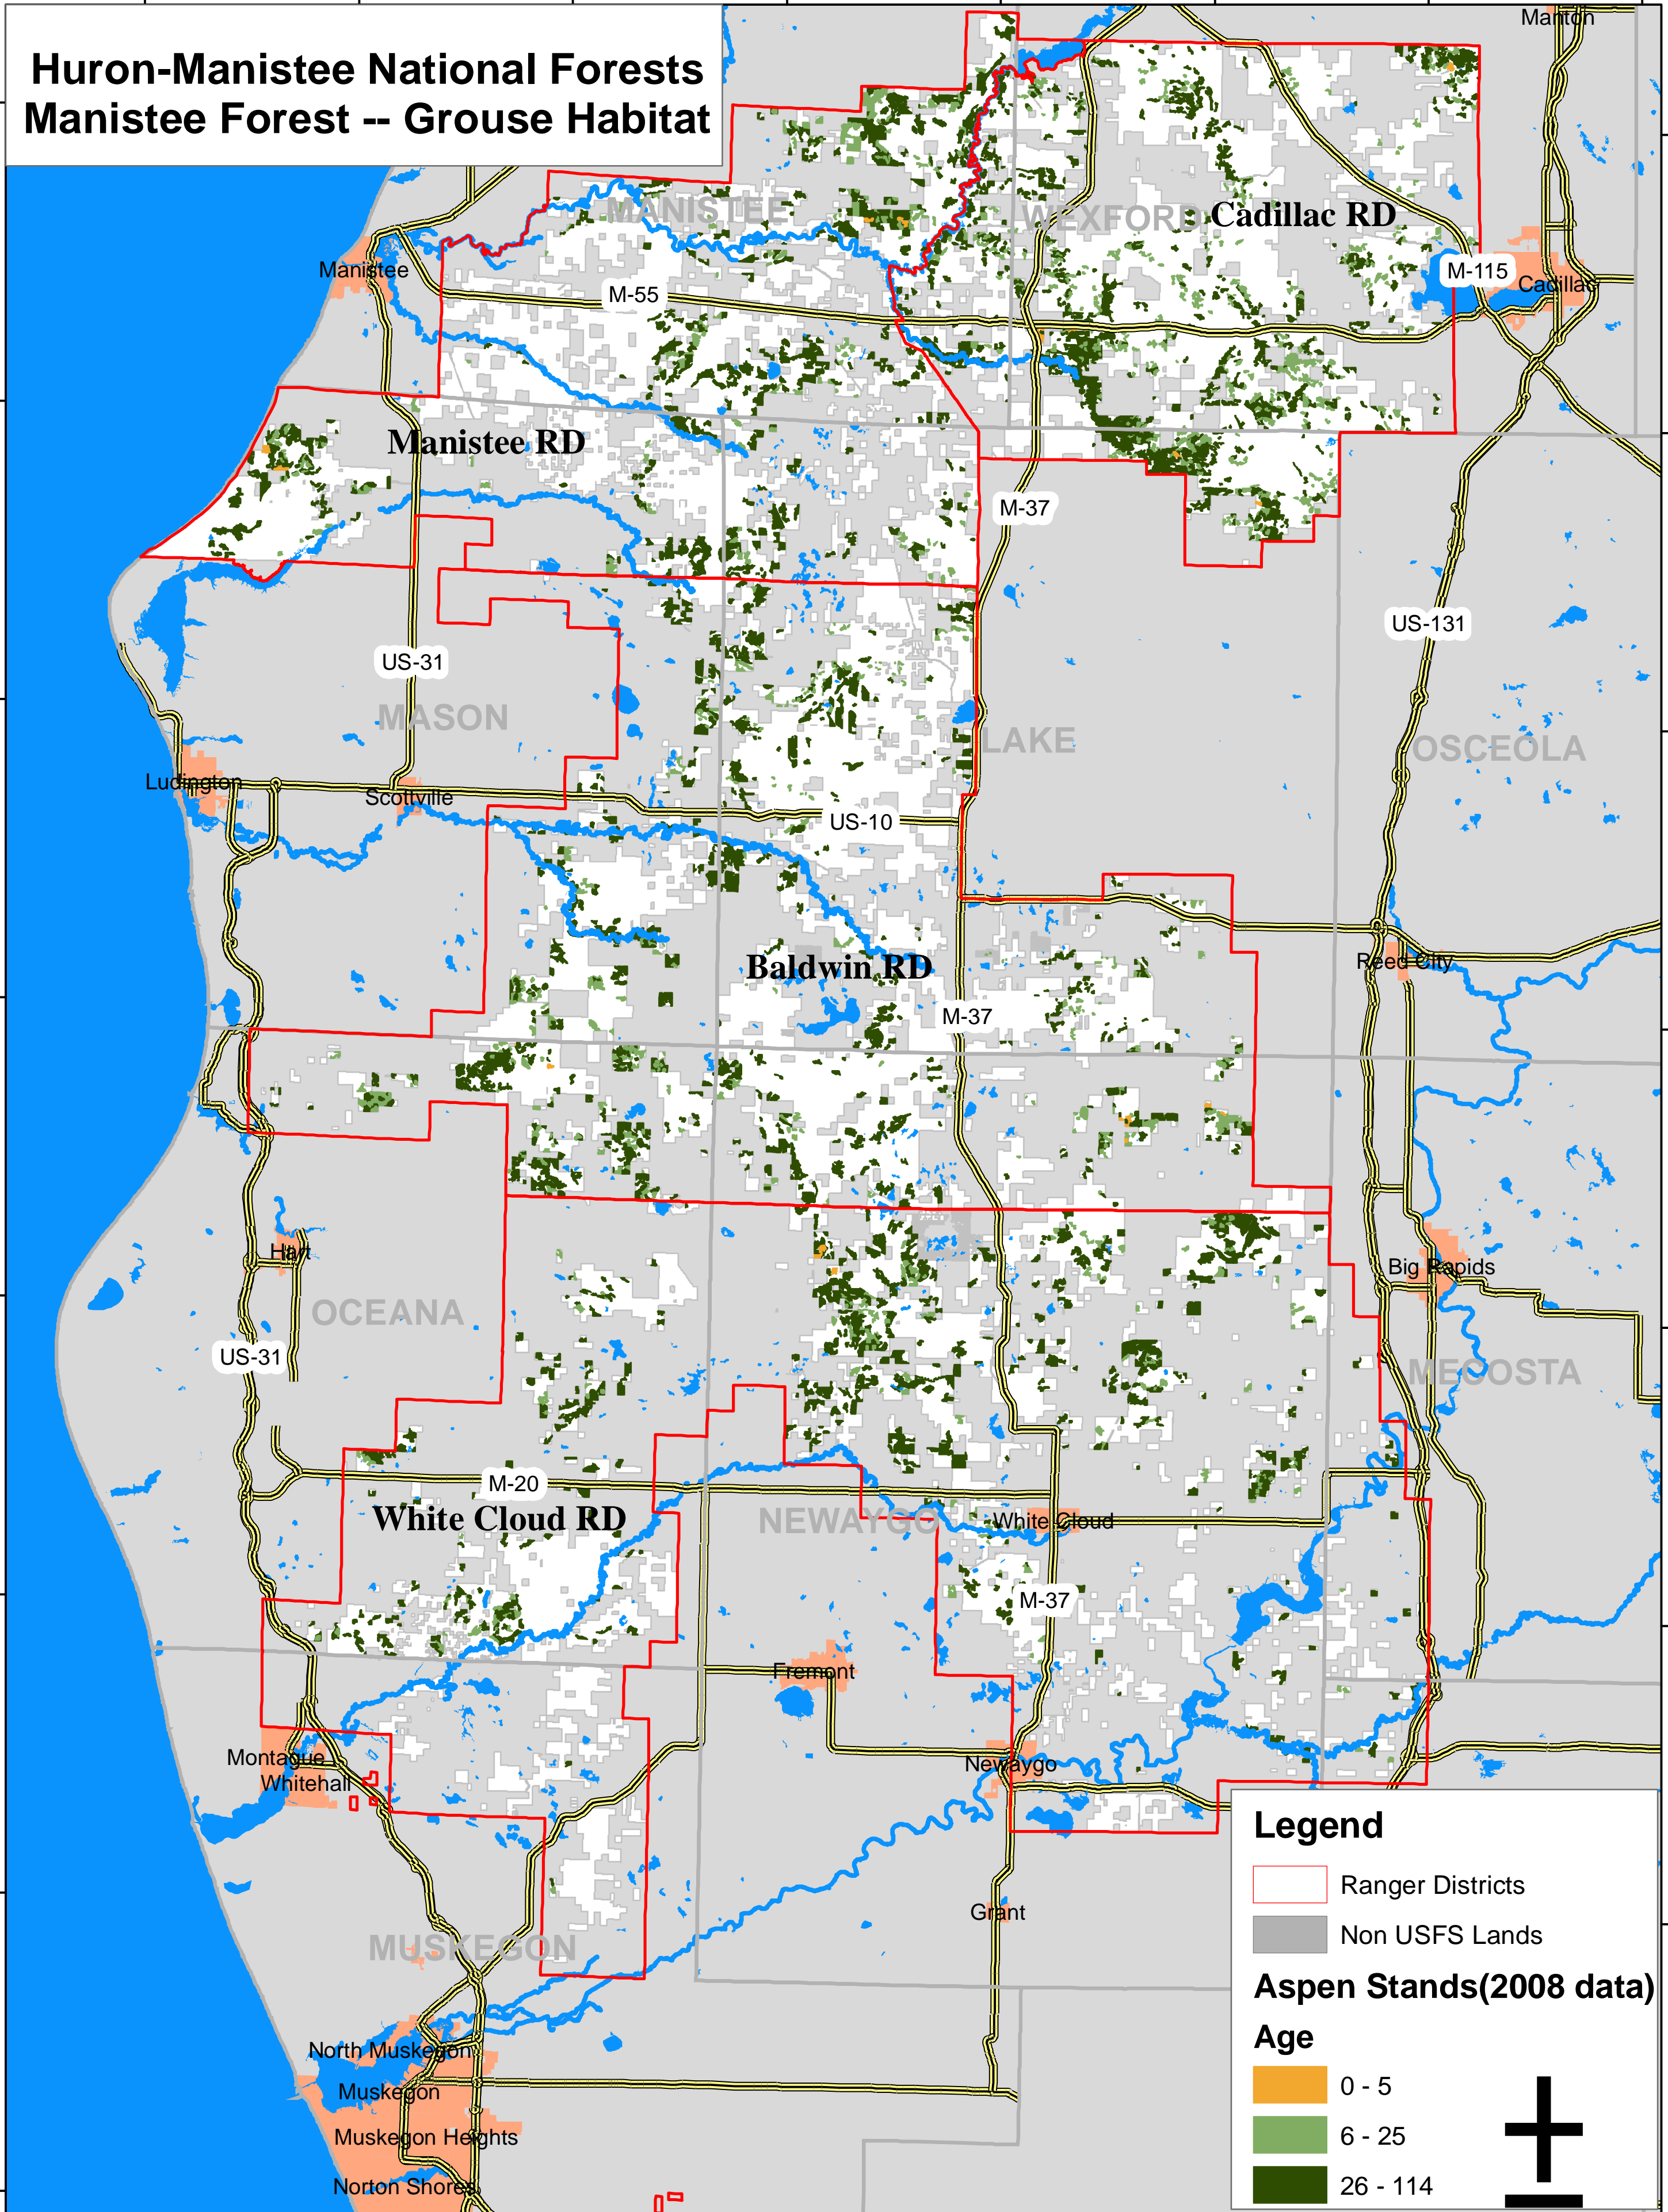

# Huron-Manistee National Forests Manistee Forest -- Grouse Habitat

## Legend

- Ranger Districts
- Non USFS Lands
- Aspen Stands(2008 data)**
- Age**
- 0 - 5
- 6 - 25
- 26 - 114

1:270,000

Miles

Created 12/4/2008, J. Wickett