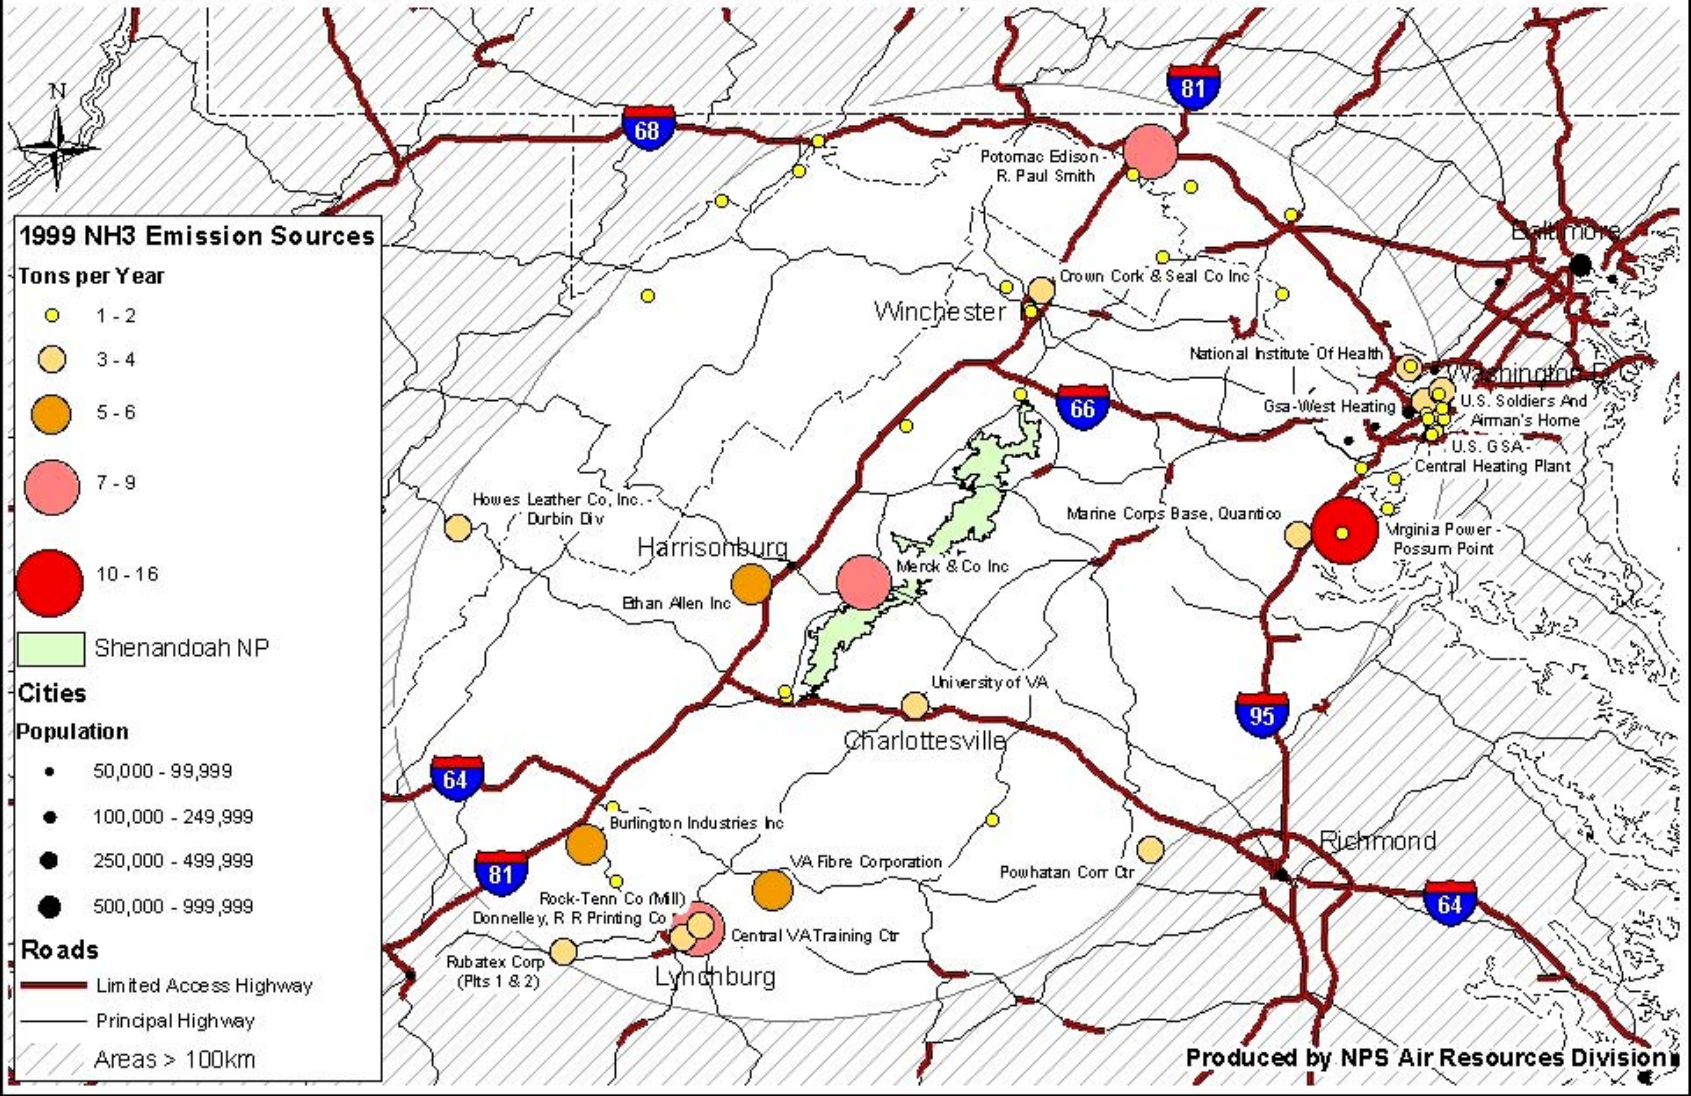

1999 SO2 Emissions Near Shenandoah NP

1999 NO_x Emissions Near Shenandoah NP

1999 NO_x / SO₂ Emissions Ratio Near Shenandoah NP

1999 VOC Emissions Near Shenandoah NP

1999 CO Emissions Near Shenandoah NP

1999 NH3 Emissions Near Shenandoah NP

1999 PM2.5 Emissions Near Shenandoah NP