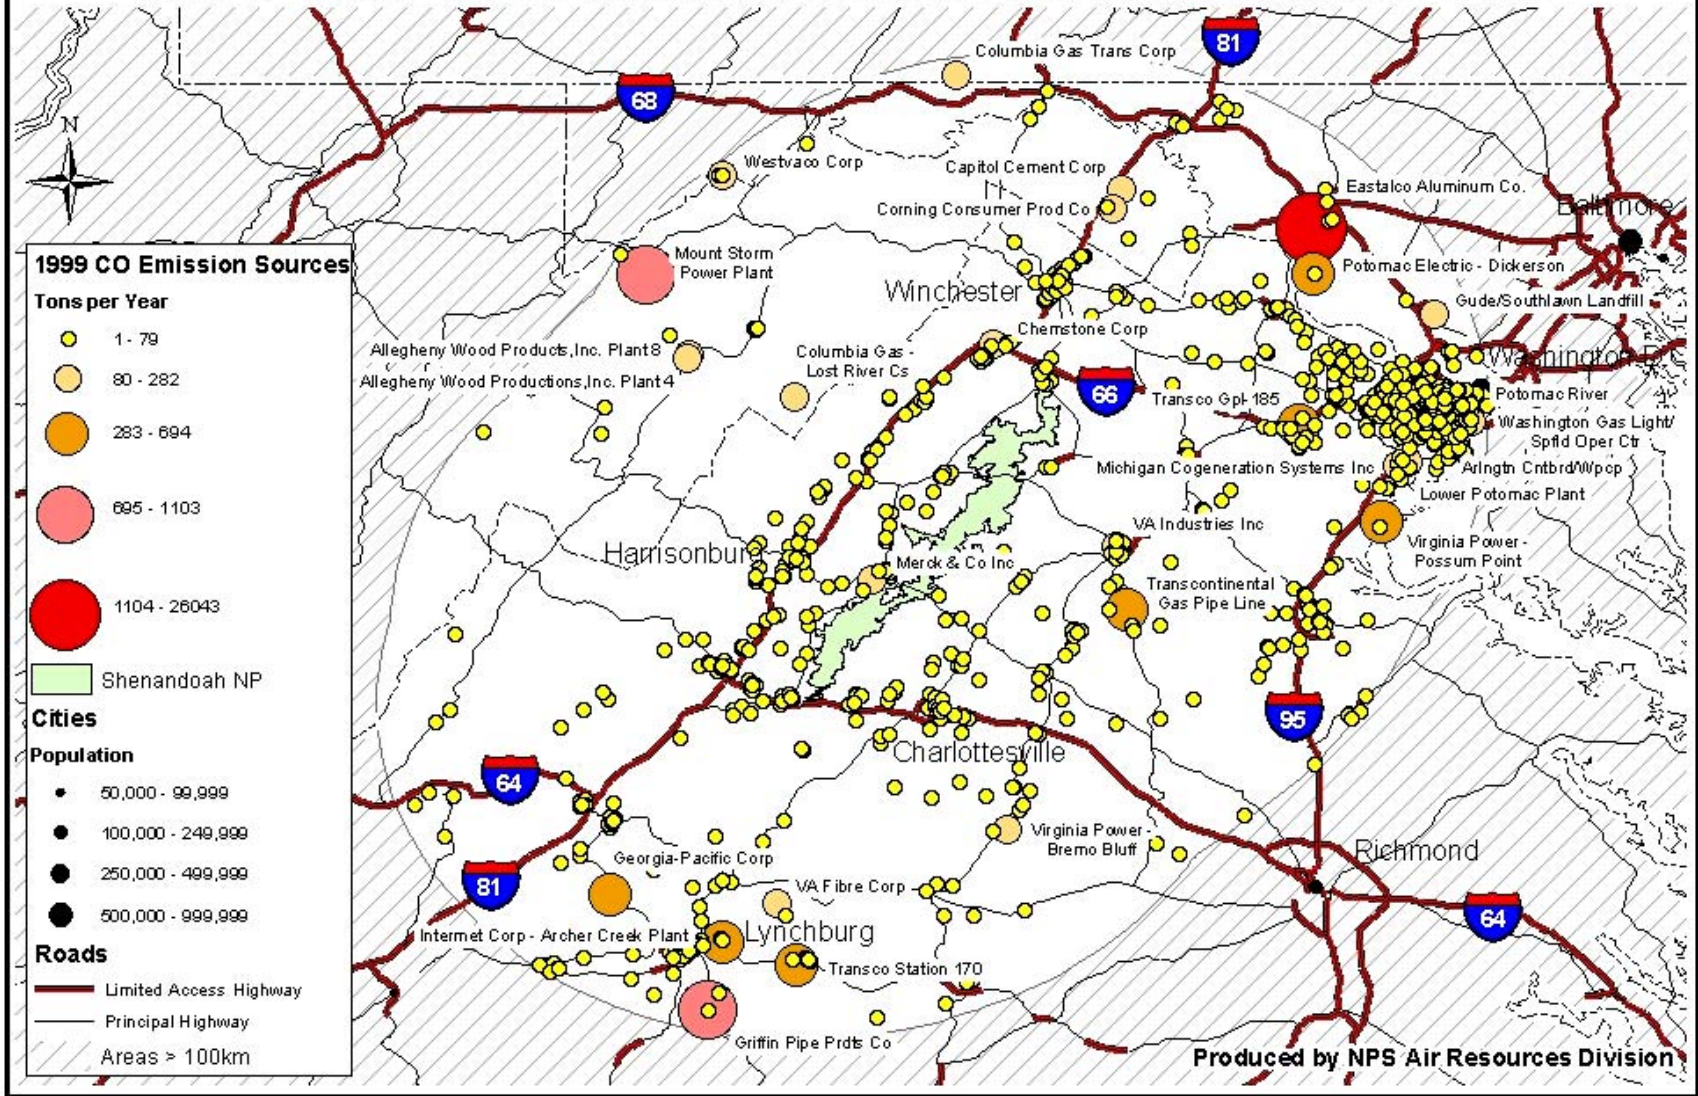

1999 SO2 Emissions Near Shenandoah NP

1999 NO_x Emissions Near Shenandoah NP

1999 NO_x / SO₂ Emissions Ratio Near Shenandoah NP

1999 VOC Emissions Near Shenandoah NP

1999 CO Emissions Near Shenandoah NP

1999 NH3 Emissions Near Shenandoah NP

1999 PM2.5 Emissions Near Shenandoah NP