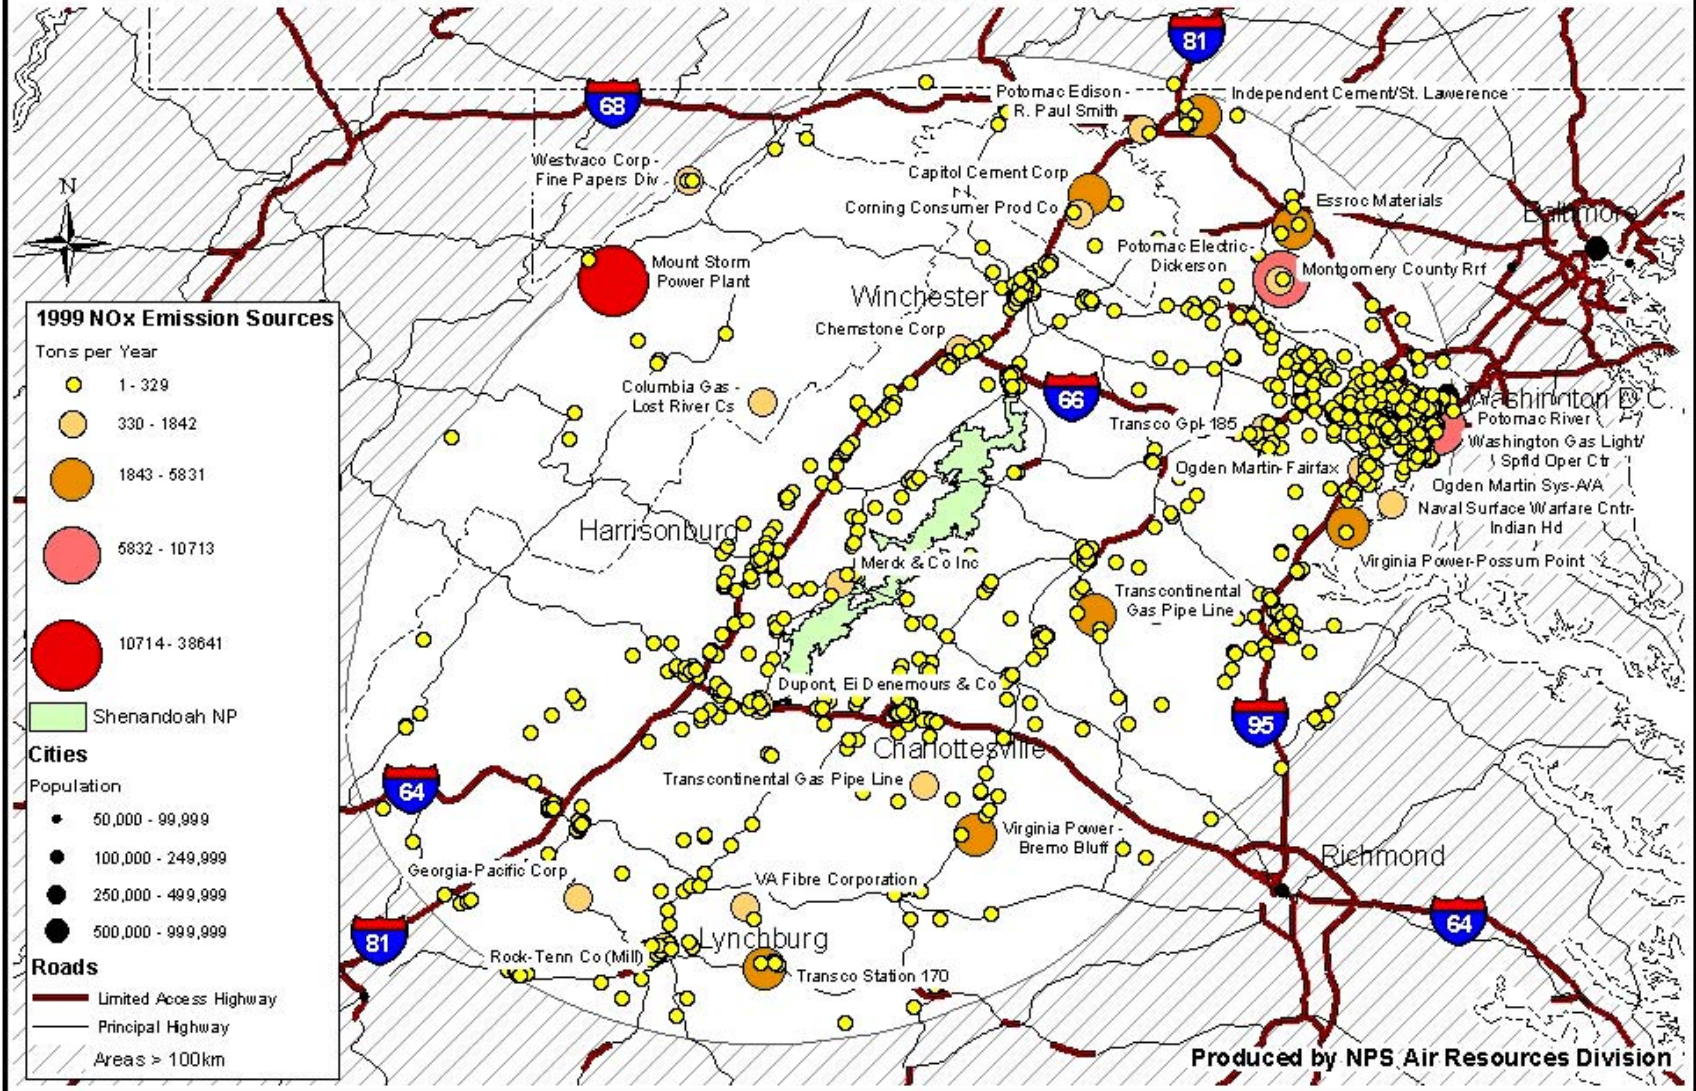

1999 SO2 Emissions Near Shenandoah NP

1999 NO_x Emissions Near Shenandoah NP

1999 NO_x / SO₂ Emissions Ratio Near Shenandoah NP

1999 VOC Emissions Near Shenandoah NP

1999 CO Emissions Near Shenandoah NP

1999 NH3 Emissions Near Shenandoah NP

1999 PM2.5 Emissions Near Shenandoah NP