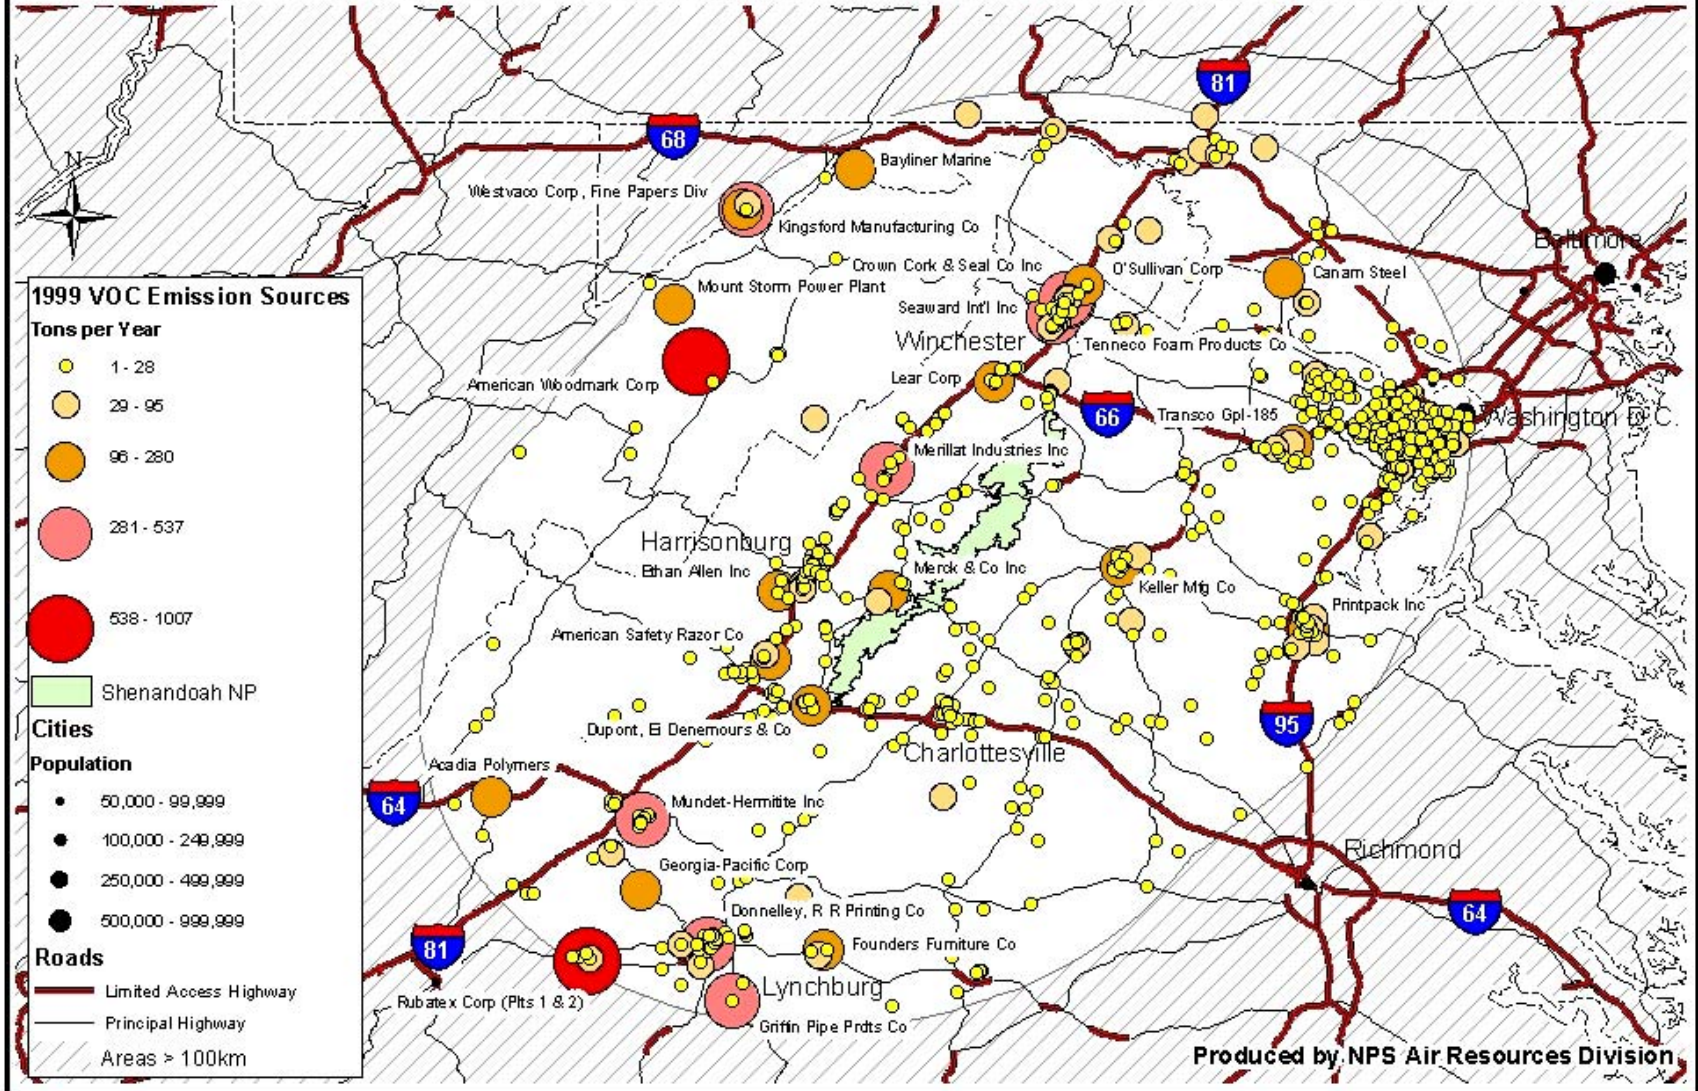

1999 SO2 Emissions Near Shenandoah NP

1999 NO_x Emissions Near Shenandoah NP

1999 NO_x / SO₂ Emissions Ratio Near Shenandoah NP

1999 VOC Emissions Near Shenandoah NP

1999 CO Emissions Near Shenandoah NP

1999 NH3 Emissions Near Shenandoah NP

1999 PM2.5 Emissions Near Shenandoah NP