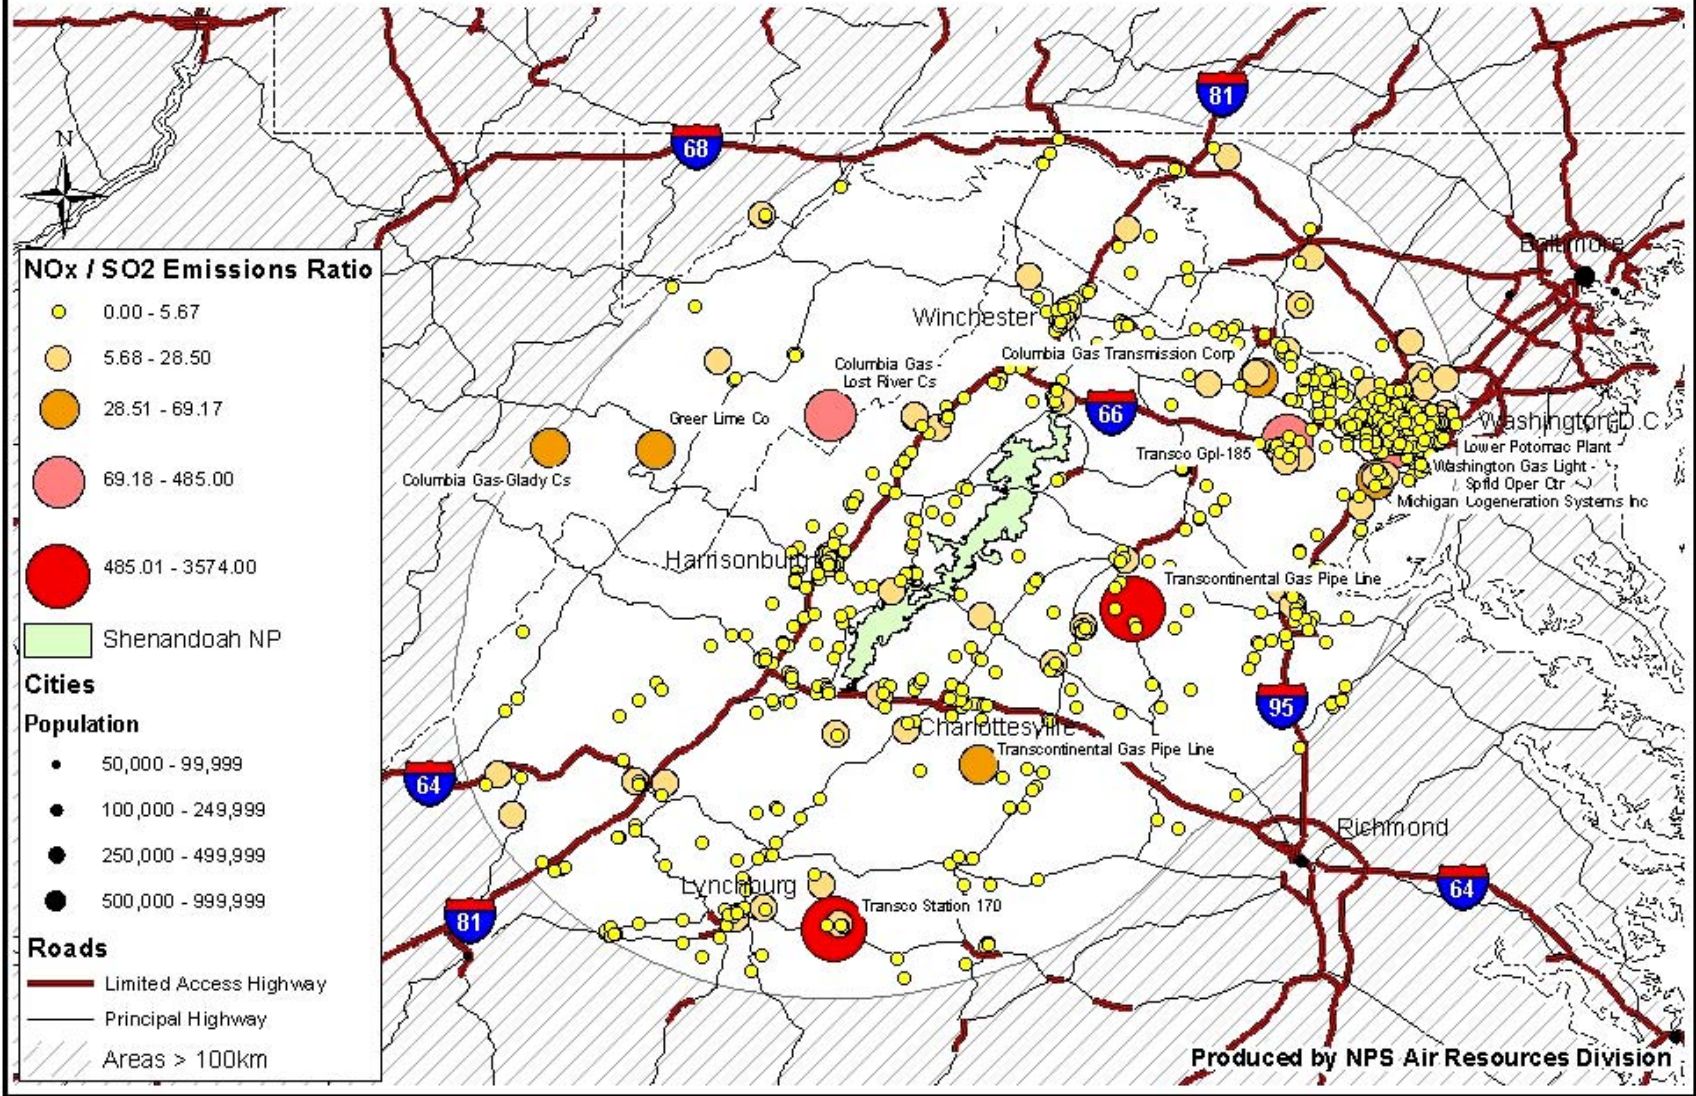

1999 SO2 Emissions Near Shenandoah NP

1999 NO_x Emissions Near Shenandoah NP

1999 NO_x / SO₂ Emissions Ratio Near Shenandoah NP

1999 VOC Emissions Near Shenandoah NP

1999 CO Emissions Near Shenandoah NP

1999 NH3 Emissions Near Shenandoah NP

1999 PM2.5 Emissions Near Shenandoah NP