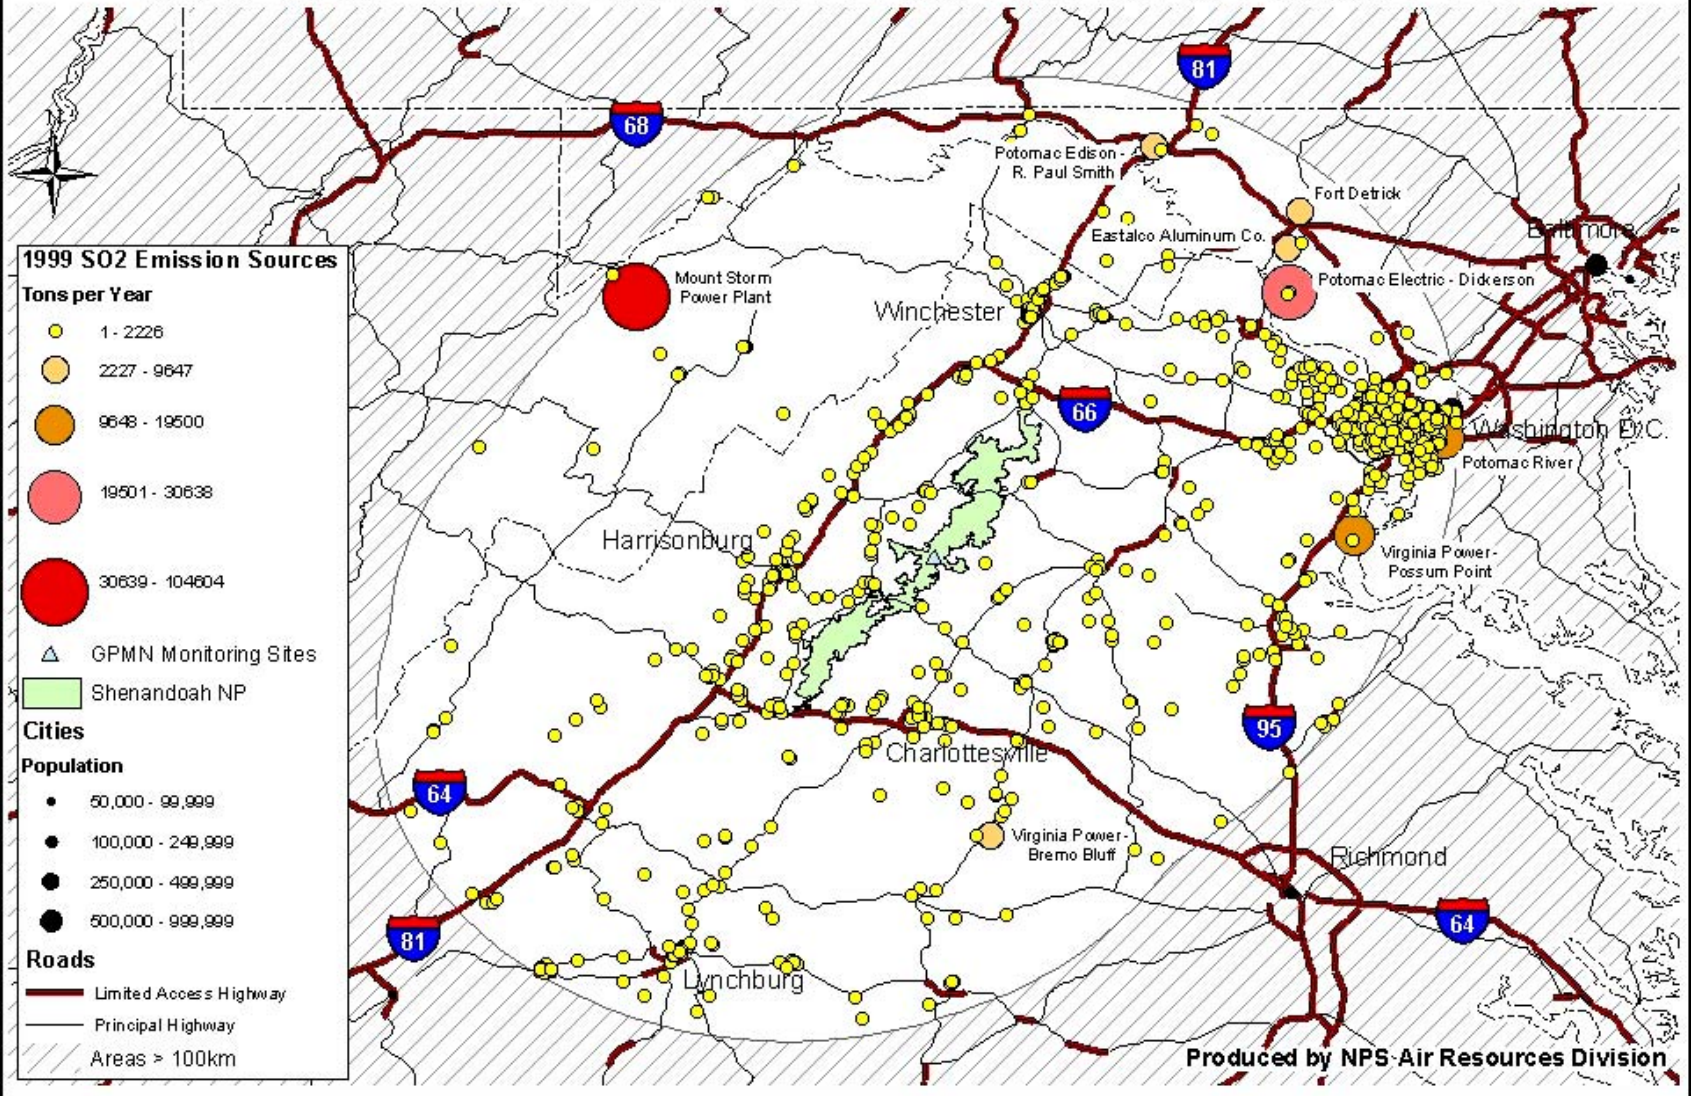

1999 SO2 Emissions Near Shenandoah NP

1999 NO_x Emissions Near Shenandoah NP

1999 NO_x / SO₂ Emissions Ratio Near Shenandoah NP

1999 VOC Emissions Near Shenandoah NP

1999 CO Emissions Near Shenandoah NP

1999 NH3 Emissions Near Shenandoah NP

1999 PM2.5 Emissions Near Shenandoah NP