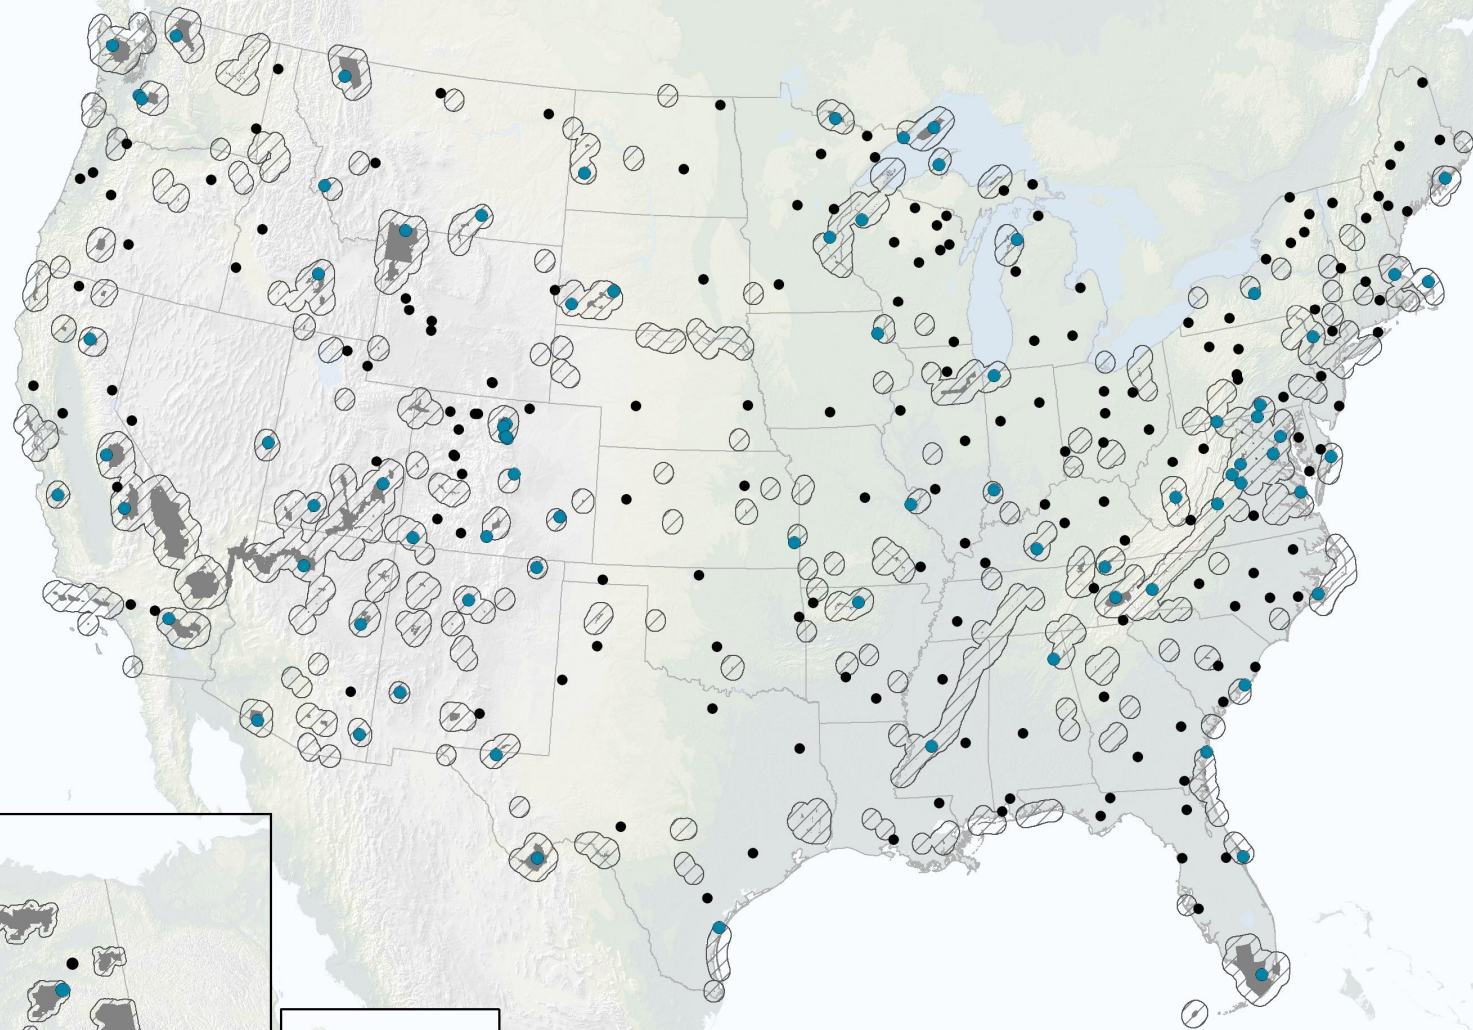

IMPROVE Monitors within 200km of NPS Units

- IMPROVE Monitor Within 200km
- Other IMPROVE Monitor
- NPS Unit
- ▨ 200km

CASTNet Monitors within 50km of NPS Units

NADP Monitors within 30km of NPS Units

- NADP Monitor Within 30km
- Other NADP Monitor
- NPS Unit
- ▨ 30km

MDN Monitors within 30km of NPS Units

- MDN Monitor Within 30km
- Other MDN Monitor
- NPS Unit
- ▨ 30km