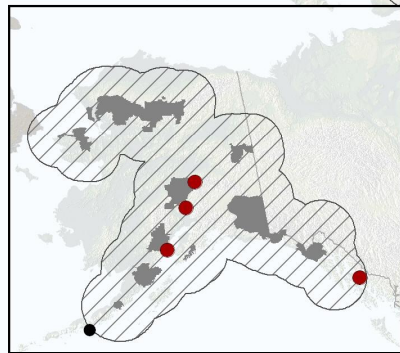

IMPROVE Monitors within 200km of NPS Units

- IMPROVE Monitor Within 200km
- Other IMPROVE Monitor
- NPS Unit
- ▨ 200km

CASTNet Monitors within 50km of NPS Units

NADP Monitors within 30km of NPS Units

- NADP Monitor Within 30km
- Other NADP Monitor
- NPS Unit
- ▨ 30km

MDN Monitors within 30km of NPS Units

- MDN Monitor Within 30km
- Other MDN Monitor
- NPS Unit
- ▨ 30km