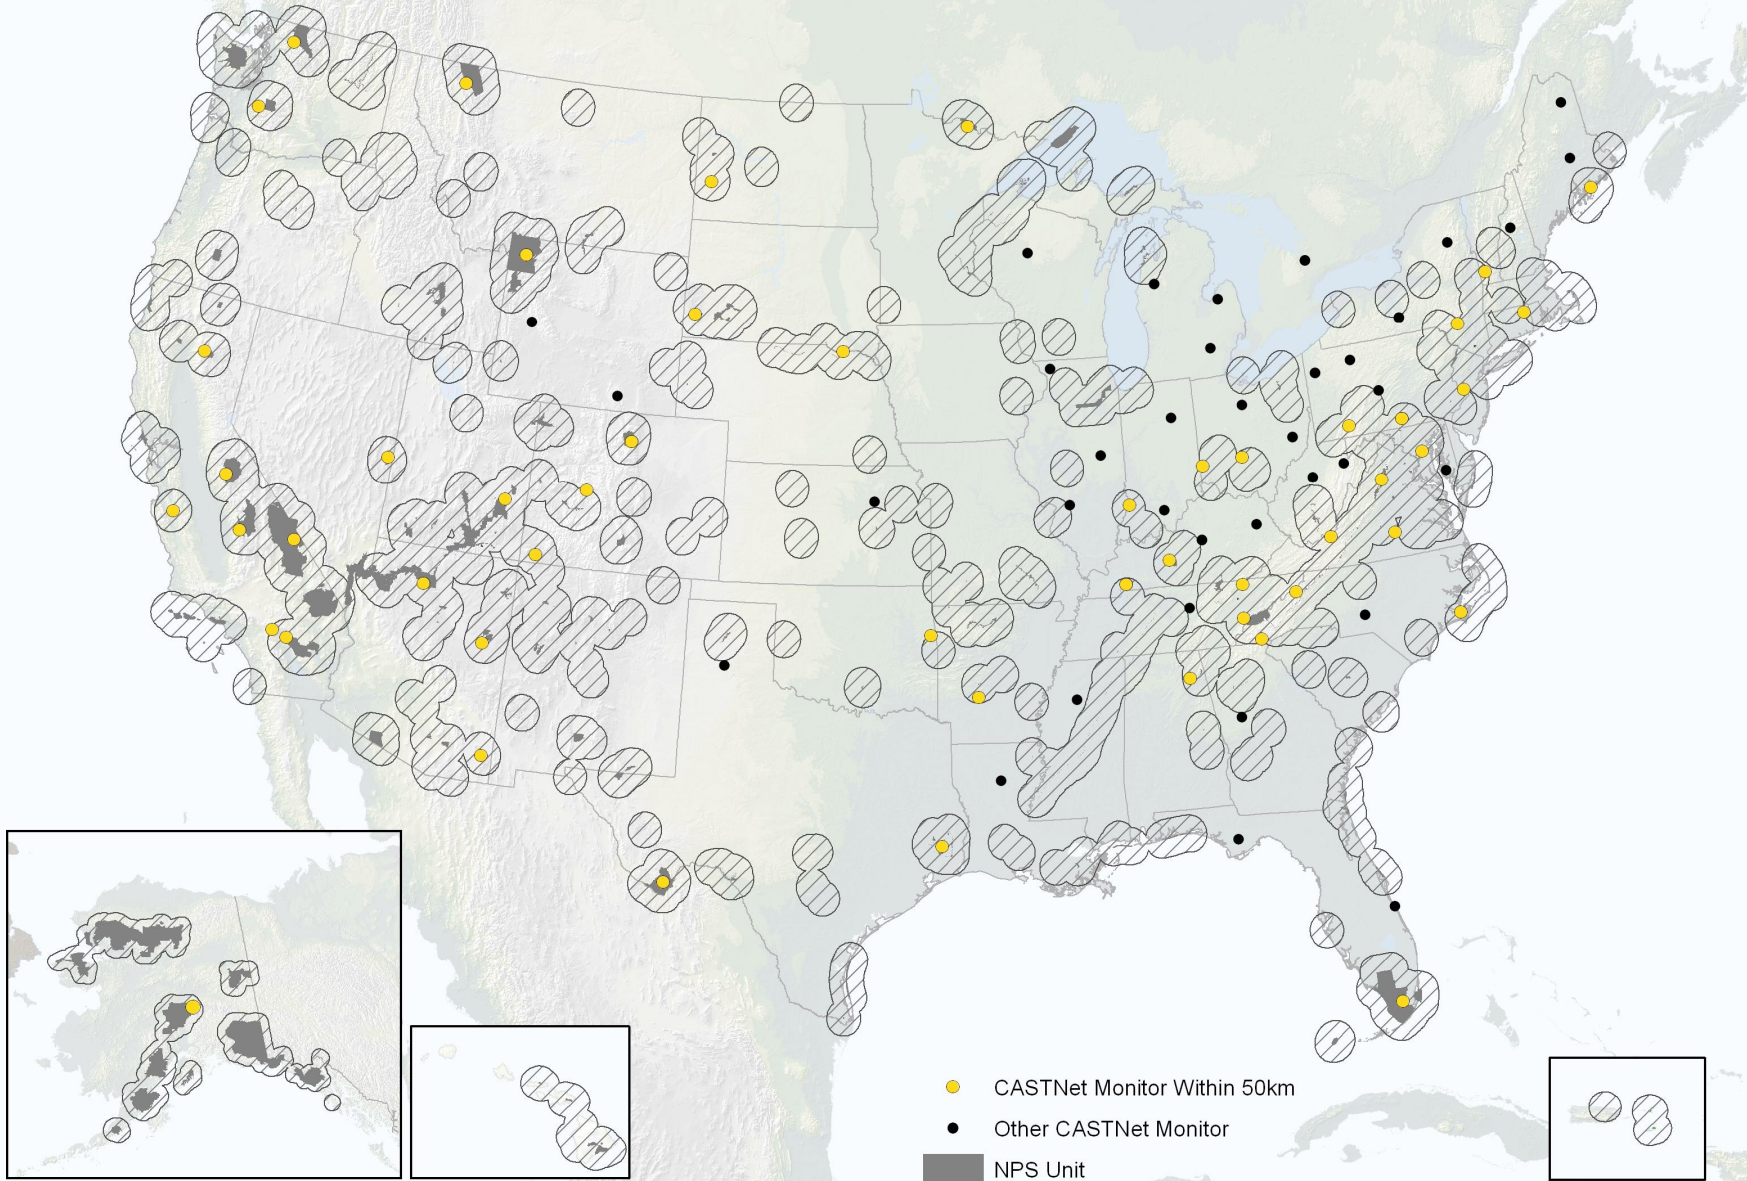

IMPROVE Monitors within 200km of NPS Units

- IMPROVE Monitor Within 200km
- Other IMPROVE Monitor
- NPS Unit
- ▨ 200km

CASTNet Monitors within 50km of NPS Units

NADP Monitors within 30km of NPS Units

- NADP Monitor Within 30km
- Other NADP Monitor
- NPS Unit
- ▨ 30km

MDN Monitors within 30km of NPS Units

- MDN Monitor Within 30km
- Other MDN Monitor
- NPS Unit
- ▨ 30km