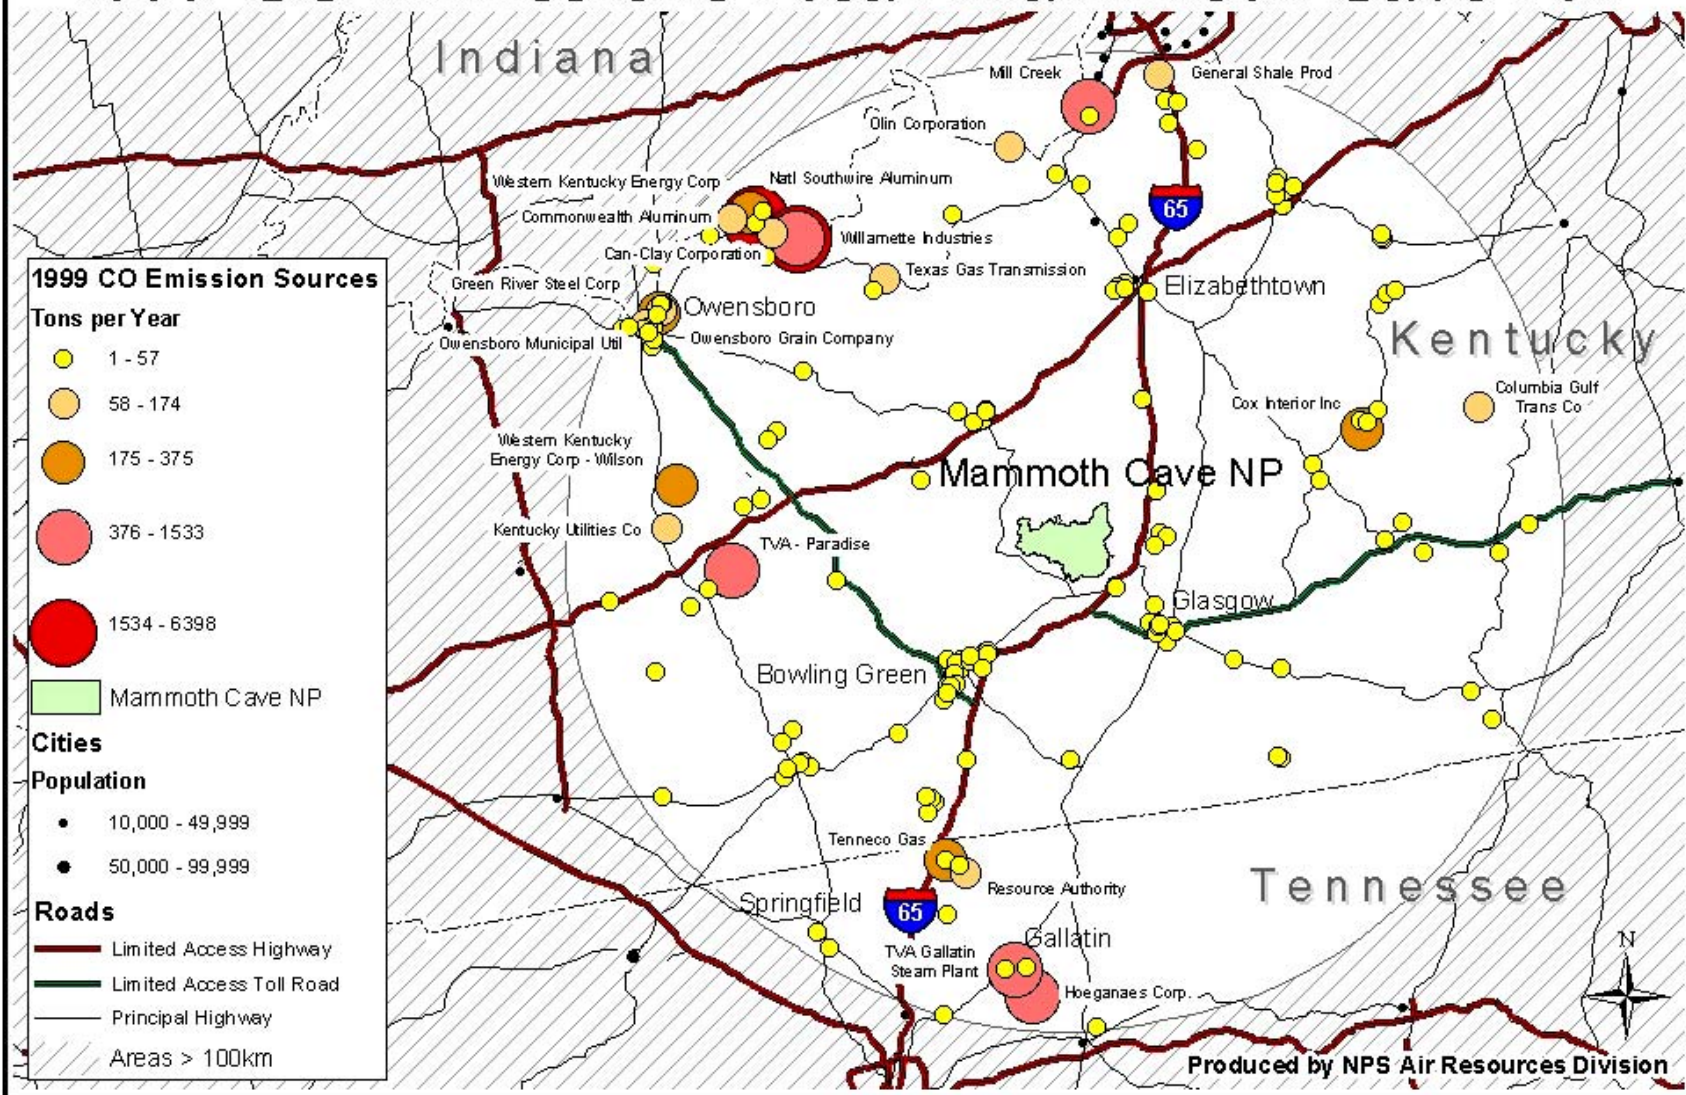

1999 SO₂ Emissions Near Mammoth Cave NP

1999 NO_x Emissions Near Mammoth Cave NP

1999 VOC Emissions Near Mammoth Cave NP

1999 CO Emissions Near Mammoth Cave NP

1999 NH₃ Emissions Near Mammoth Cave NP

1999 PM2.5 Emissions Near Mammoth Cave NP