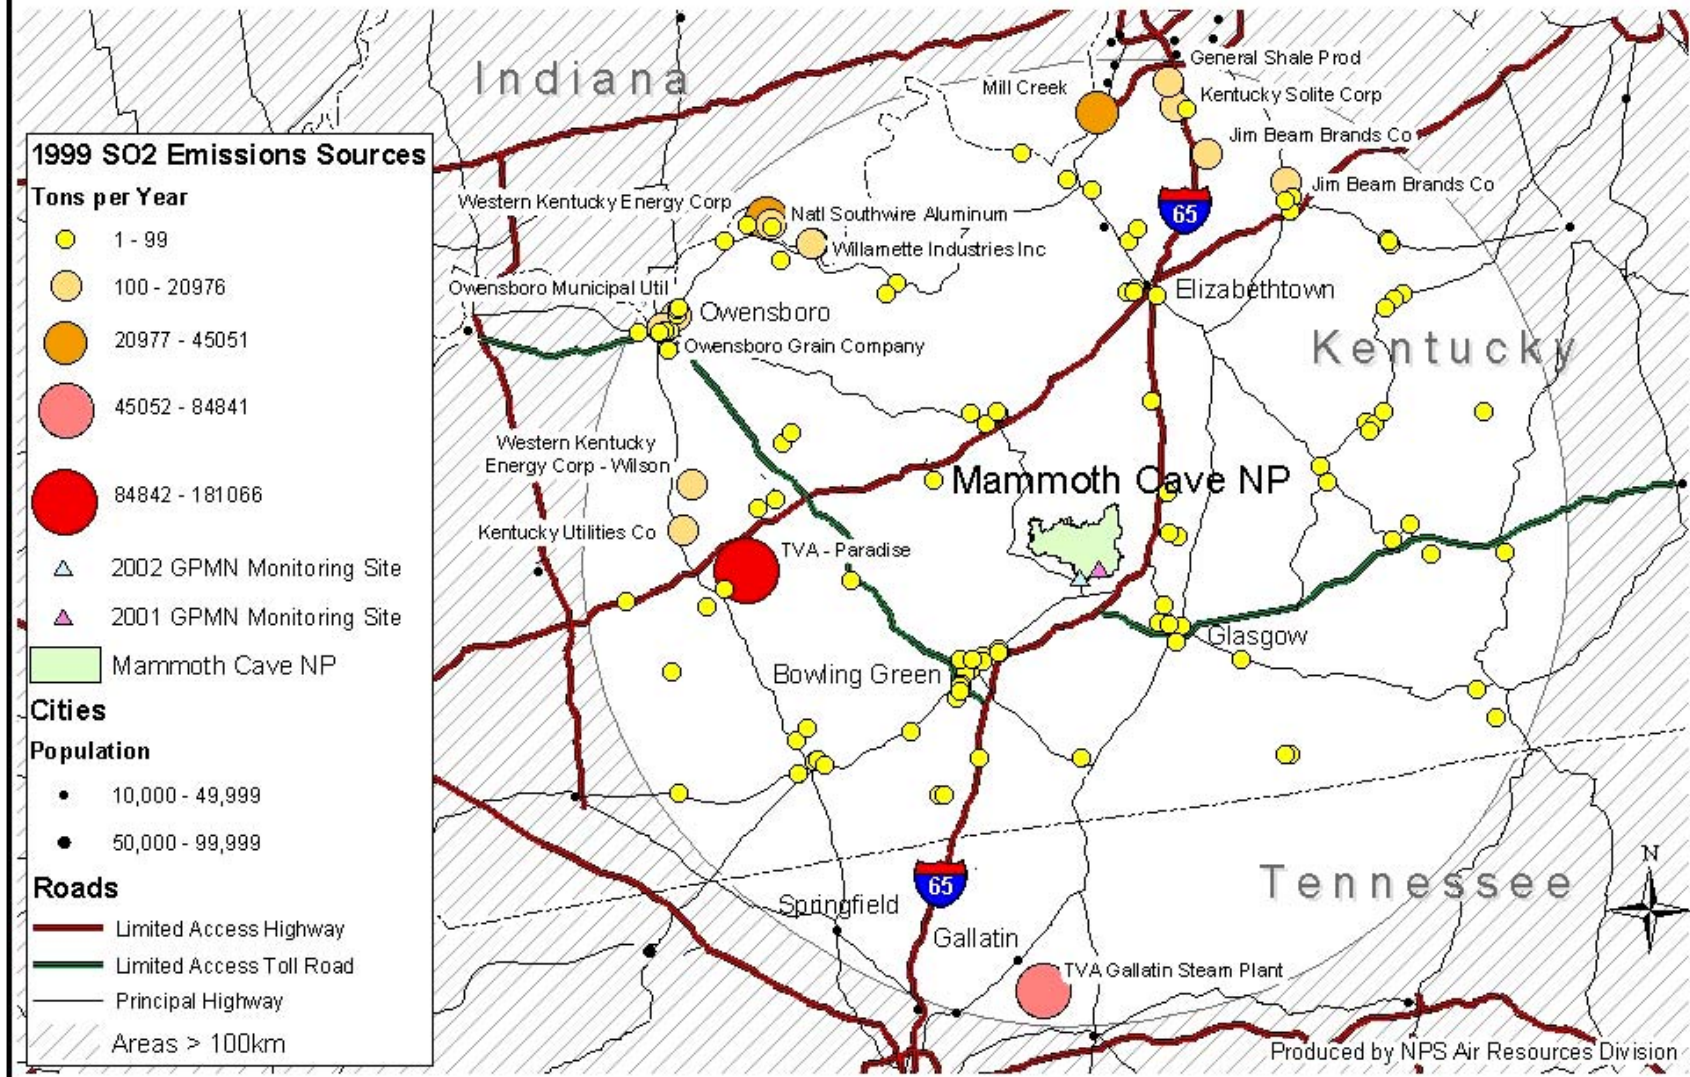

1999 SO₂ Emissions Near Mammoth Cave NP

1999 NO_x Emissions Near Mammoth Cave NP

1999 VOC Emissions Near Mammoth Cave NP

1999 CO Emissions Near Mammoth Cave NP

1999 NH₃ Emissions Near Mammoth Cave NP

1999 PM2.5 Emissions Near Mammoth Cave NP