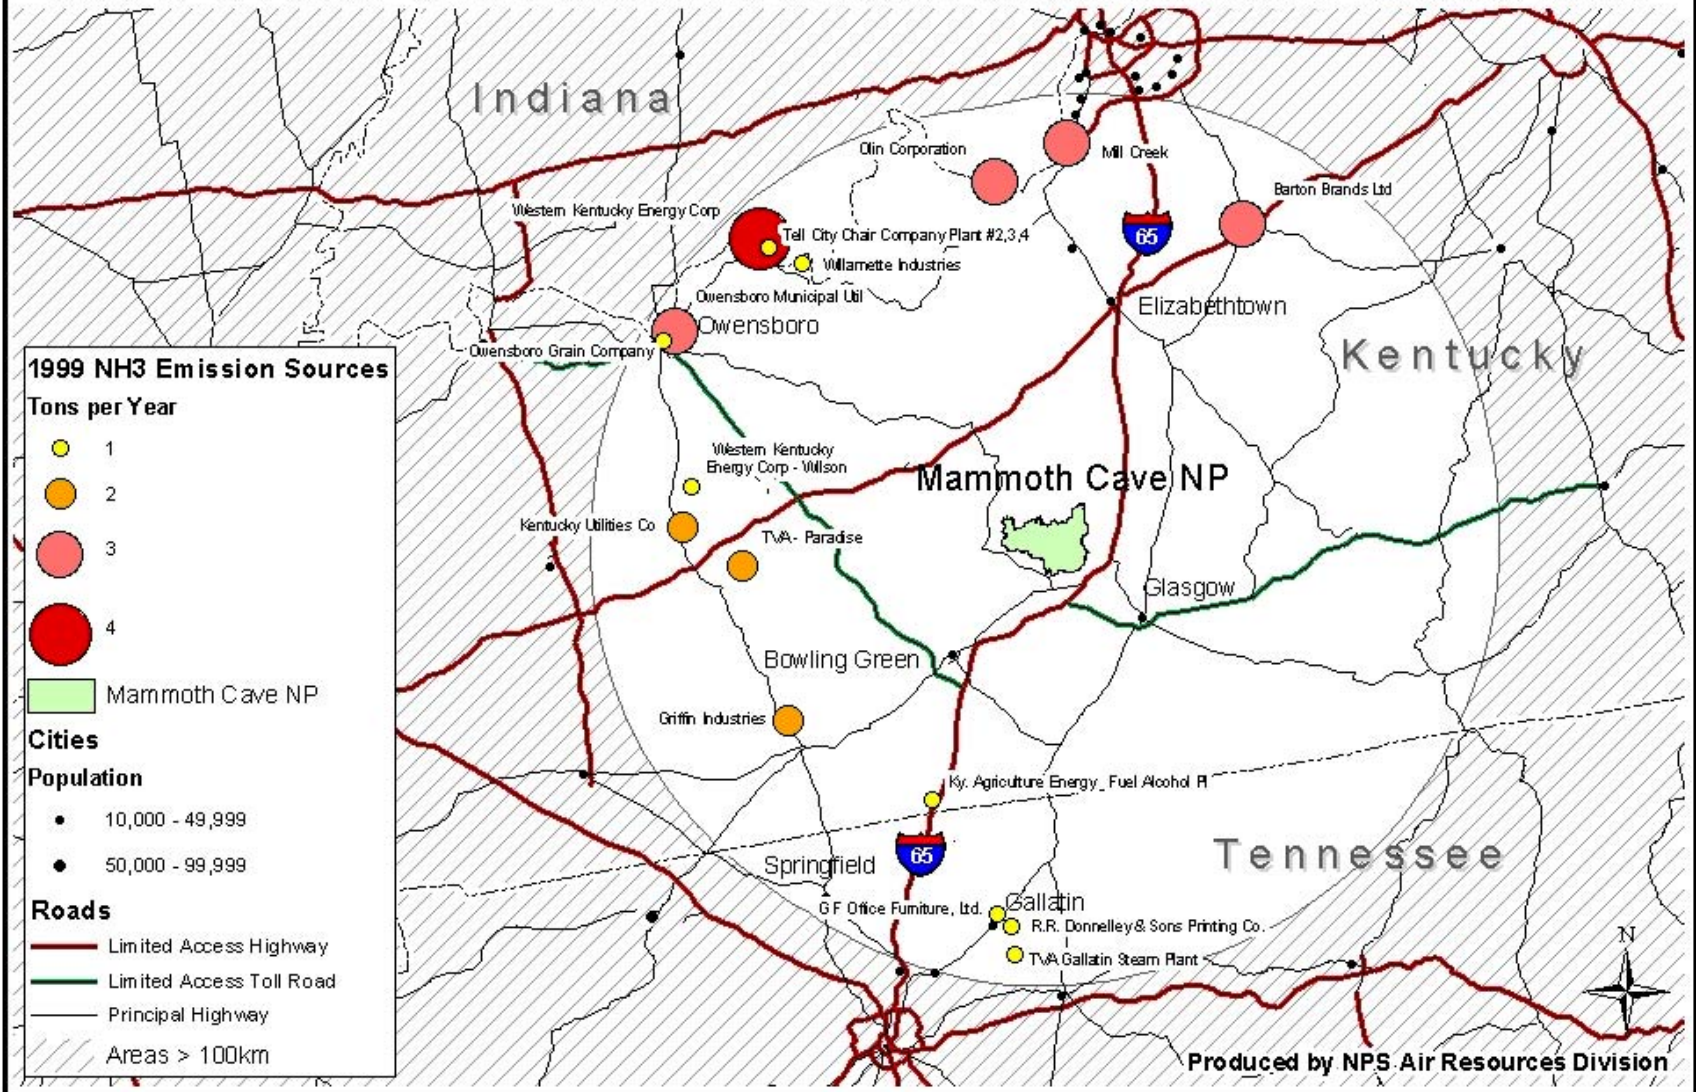

1999 SO₂ Emissions Near Mammoth Cave NP

1999 NO_x Emissions Near Mammoth Cave NP

1999 VOC Emissions Near Mammoth Cave NP

1999 CO Emissions Near Mammoth Cave NP

1999 NH₃ Emissions Near Mammoth Cave NP

1999 PM2.5 Emissions Near Mammoth Cave NP