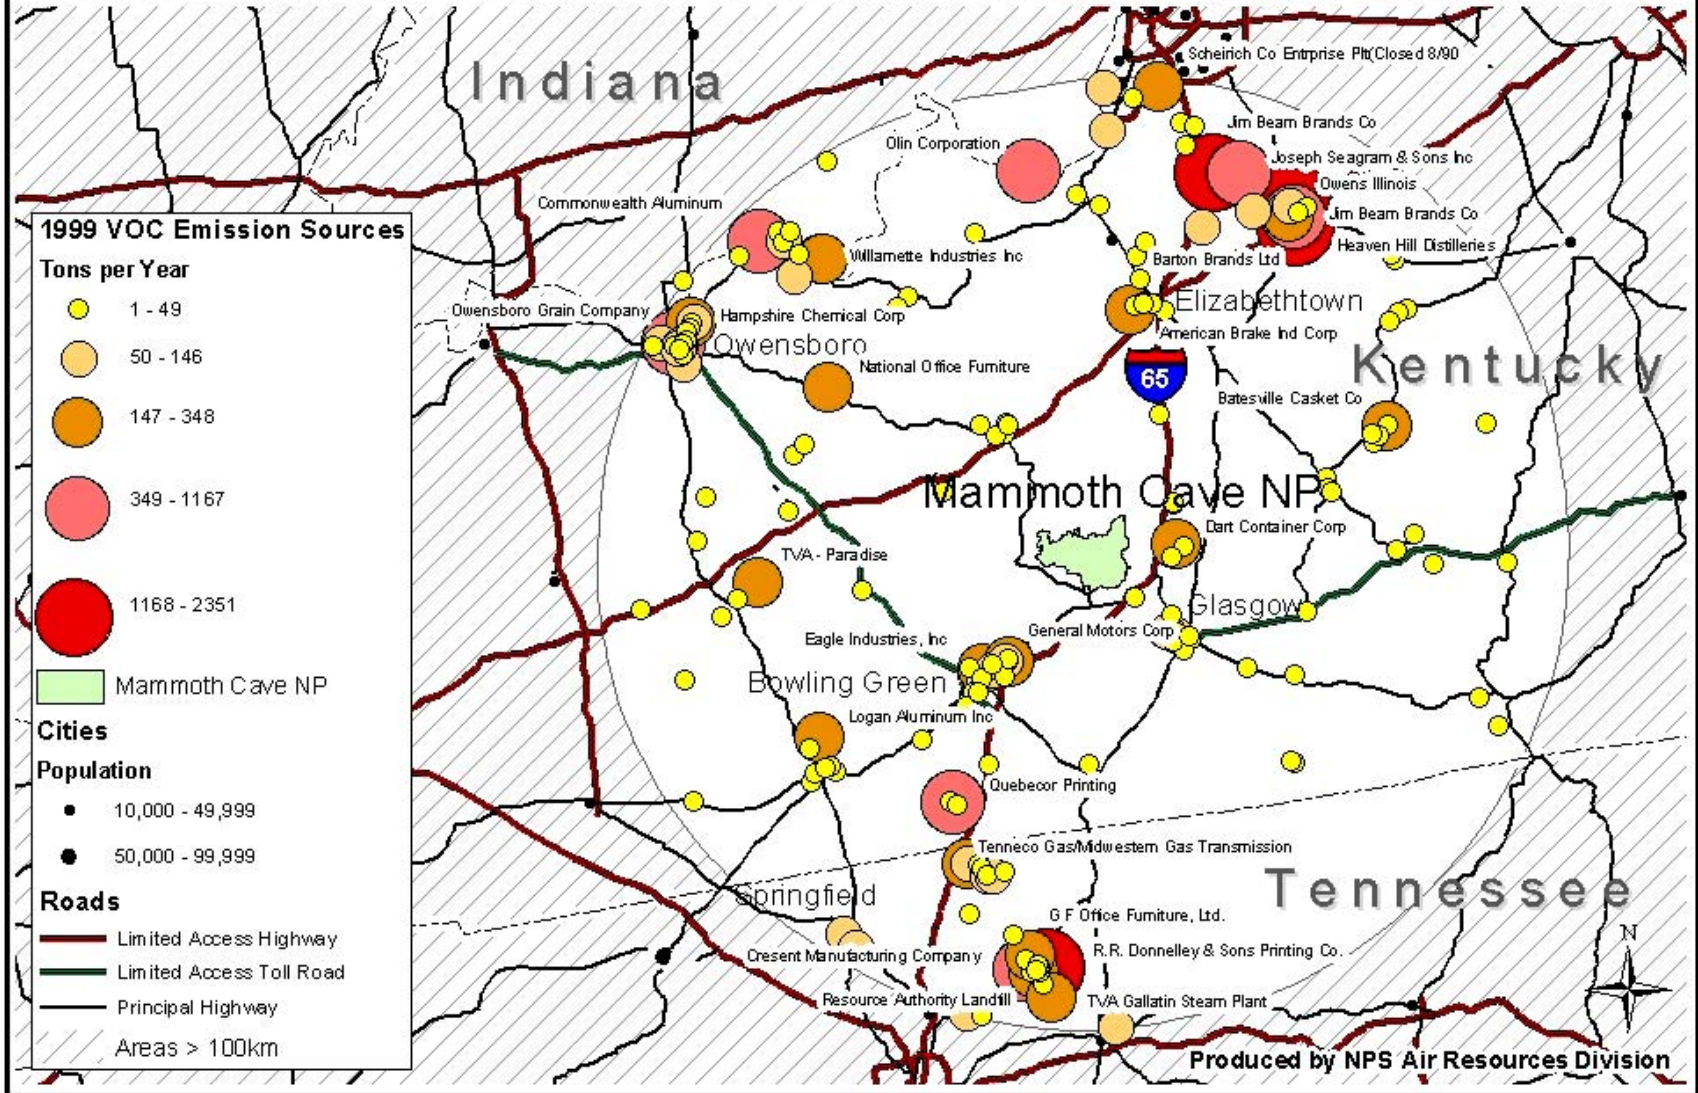

1999 SO₂ Emissions Near Mammoth Cave NP

1999 NO_x Emissions Near Mammoth Cave NP

1999 VOC Emissions Near Mammoth Cave NP

1999 CO Emissions Near Mammoth Cave NP

1999 NH₃ Emissions Near Mammoth Cave NP

1999 PM2.5 Emissions Near Mammoth Cave NP