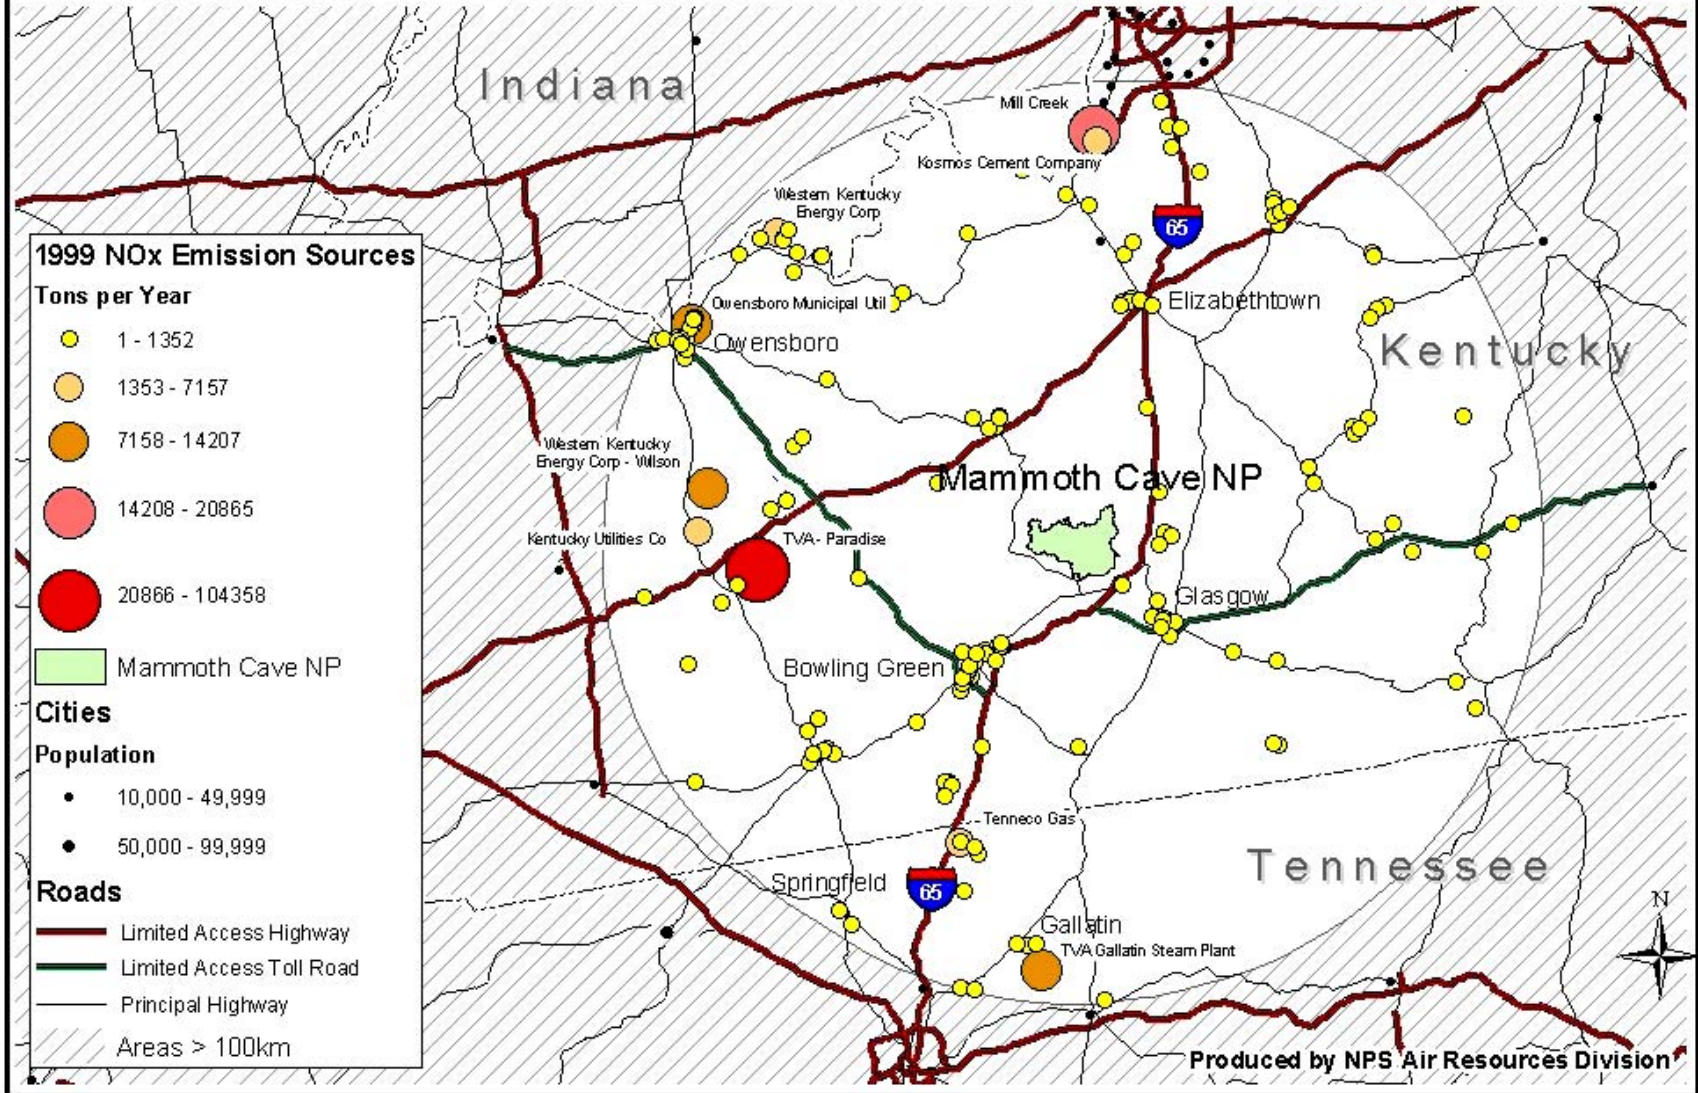

1999 SO₂ Emissions Near Mammoth Cave NP

1999 NO_x Emissions Near Mammoth Cave NP

1999 VOC Emissions Near Mammoth Cave NP

1999 CO Emissions Near Mammoth Cave NP

1999 NH₃ Emissions Near Mammoth Cave NP

1999 PM2.5 Emissions Near Mammoth Cave NP