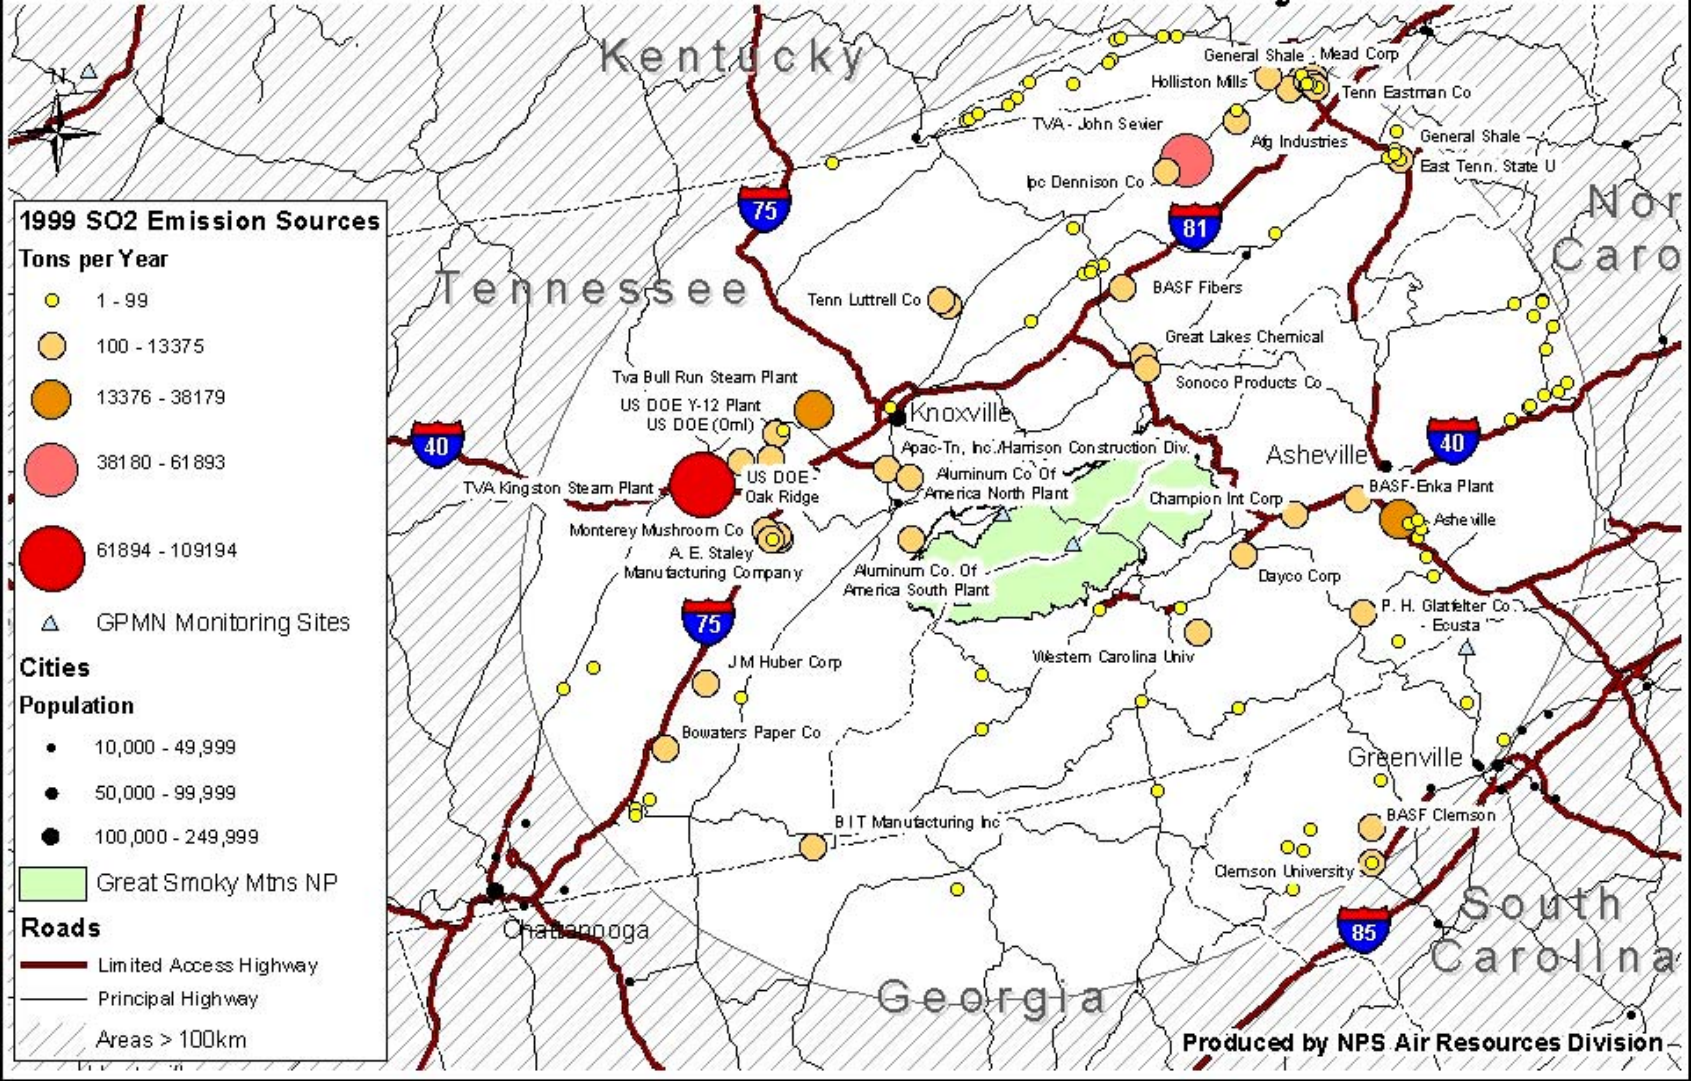

# 1999 SO2 Emissions Near Great Smoky Mtns NP