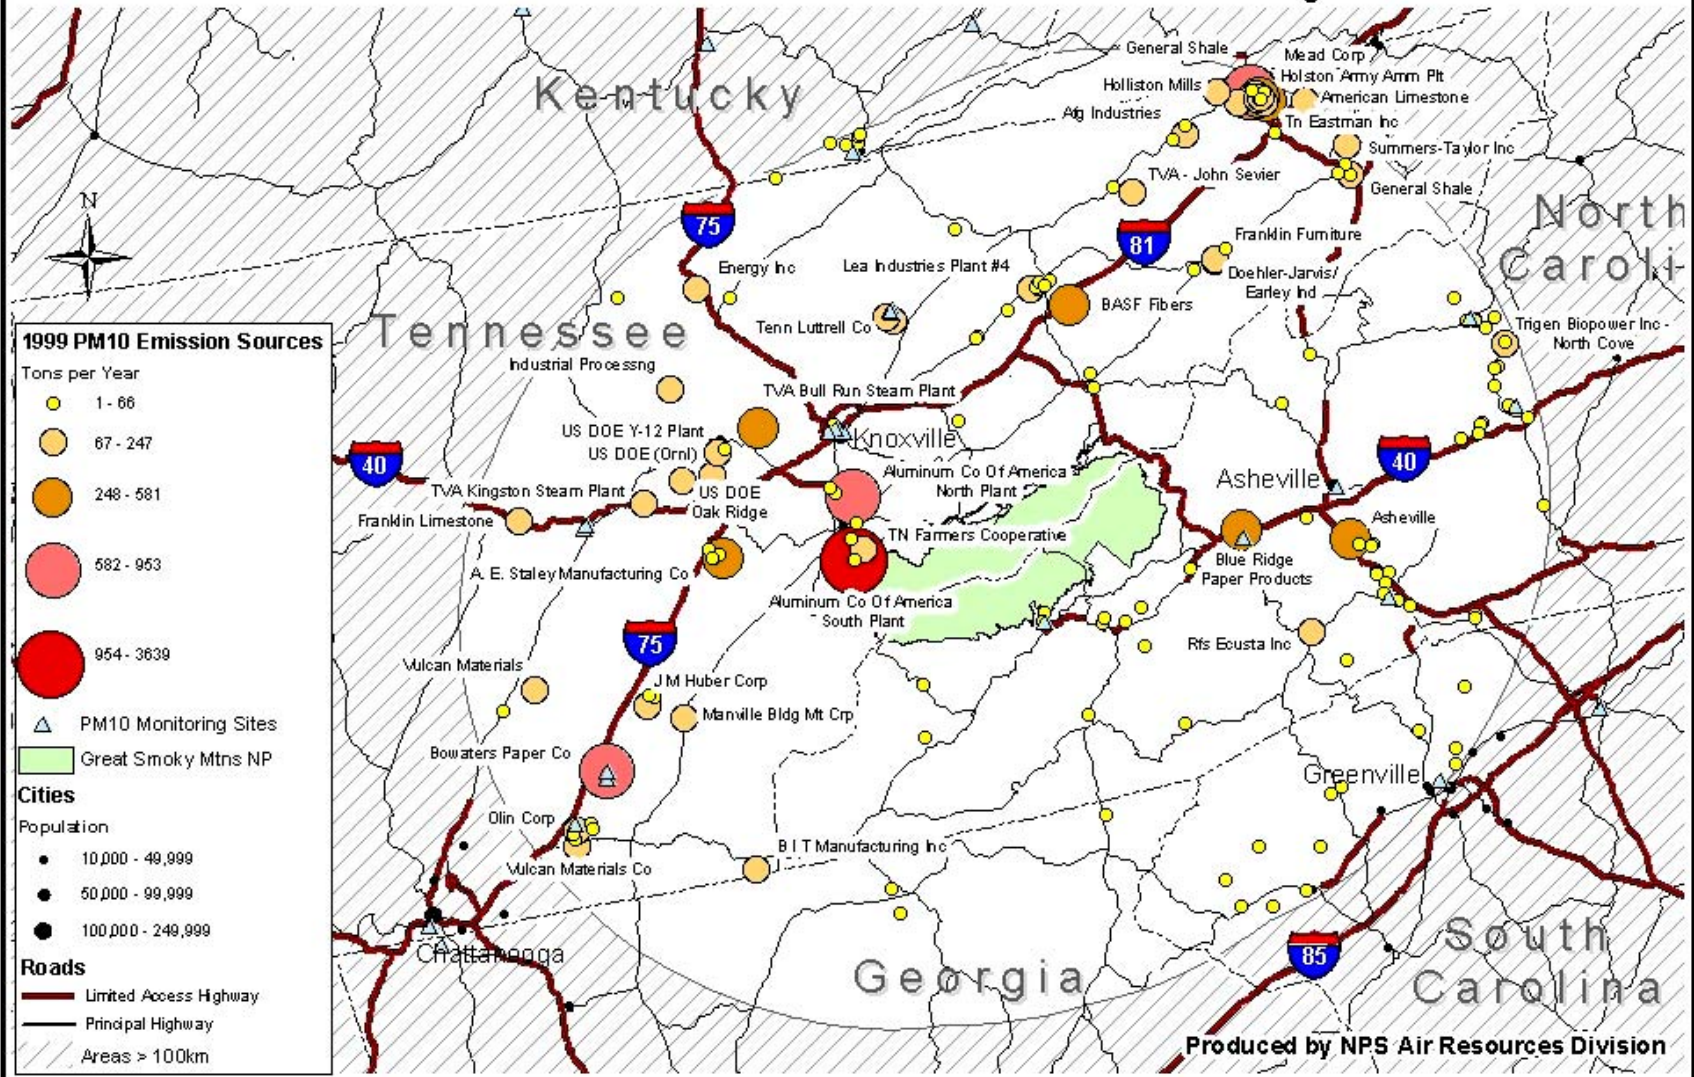

1999 PM10 Emissions Near Great Smoky Mtns NP