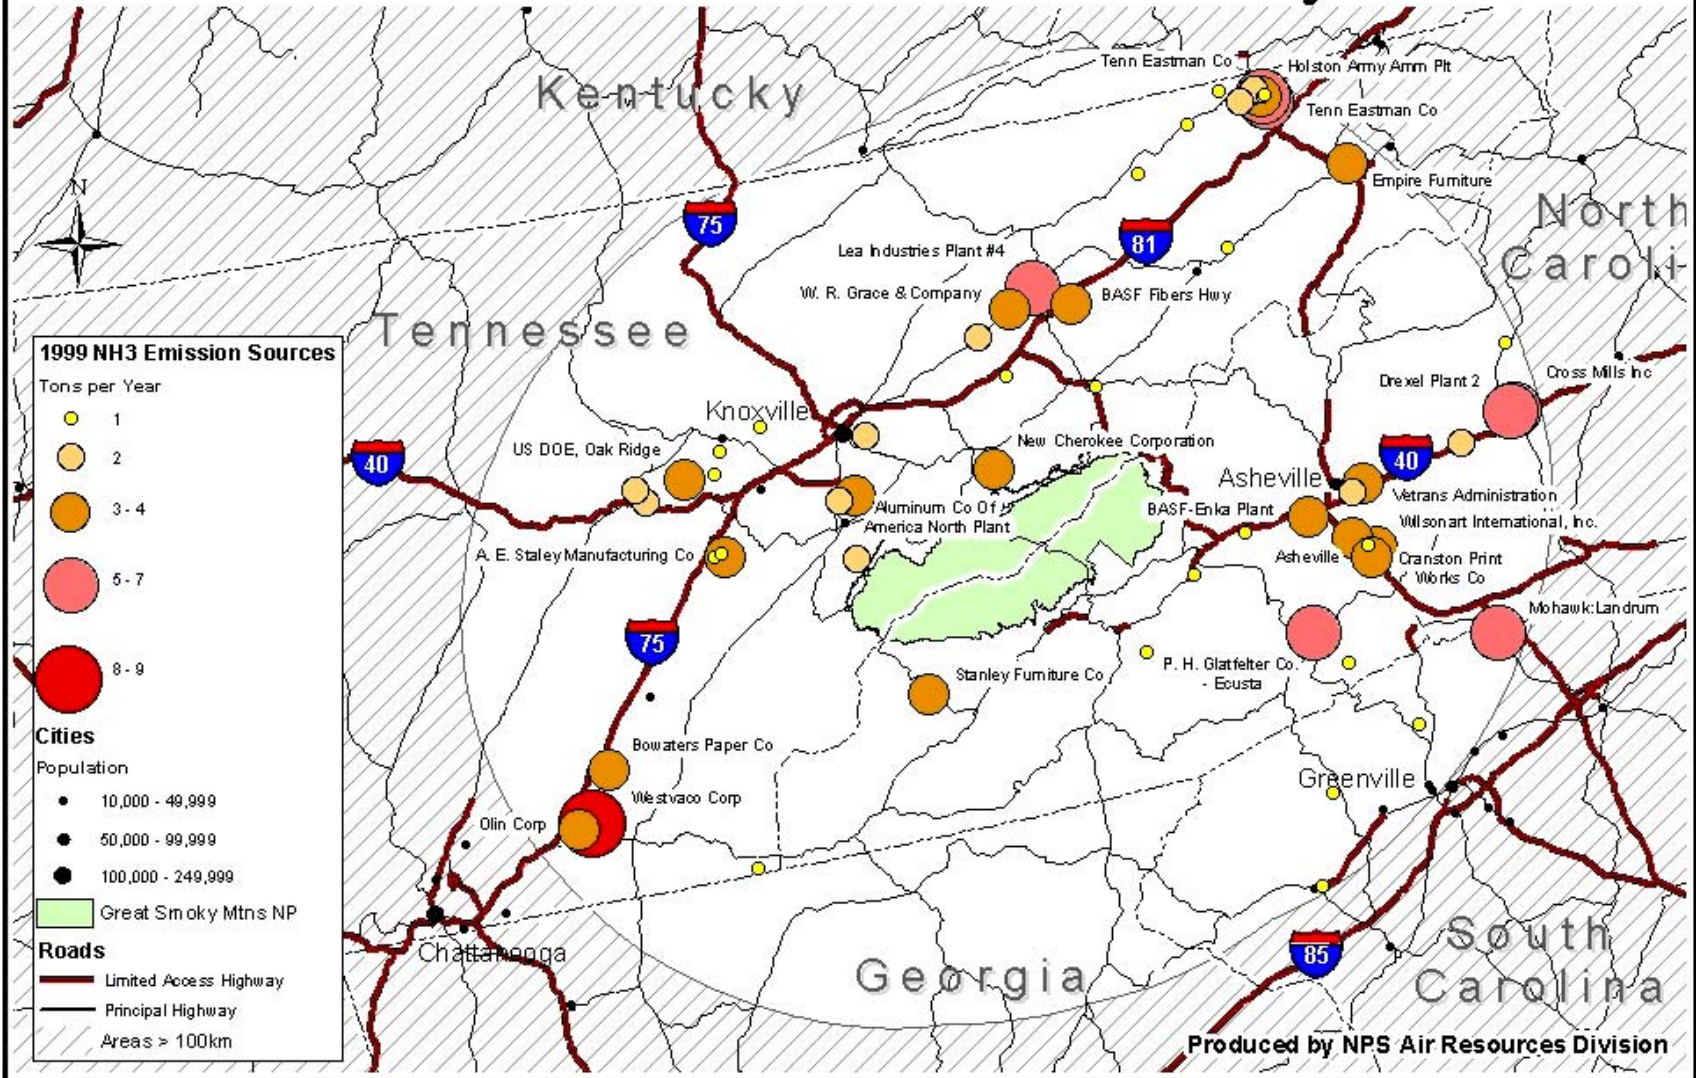

1999 NH₃ Emissions Near Great Smoky Mtns NP