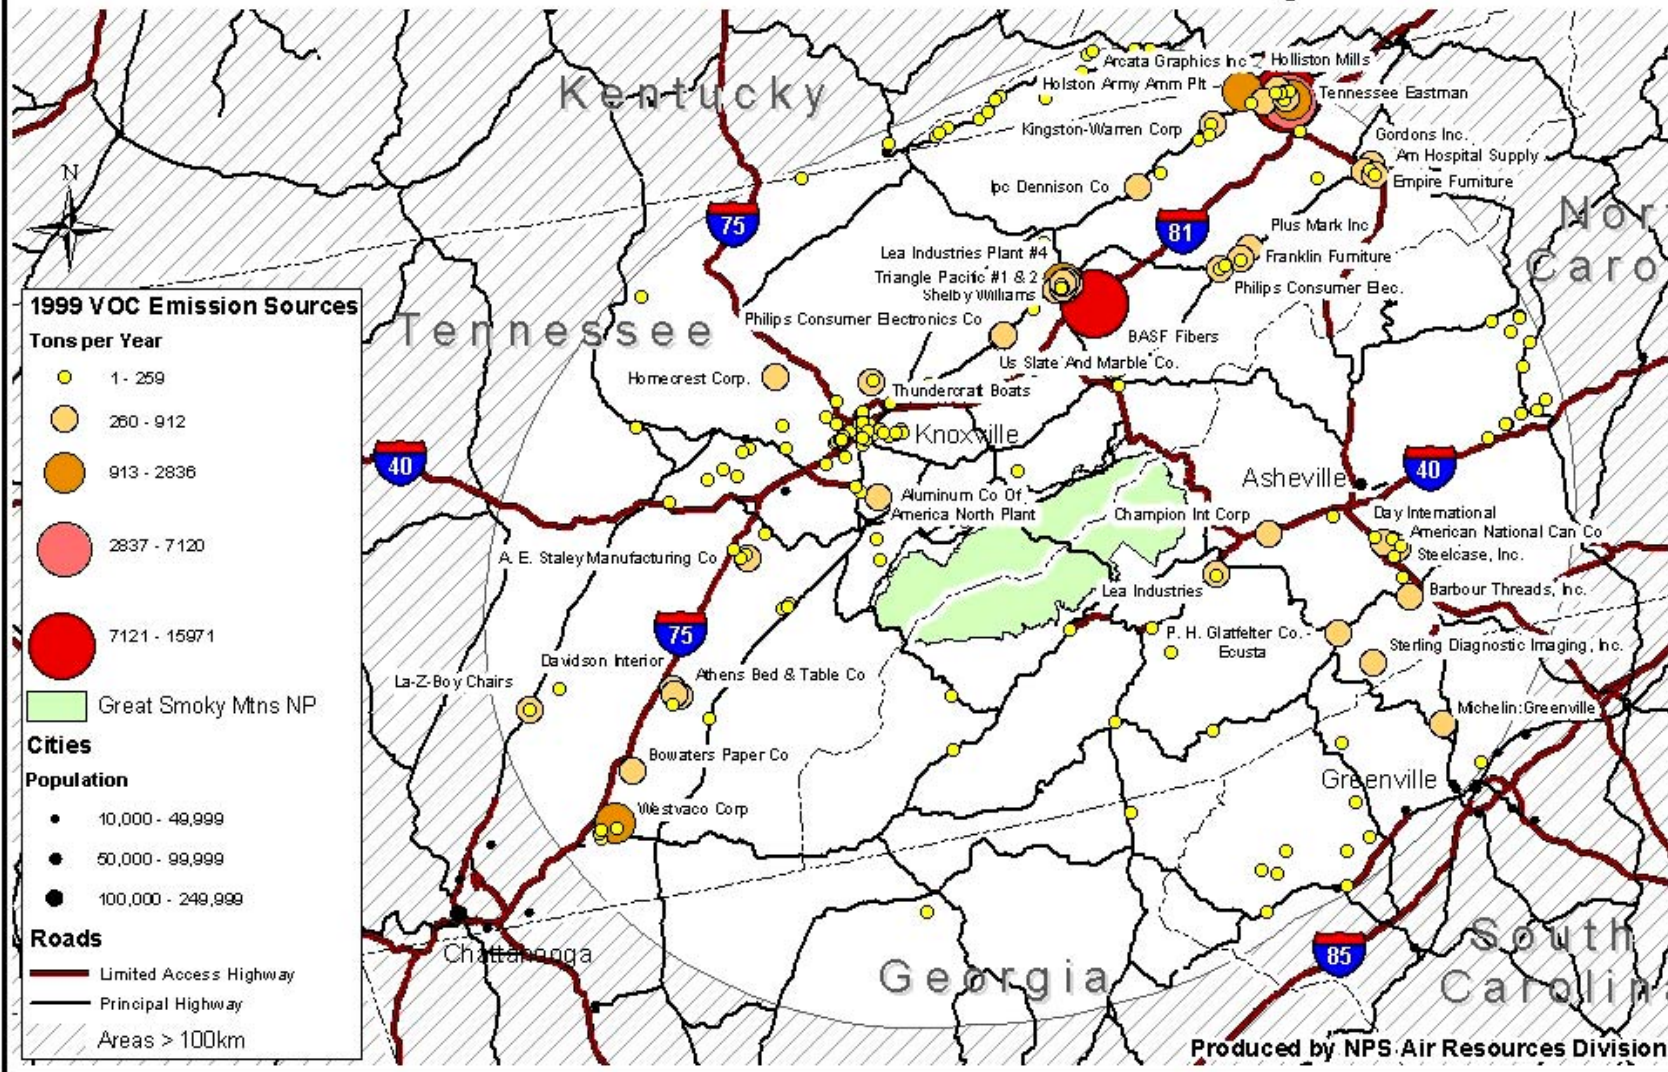

1999 VOC Emissions Near Great Smoky Mtns NP