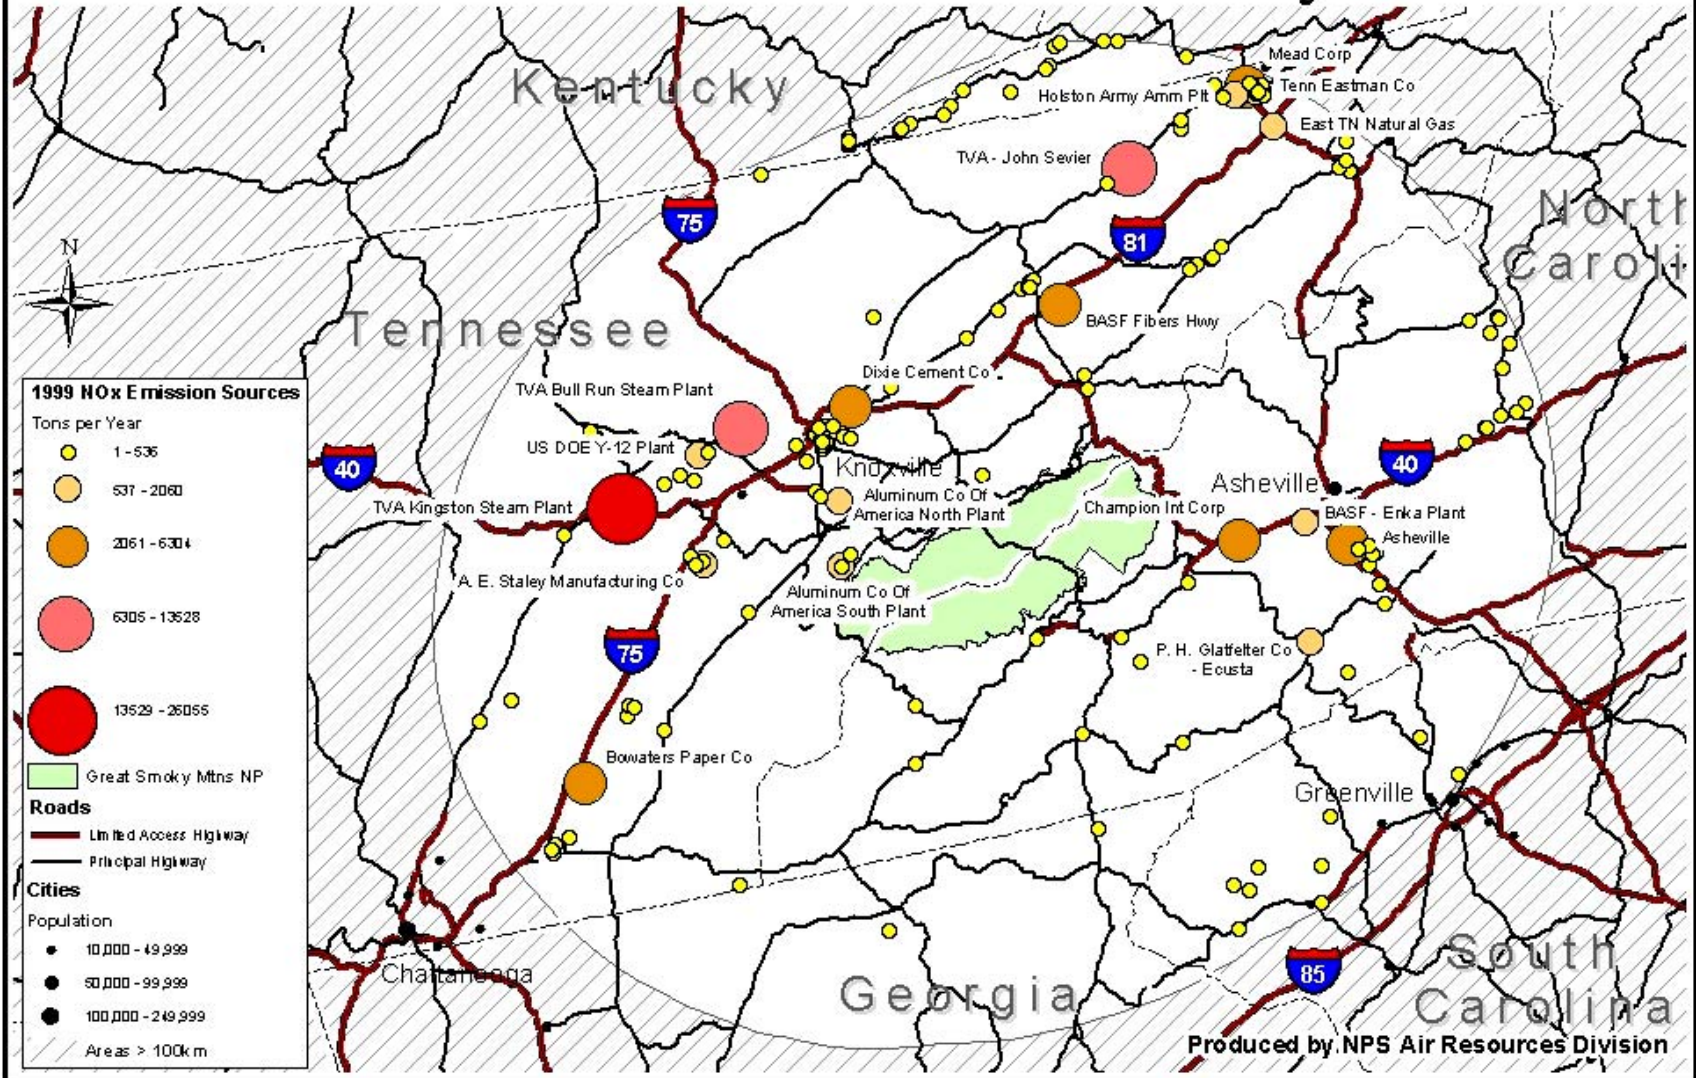

1999 NO_x Emissions Near Great Smoky Mtns NP