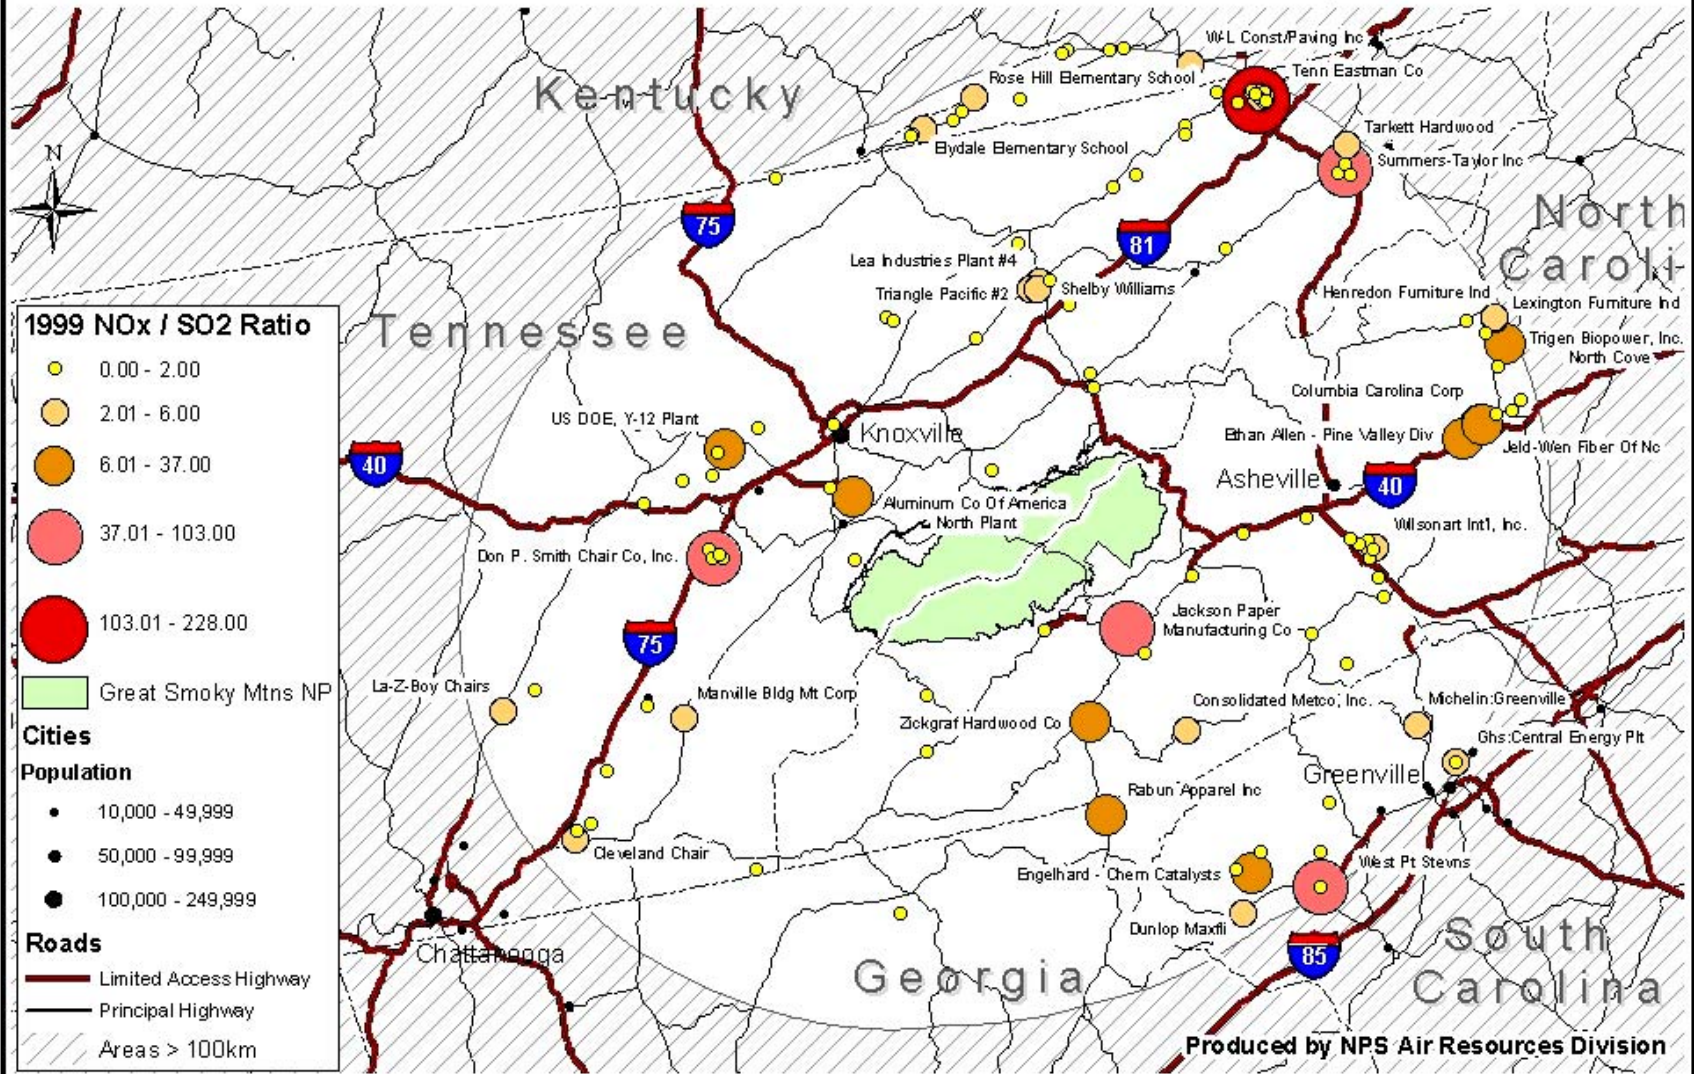

1999 NO_x / SO₂ Emissions Ratio Near Great Smoky Mtns NP