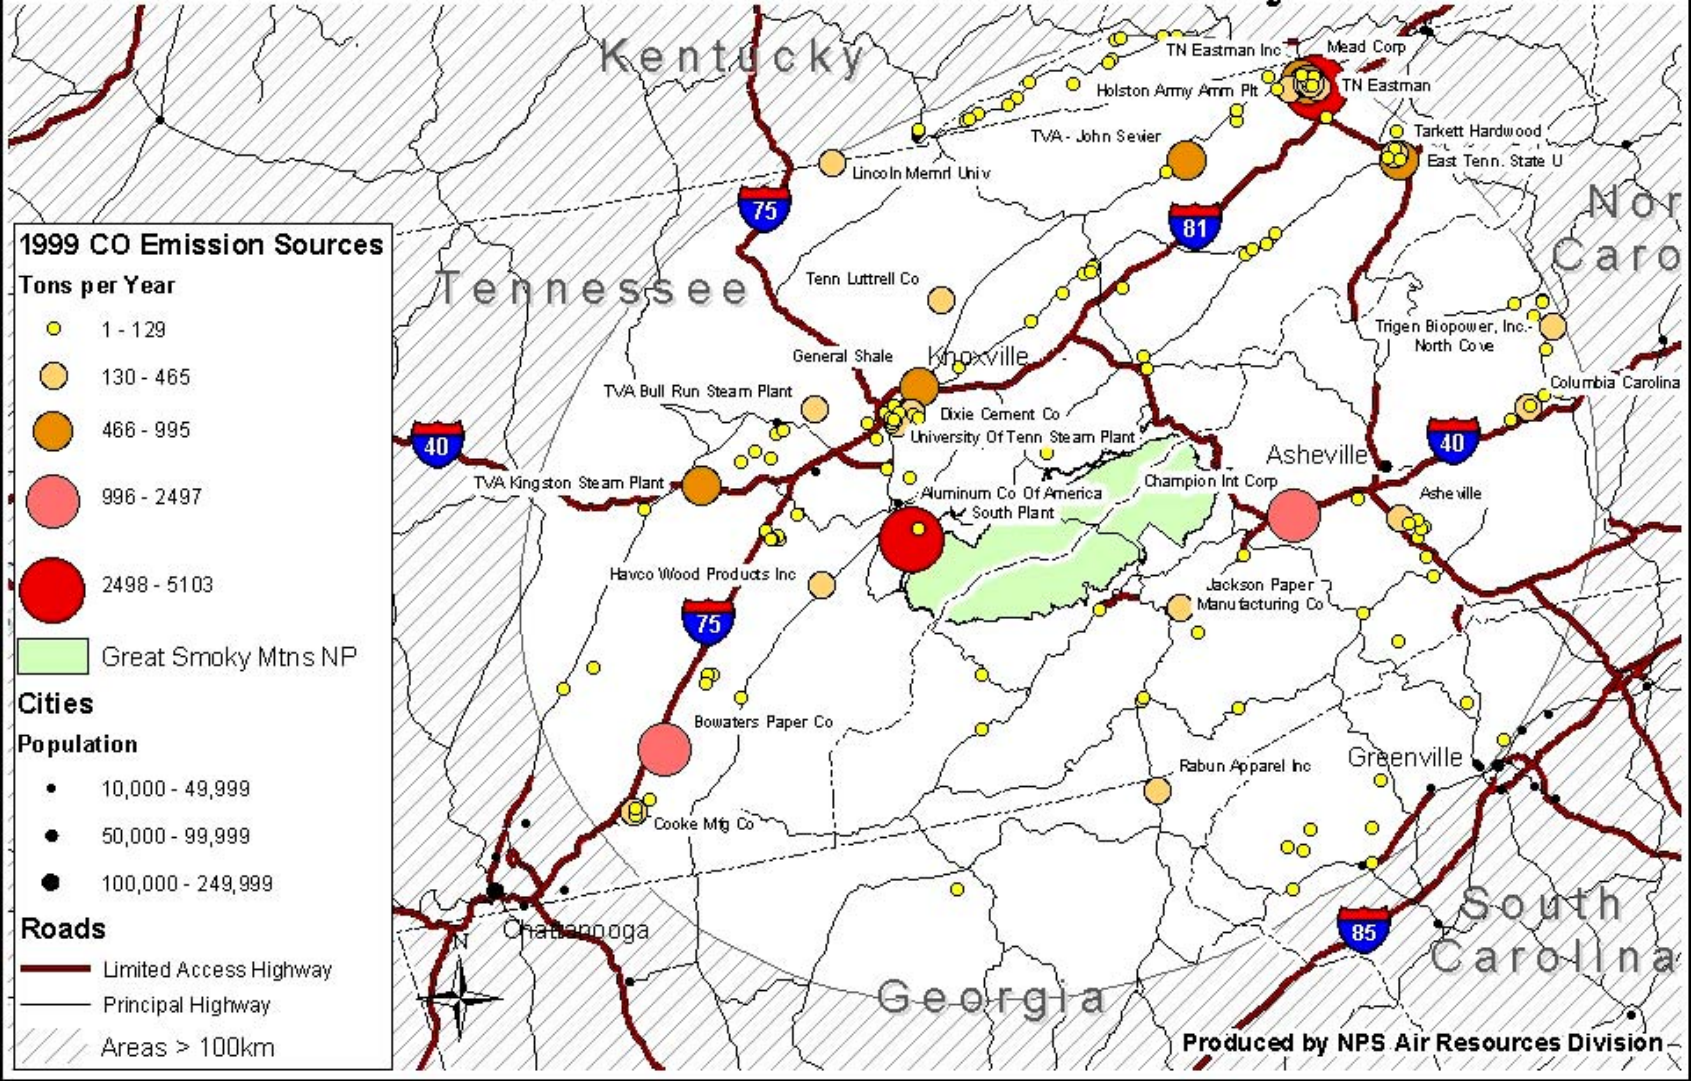

1999 CO Emissions Near Great Smoky Mtns NP