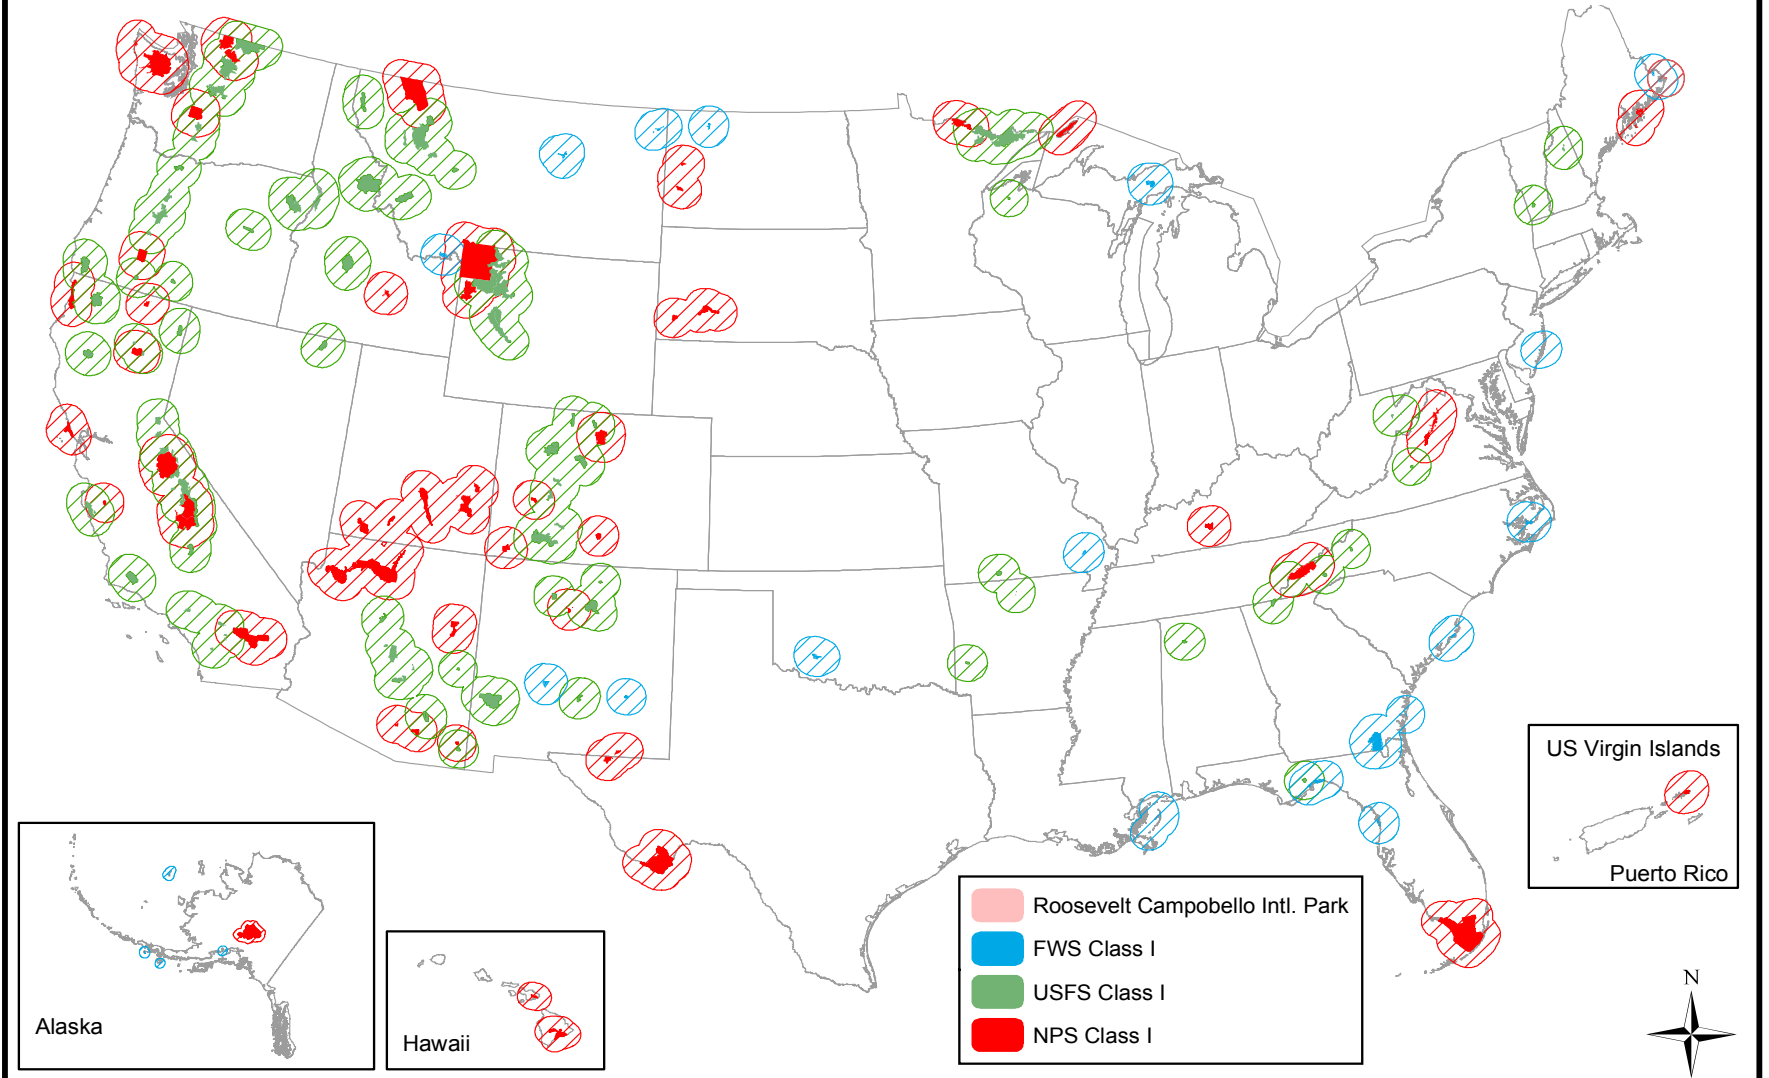

Areas within 50km of Class I Areas

Areas within 250km of Class I Units

Alaska

Hawaii

US Virgin Islands

Puerto Rico

- Roosevelt Campobello Intl. Park
- FWS Class I
- USFS Class I
- NPS Class I

Areas within 300km of Class I Units