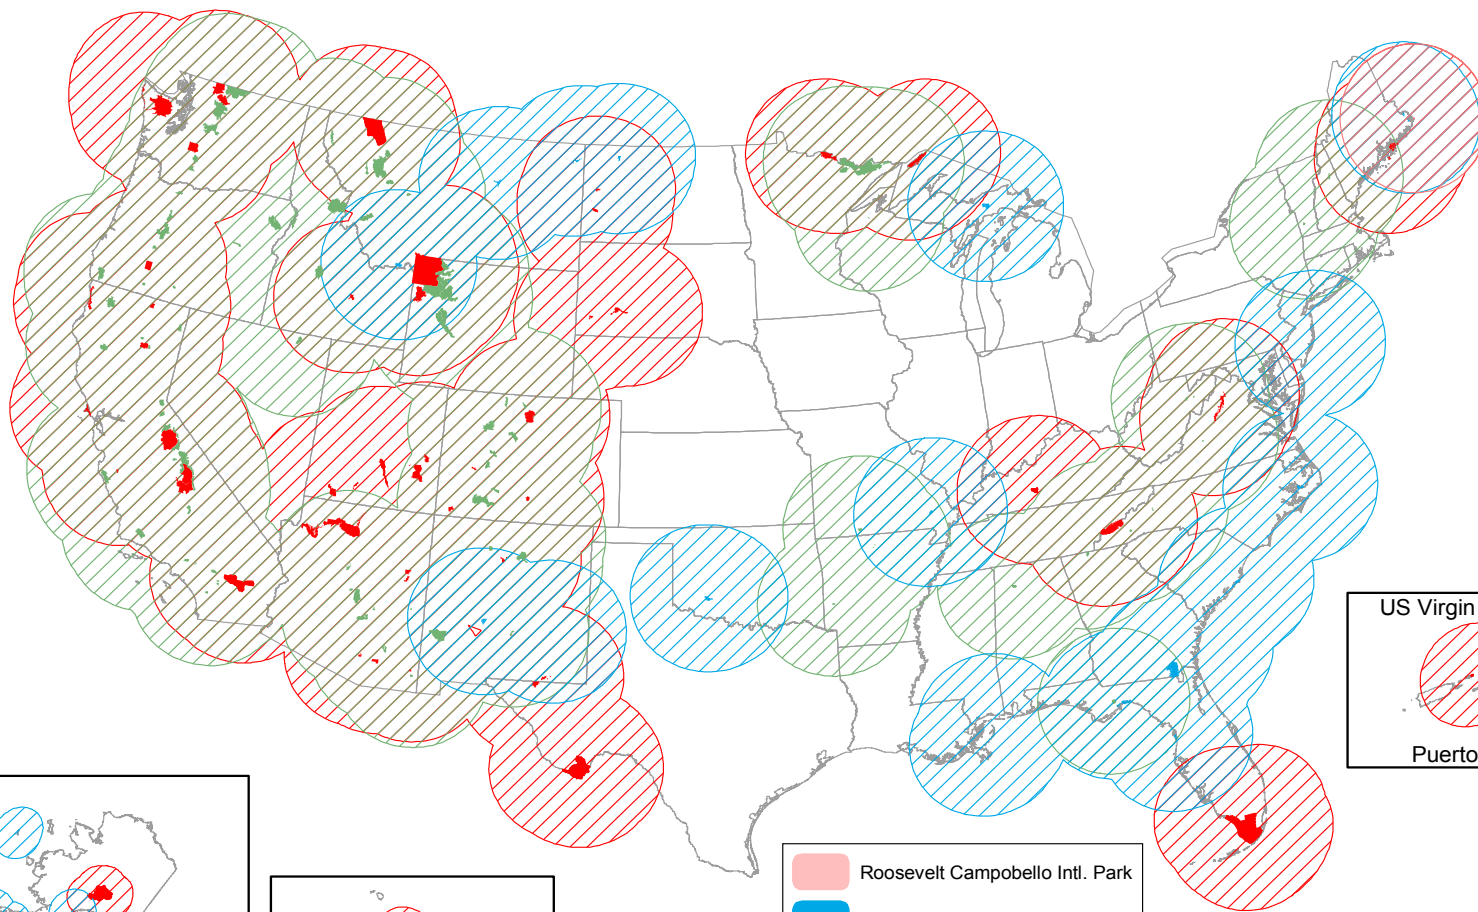

Areas within 50km of Class I Areas

Areas within 250km of Class I Units

Alaska

Hawaii

US Virgin Islands

Puerto Rico

- Roosevelt Campobello Intl. Park
- FWS Class I
- USFS Class I
- NPS Class I

Areas within 300km of Class I Units