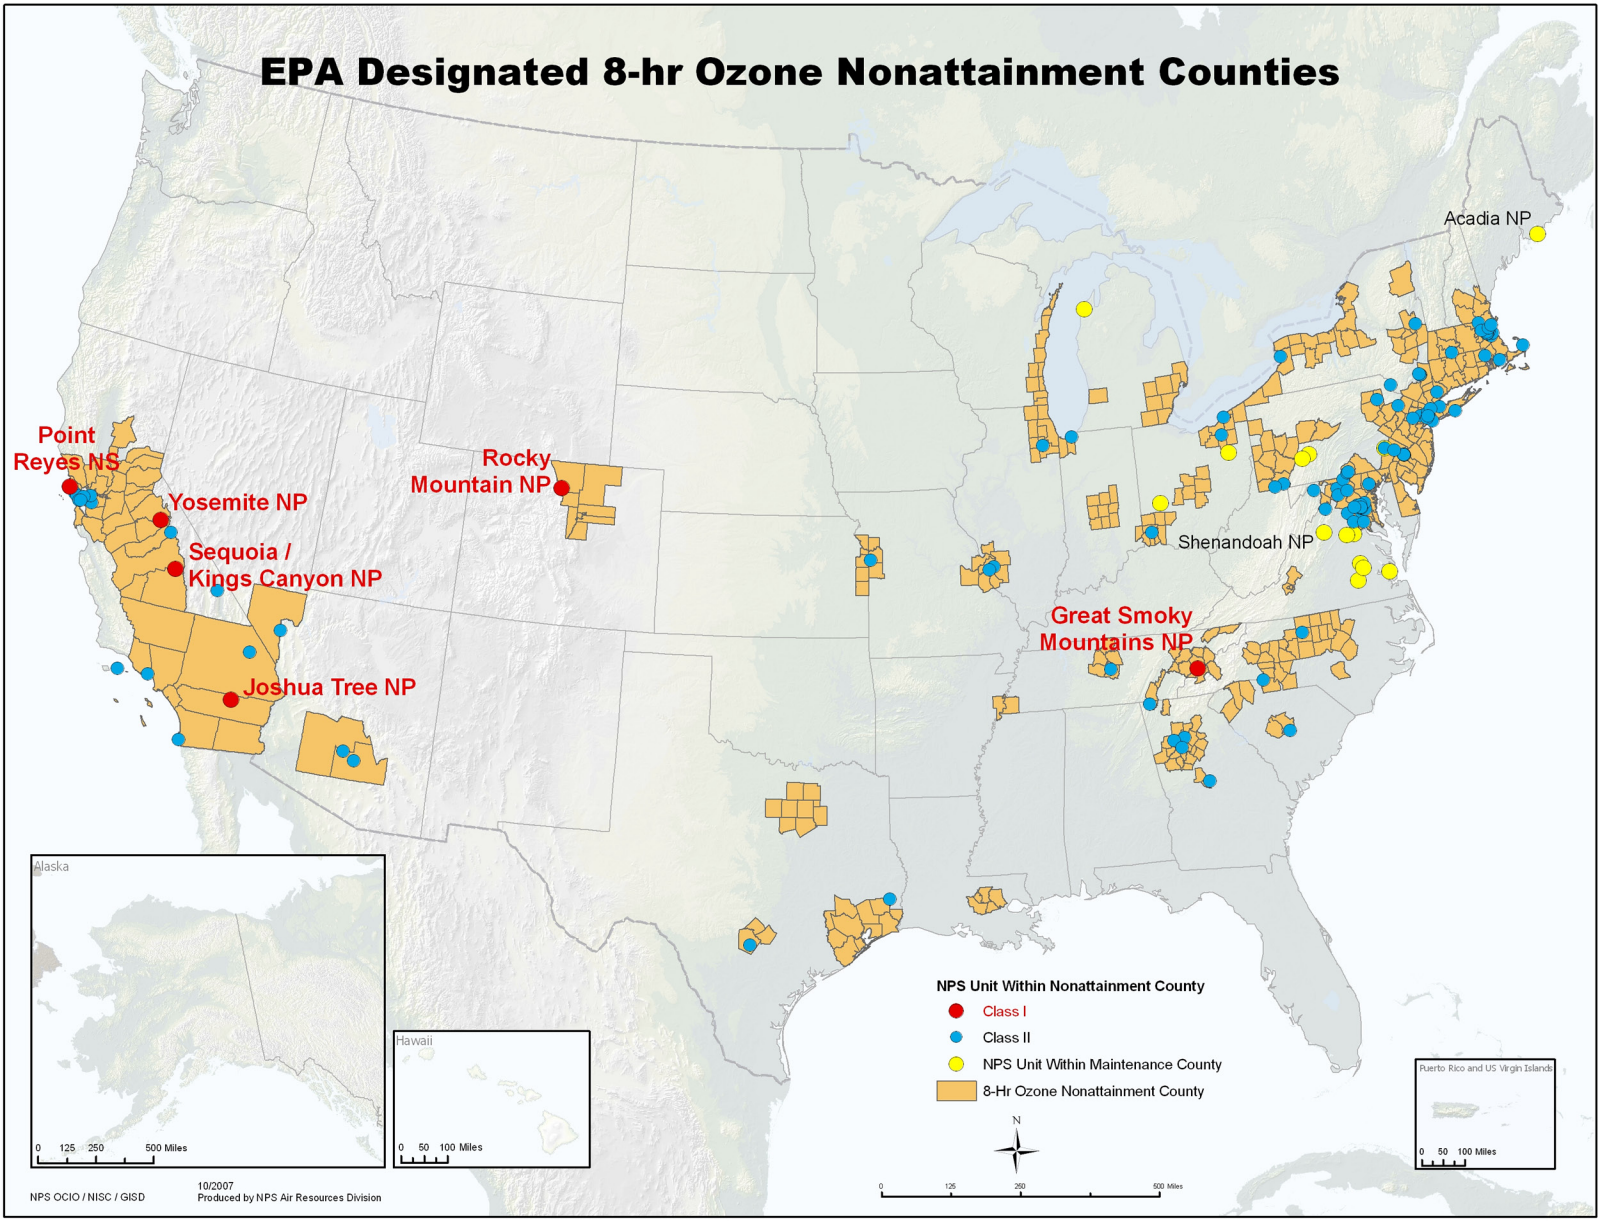

# EPA Designated 8-hr Ozone Nonattainment Counties

- NPS Unit Within Nonattainment County**
- Class I
  - Class II
  - NPS Unit Within Maintenance County
  - 8-Hr Ozone Nonattainment County