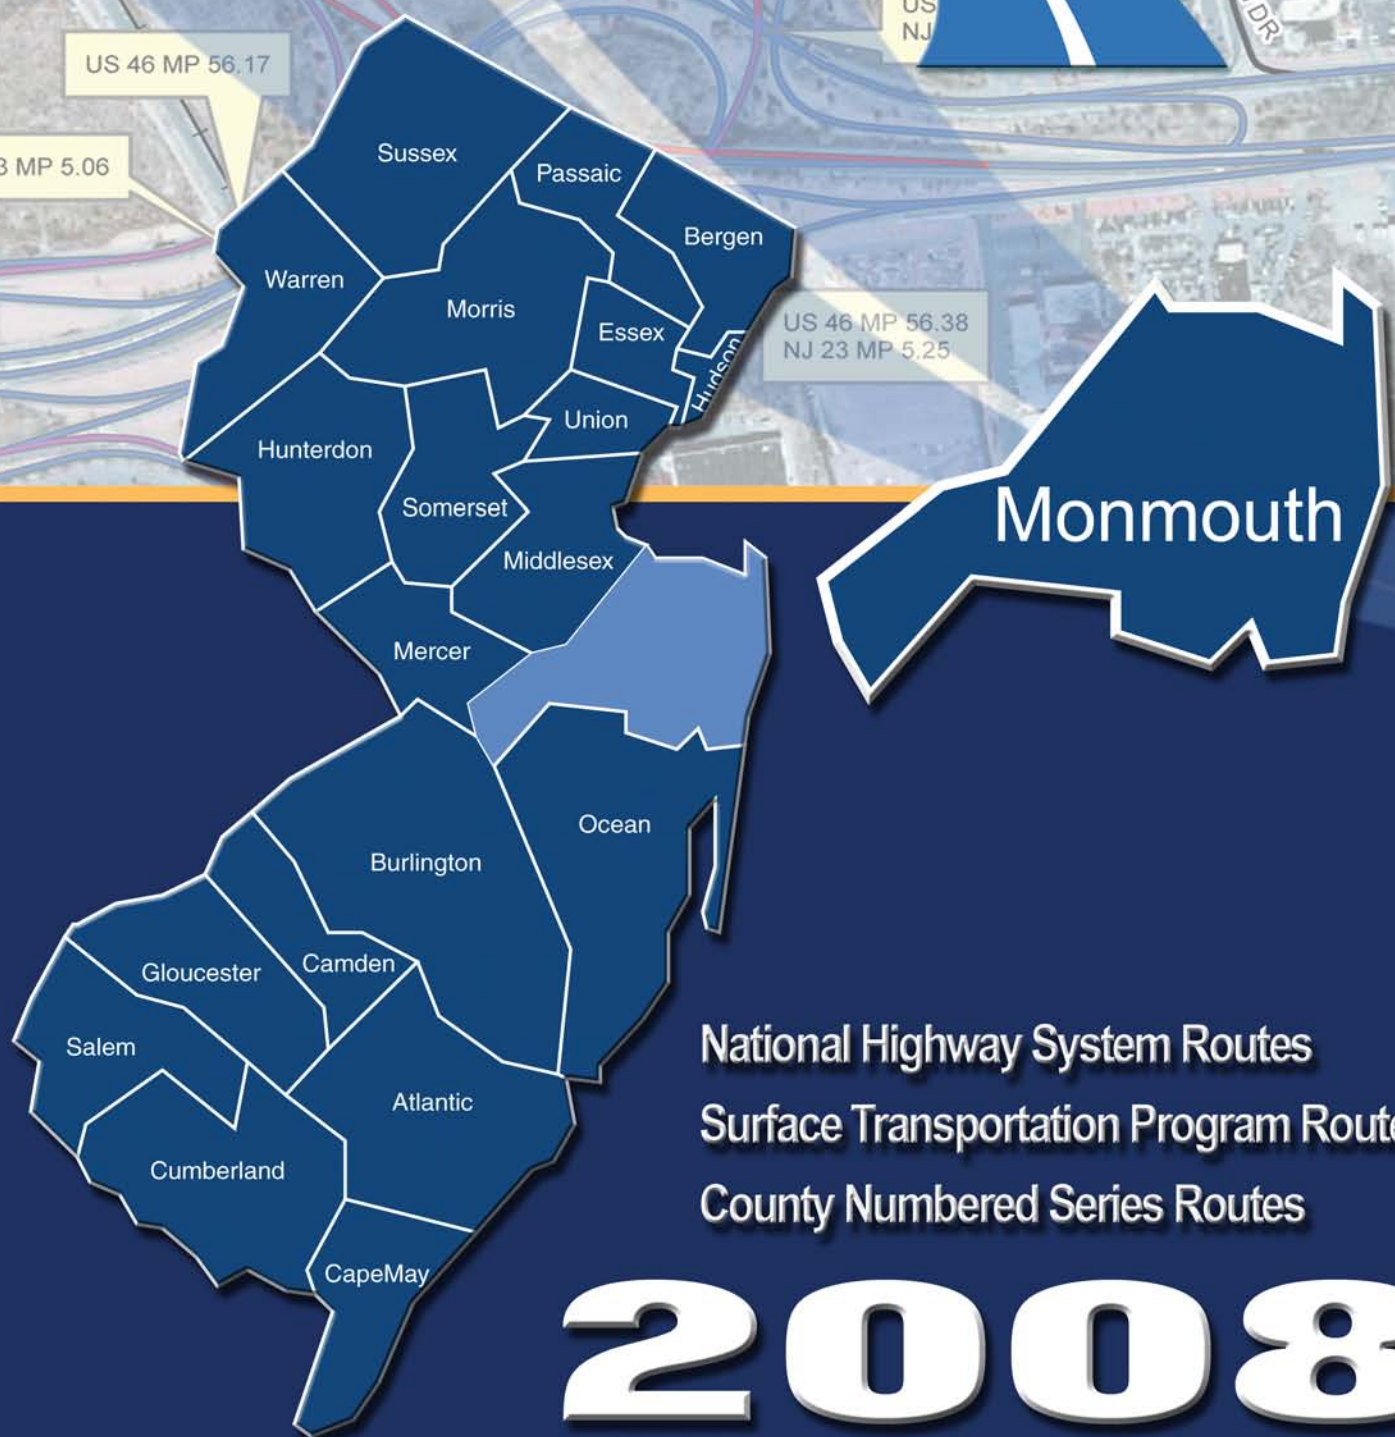

MP 53.62
23 MP 5.58

54

State of New Jersey
Department of Transportation

Straight Line Diagrams

46

US 46 MP 56.17

NJ 23 MP 5.06

US 46 MP 56.38
NJ 23 MP 5.25

Monmouth

National Highway System Routes
Surface Transportation Program Routes
County Numbered Series Routes

2008