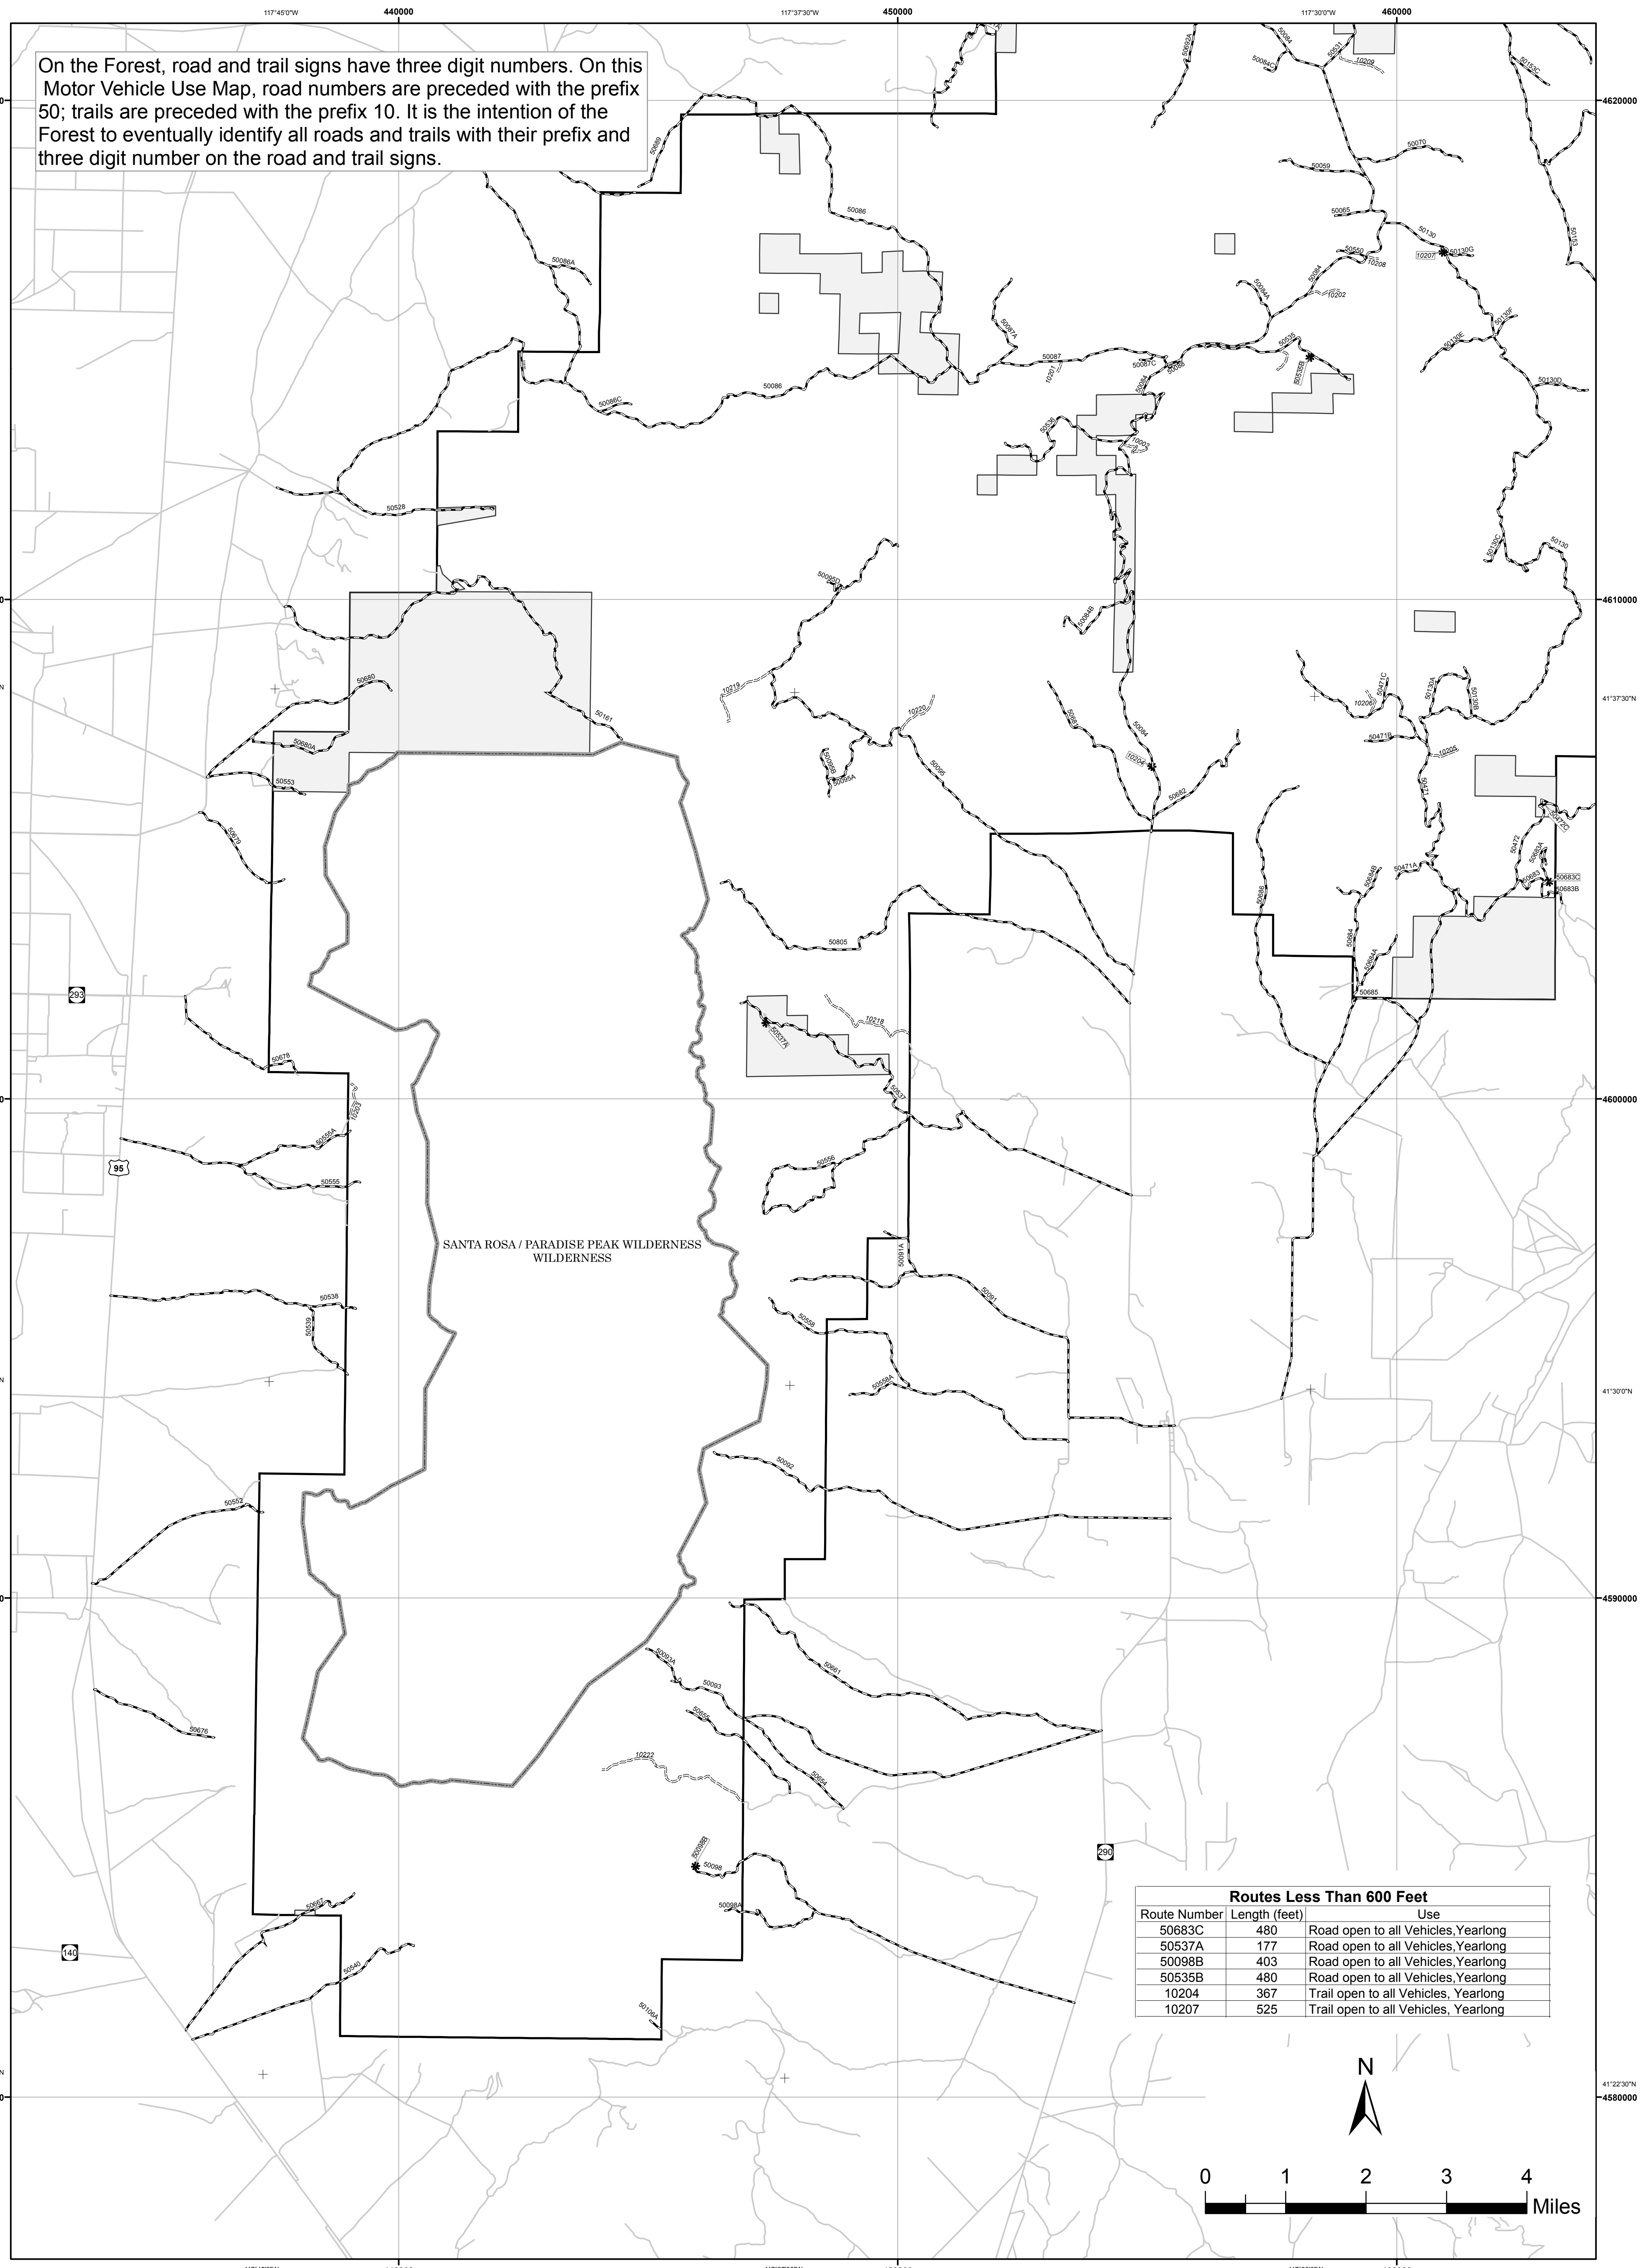

On the Forest, road and trail signs have three digit numbers. On this Motor Vehicle Use Map, road numbers are preceded with the prefix 50; trails are preceded with the prefix 10. It is the intention of the Forest to eventually identify all roads and trails with their prefix and three digit number on the road and trail signs.

Routes Less Than 600 Feet		
Route Number	Length (feet)	Use
50683C	480	Road open to all Vehicles, Yearlong
50537A	177	Road open to all Vehicles, Yearlong
50098B	403	Road open to all Vehicles, Yearlong
50535B	480	Road open to all Vehicles, Yearlong
10204	367	Trail open to all Vehicles, Yearlong
10207	525	Trail open to all Vehicles, Yearlong

North American Datum of 1927 (NAD 27) Universal Transverse Mercator, zone 11

LEGEND

- Roads Open to All Vehicles
- - - Trails Open to All Vehicles
- * Roads or Trails less than 600 feet (See Table)
- Interstate
- Other Public Roads

- Forest or Unit Boundary
- Non-National Forest System Lands within this National Forest
- Wilderness