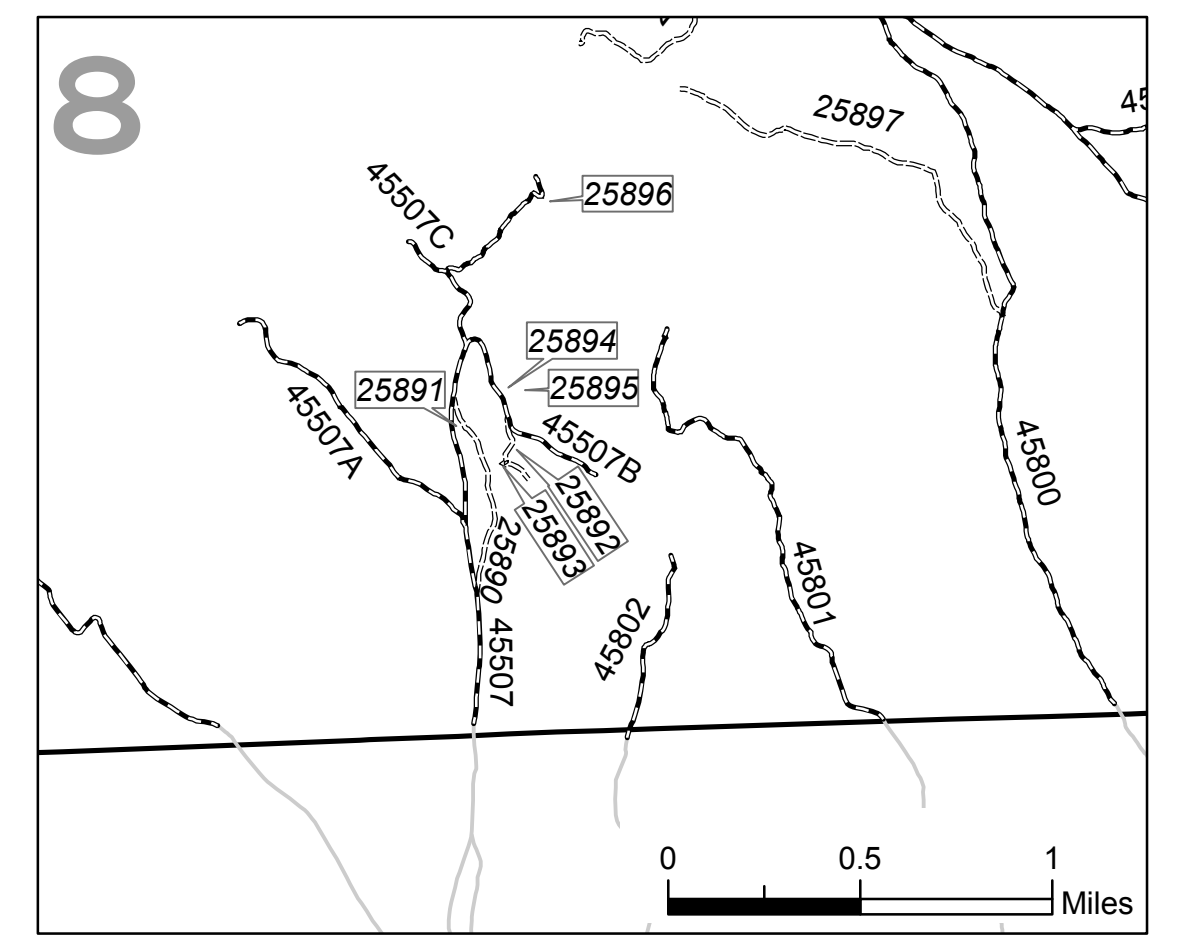

On the Forest, road and trail signs have three digit numbers. On this Motor Vehicle Use Map, road numbers are preceded with the prefix 45; trails are preceded with the prefix 25. It is the intention of the Forest to eventually identify all roads and trails with their prefix and three digit number on the road and trail signs.

Routes Less Than 600 Feet		
Route Number	Length (feet)	Use
25891	226	Trail open to all Vehicles, Yearlong
25893	403	Trail open to all Vehicles, Yearlong
25894	530	Trail open to all Vehicles, Yearlong
25895	301	Trail open to all Vehicles, Yearlong
25896	147	Trail open to all Vehicles, Yearlong
25906	492	Trail open to all Vehicles, Yearlong
25910	459	Trail open to all Vehicles, Yearlong
25915	316	Trail open to all Vehicles, Yearlong
25921	528	Trail open to all Vehicles, Yearlong
25925	538	Trail open to all Vehicles, Yearlong
25926	323	Trail open to all Vehicles, Yearlong
25927	142	Trail open to all Vehicles, Yearlong
25928	93	Trail open to all Vehicles, Yearlong
25929	80	Trail open to all Vehicles, Yearlong
25937	534	Trail open to all Vehicles, Yearlong
25940	132	Trail open to all Vehicles, Yearlong
25941	263	Trail open to all Vehicles, Yearlong
25945	541	Trail open to all Vehicles, Yearlong
25947	268	Trail open to all Vehicles, Yearlong
25953	94	Trail open to all Vehicles, Yearlong
45504A	271	Other Public Roads
45506	246	Road open to all Vehicles, Yearlong
45541B	166	Road open to all Vehicles, Yearlong
45541D	236	Other Public Roads
45541E	411	Road open to all Vehicles, Yearlong
45541H	161	Road open to all Vehicles, Yearlong
45576B	35	Road open to all Vehicles, Yearlong
45576C	11	Road open to all Vehicles, Yearlong
45582A	232	Road open to all Vehicles, Yearlong
45585	219	Road open to all Vehicles, Yearlong
45590A	428	Road open to all Vehicles, Yearlong
45590B	400	Road open to all Vehicles, Yearlong