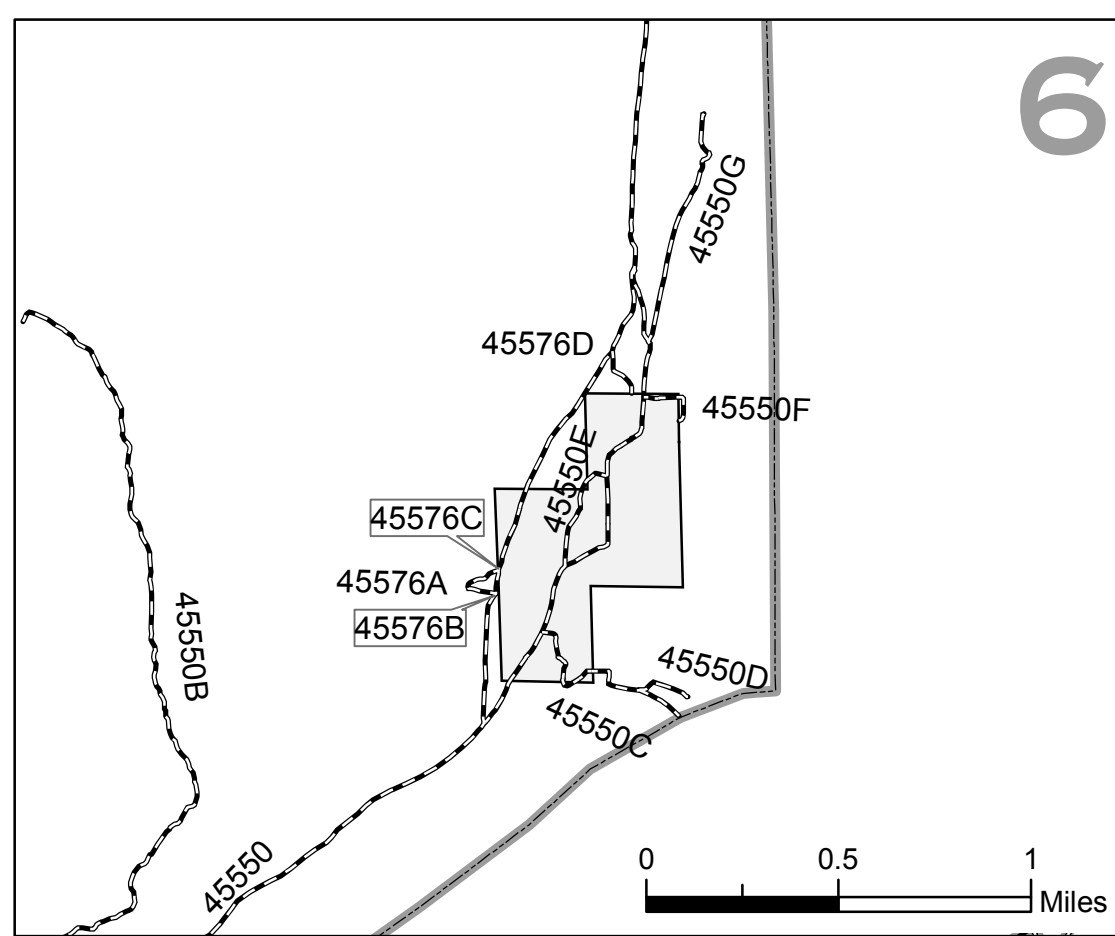

On the Forest, road and trail signs have three digit numbers. On this Motor Vehicle Use Map, road numbers are preceded with the prefix 45; trails are preceded with the prefix 25. It is the intention of the Forest to eventually identify all roads and trails with their prefix and three digit number on the road and trail signs.

Routes Less Than 600 Feet		
Route Number	Length (feet)	Use
25891	226	Trail open to all Vehicles, Yearlong
25893	403	Trail open to all Vehicles, Yearlong
25894	530	Trail open to all Vehicles, Yearlong
25895	301	Trail open to all Vehicles, Yearlong
25896	147	Trail open to all Vehicles, Yearlong
25906	492	Trail open to all Vehicles, Yearlong
25910	459	Trail open to all Vehicles, Yearlong
25915	316	Trail open to all Vehicles, Yearlong
25921	528	Trail open to all Vehicles, Yearlong
25925	538	Trail open to all Vehicles, Yearlong
25926	323	Trail open to all Vehicles, Yearlong
25927	142	Trail open to all Vehicles, Yearlong
25928	93	Trail open to all Vehicles, Yearlong
25929	80	Trail open to all Vehicles, Yearlong
25937	534	Trail open to all Vehicles, Yearlong
25940	132	Trail open to all Vehicles, Yearlong
25941	263	Trail open to all Vehicles, Yearlong
25945	541	Trail open to all Vehicles, Yearlong
25947	268	Trail open to all Vehicles, Yearlong
25953	94	Trail open to all Vehicles, Yearlong
45504A	271	Other Public Roads
45506	246	Road open to all Vehicles, Yearlong
45541B	166	Road open to all Vehicles, Yearlong
45541D	236	Other Public Roads
45541E	411	Road open to all Vehicles, Yearlong
45541H	161	Road open to all Vehicles, Yearlong
45576B	35	Road open to all Vehicles, Yearlong
45576C	11	Road open to all Vehicles, Yearlong
45582A	232	Road open to all Vehicles, Yearlong
45585	219	Road open to all Vehicles, Yearlong
45590A	428	Road open to all Vehicles, Yearlong
45590B	400	Road open to all Vehicles, Yearlong