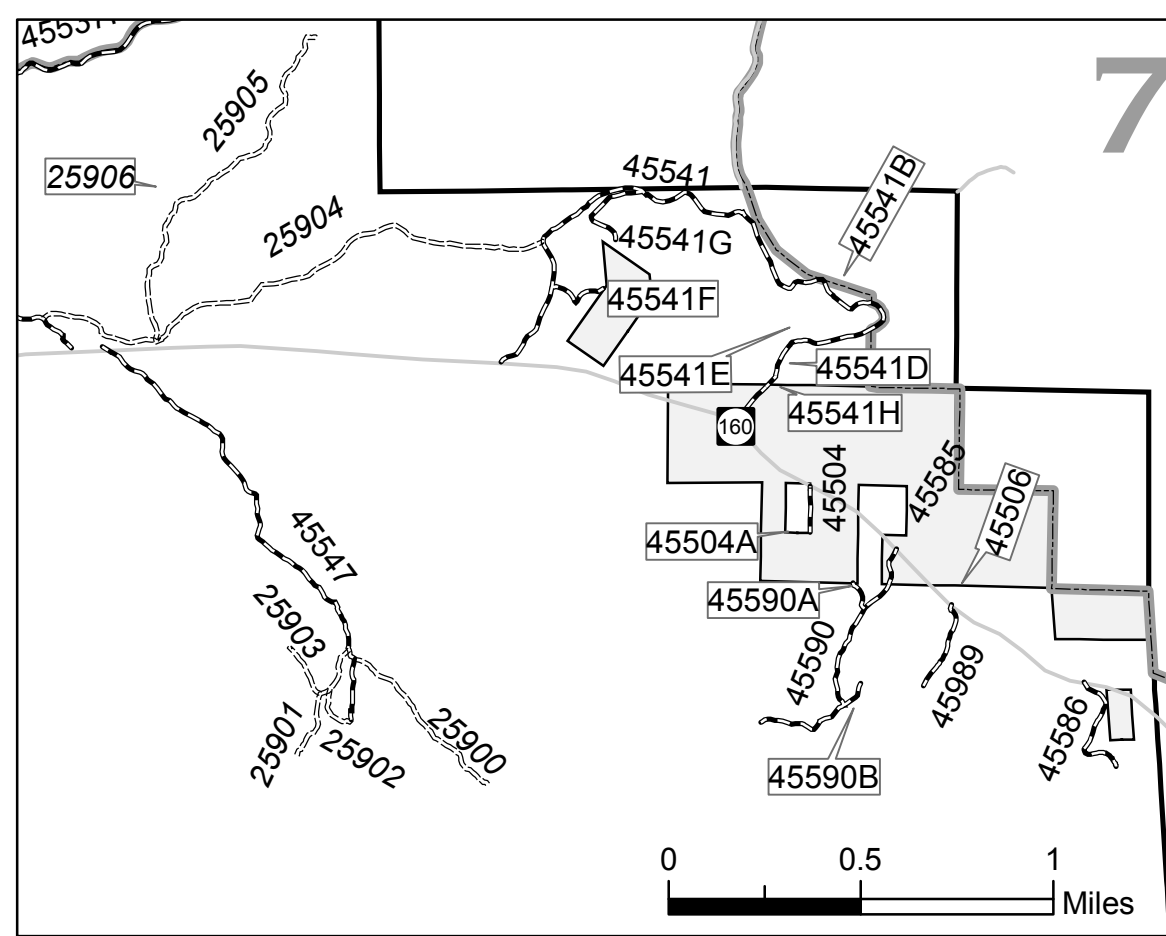

On the Forest, road and trail signs have three digit numbers. On this Motor Vehicle Use Map, road numbers are preceded with the prefix 45; trails are preceded with the prefix 25. It is the intention of the Forest to eventually identify all roads and trails with their prefix and three digit number on the road and trail signs.

North American Datum of 1927 (NAD 27) Universal Transverse Mercator, zone 11

LEGEND

- Roads Open to All Vehicles
- Trails Open to All Vehicles
- Roads or Trails less than 600 feet (See Table)
- Interstate
- Other Public Roads
- Forest or Unit Boundary
- Non-National Forest System Lands within this National Forest
- Wilderness