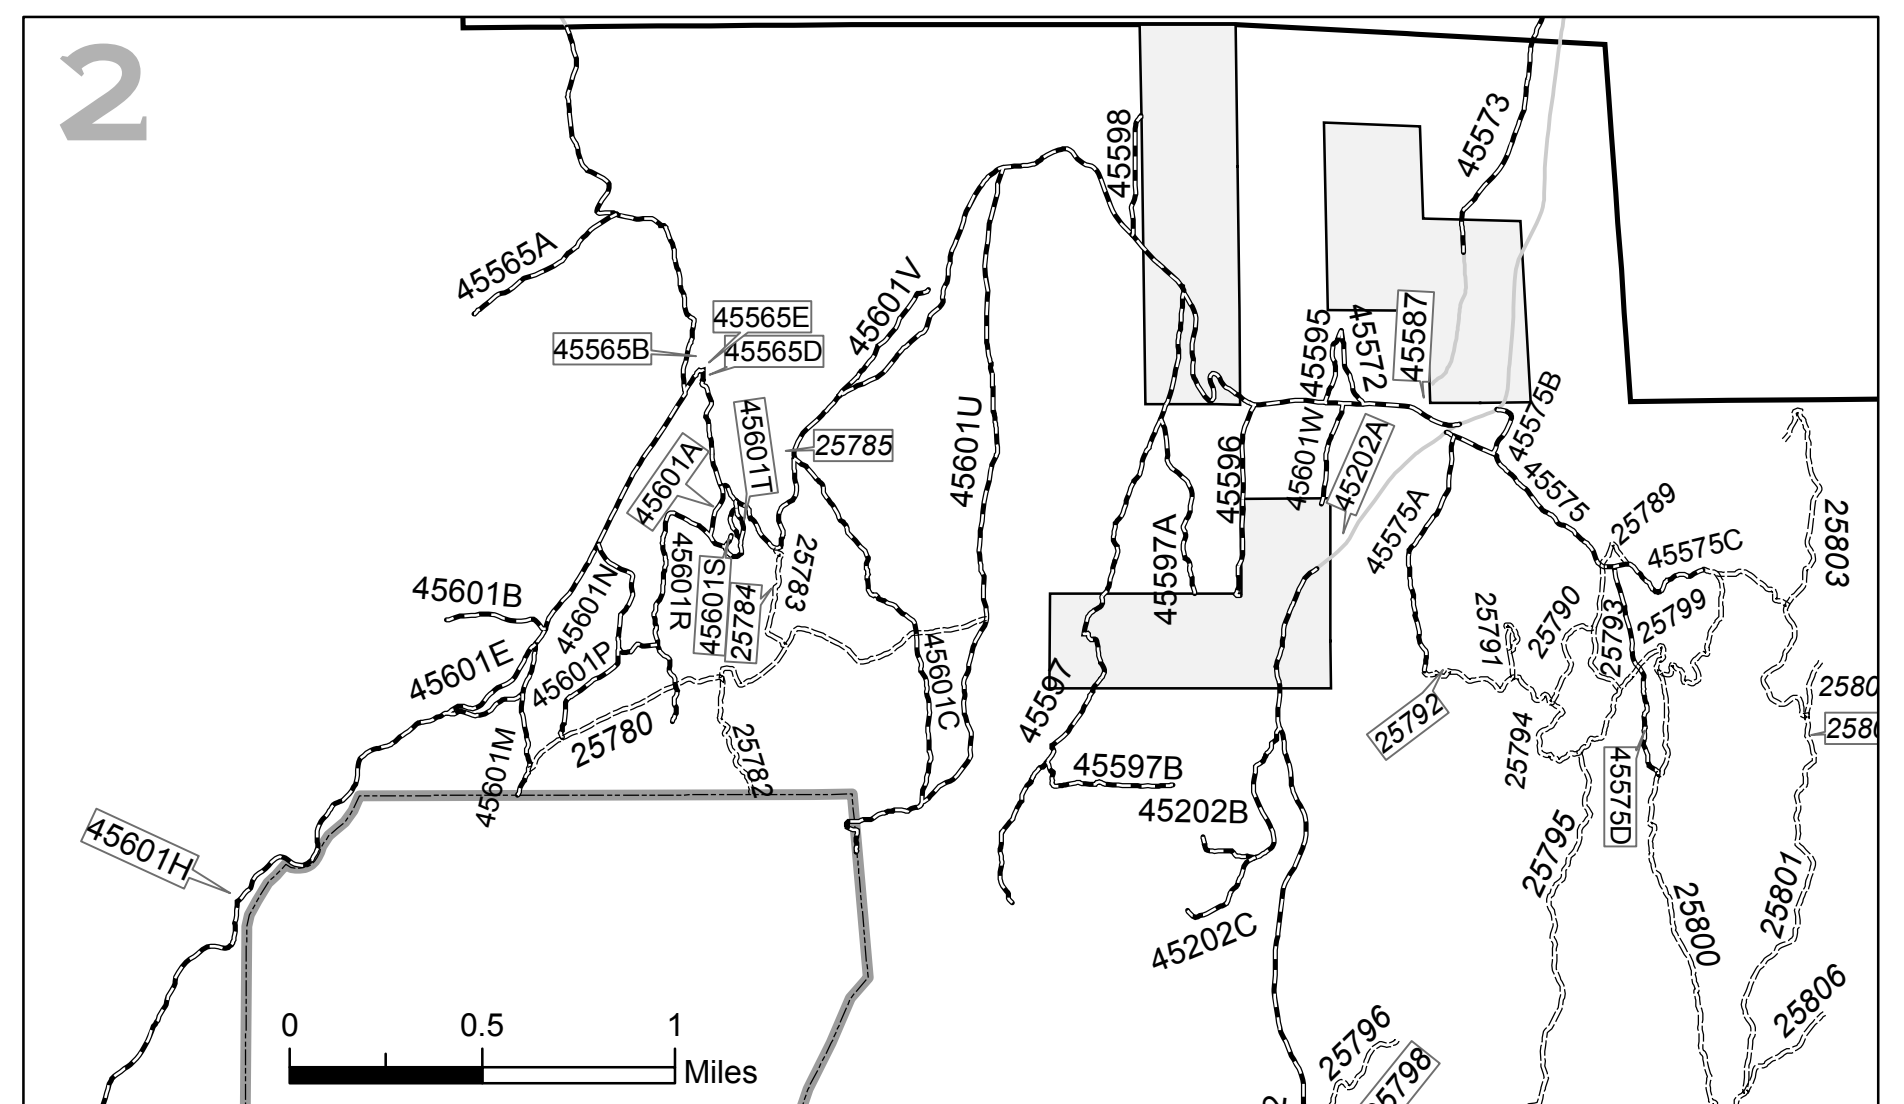

On the Forest, road and trail signs have three digit numbers. On this Motor Vehicle Use Map, road numbers are preceded with the prefix 45; trails are preceded with the prefix 25. It is the intention of the Forest to eventually identify all roads and trails with their prefix and three digit number on the road and trail signs.

North American Datum of 1927 (NAD 27) Universal Transverse Mercator, zone 11

LEGEND

- Roads Open to All Vehicles
- Trails Open to All Vehicles
- Roads or Trails less than 600 feet (See Table)
- Interstate
- Other Public Roads
- Forest or Unit Boundary
- Non-National Forest System Lands within this National Forest
- Wilderness