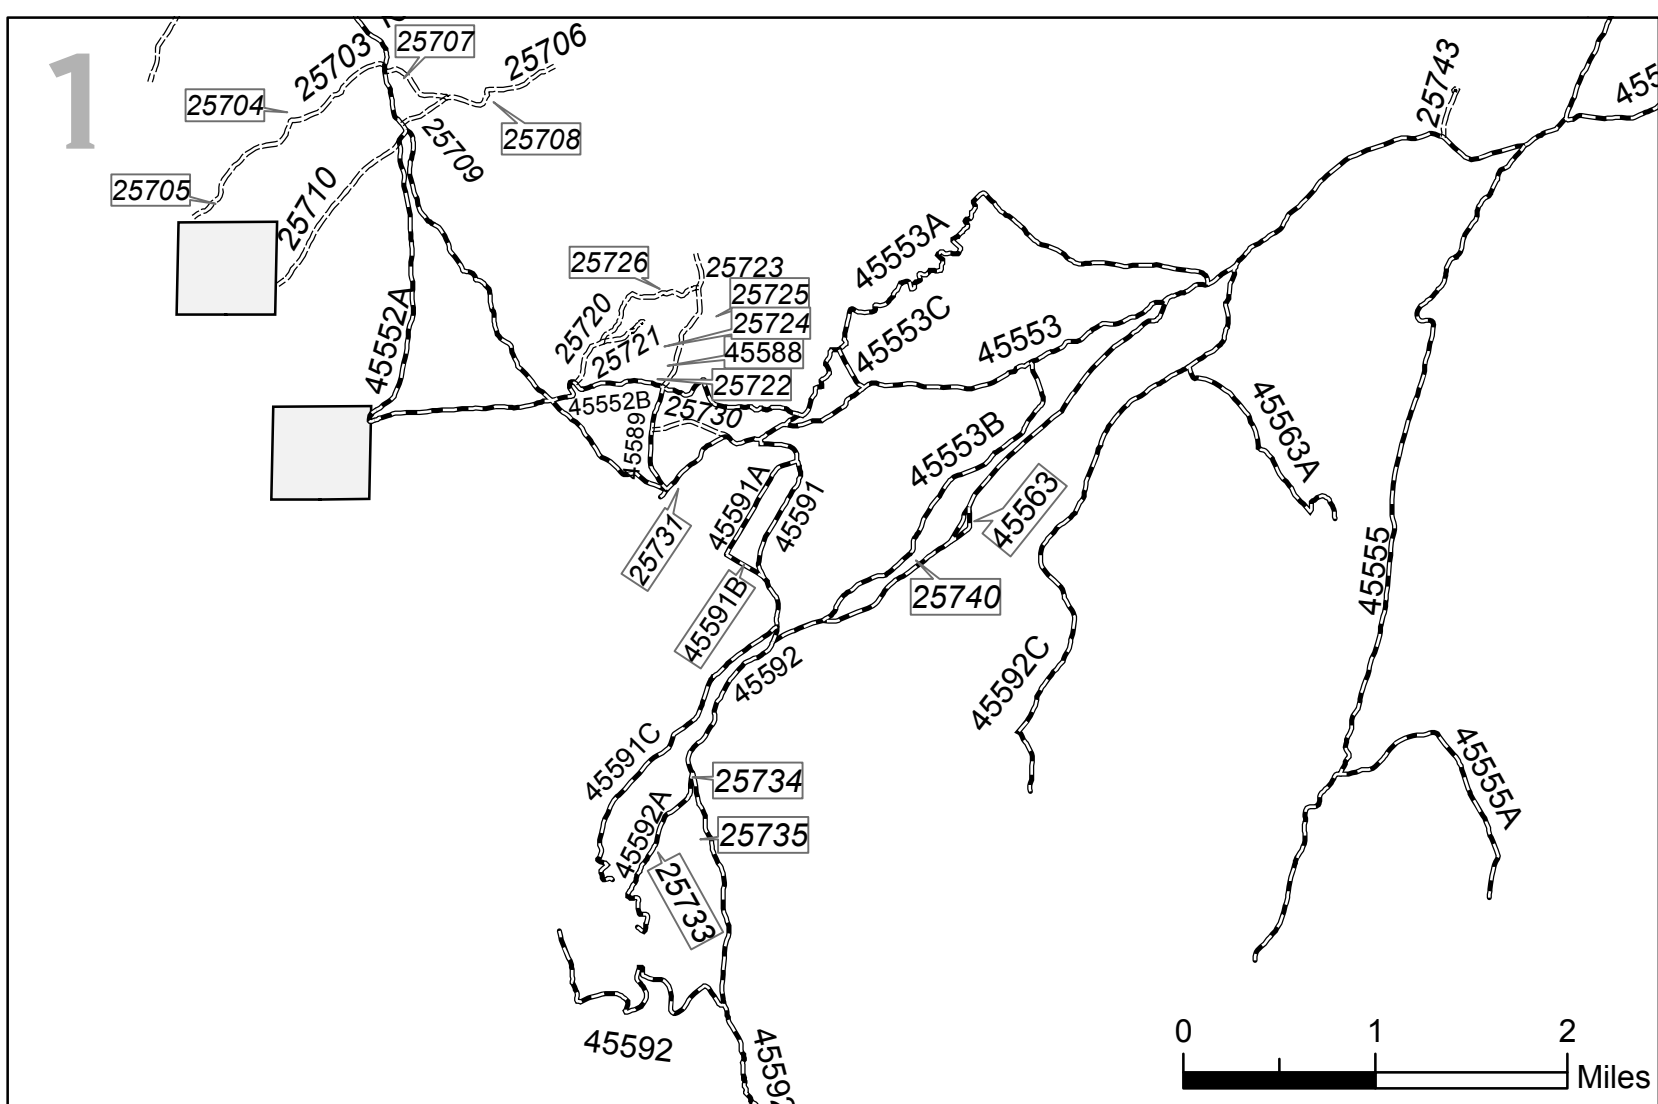

On the Forest, road and trail signs have three digit numbers. On this Motor Vehicle Use Map, road numbers are preceded with the prefix 45; trails are preceded with the prefix 25. It is the intention of the Forest to eventually identify all roads and trails with their prefix and three digit number on the road and trail signs.

North American Datum of 1927 (NAD 27) Universal Transverse Mercator, zone 11

LEGEND

- Roads Open to All Vehicles
- Trails Open to All Vehicles
- Roads or Trails less than 600 feet (See Table)
- Interstate
- Other Public Roads
- Forest or Unit Boundary
- Non-National Forest System Lands within this National Forest
- Wilderness