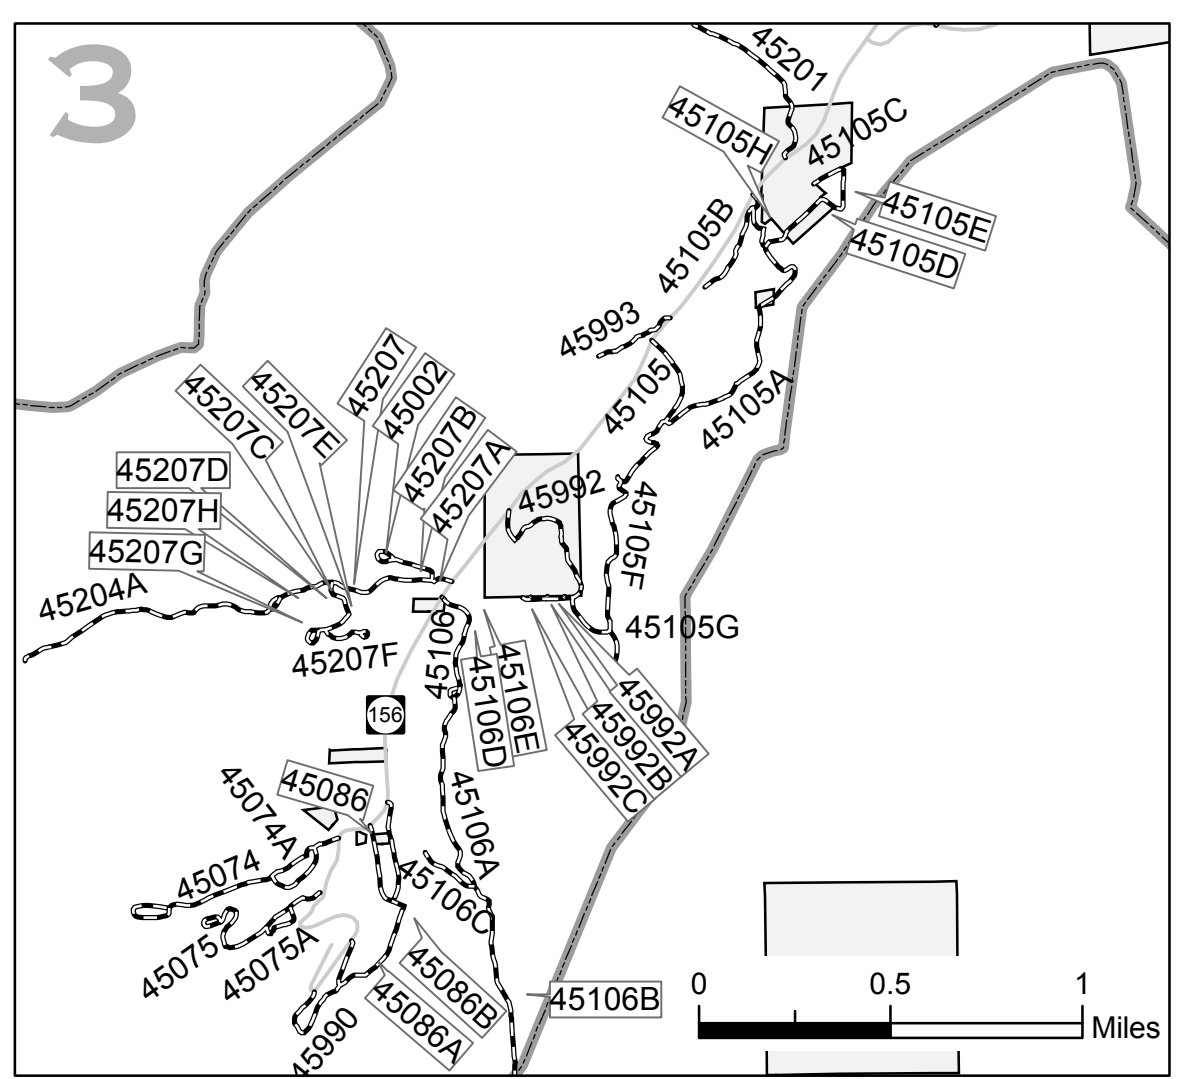

North American Datum of 1927 (NAD 27) Universal Transverse Mercator, zone 11

LEGEND

- Roads Open to All Vehicles
- Trails Open to All Vehicles
- Roads or Trails less than 600 feet (See Table)
- Interstate
- Other Public Roads
- Forest or Unit Boundary
- Non-National Forest System Lands within this National Forest
- Wilderness