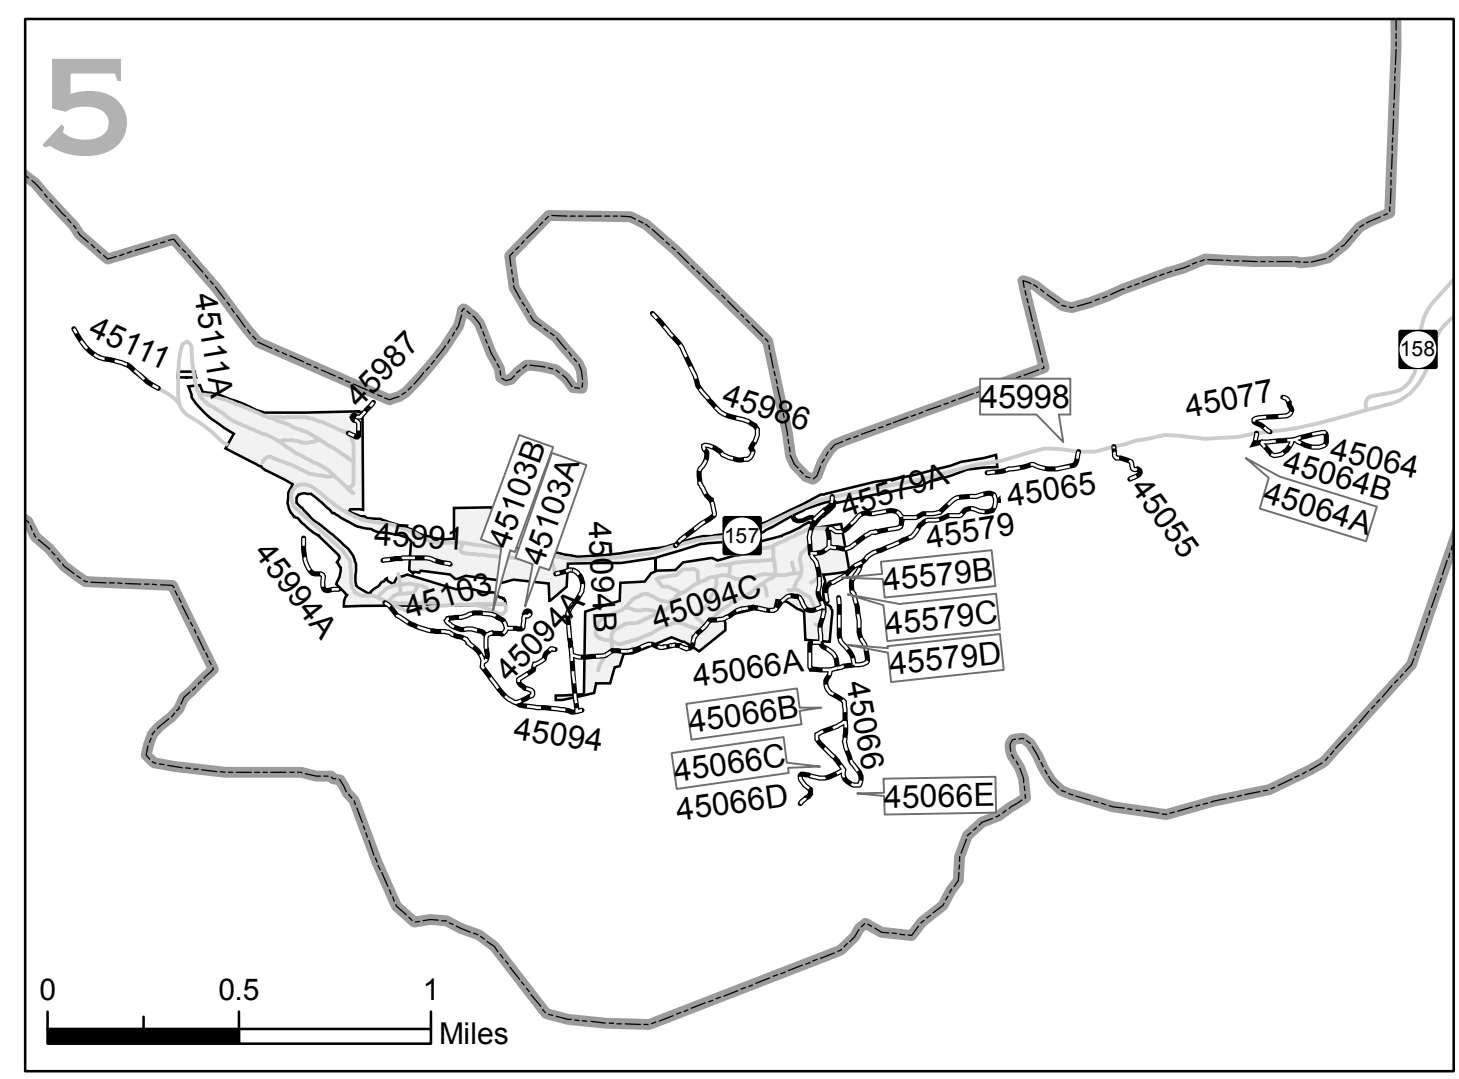

North American Datum of 1927 (NAD 27) Universal Transverse Mercator, zone 11

LEGEND

- Roads Open to All Vehicles
- Trails Open to All Vehicles
- Roads or Trails less than 600 feet (See Table)
- Interstate
- Other Public Roads
- Forest or Unit Boundary
- Non-National Forest System Lands within this National Forest
- Wilderness