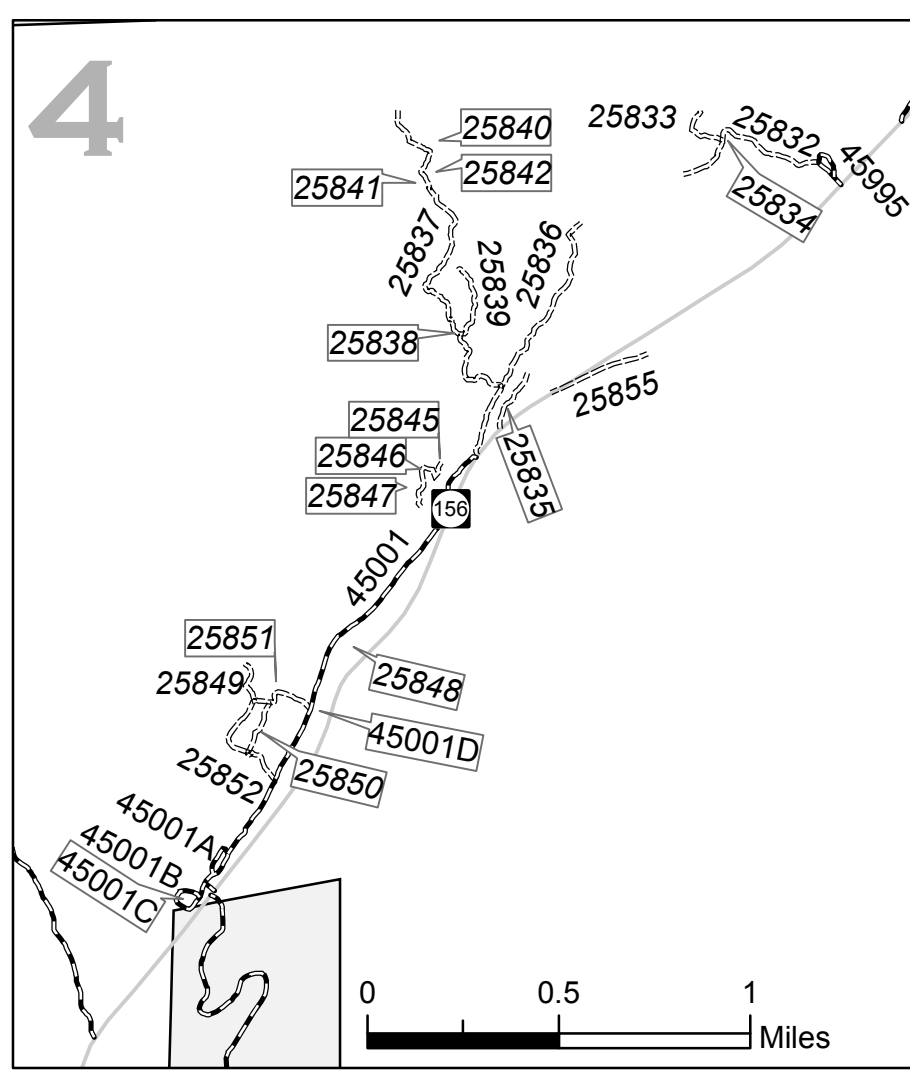

North American Datum of 1927 (NAD 27) Universal Transverse Mercator, zone 11

LEGEND

- Roads Open to All Vehicles
- Trails Open to All Vehicles
- Roads or Trails less than 600 feet (See Table)
- Interstate
- Other Public Roads
- Forest or Unit Boundary
- Non-National Forest System Lands within this National Forest
- Wilderness