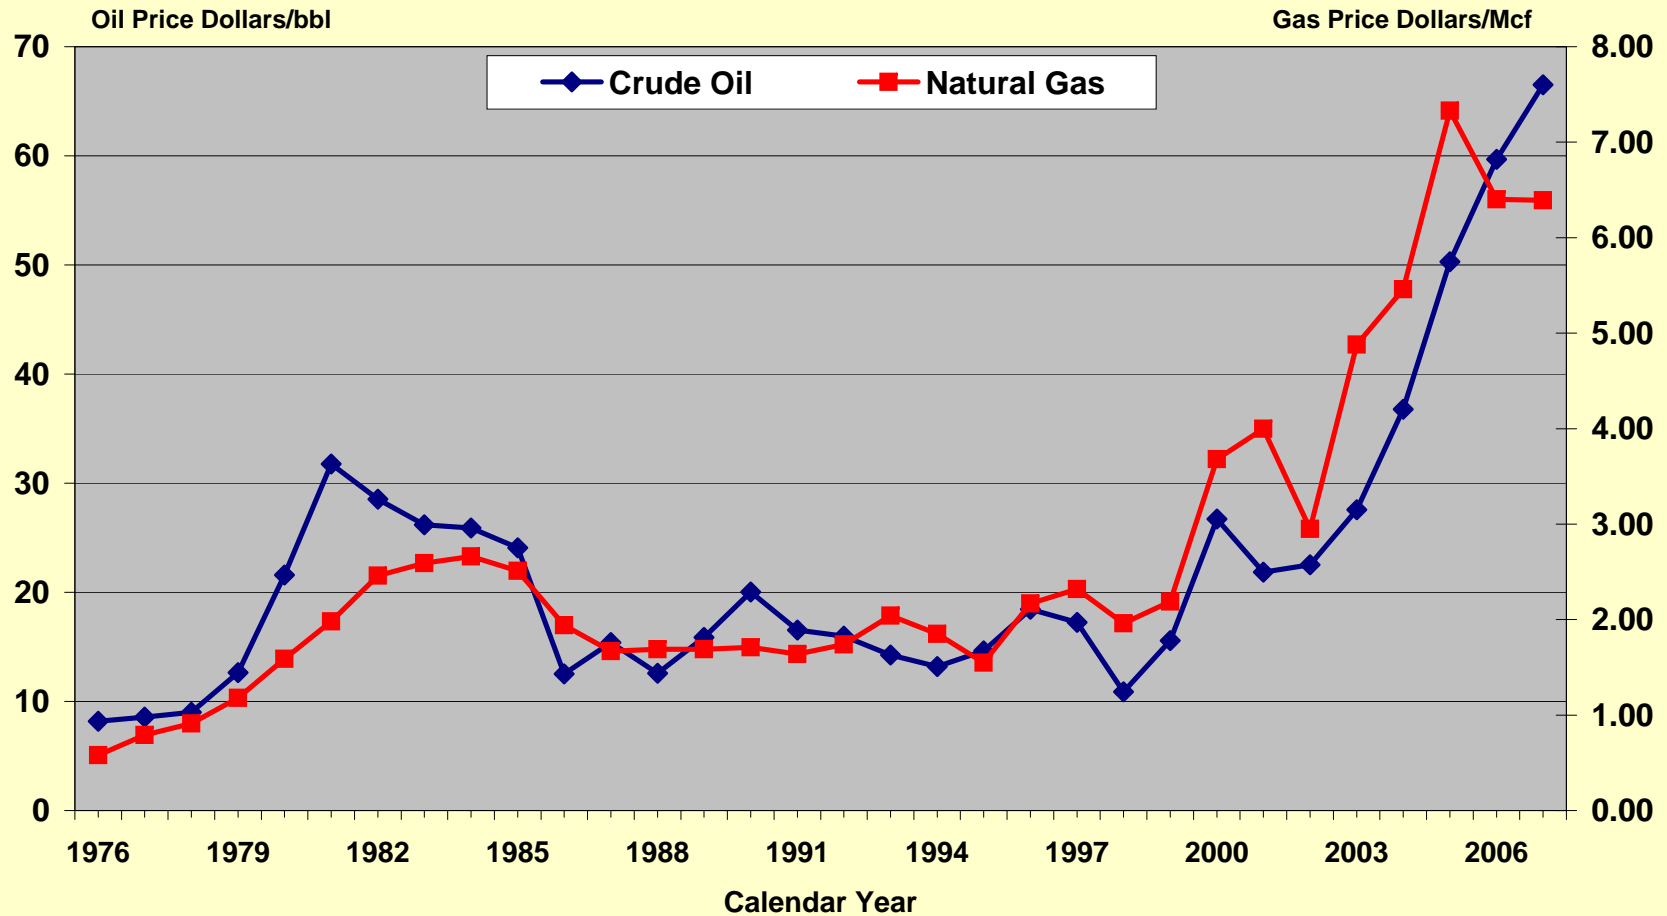

Prices of Crude Oil & Natural Gas: 1976 - 2007

[Annual averages for gas based on domestic first purchase price at wellhead:
annual averages for oil based on monthly prices weighted by volume.]

SOURCE: DOE/EIA, Monthly Energy Review, August 2008.