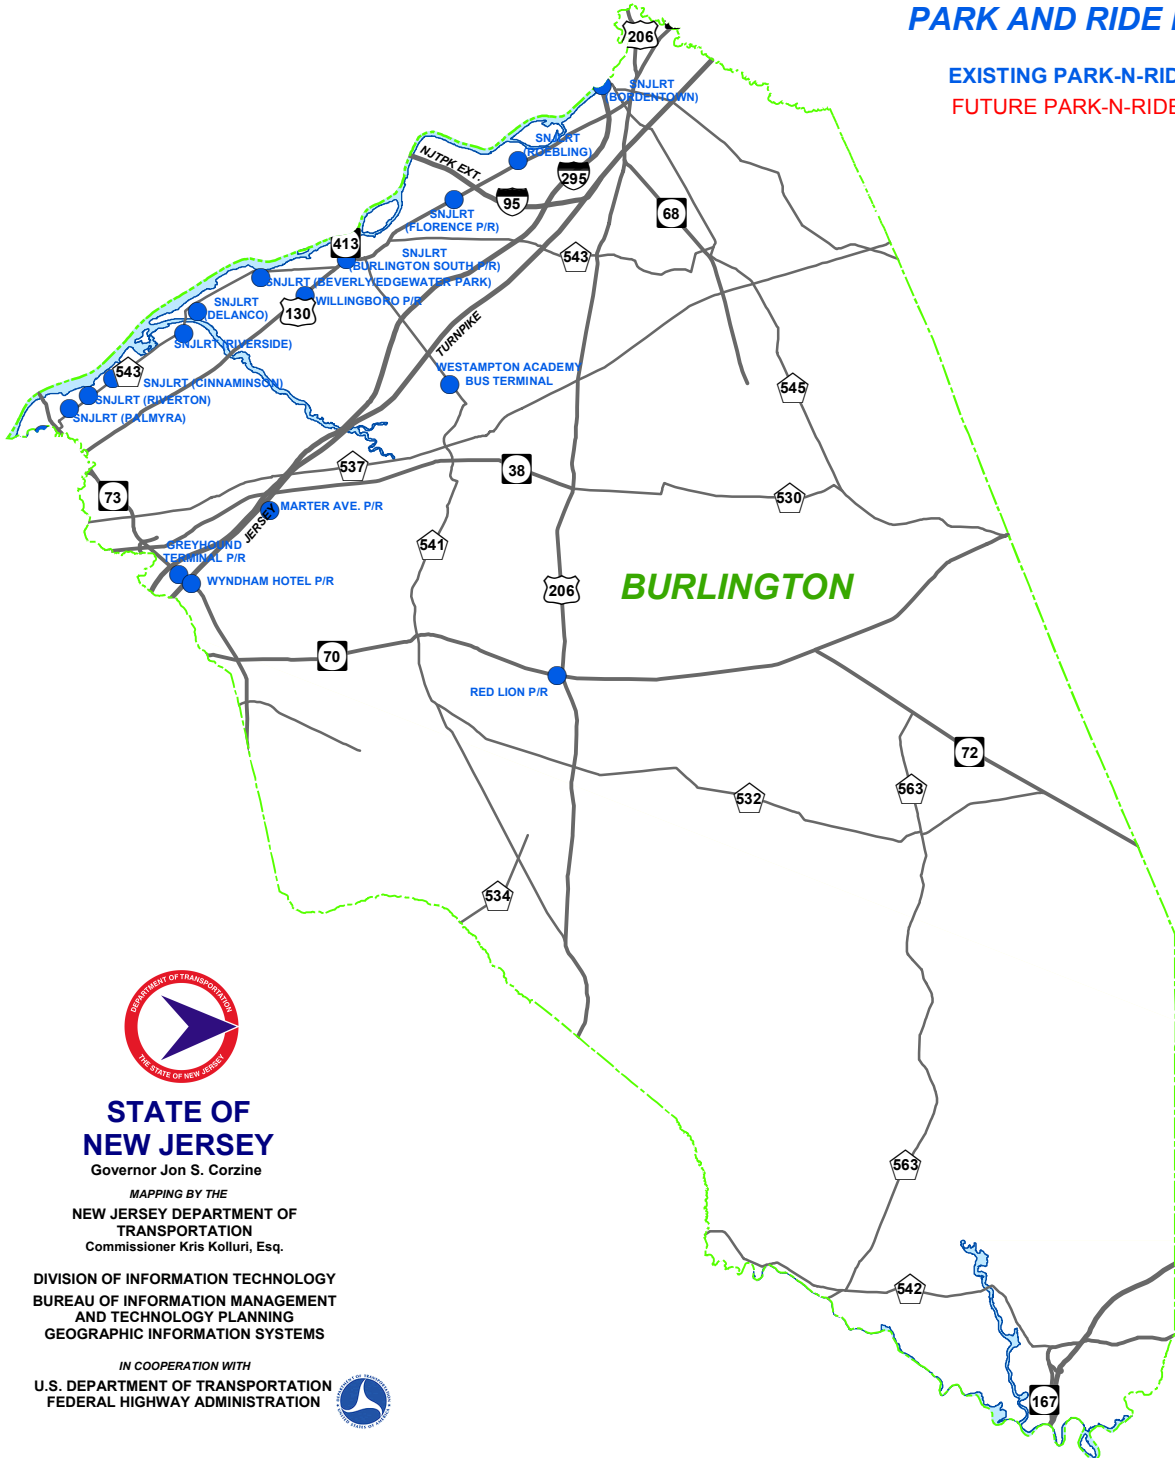

# NEW JERSEY OFFICIAL PARK AND RIDE LOCATIONS

EXISTING PARK-N-RIDE LOCATIONS  
FUTURE PARK-N-RIDE LOCATIONS

IN COOPERATION WITH

U.S. DEPARTMENT OF TRANSPORTATION  
FEDERAL HIGHWAY ADMINISTRATION

0 0.5 1 2 3 4  
Miles