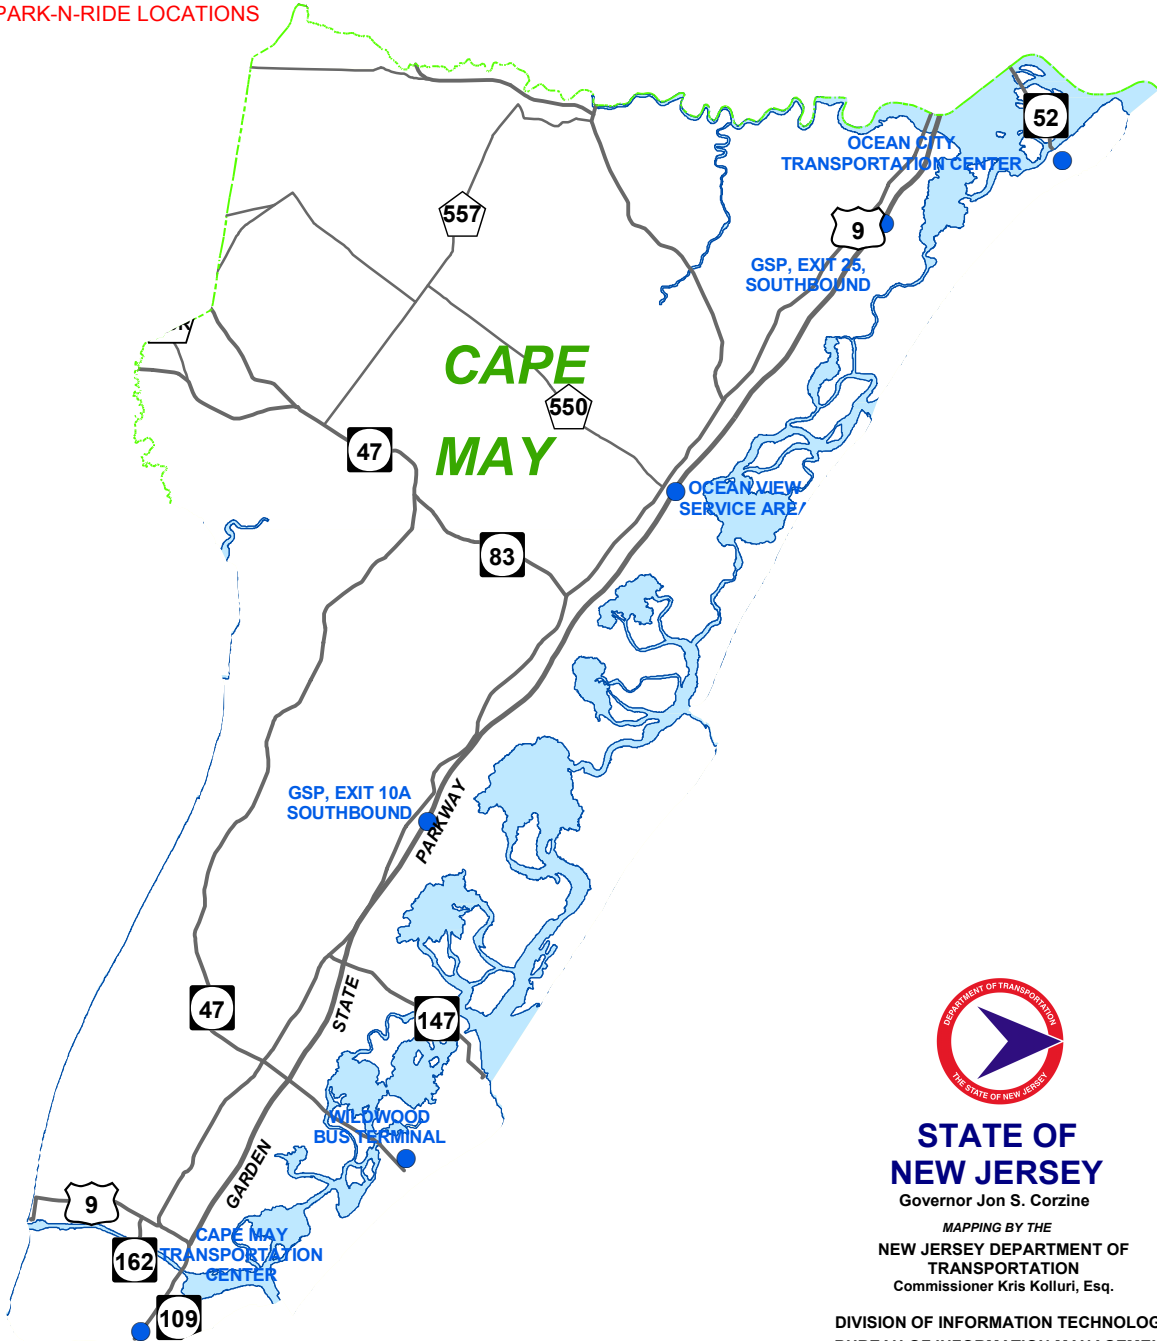

NEW JERSEY OFFICIAL PARK AND RIDE LOCATIONS

EXISTING PARK-N-RIDE LOCATIONS
FUTURE PARK-N-RIDE LOCATIONS

STATE OF NEW JERSEY

Governor Jon S. Corzine

MAPPING BY THE

NEW JERSEY DEPARTMENT OF
TRANSPORTATION
Commissioner Kris Kolluri, Esq.

DIVISION OF INFORMATION TECHNOLOGY
BUREAU OF INFORMATION MANAGEMENT
AND TECHNOLOGY PLANNING
GEOGRAPHIC INFORMATION SYSTEMS

IN COOPERATION WITH

U.S. DEPARTMENT OF TRANSPORTATION
FEDERAL HIGHWAY ADMINISTRATION