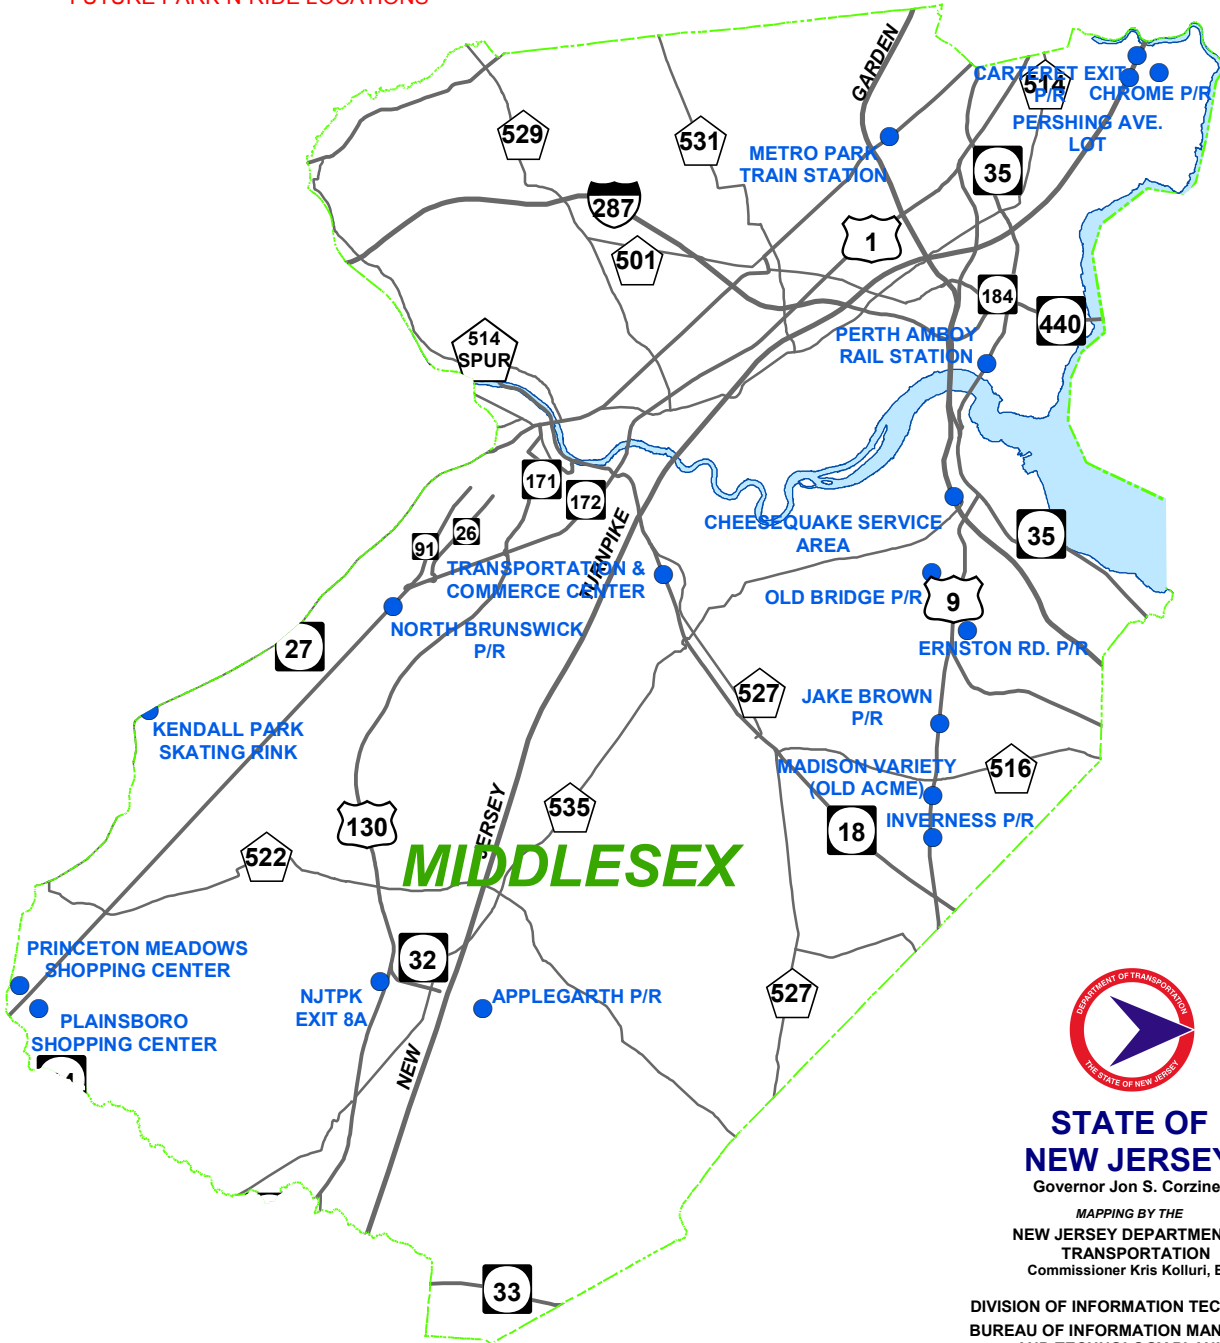

NEW JERSEY OFFICIAL PARK AND RIDE LOCATIONS

EXISTING PARK-N-RIDE LOCATIONS

FUTURE PARK-N-RIDE LOCATIONS

**STATE OF
NEW JERSEY**

Governor Jon S. Corzine

MAPPING BY THE
NEW JERSEY DEPARTMENT OF
TRANSPORTATION
Commissioner Kris Kolluri, Esq.