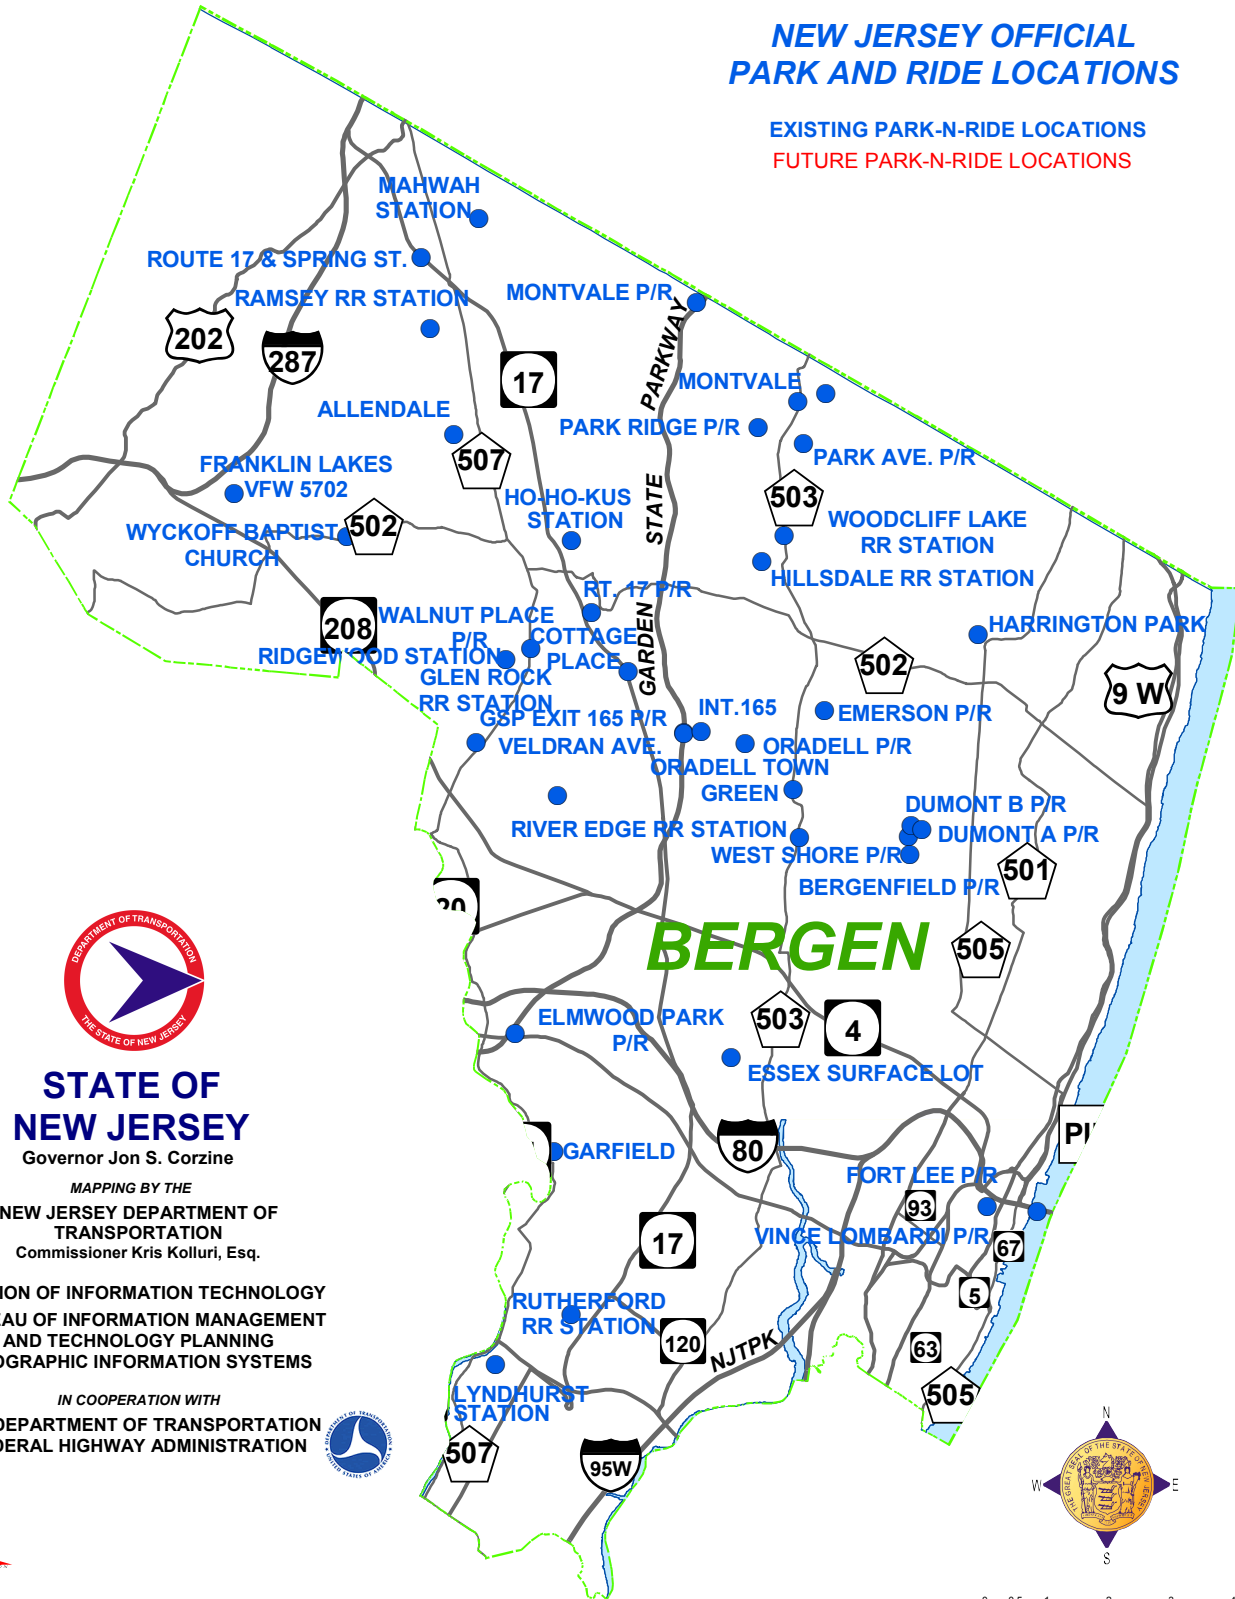

NEW JERSEY OFFICIAL PARK AND RIDE LOCATIONS

EXISTING PARK-N-RIDE LOCATIONS
FUTURE PARK-N-RIDE LOCATIONS

STATE OF NEW JERSEY

Governor Jon S. Corzine

MAPPING BY THE
NEW JERSEY DEPARTMENT OF
TRANSPORTATION
Commissioner Kris Kolluri, Esq.