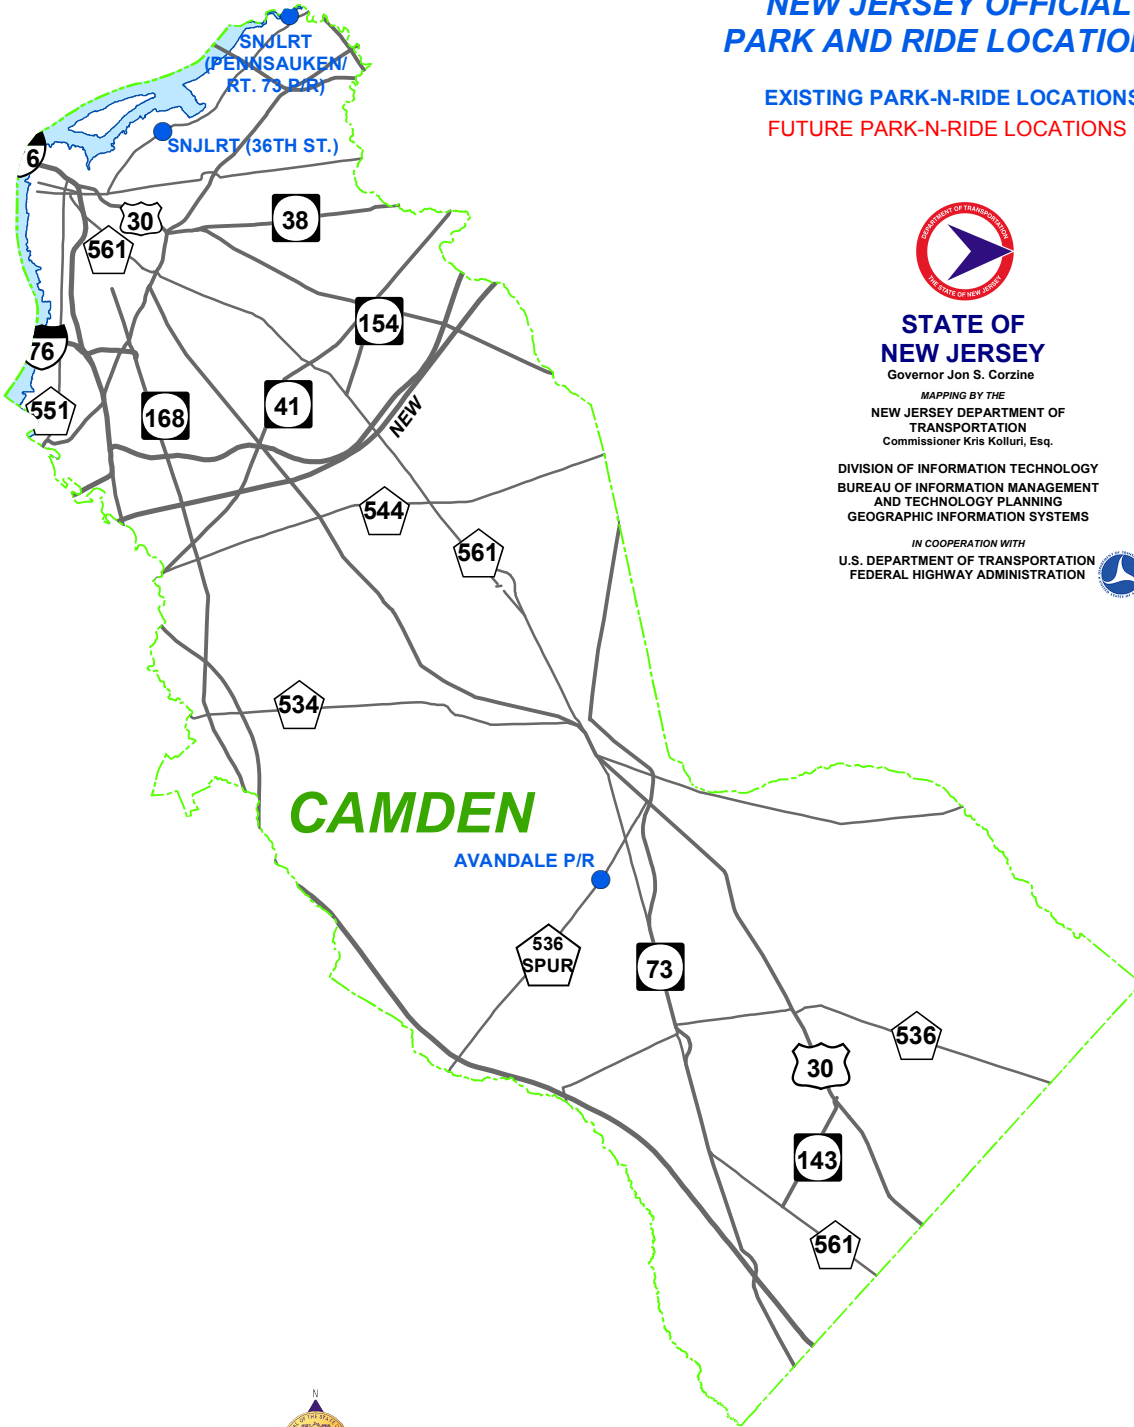

NEW JERSEY OFFICIAL PARK AND RIDE LOCATIONS

EXISTING PARK-N-RIDE LOCATIONS
FUTURE PARK-N-RIDE LOCATIONS

**STATE OF
NEW JERSEY**

Governor Jon S. Corzine

MAPPING BY THE
NEW JERSEY DEPARTMENT OF
TRANSPORTATION
Commissioner Kris Kolluri, Esq.