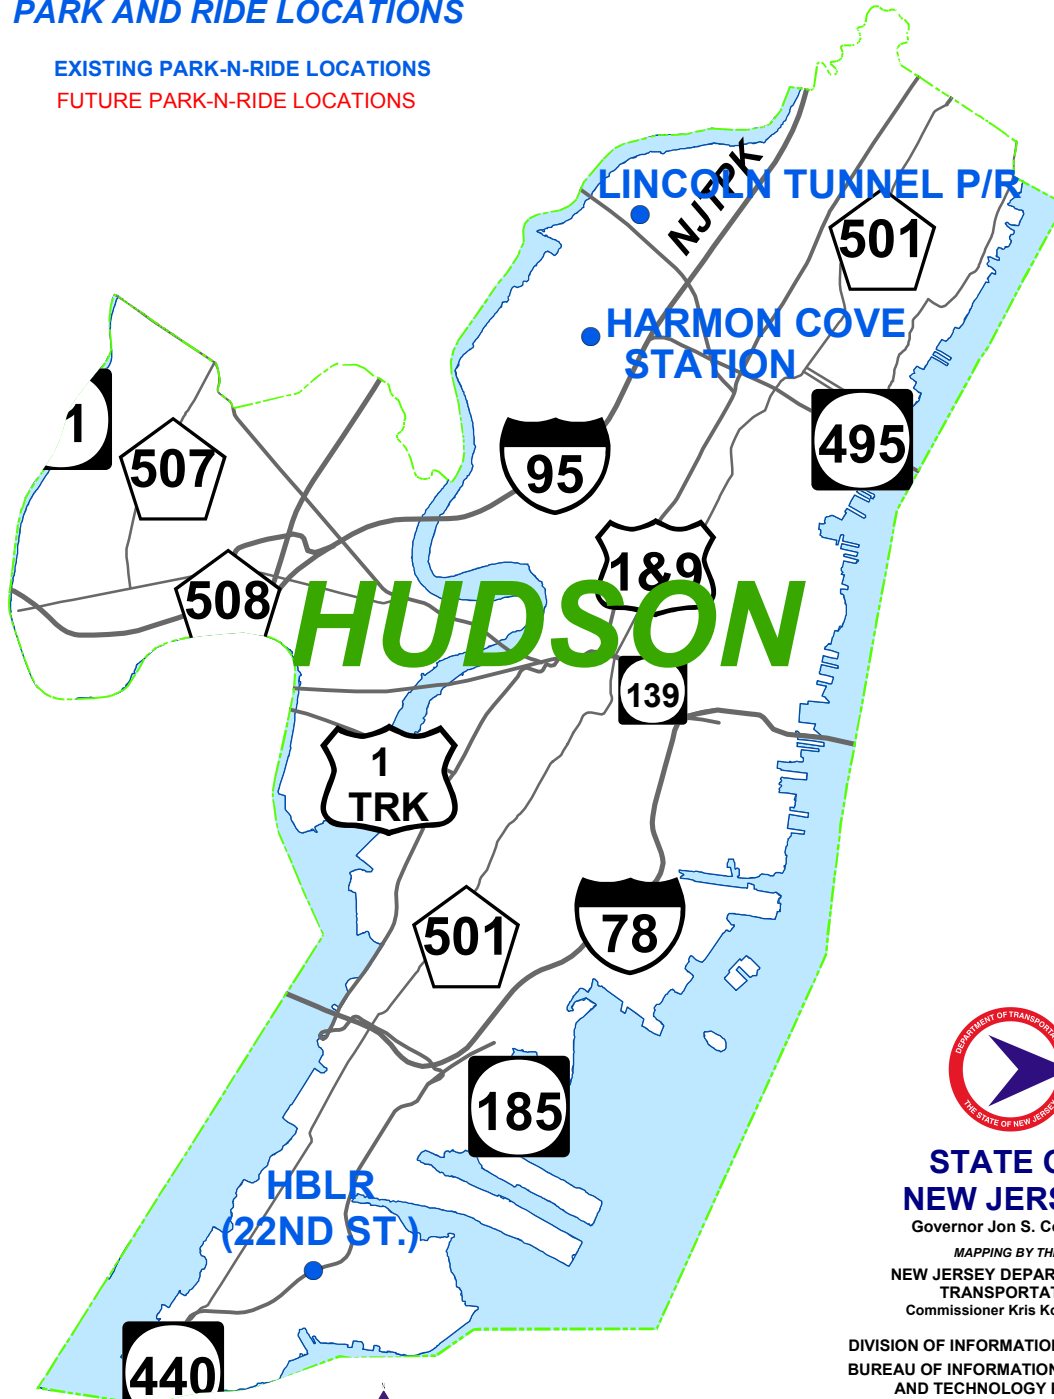

NEW JERSEY OFFICIAL PARK AND RIDE LOCATIONS

EXISTING PARK-N-RIDE LOCATIONS

FUTURE PARK-N-RIDE LOCATIONS

**STATE OF
NEW JERSEY**

Governor Jon S. Corzine

MAPPING BY THE

NEW JERSEY DEPARTMENT OF

TRANSPORTATION

Commissioner Kris Kolluri, Esq.

DIVISION OF INFORMATION TECHNOLOGY

BUREAU OF INFORMATION MANAGEMENT

AND TECHNOLOGY PLANNING

GEOGRAPHIC INFORMATION SYSTEMS

IN COOPERATION WITH

U.S. DEPARTMENT OF TRANSPORTATION
FEDERAL HIGHWAY ADMINISTRATION