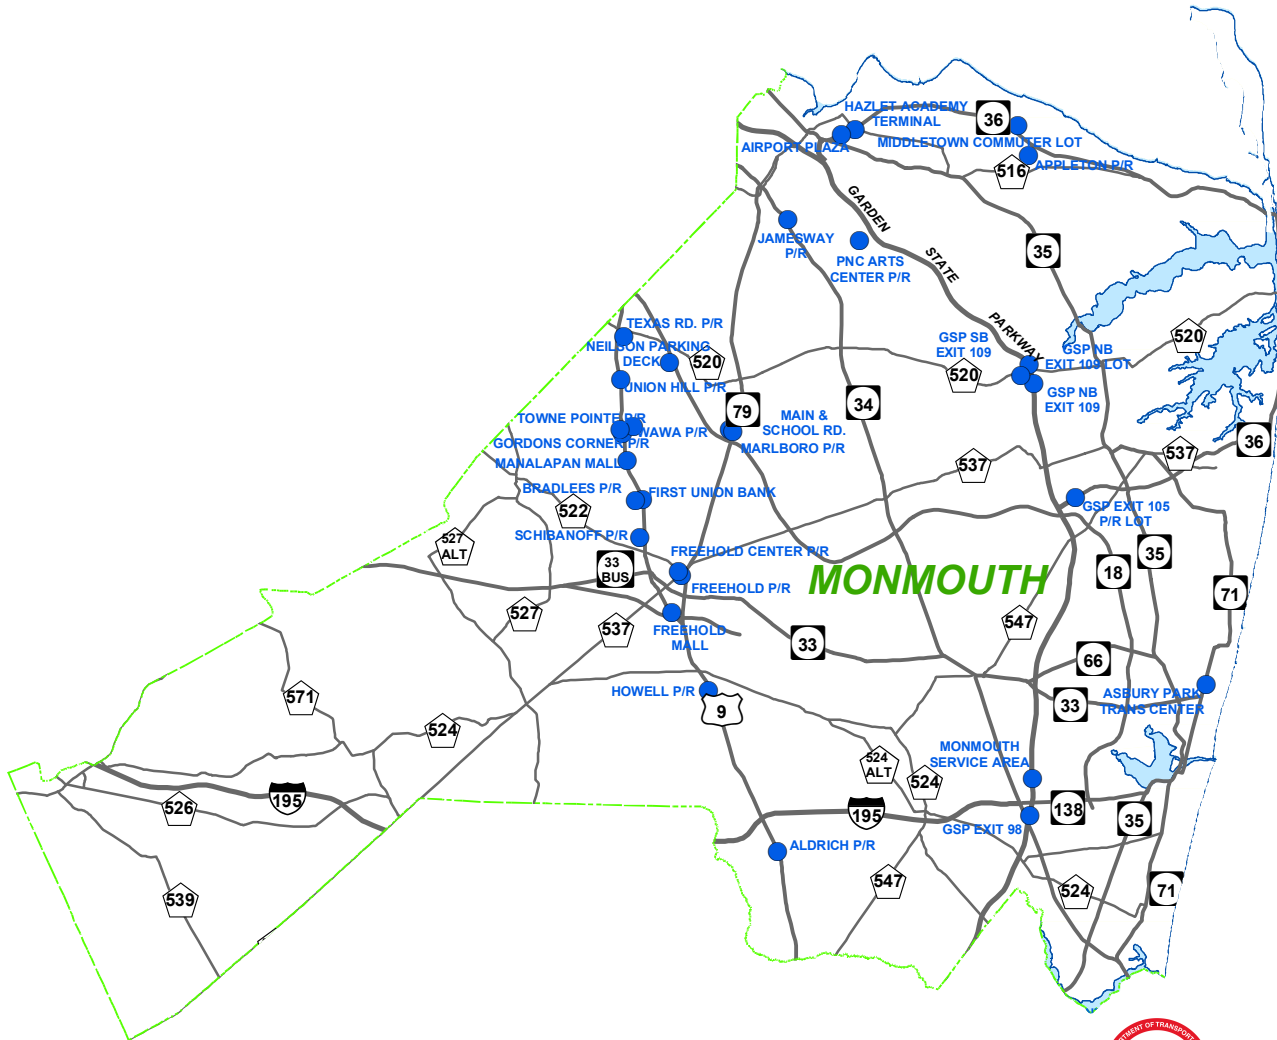

NEW JERSEY OFFICIAL PARK AND RIDE LOCATIONS

EXISTING PARK-N-RIDE LOCATIONS

FUTURE PARK-N-RIDE LOCATIONS

STATE OF NEW JERSEY

Governor Jon S. Corzine

MAPPING BY THE
NEW JERSEY DEPARTMENT OF
TRANSPORTATION
Commissioner Kris Kolluri, Esq.

DIVISION OF INFORMATION TECHNOLOGY
BUREAU OF INFORMATION MANAGEMENT
AND TECHNOLOGY PLANNING
GEOGRAPHIC INFORMATION SYSTEMS

IN COOPERATION WITH
U.S. DEPARTMENT OF TRANSPORTATION
FEDERAL HIGHWAY ADMINISTRATION