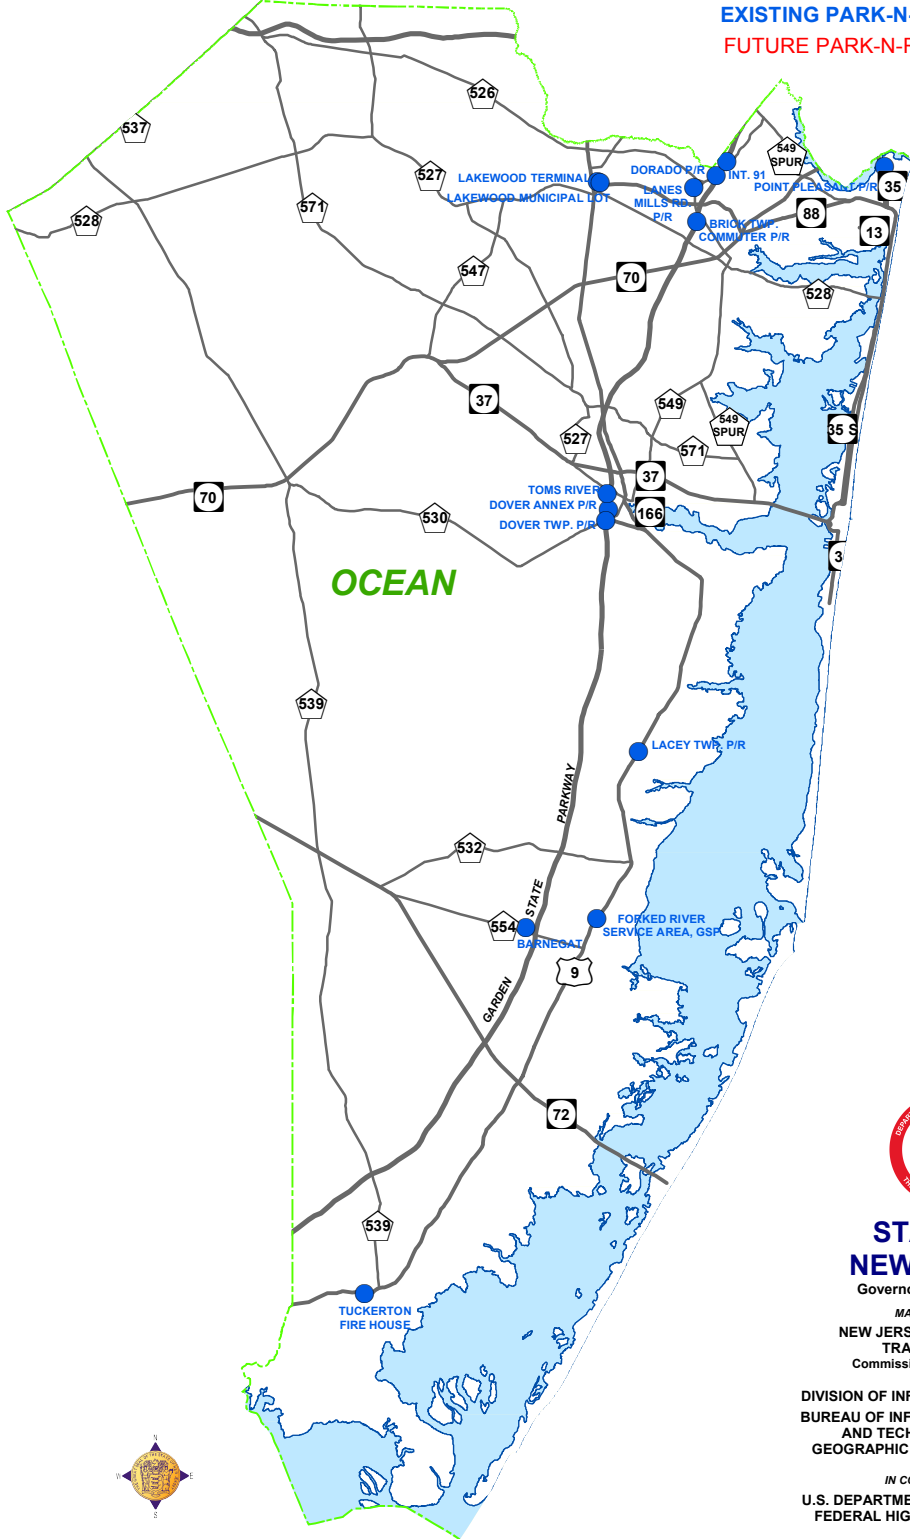

NEW JERSEY OFFICIAL PARK AND RIDE LOCATIONS

EXISTING PARK-N-RIDE LOCATIONS
FUTURE PARK-N-RIDE LOCATIONS

STATE OF NEW JERSEY

Governor Jon S. Corzine

MAPPING BY THE
NEW JERSEY DEPARTMENT OF
TRANSPORTATION
Commissioner Kris Kolluri, Esq.

DIVISION OF INFORMATION TECHNOLOGY
BUREAU OF INFORMATION MANAGEMENT
AND TECHNOLOGY PLANNING
GEOGRAPHIC INFORMATION SYSTEMS

IN COOPERATION WITH
U.S. DEPARTMENT OF TRANSPORTATION
FEDERAL HIGHWAY ADMINISTRATION