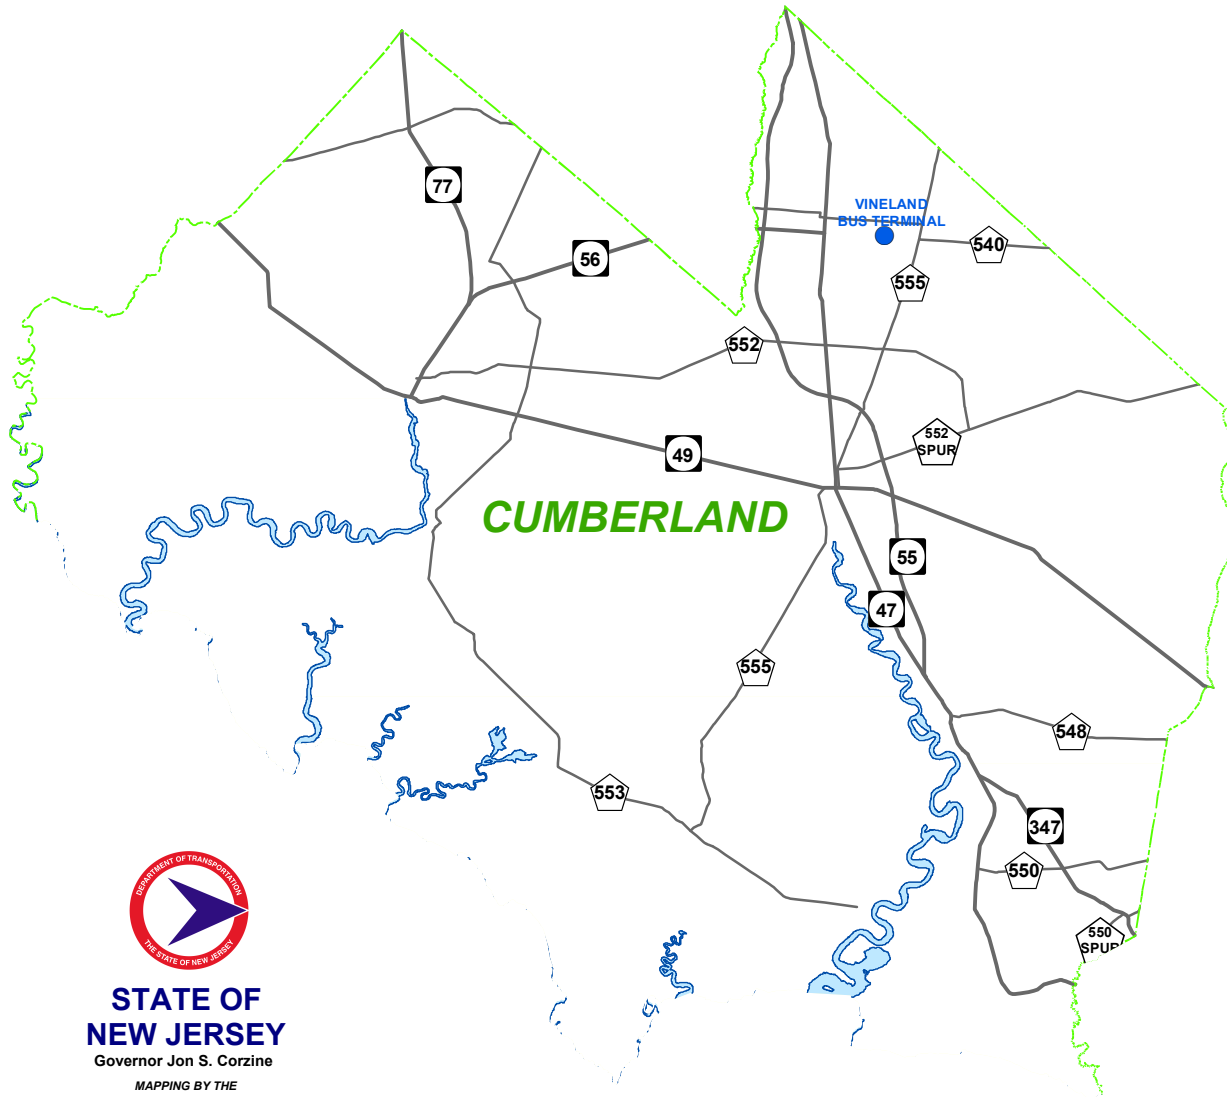

NEW JERSEY OFFICIAL PARK AND RIDE LOCATIONS

EXISTING PARK-N-RIDE LOCATIONS
FUTURE PARK-N-RIDE LOCATIONS

STATE OF NEW JERSEY

Governor Jon S. Corzine

MAPPING BY THE

NEW JERSEY DEPARTMENT OF
TRANSPORTATION
Commissioner Kris Kolluri, Esq.

DIVISION OF INFORMATION TECHNOLOGY
BUREAU OF INFORMATION MANAGEMENT
AND TECHNOLOGY PLANNING
GEOGRAPHIC INFORMATION SYSTEMS

IN COOPERATION WITH

U.S. DEPARTMENT OF TRANSPORTATION
FEDERAL HIGHWAY ADMINISTRATION