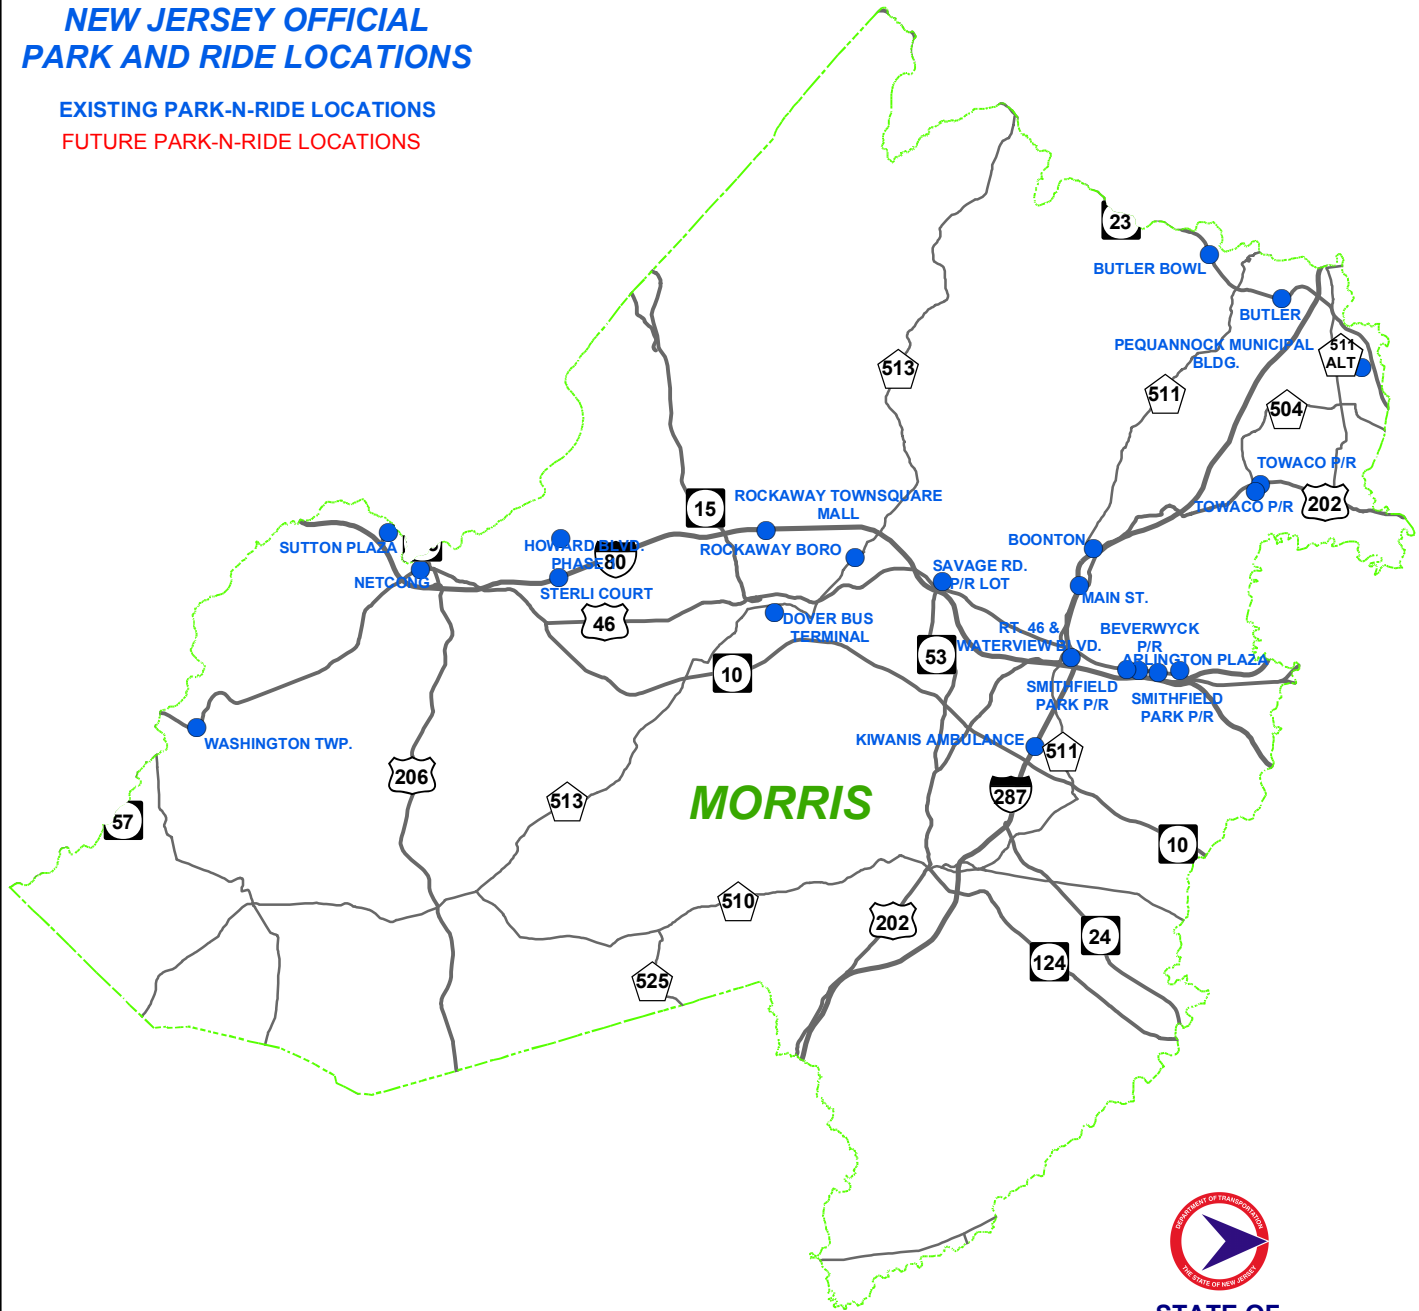

NEW JERSEY OFFICIAL PARK AND RIDE LOCATIONS

EXISTING PARK-N-RIDE LOCATIONS

FUTURE PARK-N-RIDE LOCATIONS

**STATE OF
NEW JERSEY**

Governor Jon S. Corzine

MAPPING BY THE
NEW JERSEY DEPARTMENT OF
TRANSPORTATION
Commissioner Kris Kolluri, Esq.

DIVISION OF INFORMATION TECHNOLOGY
BUREAU OF INFORMATION MANAGEMENT
AND TECHNOLOGY PLANNING
GEOGRAPHIC INFORMATION SYSTEMS

IN COOPERATION WITH
U.S. DEPARTMENT OF TRANSPORTATION
FEDERAL HIGHWAY ADMINISTRATION